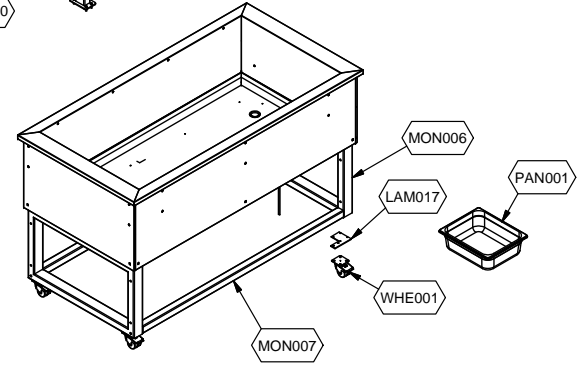

Denominazione: SERVICE-STAND BLUE 3-4 INCORPORATO

Data: 15/04/13

INDICE DI MODIFICA: 00

⚡	PARAM.	OPTIONAL
SCE001	TAR001	OPT

Code	Description	Notes
73688952	FULL EVAPORATOR KIT	5
74837151	FAN PROTECTION FILTER	2
74700708	LIQUID RECEIVER	2
74702120	FIXES GLASS	
74865634	COMPRESSOR	4
74837117	CONDENSER	5
74867018	COMPRESSOR ELECTRICAL PARTS	2
74839122	EVAPORATOR	5
74845180	FAN	2
74848123	FAN BLADE	2
74845038	TANGENTIAL FAN	2
72538622	SUPERSTRUCTURE TOP GLASS	
72538772	FRONTAL GLASS	
74847181	EVAPORATOR GRID	
74742008	MAIN ON/OFF SWITCH	2
74742017	LIGHT ON/OFF SWITCH	2
75956088	POWER RELAY	2
72539781	CONDENSING UNIT SUPPORT	
72539282	CONDENSING UNIT GRID	
72556044	PAN SUPPORT	
72539082	LED LIGHTING COVERING	
72539391	EVAPORATOR COVERING	
72538572	EVAPORATOR FRONT AIR-CONVEYOR	
72538672	EVAPORATOR REAR AIR-CONVEYOR	
74707262	WELL TRAY	
72557114	GLASS SUPPORT	
72539674	FRAME FIXING KIT	
72539482	PANS SUPPORTS	
72539042	LED LIGHTING	
73669062	SUPERSTRUCTURE	
72539070	SUPERSTRUCTURE SIDE SUPPORT	
72539682	SIDE FRAME	
72539692	FRONT BOTTOM FRAME	
74707120	PAN	3

Cod. ESP357

Denominazione: SERVICE-STAND BLUE 3-4 INCORPORATO

Data: 15/04/13

INDICE DI MODIFICA: 00

	PARAM.	OPTIONAL
--	--------	----------

SCE001

TAR001

OPT