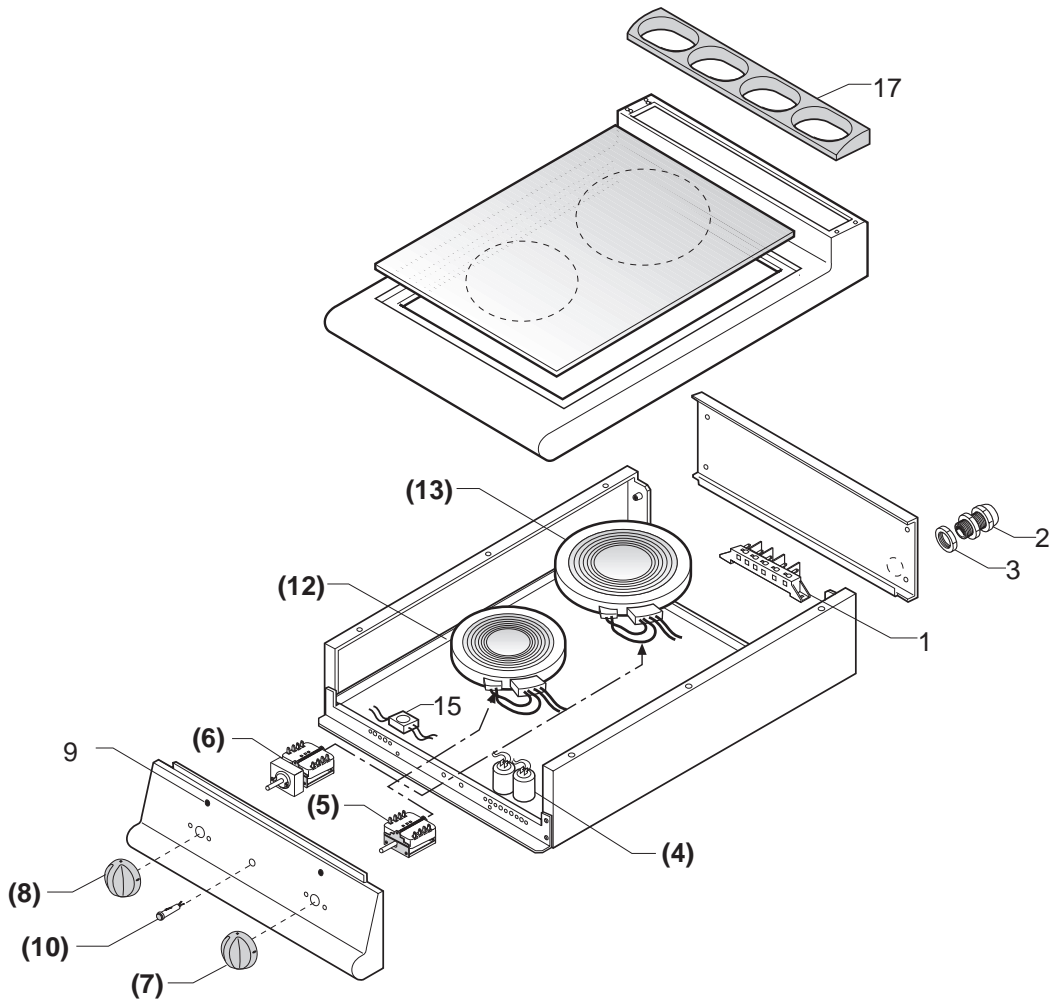

cine p

(.....) RICAMBIO CONSIGLIATO
(.....) SUGGESTED SPARE-PARTS

PIASTRE VETROCERAMICA TOP (Serie 700 - 1/2M)
GLASS-CERAMIC TOP PLATE (Serie 700 - 1/2M)

Tav. Rif. BCP0070-(56)

RIF. Da matricola n°
REF. From serial n°

Rev.00 del 20/03/1998

Baron Cucine Professionali S.r.l.

RIPRODUZIONE, ANCHE PARZIALE, VIETATA

BCP0070-(55)