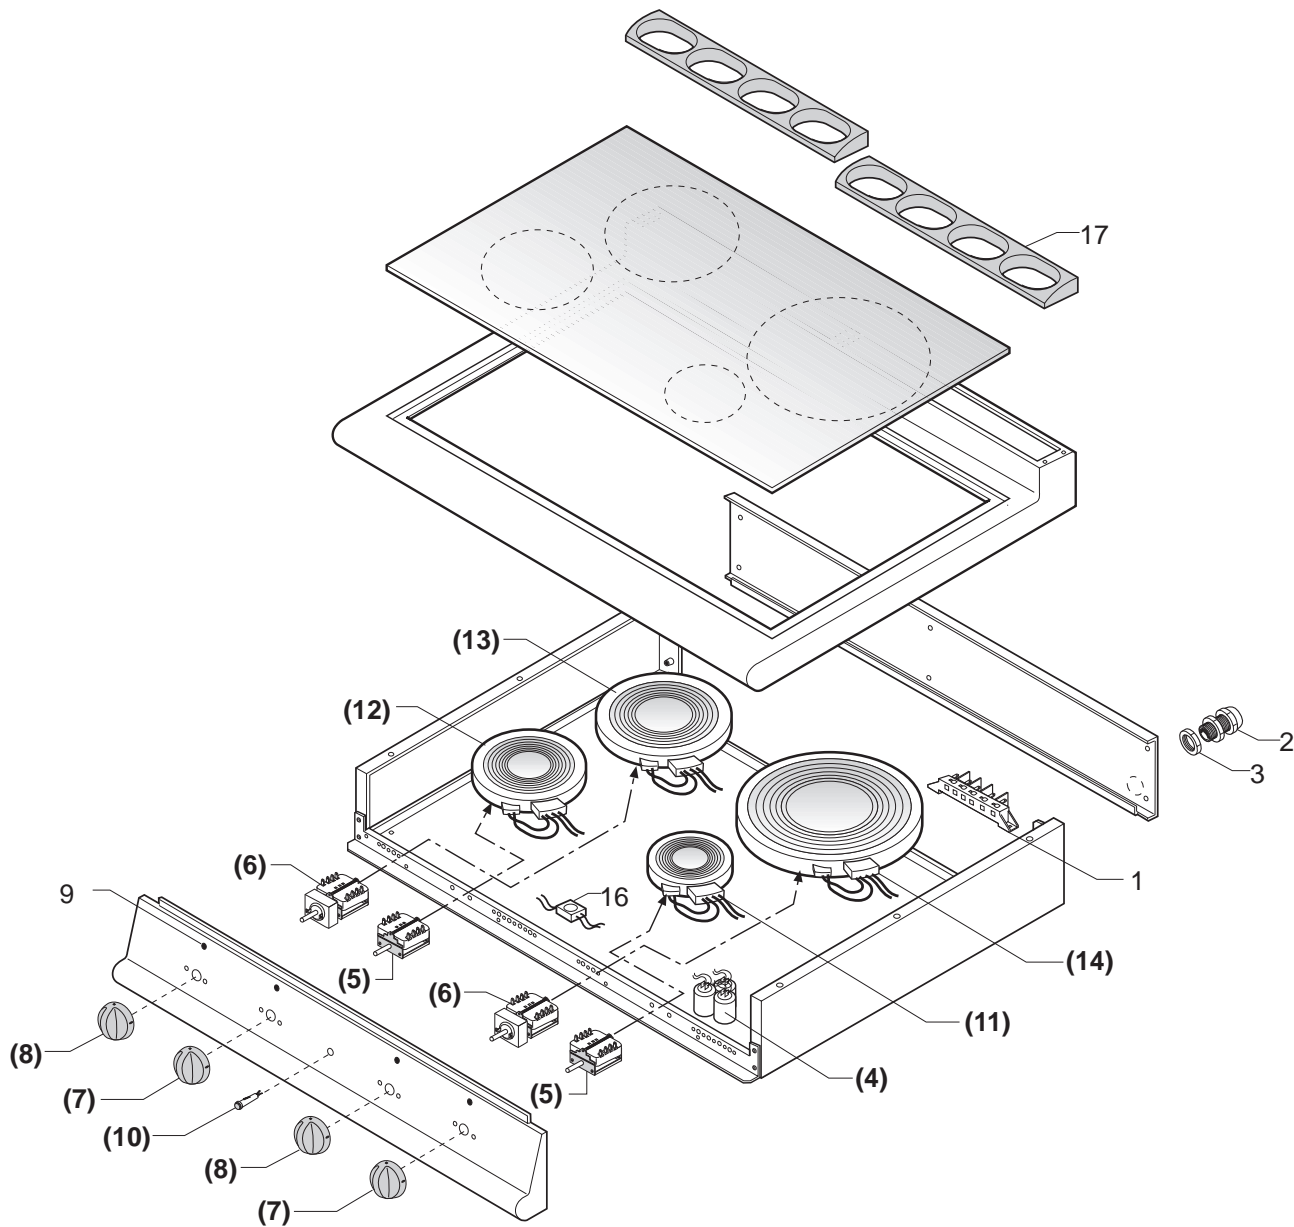

- 1) Find the appliance's model and serial number on the rating plate.  
(The rating plates are positioned in the internal side of the control panel).
- 2) Search for the belonging family in the index (BCPxxx-(0B)) . (f.ex. Gasrange with burners - top 1/1M).
- 3) After you have found the corresponding table you verify if the appliance's serial number is subsequent to that one indicated in the table.
- 4) You locate the desired spare part in the drawing on the left, and find the corresponding position in the table on the right.
- 5) Hence you obtain the codenumber and the description of the spare part you need.

### LEGEND:

Position on the EXPLODED VIEW			X => Recommended spare part			
Article's codenr.		Technical description	Quantity x each model		Series	
					1/2M => L=40 cm.	
					1/1M => L=80 cm.	
					1+1/2M => L=120 cm.	
Pos	Codice	Descrizione		700		
1	822410081	Medium burner head (Dm.102)		1/1M		
2	822410051	Medium venturi duct (Dm.102)		1		
14	826920140	Pilot burner	x	2		

cine p

(.....) RICAMBIO CONSIGLIATO  
 (.....) SUGGESTED SPARE-PARTS

PIASTRE VETROCERAMICA TOP (Serie 700 - 1/2M)  
 GLASS-CERAMIC TOP PLATE (Serie 700 - 1/2M)

**Tav. Rif. BCP0070-(56)**

RIF. Da matricola n°  
 REF. From serial n°

Rev.00 del 20/03/1998

Baron Cucine Professionali S.r.l.

RIPRODUZIONE, ANCHE PARZIALE, VIETATA

**BCP0070-(55)**

(.....) RICAMBIO CONSIGLIATO  
 (.....) SUGGESTED SPARE-PARTS

PIASTRE VETROCERAMICA TOP (Serie 700 - 1/1M)  
 GLASS-CERAMIC TOP PLATE (Serie 700 - 1/1M)