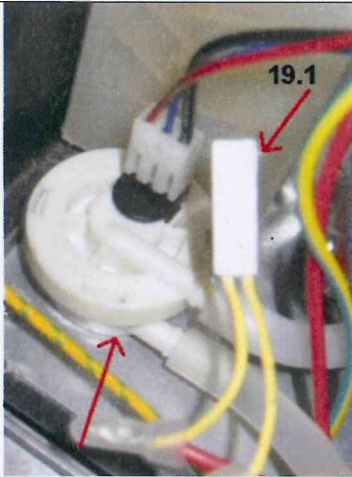

Pictures

02.41 & 19.1