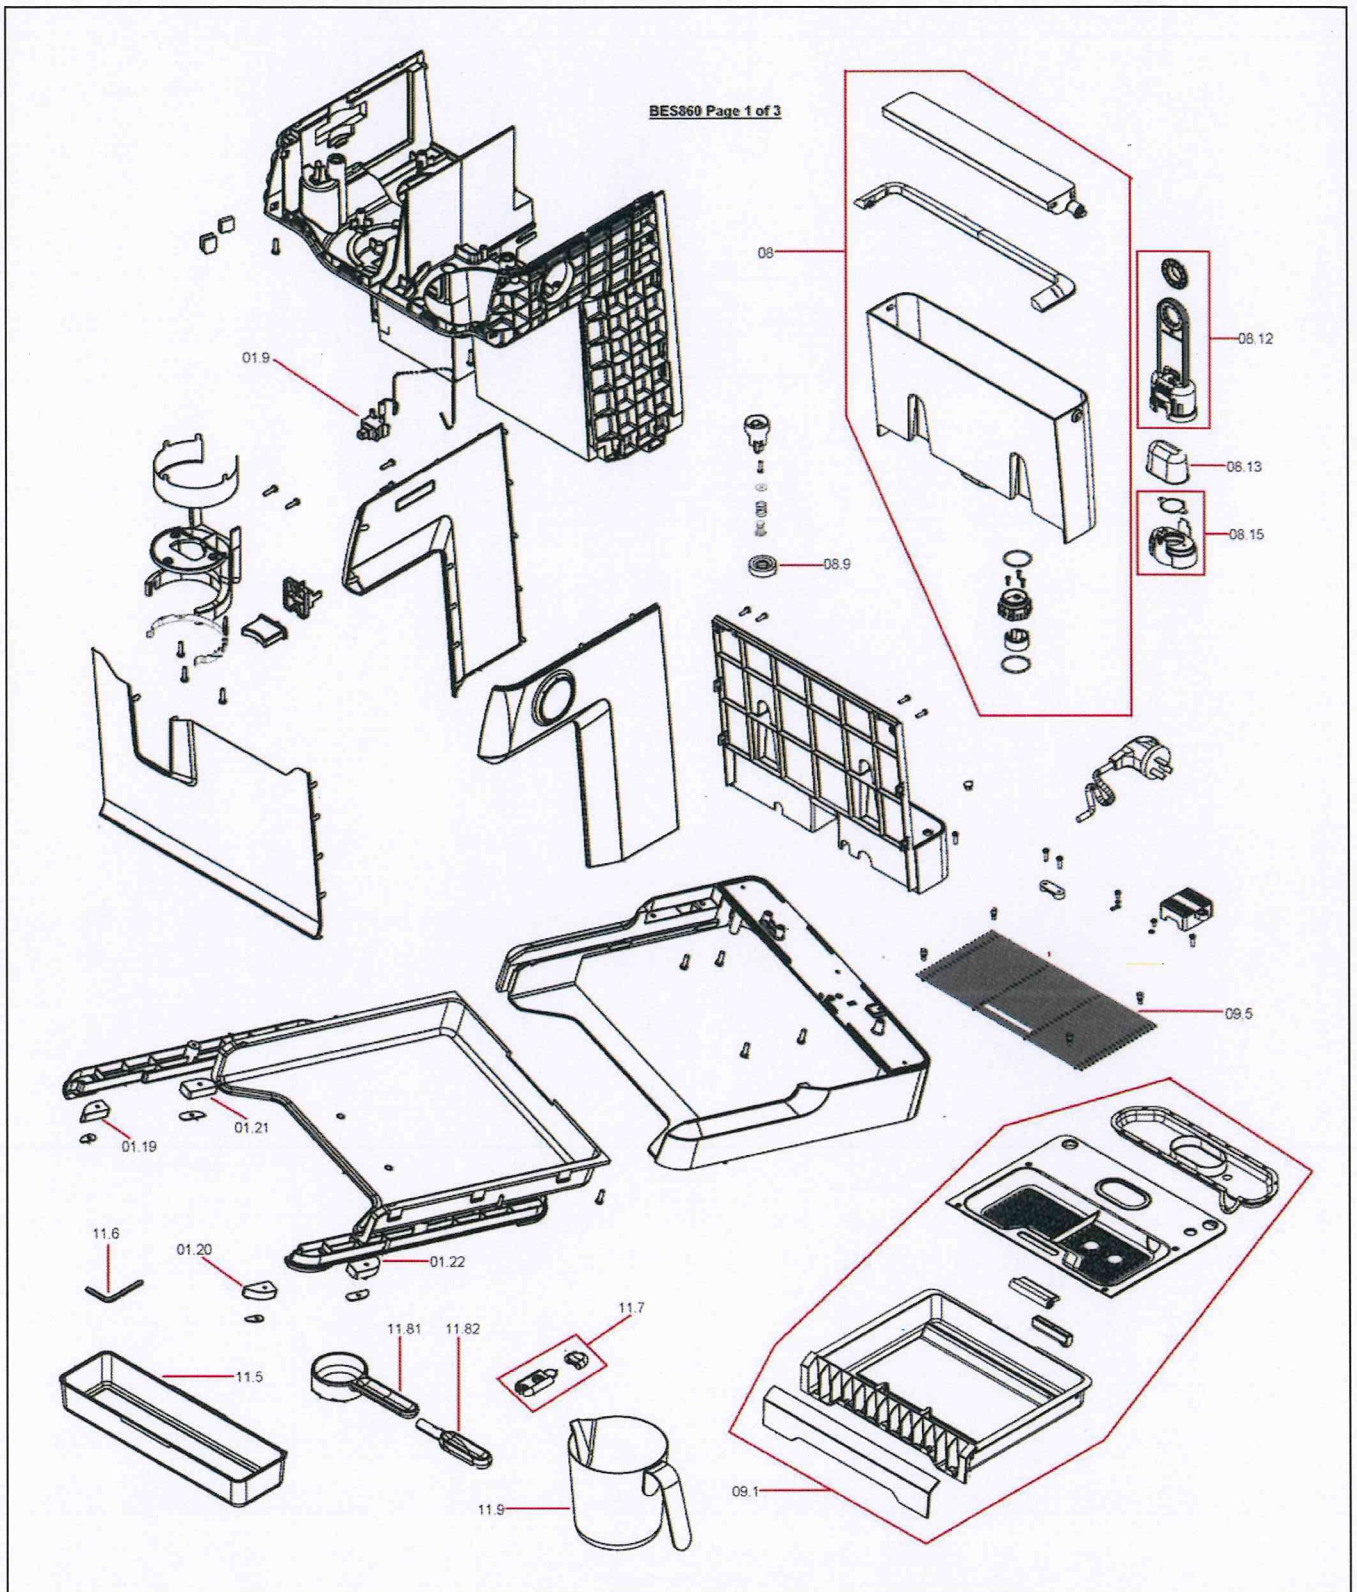

NO	CANADA	US	AU/NZ	DESCRIPTION	SUBS. ITEM
11.31	BPBES86011.31	BES860XL/11.31	BES860/11.31	DUAL WALL FILTER-SINGLE CUP	
11.4	BPBES86011.4	BES860XL/11.4	BES860/11.4	SINGLE WALL FILTER-DOUBLE CUP	
11.41	BPBES86011.41	BES860XL/11.41	BES860/11.41	DUAL WALL FILTER-DOUBLE CUP	
11.5	BPBES86011.5	BES860XL/11.5	BES860/11.5	STORAGE TRAY	
11.6	BPBES86011.6	BES860XL/11.6	BES860/11.6	HEXAGON-ALLEN KEY - TOOL	
11.7	BPBES86011.7	BES860XL/11.7	BES860/11.7	CLEANING TOOL	
11.81	BPBES86011.81	BES860XL/11.81	BES860/11.81	COFFEE SPOON	
11.82	BPBES86011.82	BES860XL/11.82	BES860/11.82	CLEANING BRUSH	
11.9	BPBES86011.9	BES860XL/11.9	BES860/11.9	FROTHING JUG	
12.10	BPBES86012.10	BES860XL/12.10	BES860/12.10	TEFL TUBE-SOLENOID TO WAND	
12.11	BPBES86012.11	BES860XL/12.11	BES860/12.11	TEFL TUBE-TO PRESSURE GAUGE	
12.12	BPBES86012.12	BES860XL/12.12	BES860/12.12	SILIC TUBE-WATER FILT-TANK	
12.3	BPBES86012.3	BES860XL/12.3	BES860/12.3	STEAM WAND HANDLE	
12.4	BPBES86012.4	BES860XL/12.4	BES860/12.4	GRIND ADJUST DIAL - PRINTED	
12.5	BPBES86012.5	BES860XL/12.5	BES860/12.5	STEAM SELECTOR DIAL	
14	BPBES86014	BES860XL/14	BES860/14	SOLENOID VALVE ASSY	
14.8	BPBES86014.8	BES860XL/14.8	BES860/14.8	SOLENOID COIL-OLAB 5878	
14.9	BPBES86014.9	BES860XL/14.9	BES860/14.9	SOLENOID COIL - OLAB 9200H	
17	BPBES86017	BES860XL/17	BES860/17	SAFETY VALVE	
18.1	BPBES86018.1	BES860XL/18.1	BES860/18.1	PCB ASSEMBLY-LEFT-GRINDER	BES860/18.3
18.2	BPBES86018.2	BES860XL/18.2	BES860/18.2	PCB ASSY-RIGHT-COFFEE DOSE	BES860/18.3
18.3	BPBES86018.3	BES860XL/18.3	BES860/18.3	PCBS-SWITCHES-WIRES FULL ASSY	
19	BPBES86019	BES860XL/19	BES860/19	PUMP	
19.1	BPBES86019.1	BES860XL/19.1	BES860/19.1	THERMAL PROTECTOR - PUMP	
25	BPBES86025	BES860XL/25	BES860/25	THERMOCOIL COMP ASSEMBLY	
25.2	BPBES86025.2	BES860XL/25.2	BES860/25.2	THERMOSTAT 184 DEG C	
25.3	BPBES86025.3	BES860XL/25.3	BES860/25.3	THERMISTER ASSEMBLY	
25.6	BPBES86025.6	BES860XL/25.6	BES860/25.6	THERMAL FUSE 216 DEGC	
89	BPBES86089	BES860XL/89	BES860/89	CLEANING KIT	
90	BPBES86090	BES860XL/90	BES860/90	INSTRUCTION BOOK