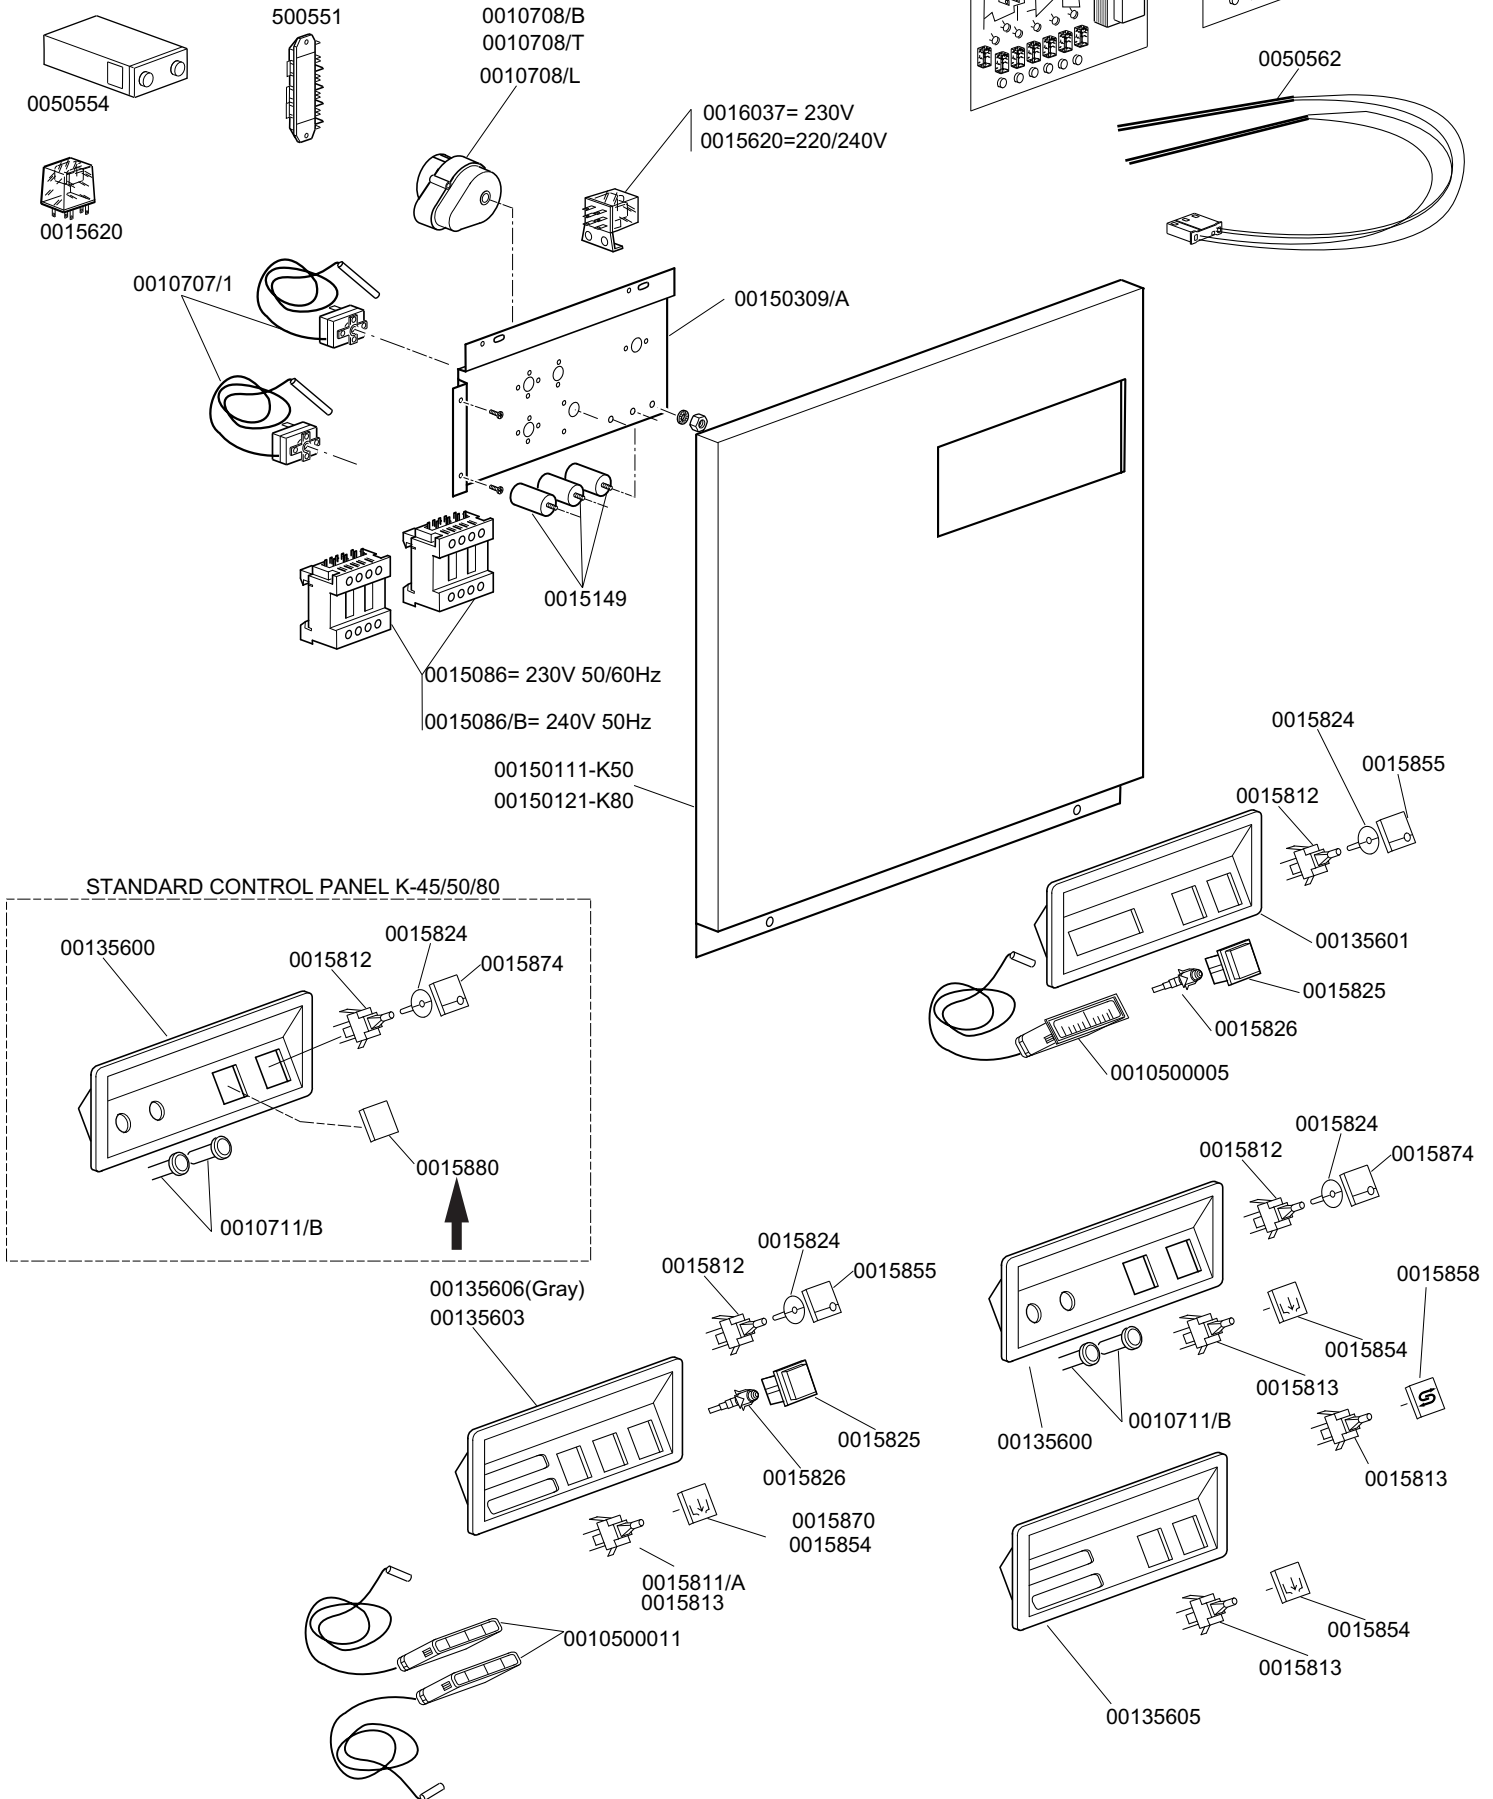

KROMO

**TABLE
KI4440**

**REV
02**

DISHWASHER K 80

KROMO

TABLE
KI4460

REV
11

REGENERATION / DRAIN PUMP VERSION

0016047

DISHWASHER K 45-50-80

From serial Nr.01006505 on

KROMO	TABLE	REV
	KI4461	00
DISHWASHER K 45-50-80		

REGENERATION / DRAIN PUMP VERSION