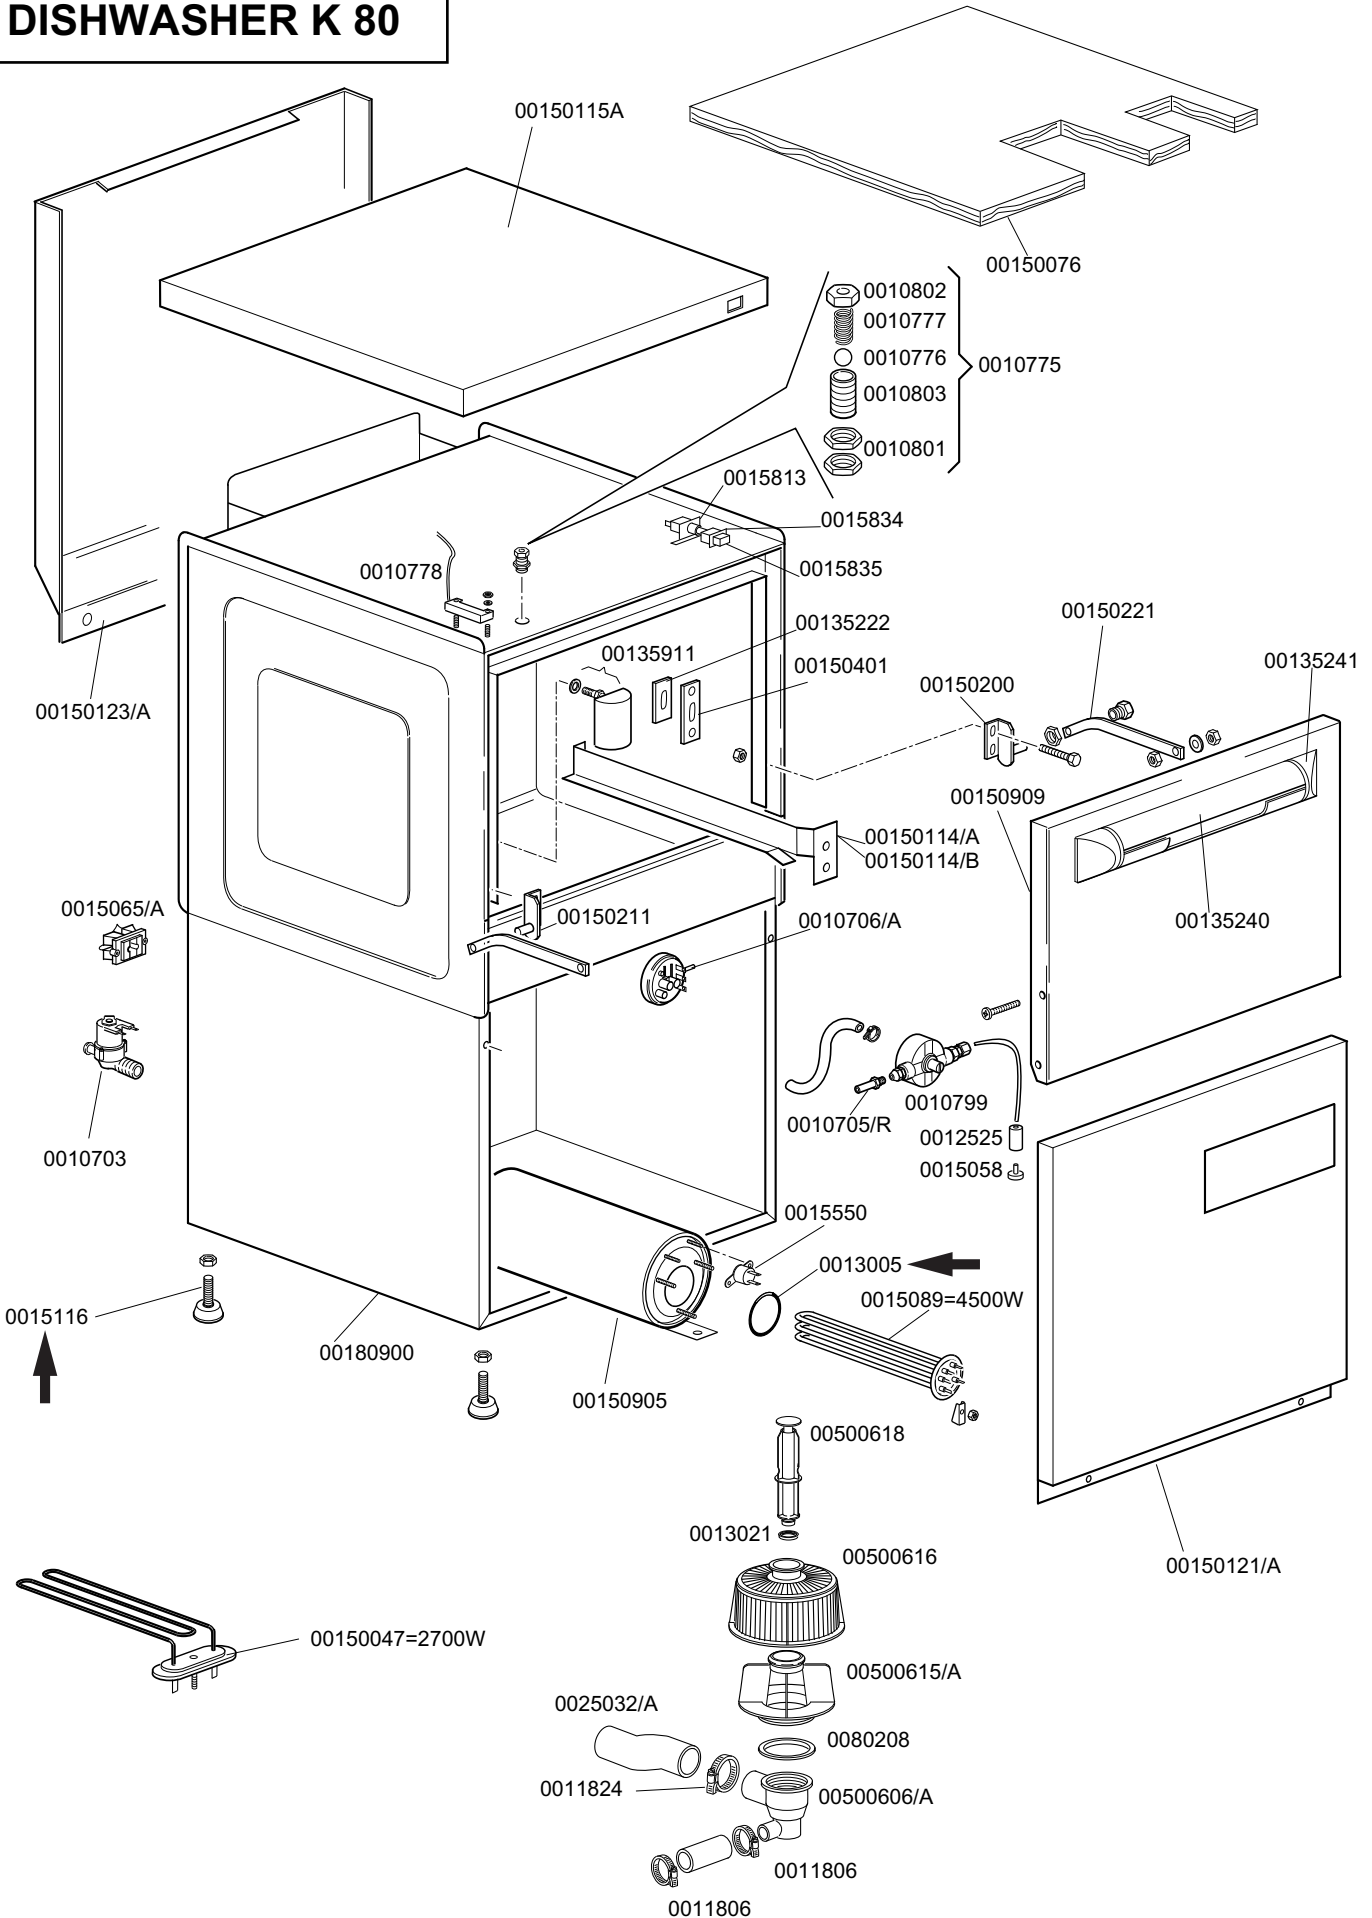

KROMO

**TABLE
KI4440**

**REV
02**

DISHWASHER K 80

KROMO

TABLE
KI4460

REV
11

REGENERATION / DRAIN PUMP VERSION

0016047

DISHWASHER K 45-50-80

From serial Nr.01006505 on

KROMO	TABLE	REV
	KI4461	00
DISHWASHER K 45-50-80		

REGENERATION / DRAIN PUMP VERSION