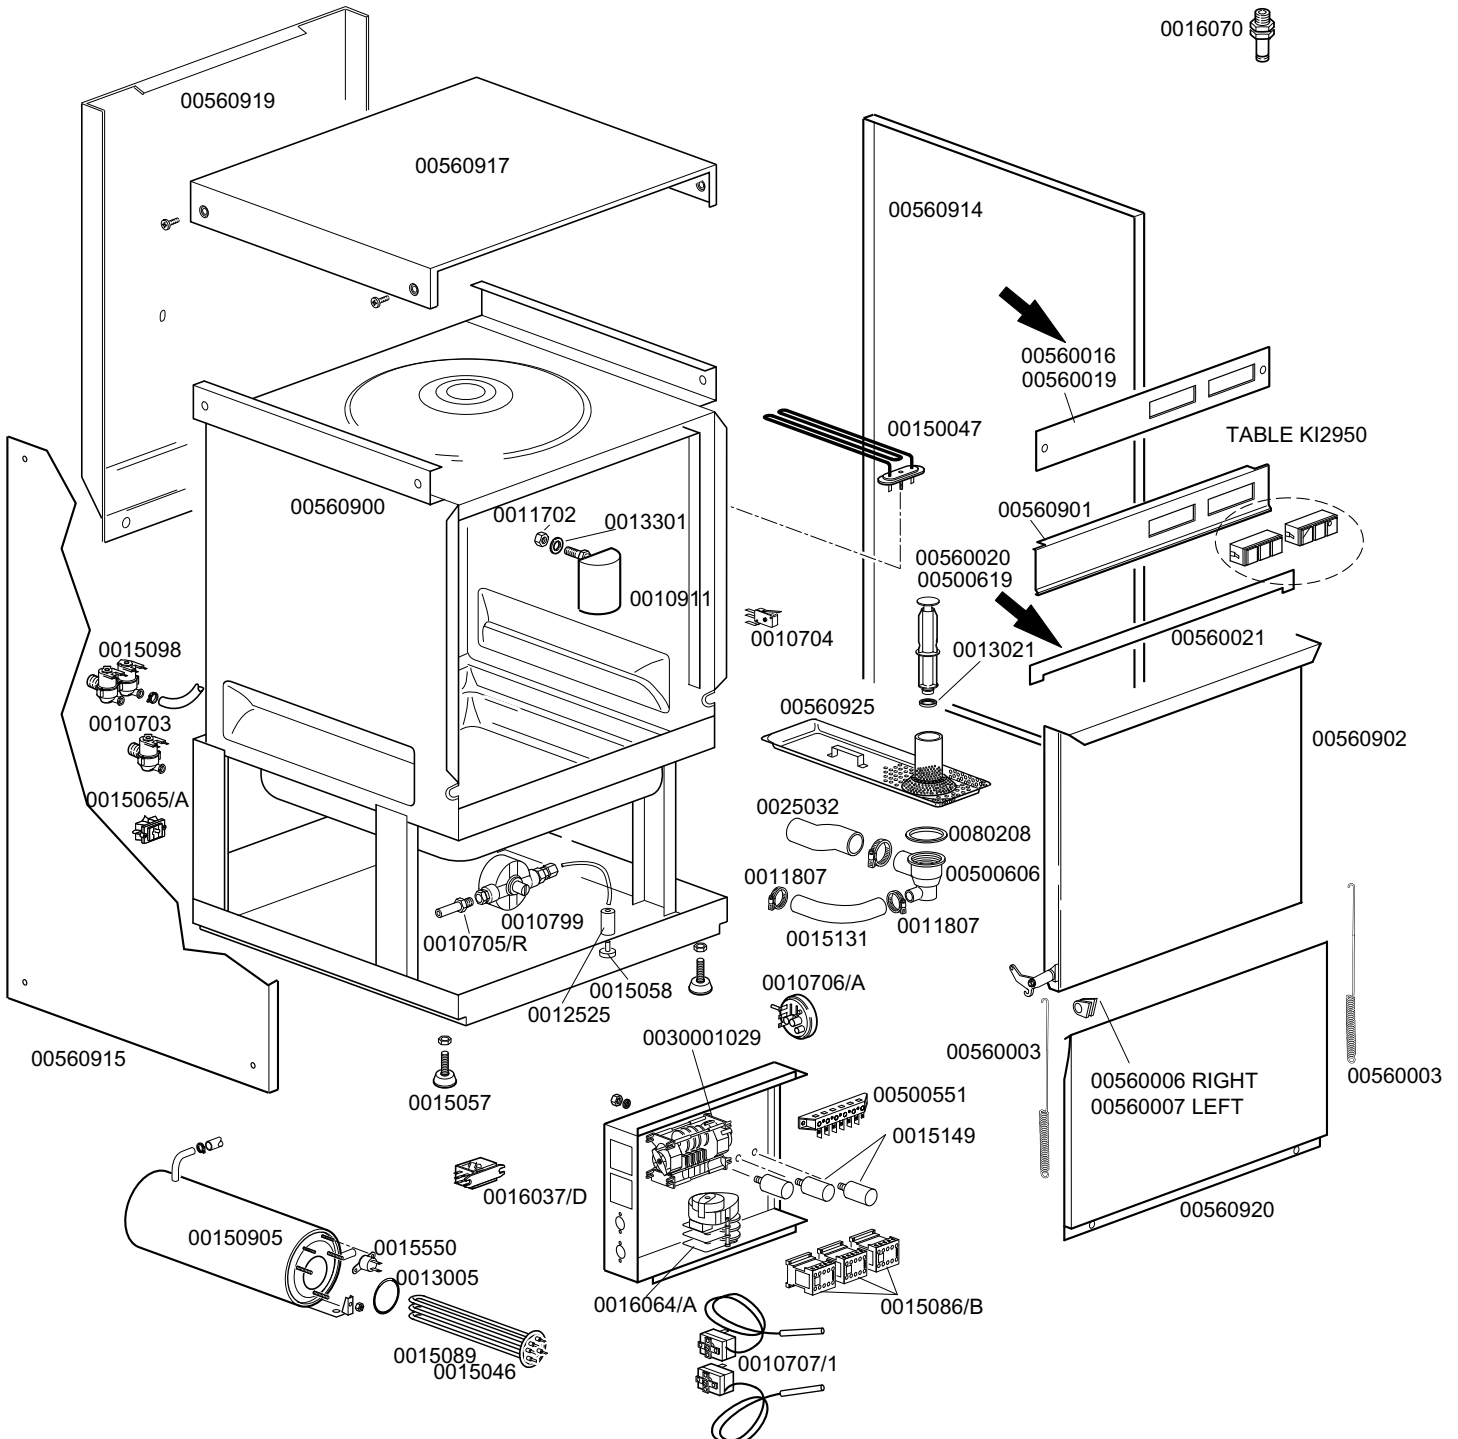

KROMO

**TABLE
KI2910**

**REV
03**

DISHWASHER K 60

DISHWASHER K 60

**TABLE
KI2910**

CODE	DESCRIPTION	CODE	DESCRIPTION
0010703	Single solenoid valve	00560920	Under door panel
0010704	Door microswitch	00560925	Surface filter
0010705/R	Fitting for pipe d.8	0080208	95x75x3 gasket
0010706/A	Manostat 55-30		
0010707/1	Thermostat 0-90° TR2 without shaft		
0010799	3-Way rinser additive measurer		
0010911	Air tarp		
0011702	M8 stainless steel nut		
0011807	Stainless steel clamp 12-22		
0012013	3/8 rubber-holder		
0012525	Counterweight for small filter		
0013005	OR 151 gasket		
0013021	DEM 40 gasket		
0013301	14x8x1,5 gasket		
00150047	Tank resistance 2700W		
0015046	Boiler resistance 3000W		
0015057	Black M10x35 d.50 foot		
0015058	Suction filter		
0015065/A	Cable sheath		
0015086/B	Remote control switch 230V 50Hz		
0015089	Boiler resistance 4500W		
00150905	Boiler		
0015098	Double solenoid valve		
0015131	Tube rony-flex 30-450		
0015149	Interference suppressor filter F3		
0015550	Contact safety thermostat		
0015735	Complete stainless steel break tank		
0016037/D	Relay		
0016064/A	Timer 18 min. water conditioning		
0016066	Water softener 4 elements		
0016067	Salt container		
0016067/A	OR Gasket for salt container plug		
0016067/B	Salt container gasket		
0016067/C	Ring nut for salt container		
0016067/D	Salt container plug		
0016070	Check valve		
0016082	Funnel		
0025032	Suction coupling		
0030001029	2-Time timer		
00500551	6 pole-terminal board FV122		
00500606	Right side drainage trap		
00500619	Overflow		
00560003	Spring door		
00560006	Right gasket for spring		
00560007	Left gasket for spring		
→ 00560016	Silkscreen processed grill		
00560019	Silkscreen processed grill		
00560020	Overflow (Drain pump version - from March, 1999)		
→ 00560021	Gasket for doorstop		
00560900	Stainless steel structure		
00560901	Control panel		
00560902	Stainless steel handle door		
00560914	Right side panel		
00560915	Left side panel		
00560917	External front stainless steel cover		
00560919	Back panel		