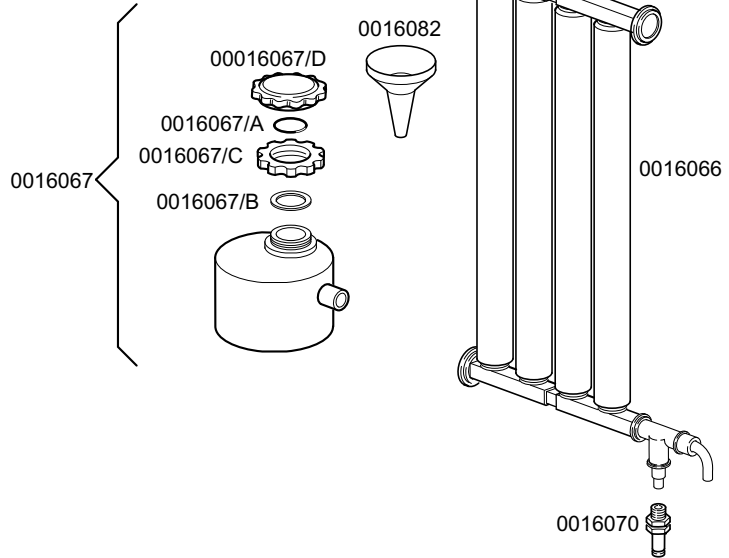

KROMO

**TABLE
KI2910**

**REV
03**

DISHWASHER K 60

DISHWASHER K 60

**TABLE
KI2910**

CODE	DESCRIPTION	CODE	DESCRIPTION
0010703	Single solenoid valve	00560920	Under door panel
0010704	Door microswitch	00560925	Surface filter
0010705/R	Fitting for pipe d.8	0080208	95x75x3 gasket
0010706/A	Manostat 55-30		
0010707/1	Thermostat 0-90° TR2 without shaft		
0010799	3-Way rinser additive measurer		
0010911	Air tarp		
0011702	M8 stainless steel nut		
0011807	Stainless steel clamp 12-22		
0012013	3/8 rubber-holder		
0012525	Counterweight for small filter		
0013005	OR 151 gasket		
0013021	DEM 40 gasket		
0013301	14x8x1,5 gasket		
00150047	Tank resistance 2700W		
0015046	Boiler resistance 3000W		
0015057	Black M10x35 d.50 foot		
0015058	Suction filter		
0015065/A	Cable sheath		
0015086/B	Remote control switch 230V 50Hz		
0015089	Boiler resistance 4500W		
00150905	Boiler		
0015098	Double solenoid valve		
0015131	Tube rony-flex 30-450		
0015149	Interference suppressor filter F3		
0015550	Contact safety thermostat		
0015735	Complete stainless steel break tank		
0016037/D	Relay		
0016064/A	Timer 18 min. water conditioning		
0016066	Water softener 4 elements		
0016067	Salt container		
0016067/A	OR Gasket for salt container plug		
0016067/B	Salt container gasket		
0016067/C	Ring nut for salt container		
0016067/D	Salt container plug		
0016070	Check valve		
0016082	Funnel		
0025032	Suction coupling		
0030001029	2-Time timer		
00500551	6 pole-terminal board FV122		
00500606	Right side drainage trap		
00500619	Overflow		
00560003	Spring door		
00560006	Right gasket for spring		
00560007	Left gasket for spring		
→ 00560016	Silkscreen processed grill		
00560019	Silkscreen processed grill		
00560020	Overflow (Drain pump version - from March, 1999)		
→ 00560021	Gasket for doorstop		
00560900	Stainless steel structure		
00560901	Control panel		
00560902	Stainless steel handle door		
00560914	Right side panel		
00560915	Left side panel		
00560917	External front stainless steel cover		
00560919	Back panel		