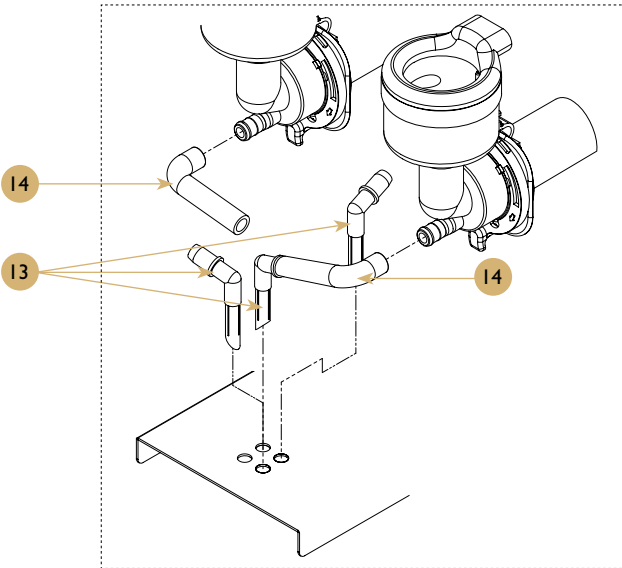

Mixing system and outlet

Drawing

Mixing system and outlet

Spare parts list

POS.	PCS	Part No.	Description
01	1	1604591	Motor whipper 24V DC
02	1	1206701	Motor whipper plate
03	1	1206706	Bulkhead adaptor black
04	1	1604804	Slinger disc
05	1	1206702	Mounting plate
06	1	120638	O-ring
07	1	120655-02	Whipper shaft gasket
08	1	1206703	Whipper
09	1	1206704	Mixing bowl black
10	1	1206707	Steam trap black
11	1	7001111	Whipper motor complete
12	1	1206705	Outlet elbow mixer bowl
13	3	1201411	Angle of outlet
14	2	1031501	Elbow tube