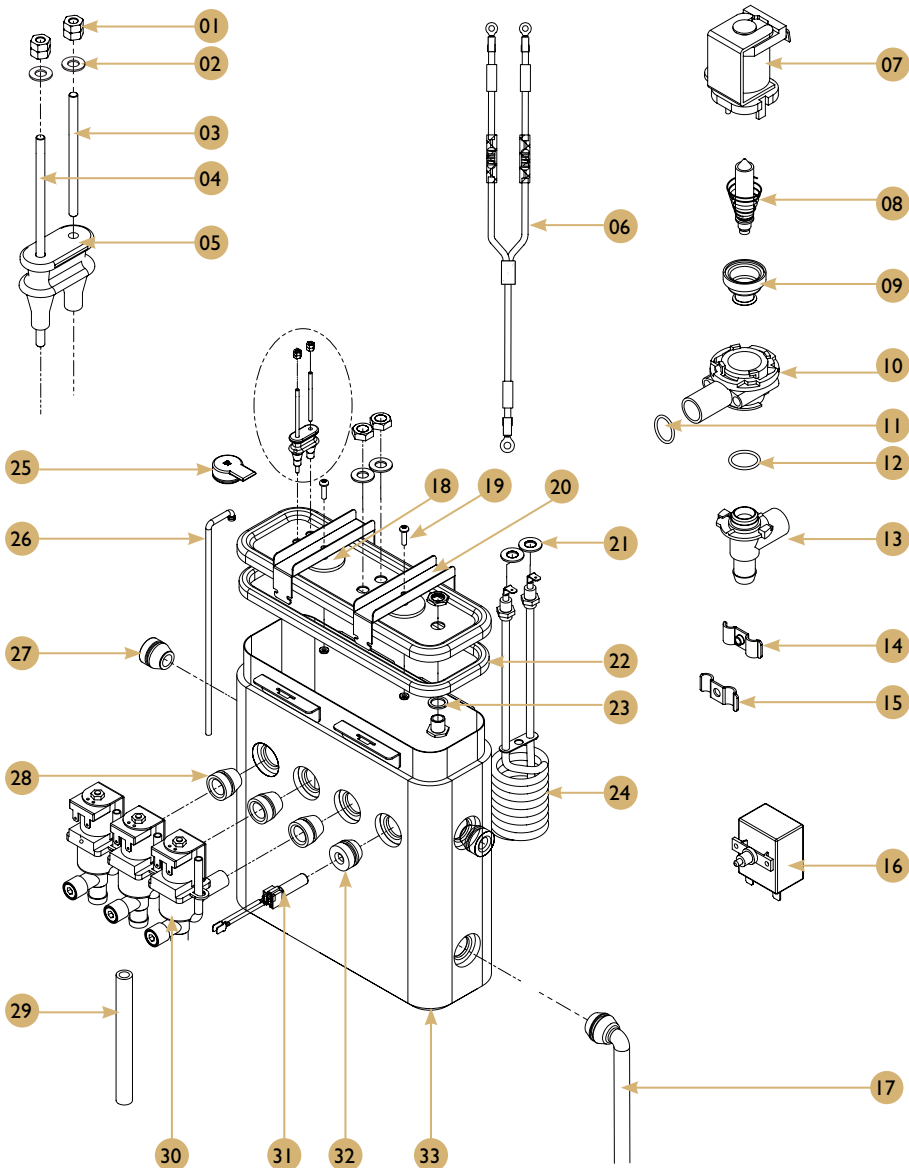

Tank

Drawing

Tank

Spare parts list

POS.	PCS	Part No.	Description
01	1	1401101	Nut M3 SSA2
02	1	1461008	Spring washer M3
03	1	1364026	Sensor short 60mm
04	1	1205301	Sensor long 90 mm
05	1	1605362	Double seal level sensor
06	1	1666013	Harness water level sensor
07	1	1660057	Valve coil 24V DC black
08	1	1660058	Valve metal plunger and spring
09	1	1501193	valve silicone plunger
10	1	1660060	Valve upper body
11	1	1206452	O-ring adjustment screw
12	1	1206451	Valve body o-ring
13	1	1660062	Valve lower body
14	1	260851	SS clamp holder left
15	1	260852	SS clamp holder right
16	1	220220	High limit switch
17	1	1561014	Inlet pipe tank
18	1	250433	Tank washer
19	1	1402003	Screw M4 x 16mm
20	1	260144	Tank lid fixture
21	1	1206507	Fiber washer
22	1	1561012	Seal gasket tank
23	1	1206505	Gasket for HI switch ber 16.8x12.4
24	1	1601311	Element 2200W/230V with SS nuts
25	1	1605363	Silicone plug
26	1	1561015	Overflow pipe
27	2	160538_03	Plug for water outlet
28	3	1561010	Seal for outlet valve
29	1	150501	Tube silicone 8-12mm
30	1	1206290	Outlet valve black 24V
31	1	1604135	NTC thermistor
32	1	1605361	Seal for NTC
33	1	1201295	Insulation 5L tanks (black 15mm)