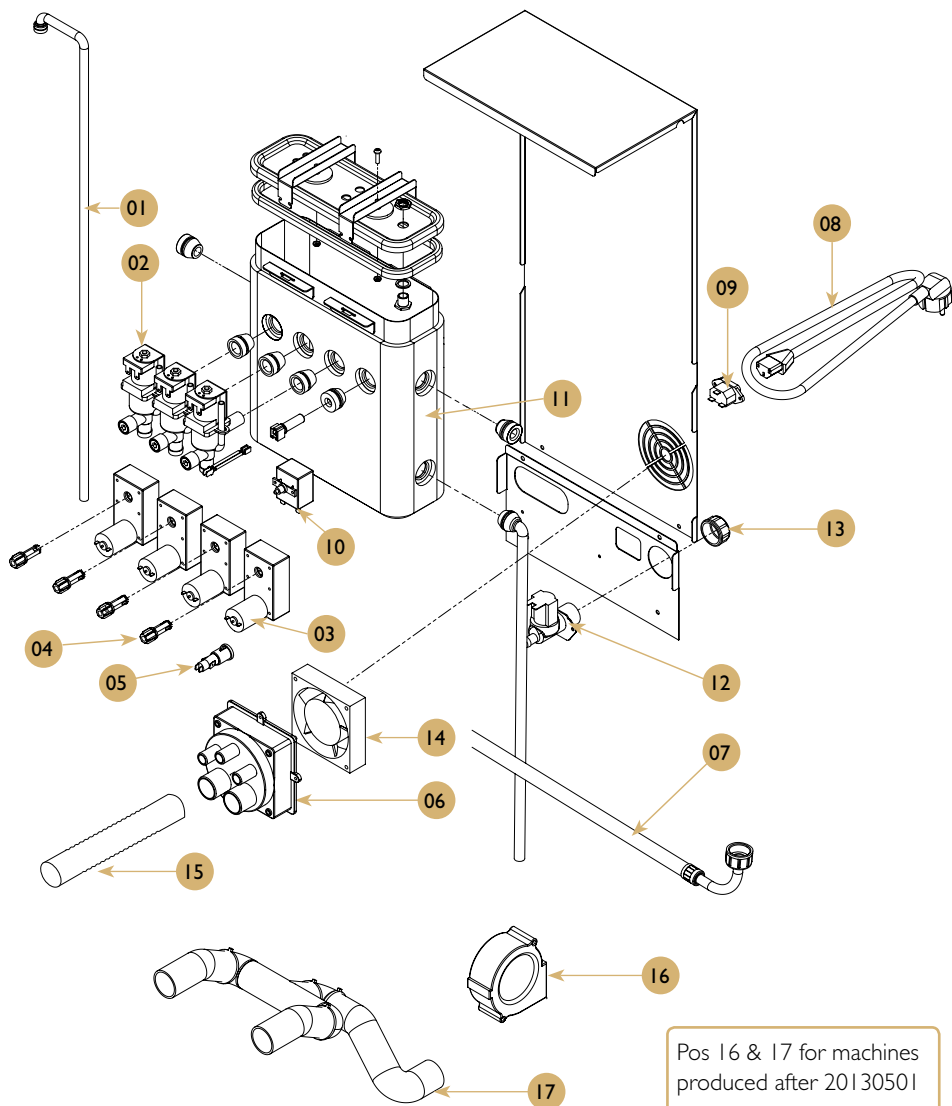

Machine 2

Drawing

Machine 2

Spare parts list

POS.	PCS	Part No.	Description
01	1	1561015	Over flow pipe
02	3	1206290	Outlet valve deltrol 24VDC
03	4	1604612	Motor gear 145RPM
04	4	1604614	Drive shaft 16mm
05	1	1604351	Fuse assembly
06	1	1604179	Fan holder
07	1	1505042	Inlet hose with connect
08	1	160565	Power cord Europe 16A/230V
09	1	160570	Main socket
10	1	220220	High limit switch
11	1	1263501	Water tank 5L complete
12	1	1206371	Single valve 2.5L 24VDC
13	1	1403401	Inlet valve plug
14	1	1604171	Fan 24VDC
15	1	1604174	Fan connection tube
16	1	1604151	Centrifugal Fan 24V 0.24A RBH7530B2
17	1	1561055	Air Flow Tube Cafe Elite