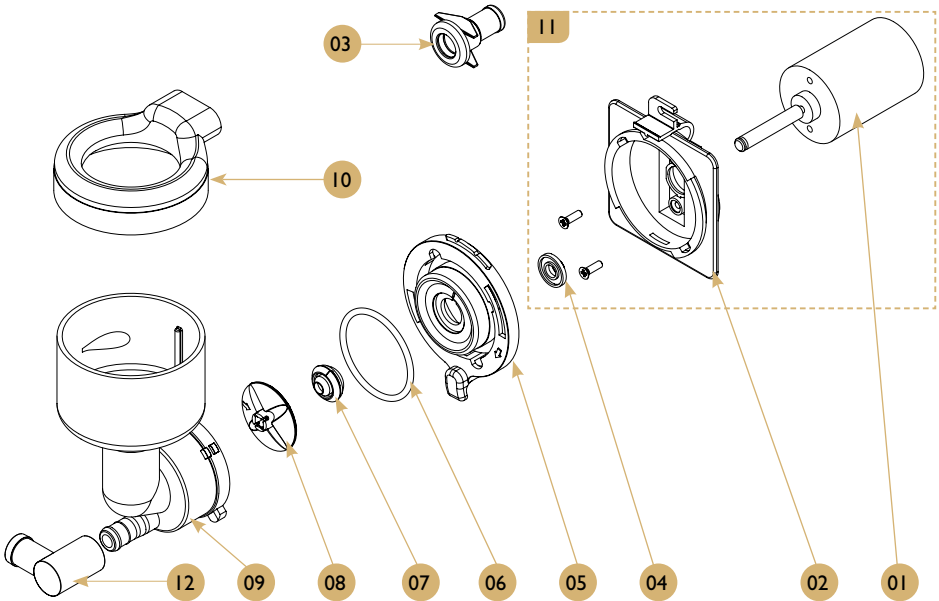

Mixing system and outlet

Drawing

Mixing system and outlet

Spare parts list

POS.	PCS	Part No.	Description
01	1	1604591	Motor whipper 24V DC
02	1	1206701	Motor whipper plate
03	1	1206706	Bulkhead adaptor black
04	1	1604804	Slinger disc
05	1	1206702	Mounting plate
06	1	120638	O-ring
07	1	120655-02	Whipper shaft gasket
08	1	1206703	Whipper
09	1	1206704	Mixing bowl black
10	1	1206707	Steam trap black
11	1	7001111	Whipper motor complete
12	1	1206705	Outlet elbow mixer bowl
13	3	1201411	Angle of outlet
14	2	1031501	Elbow tube