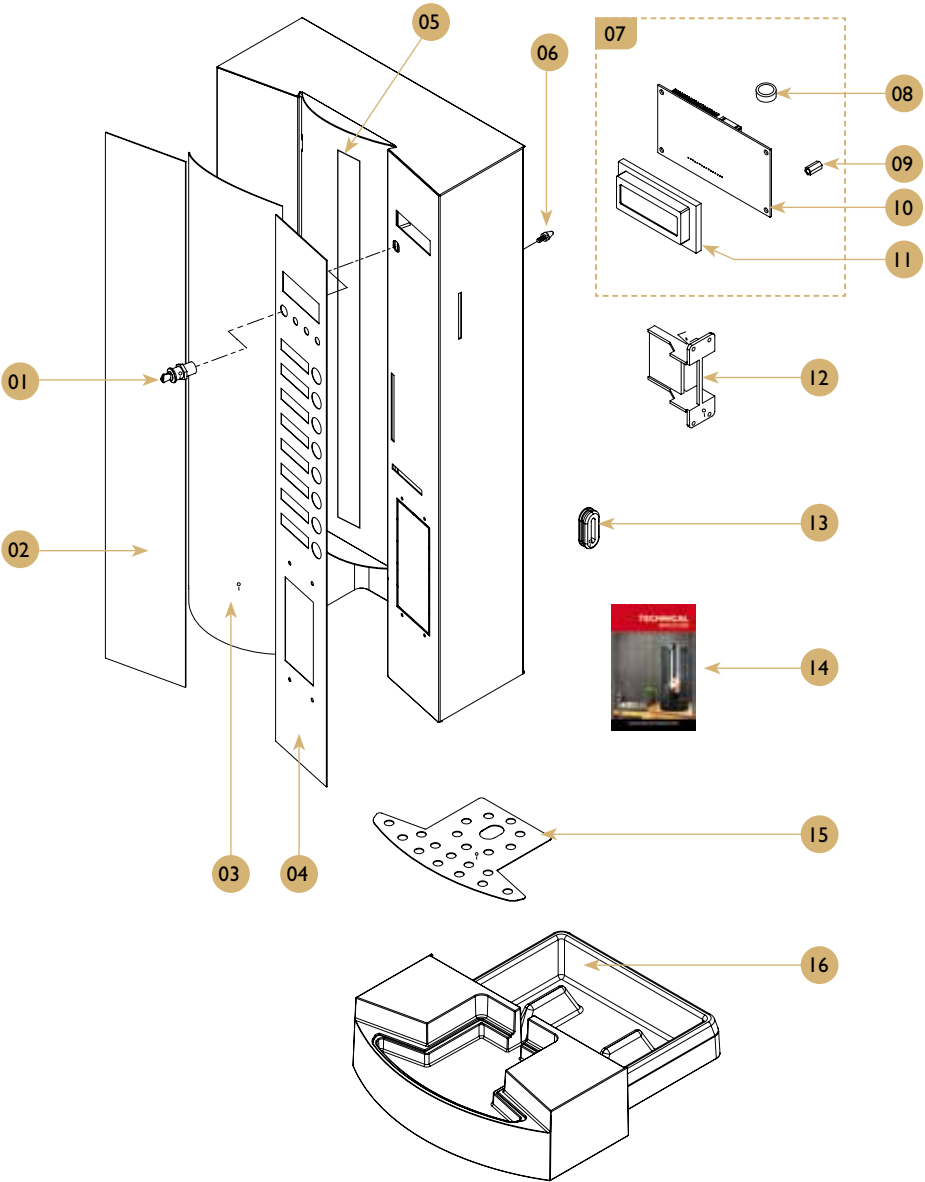

## TECHNICAL MANUAL

TM\_EN

Part No.: 1740056\_02

Door

Drawing

## Door

Canister

Drawing

## Canister