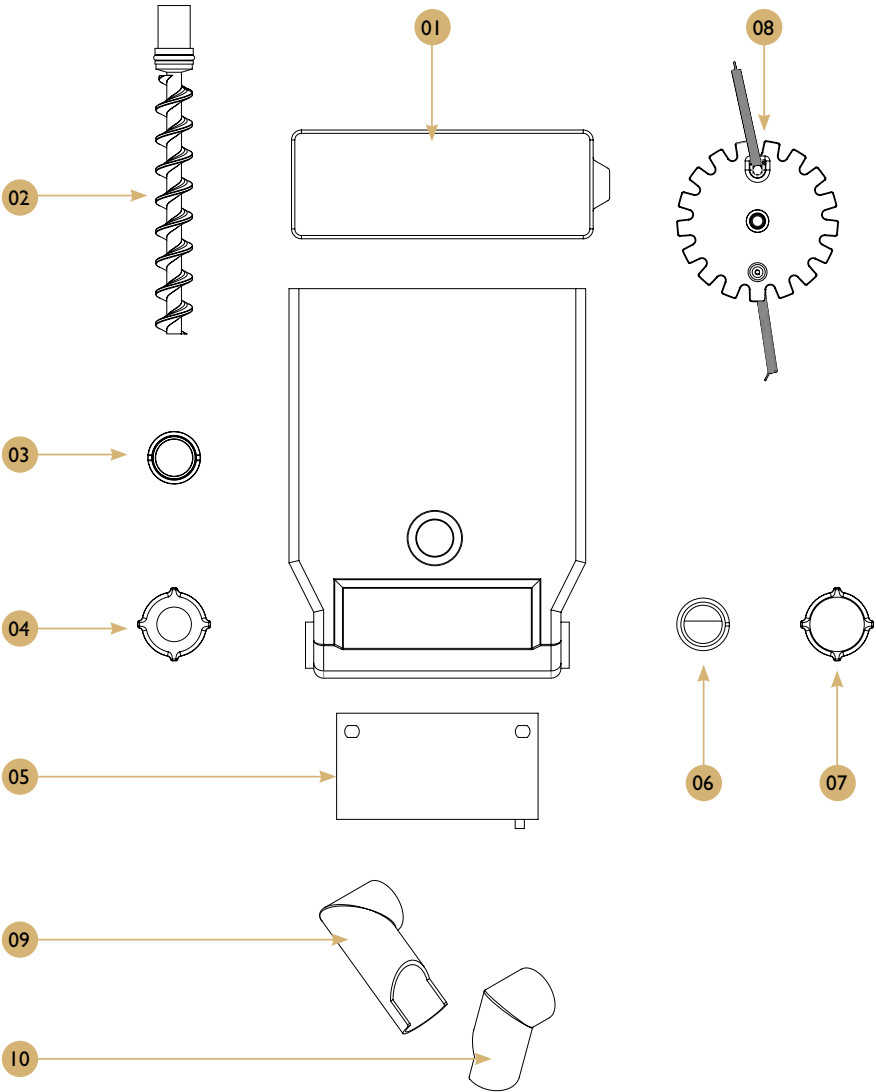

Canister

Drawing

Canister

Spare parts list

POS.	PCS	Part No.	Description
01	2	I204953	Lid for canister W67
02	3	I204715	Auger
03	3	I204776	Auger holder
04	3	I204777	Auger nut
05	2	I204722	Canister base W67
06	3	I20633	Outlet
07	3	I204775	Plastic nut for auger
08	3	I204746	Agitator
09	1	I20489	Canister W64 pipe destra 7cm L/H
10	1	I20493	Canister W64 pipe destra 7cm R/H