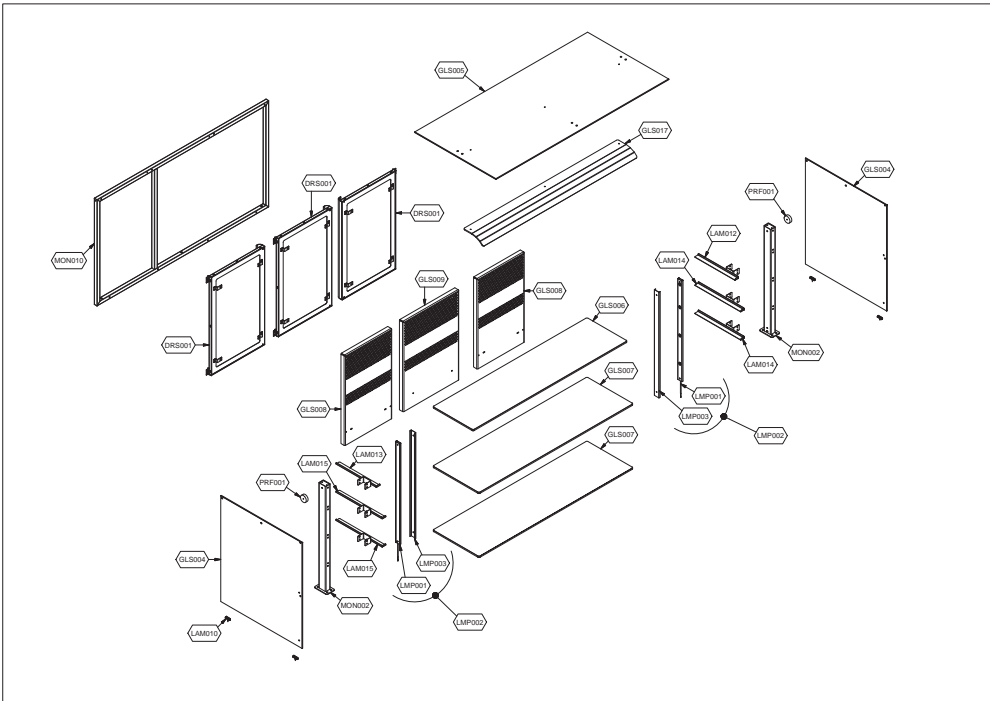

## Kühlung Büffet-Element

Artikel-Nr. 651088 (9DRPL4FIV0A98 / SOUL SERVICE PLATINUM 4 ohne  
Entnahmeklappen)

---

### Explosionszeichnung / Ersatzteile

---

Bitte bei Ersatzteilbestellung immer Artikelnummer und Seriennummer  
mit angeben!

	PARAM.	OPTIONAL
ICE007	TR000	OPT

Code	Description	Notes
9DRPL4FIV0A98ES	EXPLODED VIEW 1	
9DRPL4FIV0A98ES	EXPLODED VIEW 2	
73688954	FULL EVAPORATOR KIT	5
74837184	FAN PROTECTION FILTER	2
74700708	LIQUID RECEIVER	2
74865634	COMPRESSOR	4
74837119	CONDENSER	5
73669674	DOOR KIT	
74867018	COMPRESSOR ELECTRICAL PARTS	2
74839104	EVAPORATOR	5
74848160	FAN	2
74848118	FAN BLADE	2
74845036	TANGENTIAL FAN	2
74776568	SIDE GLASS	
74776534	CURVED TOP GLASS	
74776644	GLASS TOP MIDDLE SHELF	
74776634	BOTTOM GLASS MIDDLE SHELF	
74776664	AIR-CONVEYOR PER DOOR LATERALE	
74776665	CENTRAL DOOR AIR-CONVEYOR	
74776535	DEFLETTORE	
74845124	FAN GRID	
74847194	EVAPORATOR GRID	
74742008	MAIN ON/OFF SWITCH	2
74742017	LIGHT ON/OFF SWITCH	2
75956088	POWER RELAY	2
72539285	CONDENSING UNIT SUPPORT	
72539289	CONDENSING UNIT GRID	
72538764	EVAPORATOR COVERING	
72538684	EVAPORATOR FRONT AIR-CONVEYOR	
72538674	EVAPORATOR REAR AIR-CONVEYOR	
74707262	WELL TRAY	
72557114	GLASS SUPPORT	
72538730	TOP RIGHT SUPPORT	
72538732	TOP LEFT SUPPORT	

	PARAM.	OPTIONAL
ICE007	THR000	OPT

<b>Code</b>	<b>Description</b>	<b>Notes</b>
72538734	BOTTOM RIGHT SUPPORT	
72538736	BOTTOM LEFT SUPPORT	
72539484	PANS SUPPORTS	
72539020	LED LIGHTING	
72539028	LAMP WITH PROTECTION	
72539026	LED LIGHTING PROTECTION	
72538990	SUPERSTRUCTURE SIDE SUPPORT	
73669435	GLASS SUPERSTRUCTURE W/O FLAPS	
72538954	DOOR SUPPORT FRAME	
72538992	SPACER	
SC850	ELECTRICAL WIRING	1
73670196	DRIER FILTER	2
RIF.TAR.B08	CONTROLLER PRESETTING SERVICE	1
74700881	UNSETTED ELECTRONIC CONTROLLER	1
74700916	PROBE	1
74700892	LED POWER PACK	1
74700954	SPEED FAN CONTROLLER	1
74861586	FULL CONDENSING UNIT	
74877107	VALVE	4
73669908	POWER BOX	