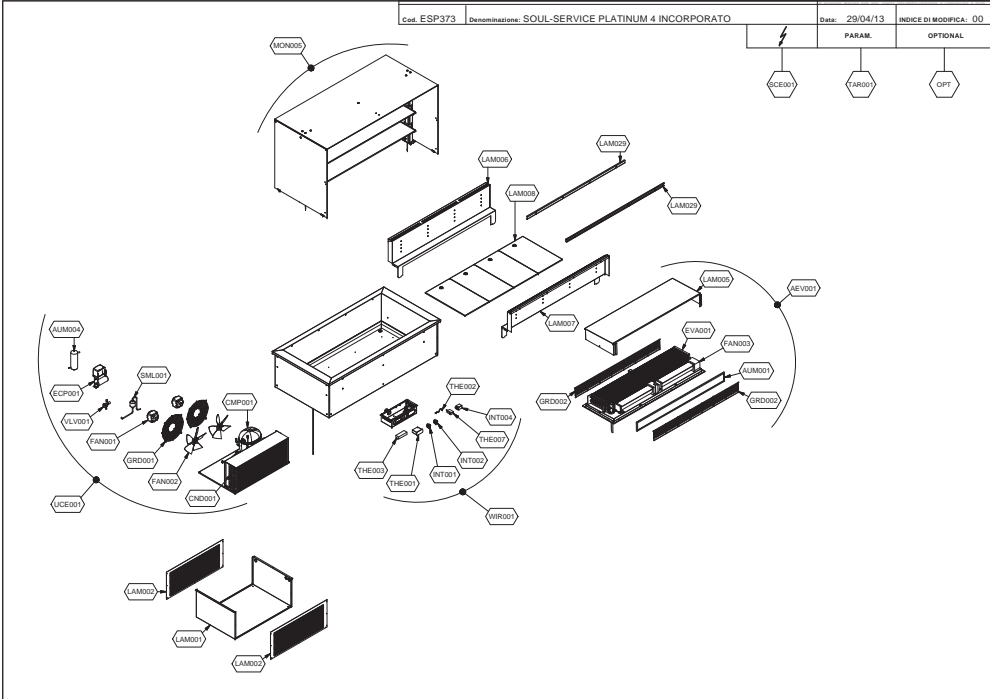

## Kühlung Büffet-Element

Artikel-Nr. 651088 (9DRPL4FIV0A98 / SOUL SERVICE PLATINUM 4 ohne  
Entnahmeklappen)

---

### Explosionszeichnung / Ersatzteile

---

Bitte bei Ersatzteilbestellung immer Artikelnummer und Seriennummer  
mit angeben!

	PARAM.	OPTIONAL
ICE007	TR000	OPT

Code	Description	Notes
9DRPL4FIV0A98ES	EXPLODED VIEW 1	
9DRPL4FIV0A98ES	EXPLODED VIEW 2	
73688954	FULL EVAPORATOR KIT	5
74837184	FAN PROTECTION FILTER	2
74700708	LIQUID RECEIVER	2
74865634	COMPRESSOR	4
74837119	CONDENSER	5
73669674	DOOR KIT	
74867018	COMPRESSOR ELECTRICAL PARTS	2
74839104	EVAPORATOR	5
74848160	FAN	2
74848118	FAN BLADE	2
74845036	TANGENTIAL FAN	2
74776568	SIDE GLASS	
74776534	CURVED TOP GLASS	
74776644	GLASS TOP MIDDLE SHELF	
74776634	BOTTOM GLASS MIDDLE SHELF	
74776664	AIR-CONVEYOR PER DOOR LATERALE	
74776665	CENTRAL DOOR AIR-CONVEYOR	
74776535	DEFLETTORE	
74845124	FAN GRID	
74847194	EVAPORATOR GRID	
74742008	MAIN ON/OFF SWITCH	2
74742017	LIGHT ON/OFF SWITCH	2
75956088	POWER RELAY	2
72539285	CONDENSING UNIT SUPPORT	
72539289	CONDENSING UNIT GRID	
72538764	EVAPORATOR COVERING	
72538684	EVAPORATOR FRONT AIR-CONVEYOR	
72538674	EVAPORATOR REAR AIR-CONVEYOR	
74707262	WELL TRAY	
72557114	GLASS SUPPORT	
72538730	TOP RIGHT SUPPORT	
72538732	TOP LEFT SUPPORT	

	PARAM.	OPTIONAL
ICE007	THR000	OPT

<b>Code</b>	<b>Description</b>	<b>Notes</b>
72538734	BOTTOM RIGHT SUPPORT	
72538736	BOTTOM LEFT SUPPORT	
72539484	PANS SUPPORTS	
72539020	LED LIGHTING	
72539028	LAMP WITH PROTECTION	
72539026	LED LIGHTING PROTECTION	
72538990	SUPERSTRUCTURE SIDE SUPPORT	
73669435	GLASS SUPERSTRUCTURE W/O FLAPS	
72538954	DOOR SUPPORT FRAME	
72538992	SPACER	
SC850	ELECTRICAL WIRING	1
73670196	DRIER FILTER	2
RIF.TAR.B08	CONTROLLER PRESETTING SERVICE	1
74700881	UNSETTED ELECTRONIC CONTROLLER	1
74700916	PROBE	1
74700892	LED POWER PACK	1
74700954	SPEED FAN CONTROLLER	1
74861586	FULL CONDENSING UNIT	
74877107	VALVE	4
73669908	POWER BOX	