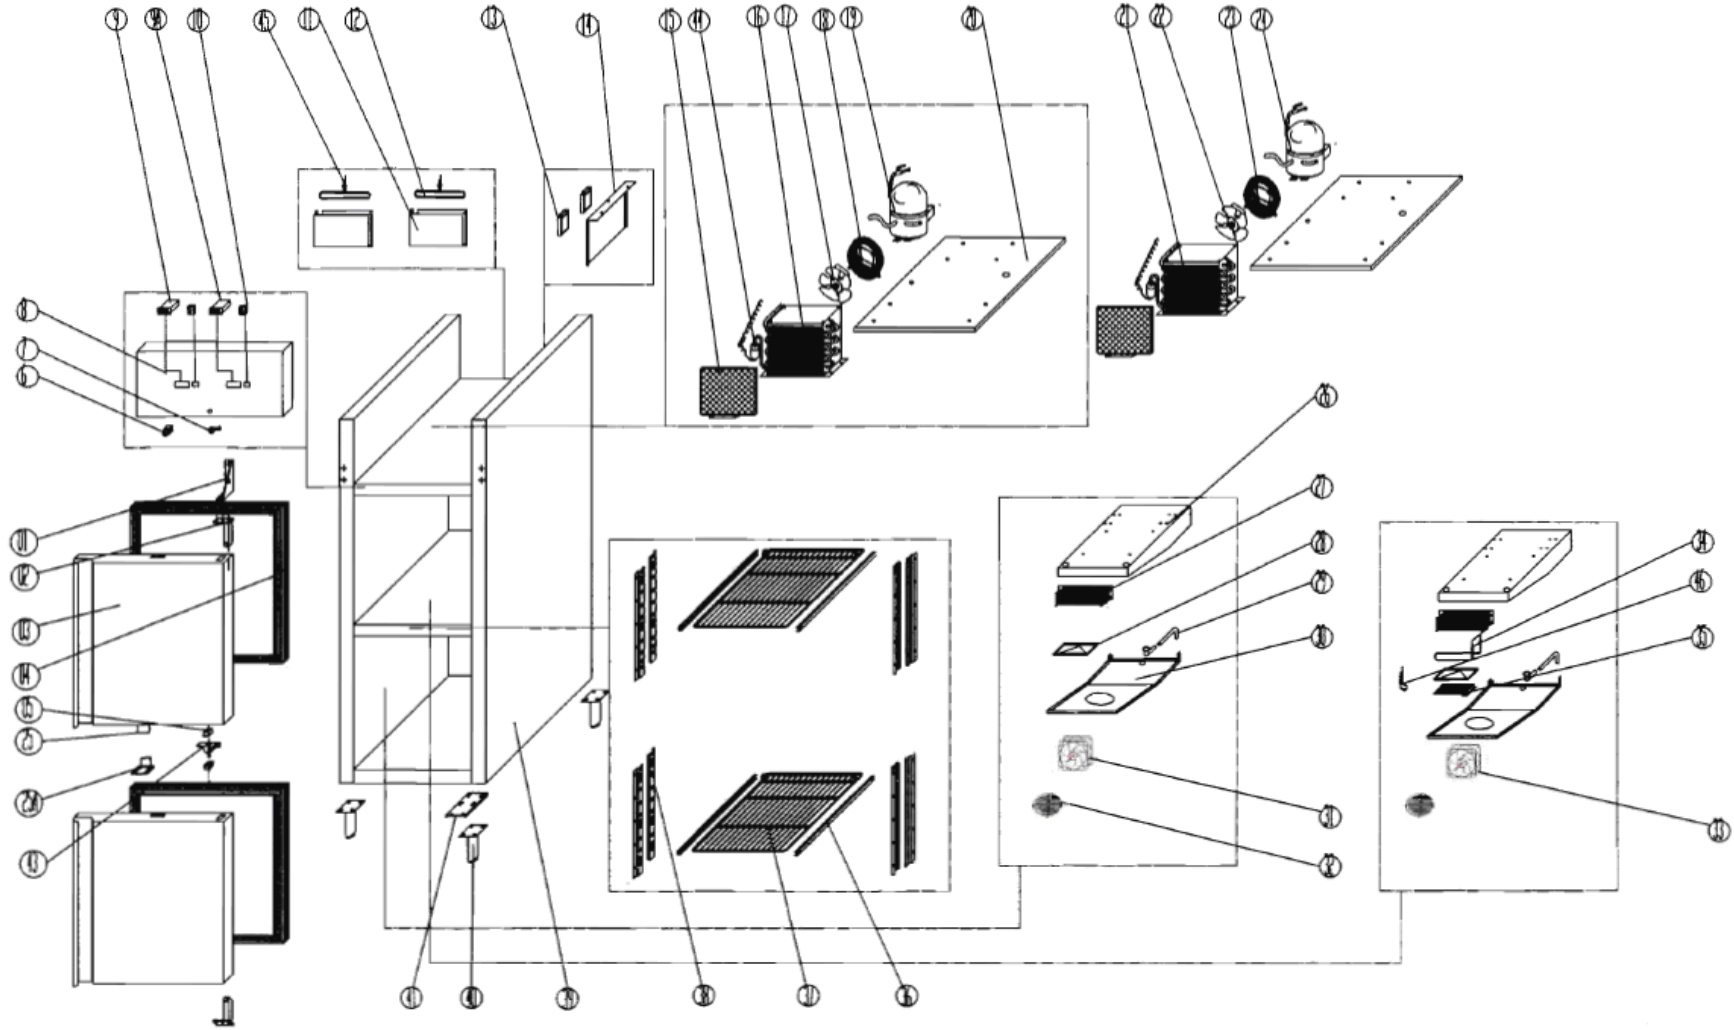

GNV600DT

NO.	CODE	NAME	MODEL	QUY.	MATERIAL
01	GN650TN.15	UP HINGE		1PC	STAINLESS
02	GN650TN.14	DOOR SPRING		2PCS	
03	GN600TNM.01	DOOR		2PCS	
04	GN600TNM.02	GASKET		2PCS	PVC
05	GN650TN.10	DOWN HINGE AXIS JACKET		2PCS	PLASTIC
06	GN650TN. 48	DOOR SWITCH	HC-050K4	1PC	
07	GN650TN. 86	LOCK		1PC	
08	SNACK400TN. 01	FRONT PANEL		1PC	
09	GN650TN. 47	THERMOSTAT	XR20C	1PC	
09A	GN650BT. 16	THERMOSTAT	XR60C	1PC	
10	S900. 01	MAIN SWITCH	KCKD-044	2PCS	
11	GN60TN. 01	WATER BOX		2PCS	
12	GN600DT. 04	DISCHARGE PIPE		1PC	
13	GN650TN. 16	JUNCTION BOX		2PCS	
14	GN650TN. 08	FIXING STRIP		1PC	
15	S903. 08	FILTER		2PCS	
16	GN650TN. 38	CONDENSER		1PC	
17	GN650TN. 34	CONDENSER FAN	CA01-01/ ϕ 200	1PC	
18	GN650TN. 46	BASKET GUARD GRILL		1PC	
19	S900. 41	COMPRESSOR	0F1350A	1PC	
20	SNACK400TN. 10	UNIT BOARD		2PCS	
21	GN650BT. 13	CONDENSER		1PC	