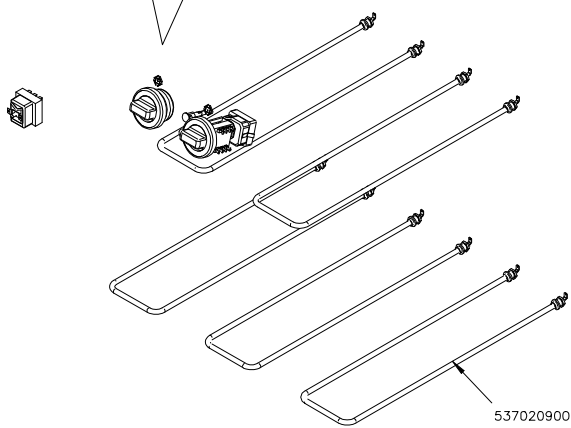

Page	Pos	Code	Description
001		541097100	NEUTRAL SPACER 78
001		537007700	TERMINAL BLOCK THREEPHASE 40A
001		536012000	HEXAGONAL LOCK NUT PG-21
001		537021900	CABLE SECURING CLAMP V.TEC 21 D.24
001		537017000	PLATE 220X220 W2600 V230
001		544191200	UPPER PLATE PC-78E SQUARE PLATE
001		537019900	PLATE D.220 W2600 V230
001		544190900	UPPER PLATE PC-78E ROUND PLATE
001		541104500	CONTROL PANEL CF4-78E
001		544173300	LEFT SIDE PANEL RANGE S.70
001		536005200	INOX LEG 2" 120-180 M10
001		544173200	RIGHT SIDE PANEL RANGE S.70
002		539018900	INDEX FOR KNOB
002		537000300	COMMUTATOR 7 POSITIONS S.49 16A
002		536013800	KNOB D.70 BLACK 6*5 WITH SPRING
002		539022500	ADHESIVE GRADUATED DISC FOR KNOB
002		537014100	WHITE WARNING LIGHT 250V
003		544187100	OVEN INNER DOOR GN 2/1 S.70
003		531022900	HINGE DOOR WHEEL HOLDER S.70
003		531022800	LEFT OVEN DOOR HINGE S.70
003		531022700	RIGHT OVEN DOOR HINGE 70LINE
003		544186900	OVEN DOOR GN 2/1 S.70
003		531013100	OVEN DOOR HANDLE OF 70/90-LINE
003		544187200	
003		544187000	OVEN DOOR GN 3/1 S.70
004		533037600	LOCK SPRING FOR BULB
004		536010800	OVEN GASKET GN 2/1 (1261)
004		531030500	LHD SUPPORT GRID FOR OVEN OF 70LINE
004		531030200	OVEN GRID GN 2/1 FOR 70 LINE
004		531030400	RHD SUPPORT GRID FOR OVEN OF 70LINE
004		544198900	70 ELECTRICAL OVEN BOTTOM GN2/1
005		537012800	SAFETY THERMOSTAT 420°C THREEPHASE
005		539018800	INDEX FOR OVEN KNOB
005		539023800	SIGN PLATE FOR OVEN TIMER
005		539023900	SIGN PLATE FOR OVEN TEMPERATURE
005		537014100	WHITE WARNING LIGHT 250V
005		537014200	GREEN WARNING LIGHT 250V
005		531024800	TIMER 120'- 360°
005		536013800	KNOB D.70 BLACK 6*5 WITH SPRING
005		539023600	ADHESIVE GRADUATED DISC FOR KNOB
005		537000900	THERMOSTAT 50-320°C THREEPHASE
005		537001200	FIXING BRACKET FOR THERMOSTAT/COMM.
005		537000200	COMMUTATOR 1 POS. 3PHASE S.49 16A
005		539017900	ADHESIVE GRADUATED DISC FOR KNOB
005		537020900	HEATING ELEMENT 1000W 230V OVEN S70