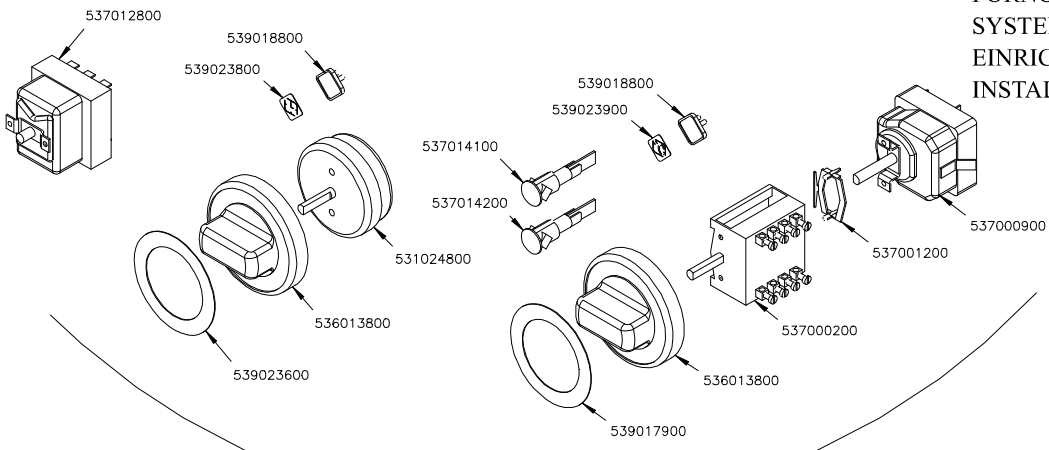

Page	Pos	Code	Description
001		541097100	NEUTRAL SPACER 78
001		537007700	TERMINAL BLOCK THREEPHASE 40A
001		536012000	HEXAGONAL LOCK NUT PG-21
001		537021900	CABLE SECURING CLAMP V.TEC 21 D.24
001		537017000	PLATE 220X220 W2600 V230
001		544191200	UPPER PLATE PC-78E SQUARE PLATE
001		537019900	PLATE D.220 W2600 V230
001		544190900	UPPER PLATE PC-78E ROUND PLATE
001		541104500	CONTROL PANEL CF4-78E
001		544173300	LEFT SIDE PANEL RANGE S.70
001		536005200	INOX LEG 2" 120-180 M10
001		544173200	RIGHT SIDE PANEL RANGE S.70
002		539018900	INDEX FOR KNOB
002		537000300	COMMUTATOR 7 POSITIONS S.49 16A
002		536013800	KNOB D.70 BLACK 6*5 WITH SPRING
002		539022500	ADHESIVE GRADUATED DISC FOR KNOB
002		537014100	WHITE WARNING LIGHT 250V
003		544187100	OVEN INNER DOOR GN 2/1 S.70
003		531022900	HINGE DOOR WHEEL HOLDER S.70
003		531022800	LEFT OVEN DOOR HINGE S.70
003		531022700	RIGHT OVEN DOOR HINGE 70LINE
003		544186900	OVEN DOOR GN 2/1 S.70
003		531013100	OVEN DOOR HANDLE OF 70/90-LINE
003		544187200	
003		544187000	OVEN DOOR GN 3/1 S.70
004		533037600	LOCK SPRING FOR BULB
004		536010800	OVEN GASKET GN 2/1 (1261)
004		531030500	LHD SUPPORT GRID FOR OVEN OF 70LINE
004		531030200	OVEN GRID GN 2/1 FOR 70 LINE
004		531030400	RHD SUPPORT GRID FOR OVEN OF 70LINE
004		544198900	70 ELECTRICAL OVEN BOTTOM GN2/1
005		537012800	SAFETY THERMOSTAT 420°C THREEPHASE
005		539018800	INDEX FOR OVEN KNOB
005		539023800	SIGN PLATE FOR OVEN TIMER
005		539023900	SIGN PLATE FOR OVEN TEMPERATURE
005		537014100	WHITE WARNING LIGHT 250V
005		537014200	GREEN WARNING LIGHT 250V
005		531024800	TIMER 120'- 360°
005		536013800	KNOB D.70 BLACK 6*5 WITH SPRING
005		539023600	ADHESIVE GRADUATED DISC FOR KNOB
005		537000900	THERMOSTAT 50-320°C THREEPHASE
005		537001200	FIXING BRACKET FOR THERMOSTAT/COMM.
005		537000200	COMMUTATOR 1 POS. 3PHASE S.49 16A
005		539017900	ADHESIVE GRADUATED DISC FOR KNOB
005		537020900	HEATING ELEMENT 1000W 230V OVEN S70