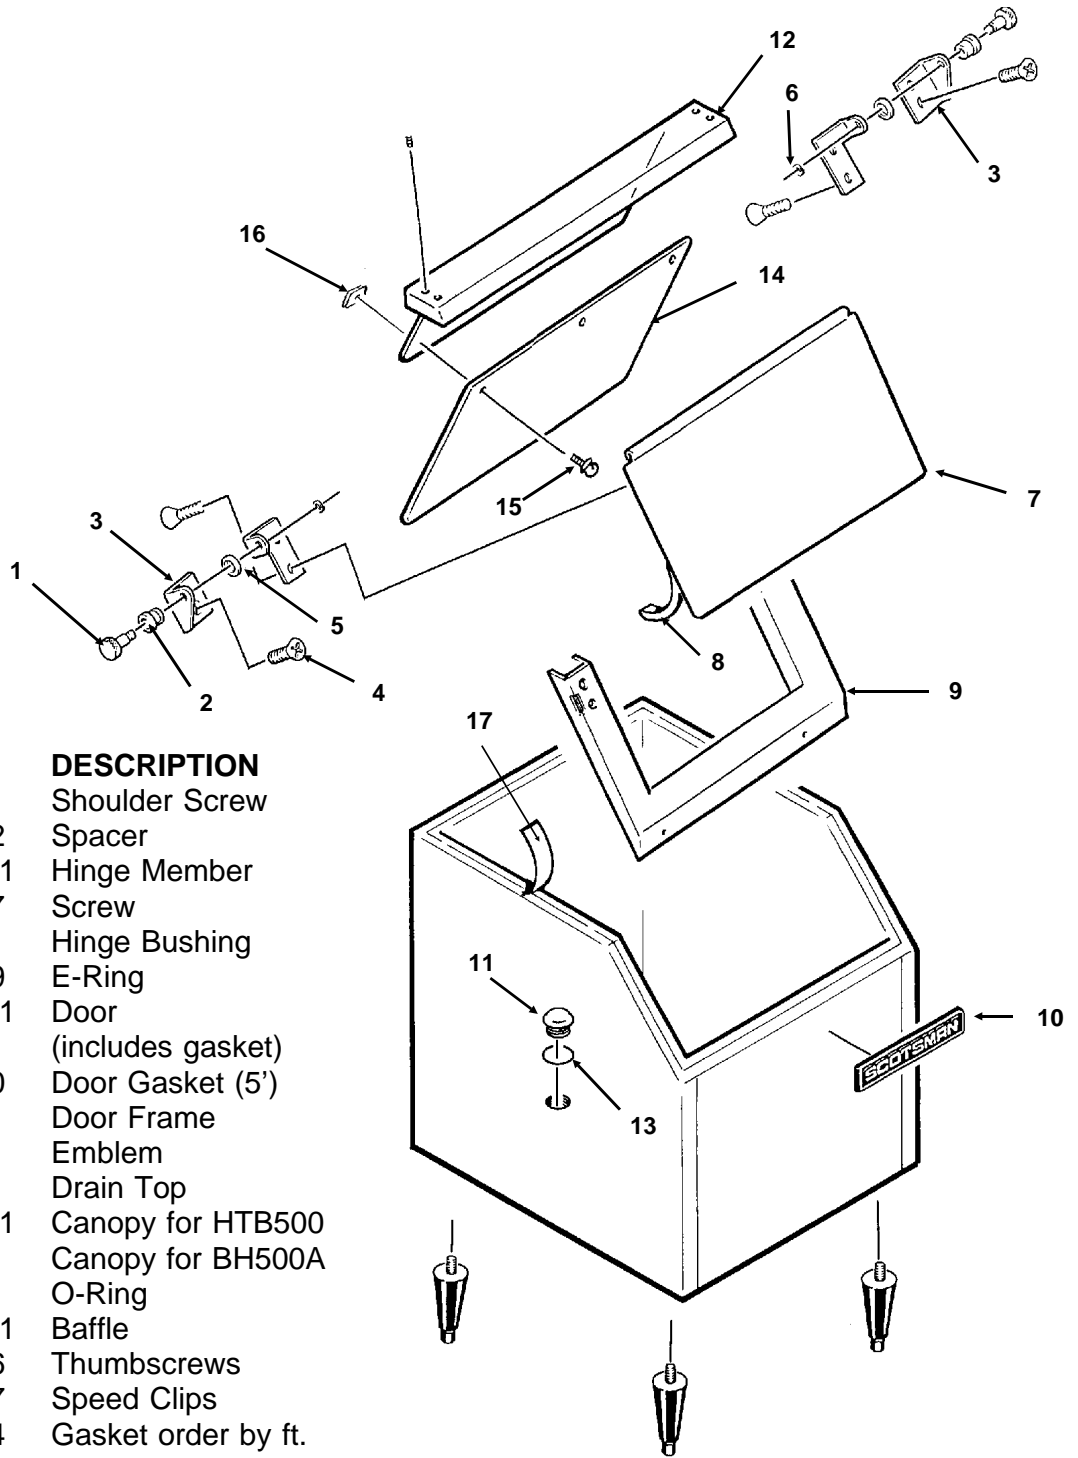

Bins and Accessories Service Parts

HTB500/BH500A

ITEM NUMBER	PART NUMBER	DESCRIPTION
1	02-2806-01	Shoulder Screw
2	02-2380-02	Spacer
3	A31248-001	Hinge Member
4	03-1404-07	Screw
5	02-2380-01	Hinge Bushing
6	03-1539-09	E-Ring
7	A32648-001	Door (includes gasket)
8	13-0595-00	Door Gasket (5')
9	02-2857-01	Door Frame
10	15-0711-01	Emblem
11	02-2809-01	Drain Top
12	A32317-001	Canopy for HTB500
	no number	Canopy for BH500A
13	13-0617-11	O-Ring
14	A32580-001	Baffle
15	03-0727-06	Thumbscrews
16	03-1423-07	Speed Clips
17	19-0503-04	Gasket order by ft.