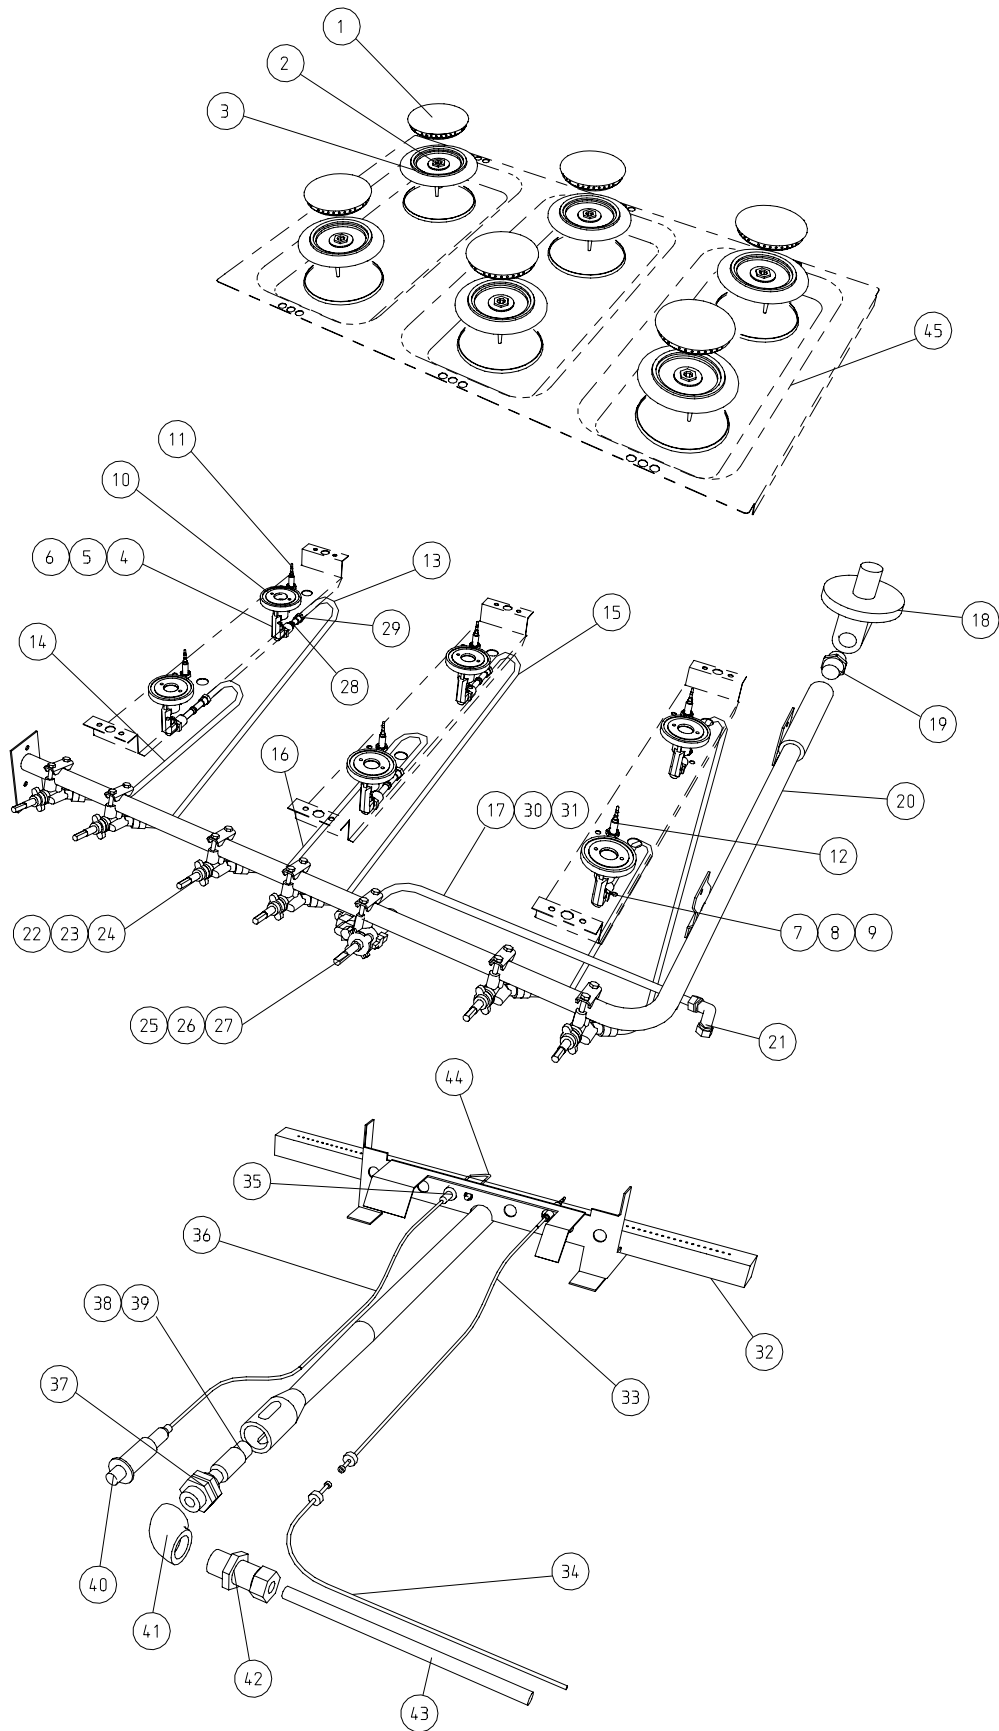

G2101 OT RANGE

FITMENTS

Item	Spares No.	Description
1.	535480046	Rear hob rail
2.	535480047	Front hob rail
3.	535480048	Outer side panel
4.	535480049	Control panel
5.	535480050	LH door assembly
6.	535480051	RH door assembly
7.	535400130	Pan support (painted)
8.	535400140	Pan support (enamelled)
9.	535400010	Control knob for open top control
10.	535480052	Control knob for oven control
11.	535480053	Hob drip tray
12.	535480054	Door catch
13.	535480055	Door handle

Item	Spares No.	Description
14.	535480056	Door seal - RH door
15.	535480057	Door seal - LH door
16.	535480058	Door hinge - top LH
17.	535480059	Door hinge - bottom LH
18.	535480060	Door hinge - top RH
19.	535480061	Door hinge - bottom RH
20.	535480062	Oven drip tray
21.	535480063	Oven bottom plate
22.	535480064	Oven shelf
23.	535480065	Oven shelf hanger
24.	535480066	Bracket for oven shelf hanger
25.	535480067	Adjustable leg
26.	535480077	Door hinge bush

G2101 OT RANGE

CONTROLS

G2101 OT RANGE

CONTROLS

Item	Spares No.	Description
1.	535480006	Burner cap
2.	535400070	Burner venturi
3.	535400060	Burner base
4.	535400080	Injector holder c/w injector (Natural)
5.	535480007	Injector (OT - Natural) Ø1.75mm
6.	535480008	Injector (OT - Propane) Ø1.07mm
7.	535400090	Injector holder w/ boost injector (Nat.)
8.	535480009	OT boost injector (Natural) Ø1.95
9.	535480010	OT boost injector (Propane) Ø1.2
10.	535400100	Lock nut for injector holder
11.	535480011	OT thermocouple - short
12.	535480012	OT thermocouple - long
13.	535400050	Burner pipe - rear outer
14.	535400040	Burner pipe - front outer
15.	535400030	Burner pipe - rear middle
16.	535400020	Burner pipe - front middle
17.	535480013	Top feed pipe - oven
18.	535480015	Governor
19.	535480016	³ / ₄ " BSP fitting
20.	535480017	Float rail
21.	535480019	Oven feed pipe elbow
22.	535480020	Burner control - open top
23.	535480021	Bypass screw (Ø0.84mm) - Natural