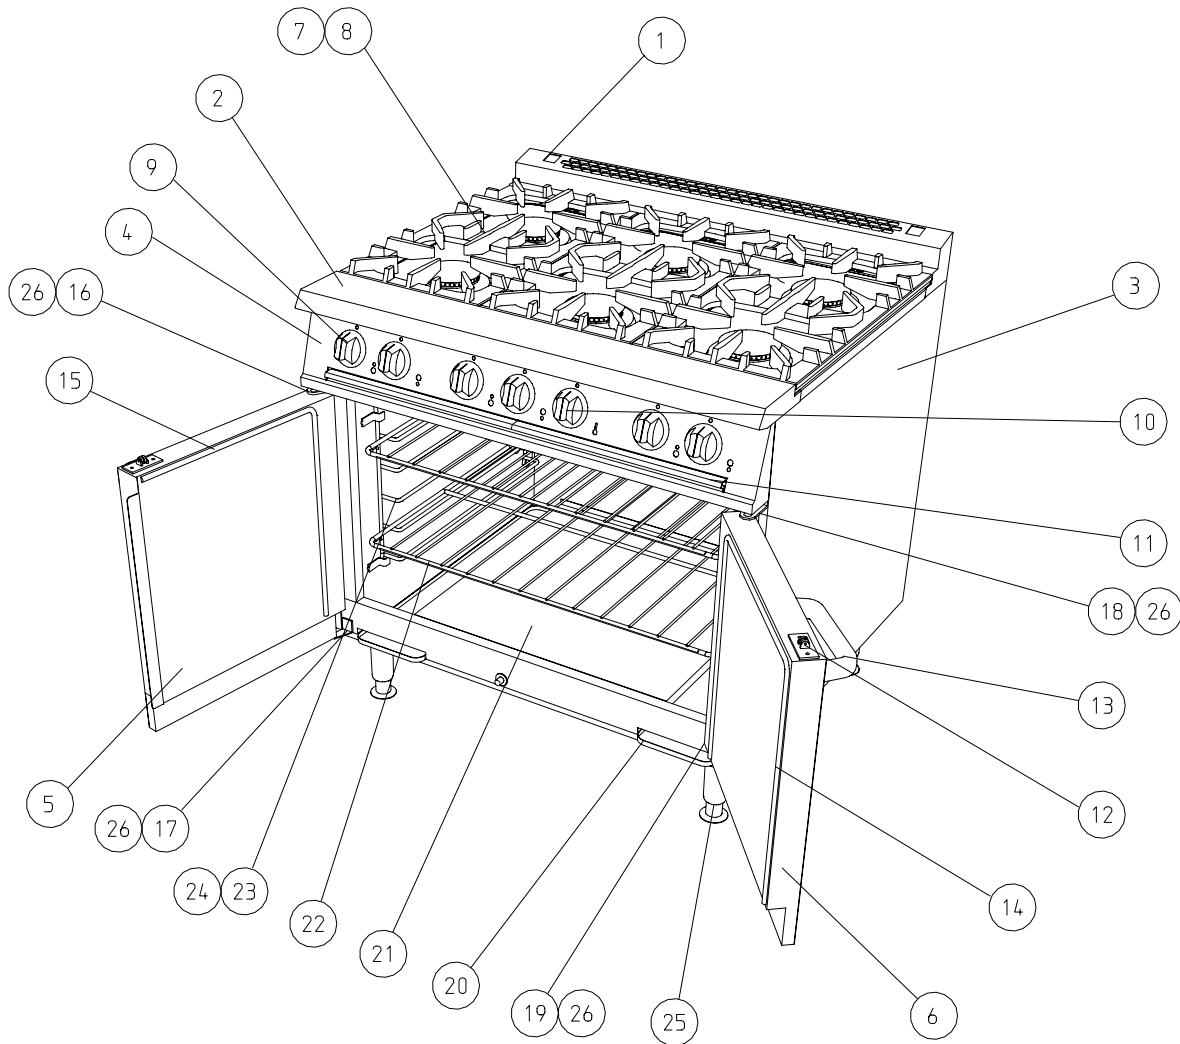

G2101 OT RANGE

FITMENTS

Item	Spares No.	Description
1.	535480046	Rear hob rail
2.	535480047	Front hob rail
3.	535480048	Outer side panel
4.	535480049	Control panel
5.	535480050	LH door assembly
6.	535480051	RH door assembly
7.	535400130	Pan support (painted)
8.	535400140	Pan support (enamelled)
9.	535400010	Control knob for open top control
10.	535480052	Control knob for oven control
11.	535480053	Hob drip tray
12.	535480054	Door catch
13.	535480055	Door handle

Item	Spares No.	Description
14.	535480056	Door seal - RH door
15.	535480057	Door seal - LH door
16.	535480058	Door hinge - top LH
17.	535480059	Door hinge - bottom LH
18.	535480060	Door hinge - top RH
19.	535480061	Door hinge - bottom RH
20.	535480062	Oven drip tray
21.	535480063	Oven bottom plate
22.	535480064	Oven shelf
23.	535480065	Oven shelf hanger
24.	535480066	Bracket for oven shelf hanger
25.	535480067	Adjustable leg
26.	535480077	Door hinge bush

G2101 OT RANGE

CONTROLS

G2101 OT RANGE

CONTROLS

Item	Spares No.	Description
1.	535480006	Burner cap
2.	535400070	Burner venturi
3.	535400060	Burner base
4.	535400080	Injector holder c/w injector (Natural)
5.	535480007	Injector (OT - Natural) Ø1.75mm
6.	535480008	Injector (OT - Propane) Ø1.07mm
7.	535400090	Injector holder w/ boost injector (Nat.)
8.	535480009	OT boost injector (Natural) Ø1.95
9.	535480010	OT boost injector (Propane) Ø1.2
10.	535400100	Lock nut for injector holder
11.	535480011	OT thermocouple - short
12.	535480012	OT thermocouple - long
13.	535400050	Burner pipe - rear outer
14.	535400040	Burner pipe - front outer
15.	535400030	Burner pipe - rear middle
16.	535400020	Burner pipe - front middle
17.	535480013	Top feed pipe - oven
18.	535480015	Governor
19.	535480016	³ / ₄ " BSP fitting
20.	535480017	Float rail
21.	535480019	Oven feed pipe elbow
22.	535480020	Burner control - open top
23.	535480021	Bypass screw (Ø0.84mm) - Natural