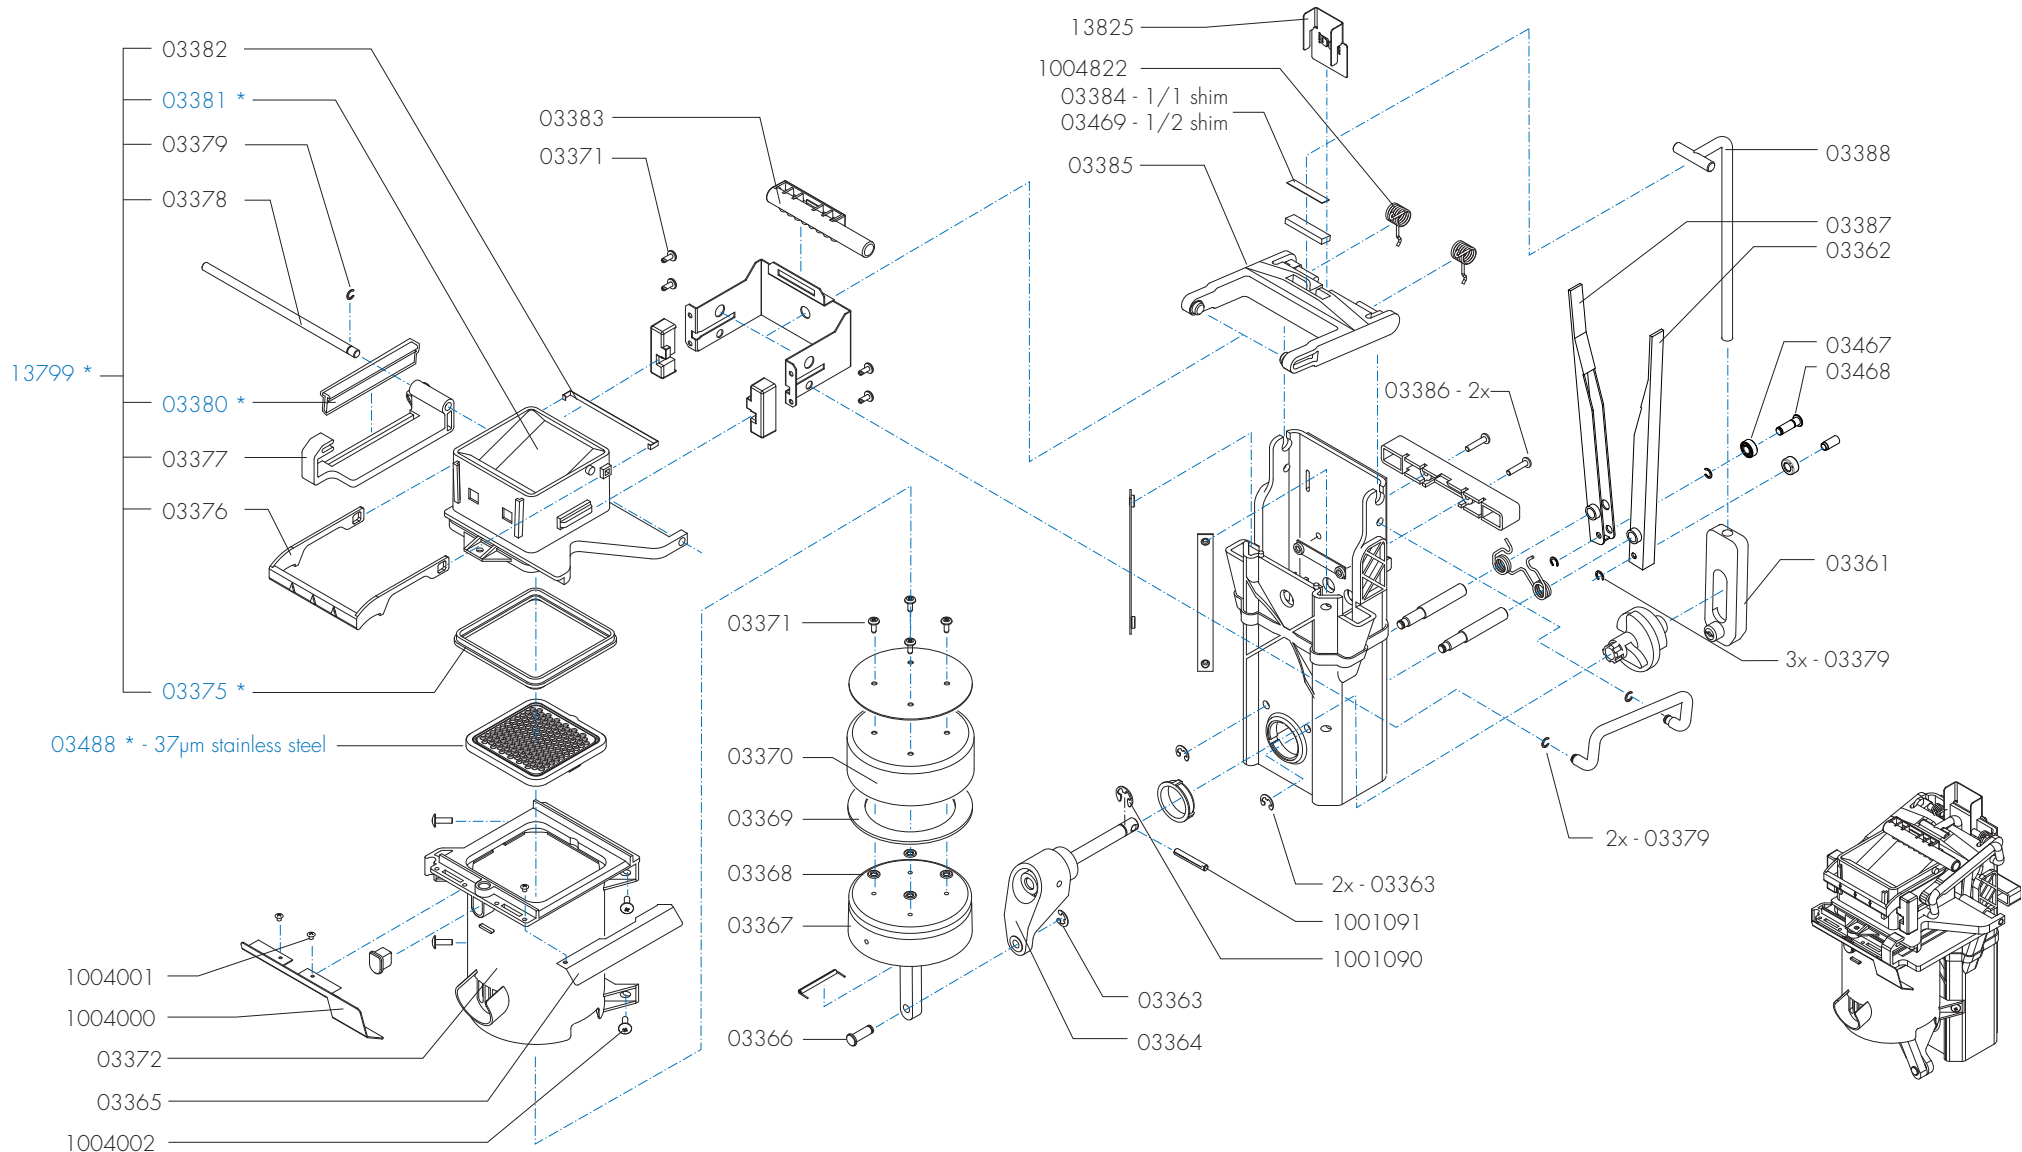

*Recommended Spare Part

Type : OPTIFRESH BEAN TOUCH	From mach. nr. : 1SA 13557	Page : 13 - 22	 www.animo.eu
Articlenumber : see page 1	Date : 05 - 2017	Rev : 0.3 - (05-07-2017)	
Rated voltage : 1N~ 220-240V 50-60Hz 2275W 2575W (PEAK)	Drawer : FdB Date : 24-01-17	Spare Parts Info	