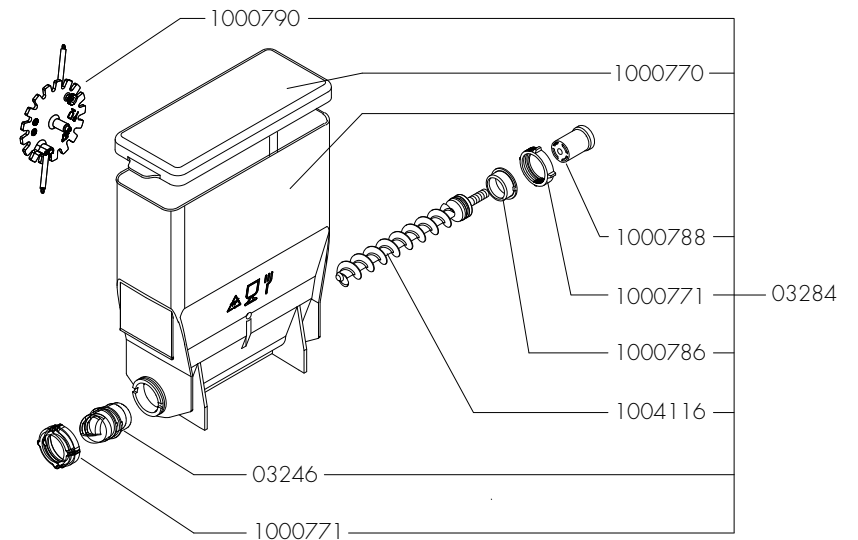

*Recomended Spare Part

Type : OPTIFRESH BEAN TOUCH

Articlenumber : see page 1

Rated voltage : 1N~ 220-240V 50-60Hz 2275W
2575W (PEAK)

From mach. nr. : 1SA 13557

Date : 05 - 2017

Drawer : FdB

Date : 24-01-17

Page : 15 - 22

Rev : 0.3 - (05-07-2017)

Spare Parts Info

ANIMO

www.animo.eu