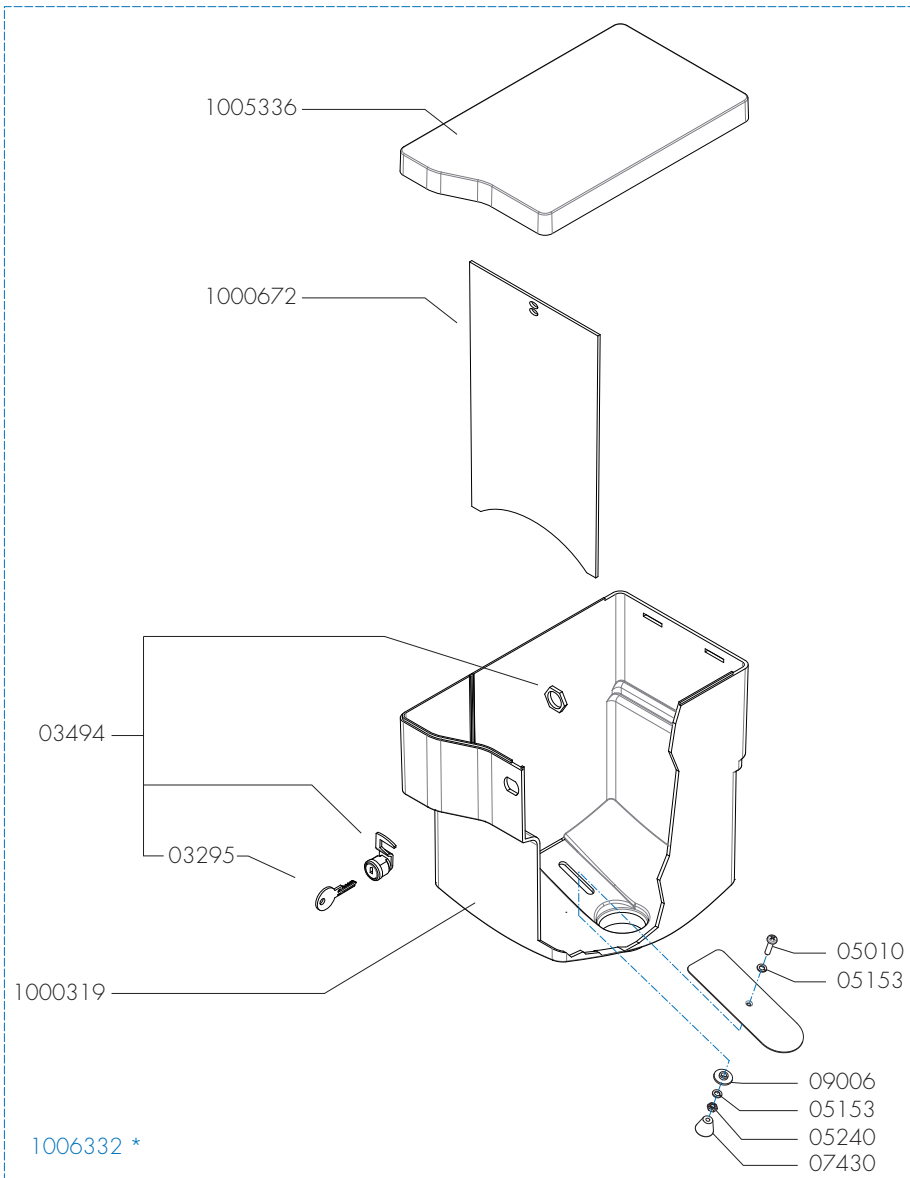

*Recomended Spare Part

Type : OPTIFRESH BEAN TOUCH

Articlenumber : see page 1

From mach. nr. : 1SA 13557

Date : 05 - 2017

Page : 14 - 22

Rev : 0.3 - (05-07-2017)

Rated voltage : 1N~ 220-240V 50-60Hz 2275W
2575W (PEAK)

Drawer : FdB

Date : 24-01-17

Spare Parts Info

ANIMO

www.animo.eu