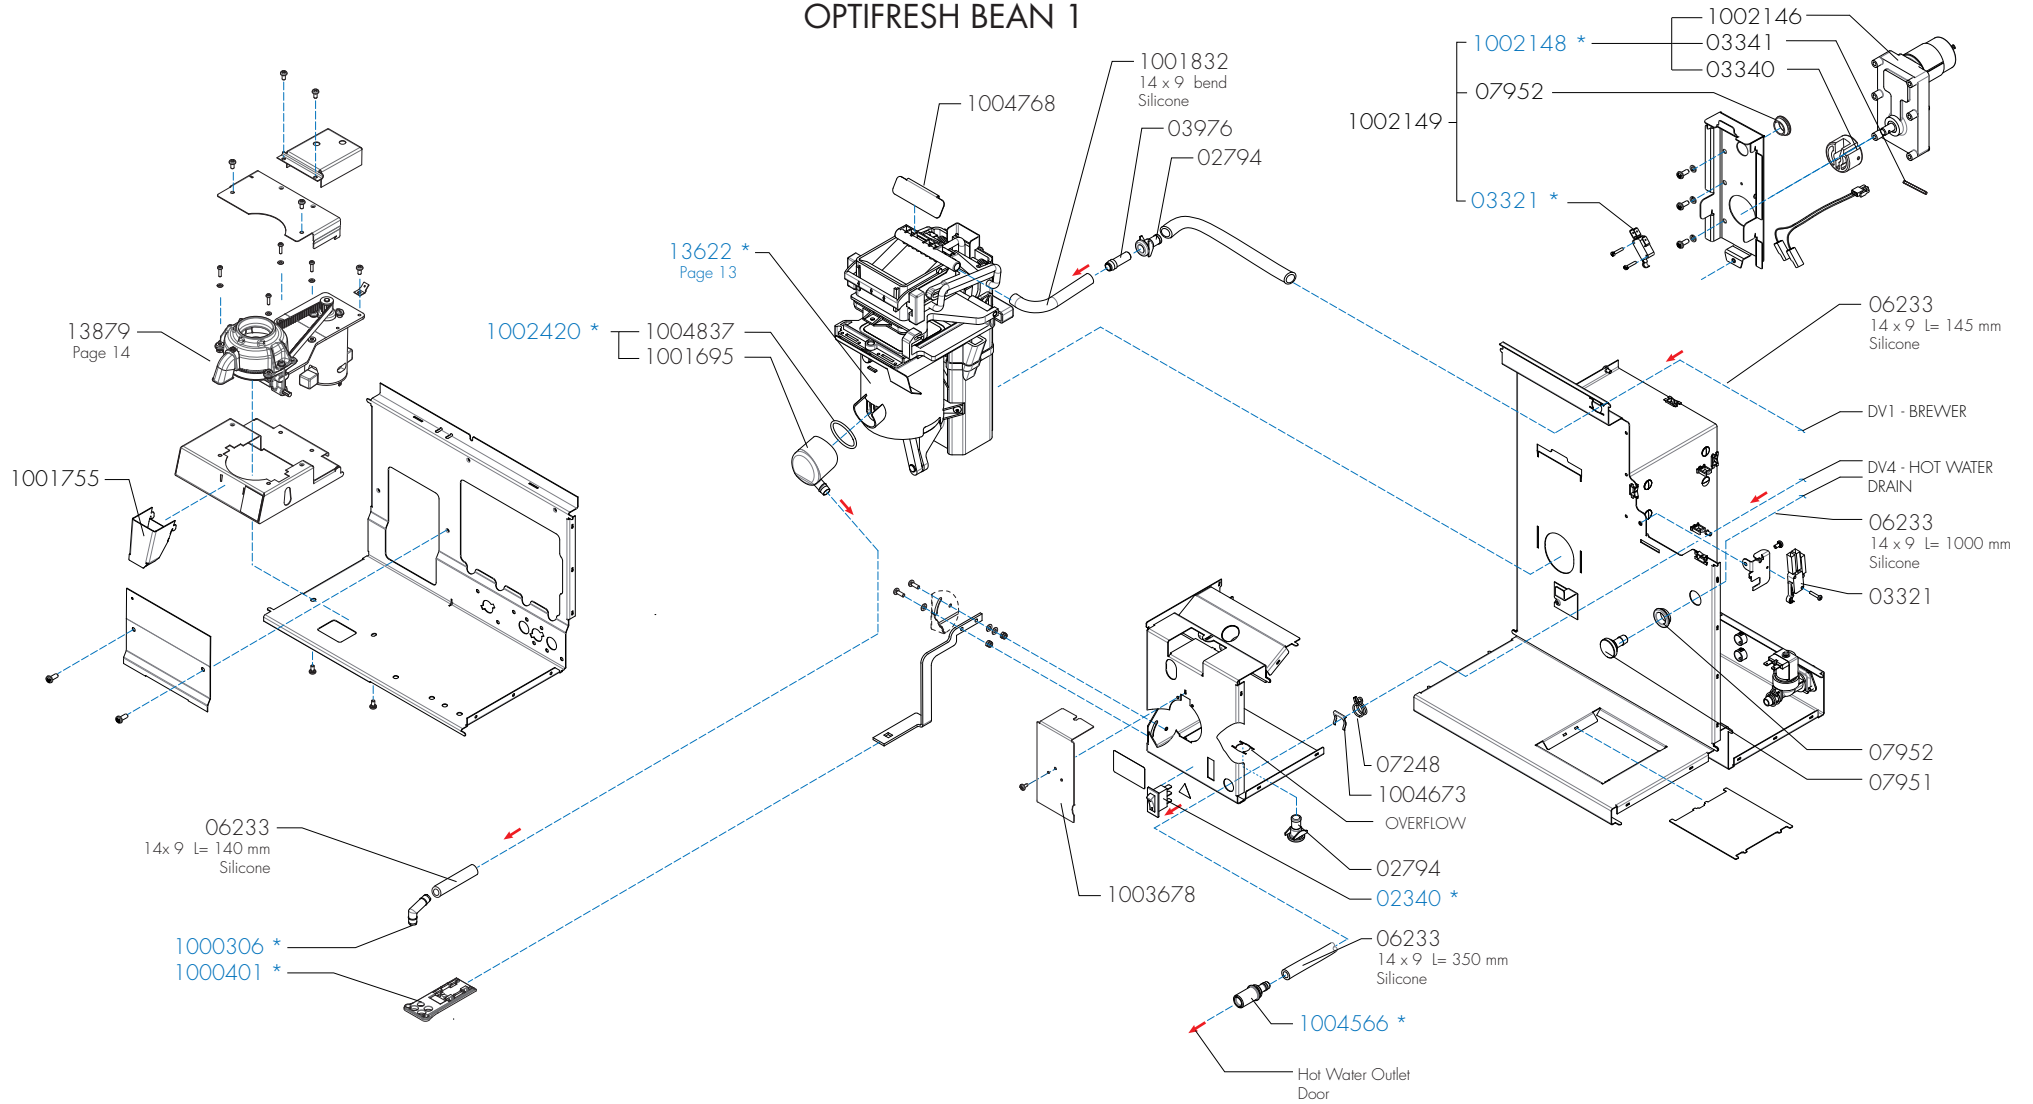

OPTIFRESH BEAN 1

*Recommended Spare Part

Type : OPTIFRESH BEAN TOUCH
 Articulenumber : see page 1

From mach. nr. : 1SA 13557
 Date : 05 - 2017

Page : 4 - 22
 Rev : 0.3 - (05-07-2017)

Rated voltage : 1N~ 220-240V 50-60Hz 2275W
 2575W (PEAK)