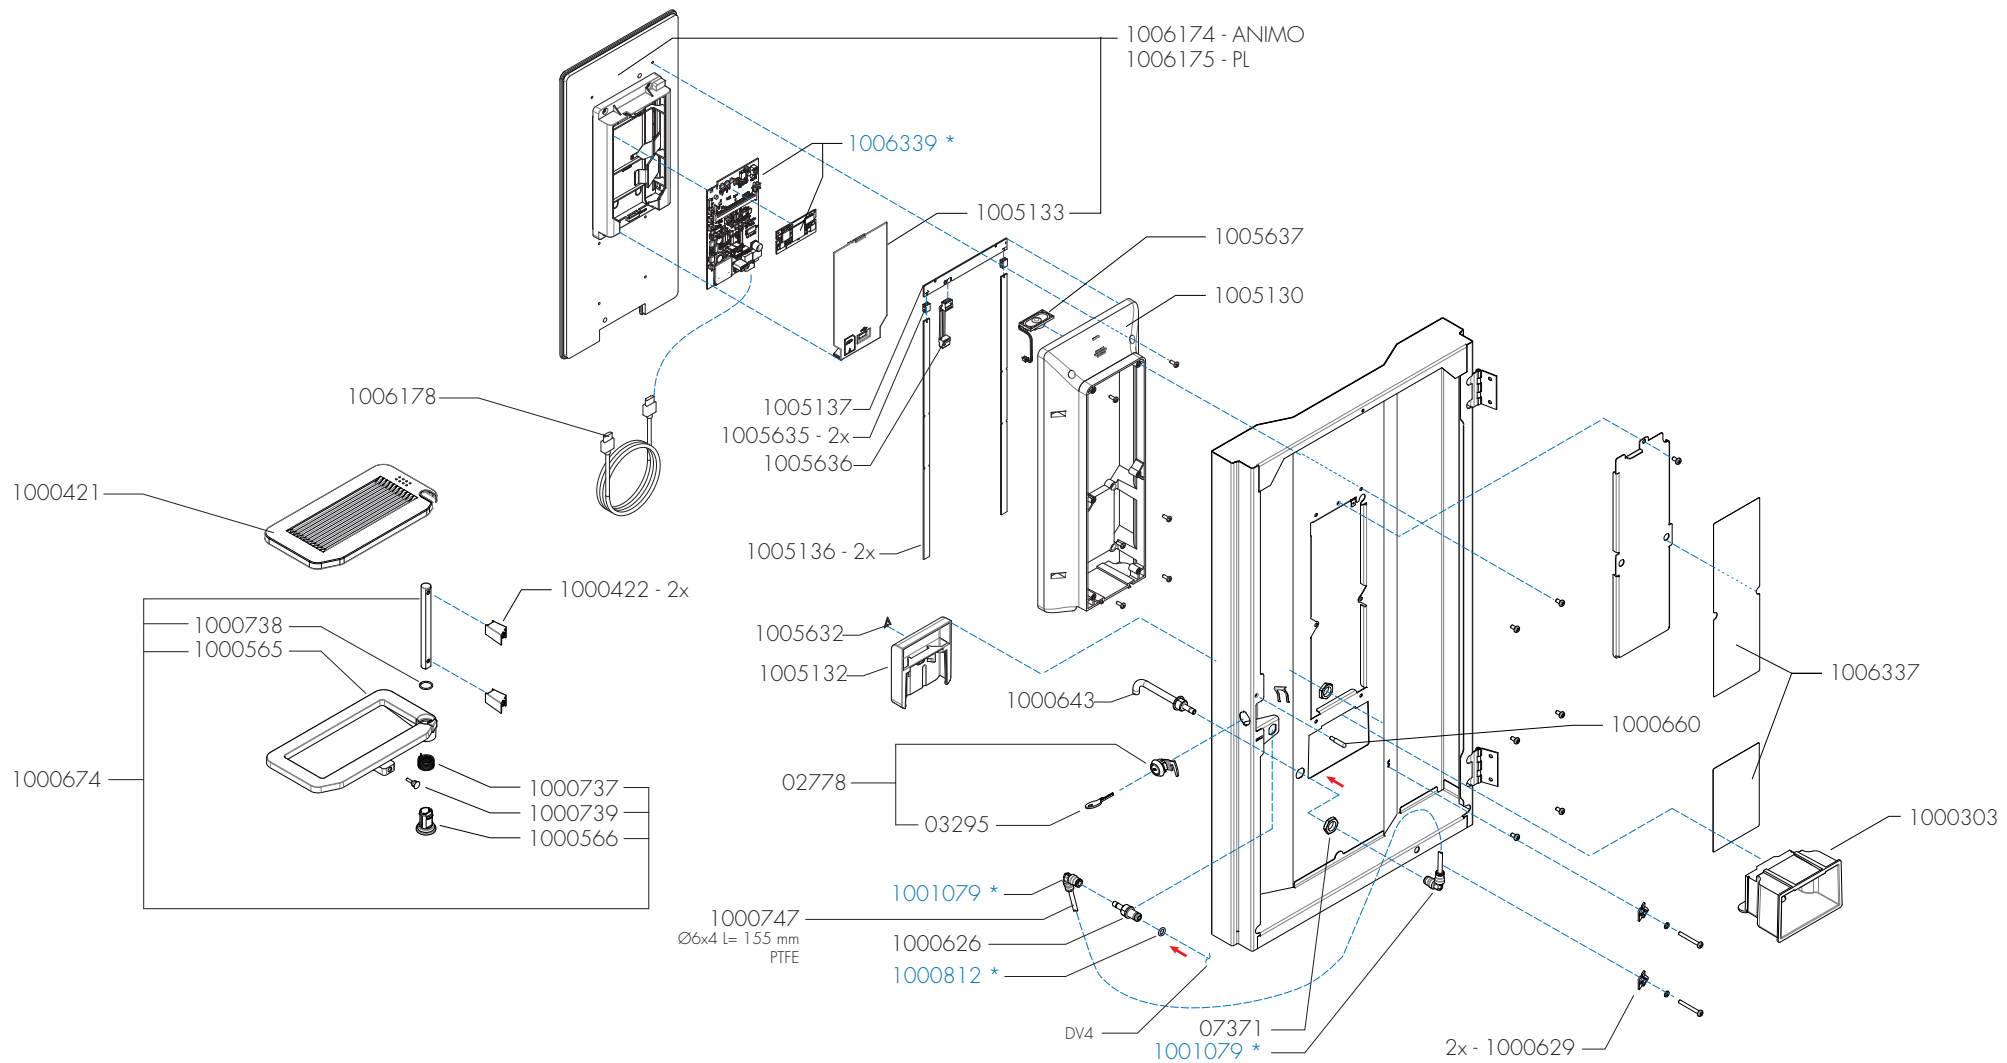

OPTIFRESH BEAN 4

*Recommended Spare Part

Type : OPTIFRESH BEAN TOUCH
 Articulenumber : see page 1

From mach. nr. : 1SA 13557
 Date : 05 - 2017

Page : 11 - 22
 Rev : 0.3 - (05-07-2017)

Rated voltage : 1N~ 220-240V 50-60Hz 2275W
 2575W (PEAK)

Drawer : FdB
 Date : 24-01-17

Spare Parts Info

ANIMO

www.animo.eu

*Recomended Spare Part

Type : OPTIFRESH BEAN TOUCH

Articlenumber : see page 1

From mach. nr. : 1SA 13557