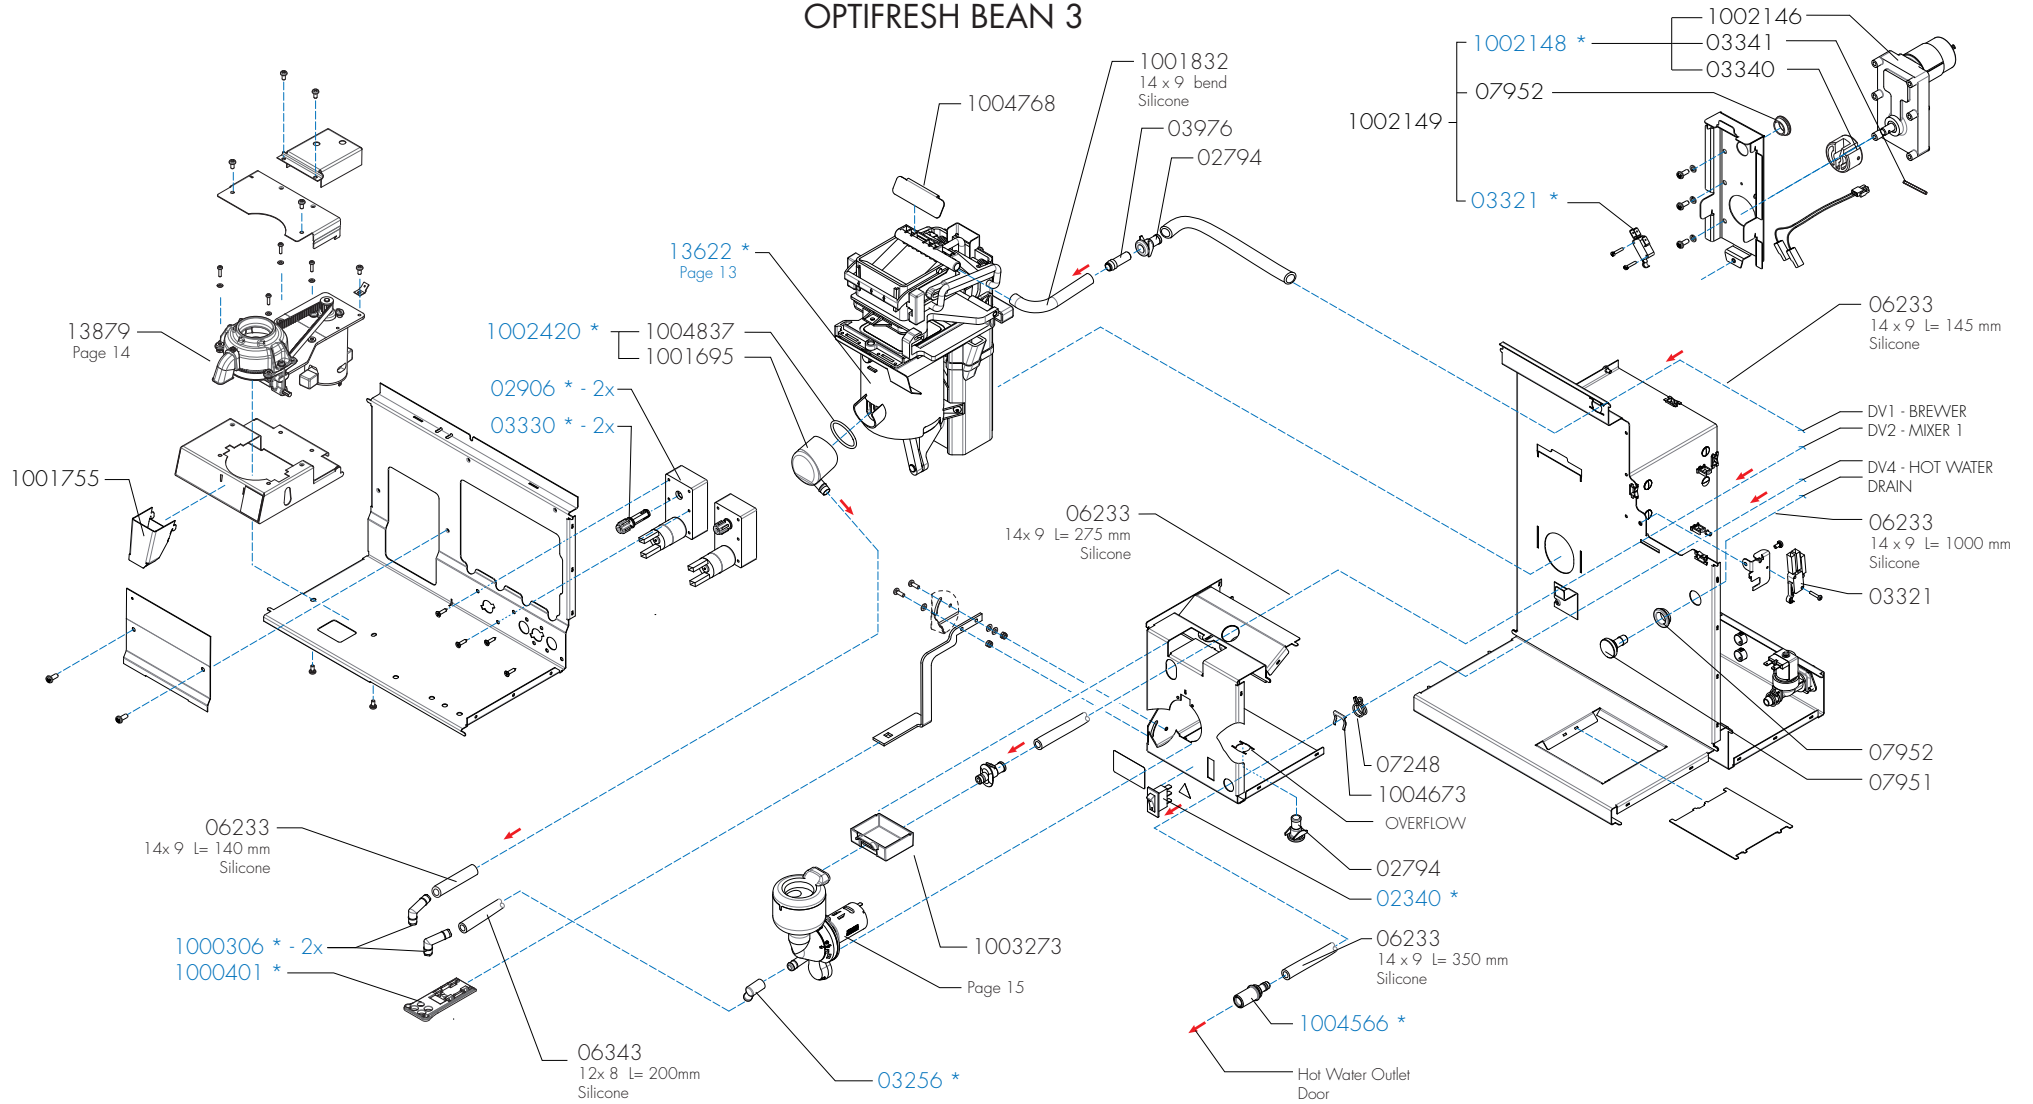

Page : 5 - 22
 Rev : 0.3 - (05-07-2017)

Rated voltage : 1N~ 220-240V 50-60Hz 2275W
 2575W (PEAK)

Drawer : FdB
 Date : 24-01-17

Spare Parts Info

ANIMO

www.animo.eu

OPTIFRESH BEAN 3

*Recommended Spare Part