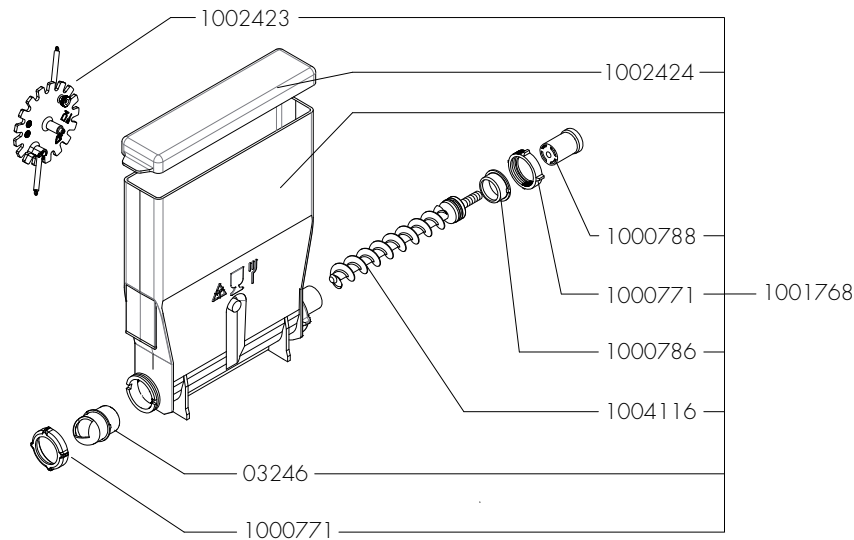

*Recomended Spare Part

Type : OPTIFRESH BEAN TOUCH

Articlenumber : see page 1

Rated voltage : 1N~ 220-240V 50-60Hz 2275W
2575W (PEAK)

From mach. nr. : 1SA 13557

Date : 05 - 2017

Drawer : FdB

Date : 24-01-17

Page : 15 - 22

Rev : 0.3 - (05-07-2017)

Spare Parts Info

ANIMO

www.animo.eu