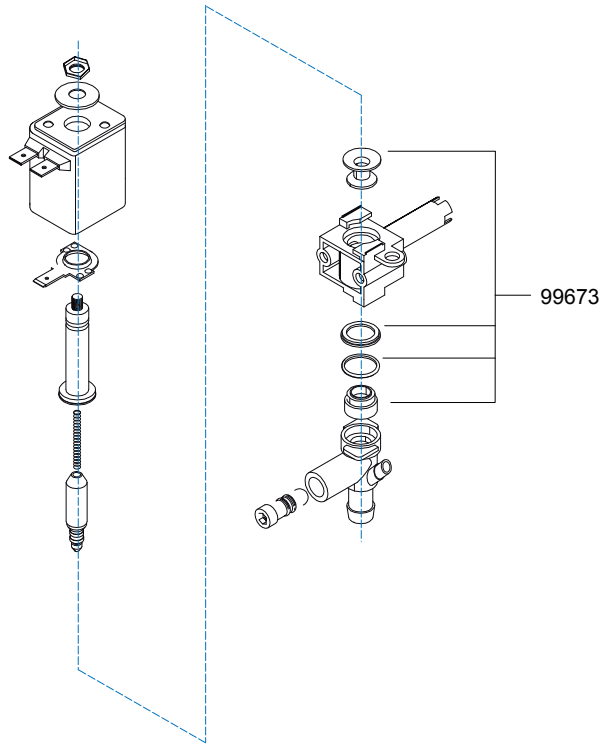

Accessories

99673
Replacement set solenoid 03250