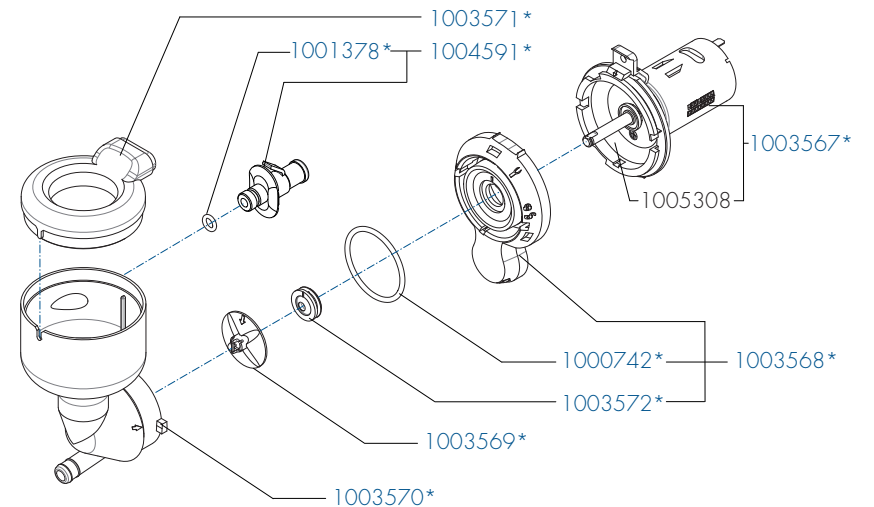

*Recomended Spare Part

Type : OPTIFRESH BEAN TOUCH

Articlenumber : see page 1

Rated voltage : 1N~ 220-240V 50-60Hz 2275W
2575W (PEAK)

From mach. nr. : 1SA 13557

Date : 05 - 2017

Drawer : FdB

Date : 24-01-17

Page : 15 - 22

Rev : 0.3 - (05-07-2017)

Spare Parts Info

ANIMO

www.animo.eu