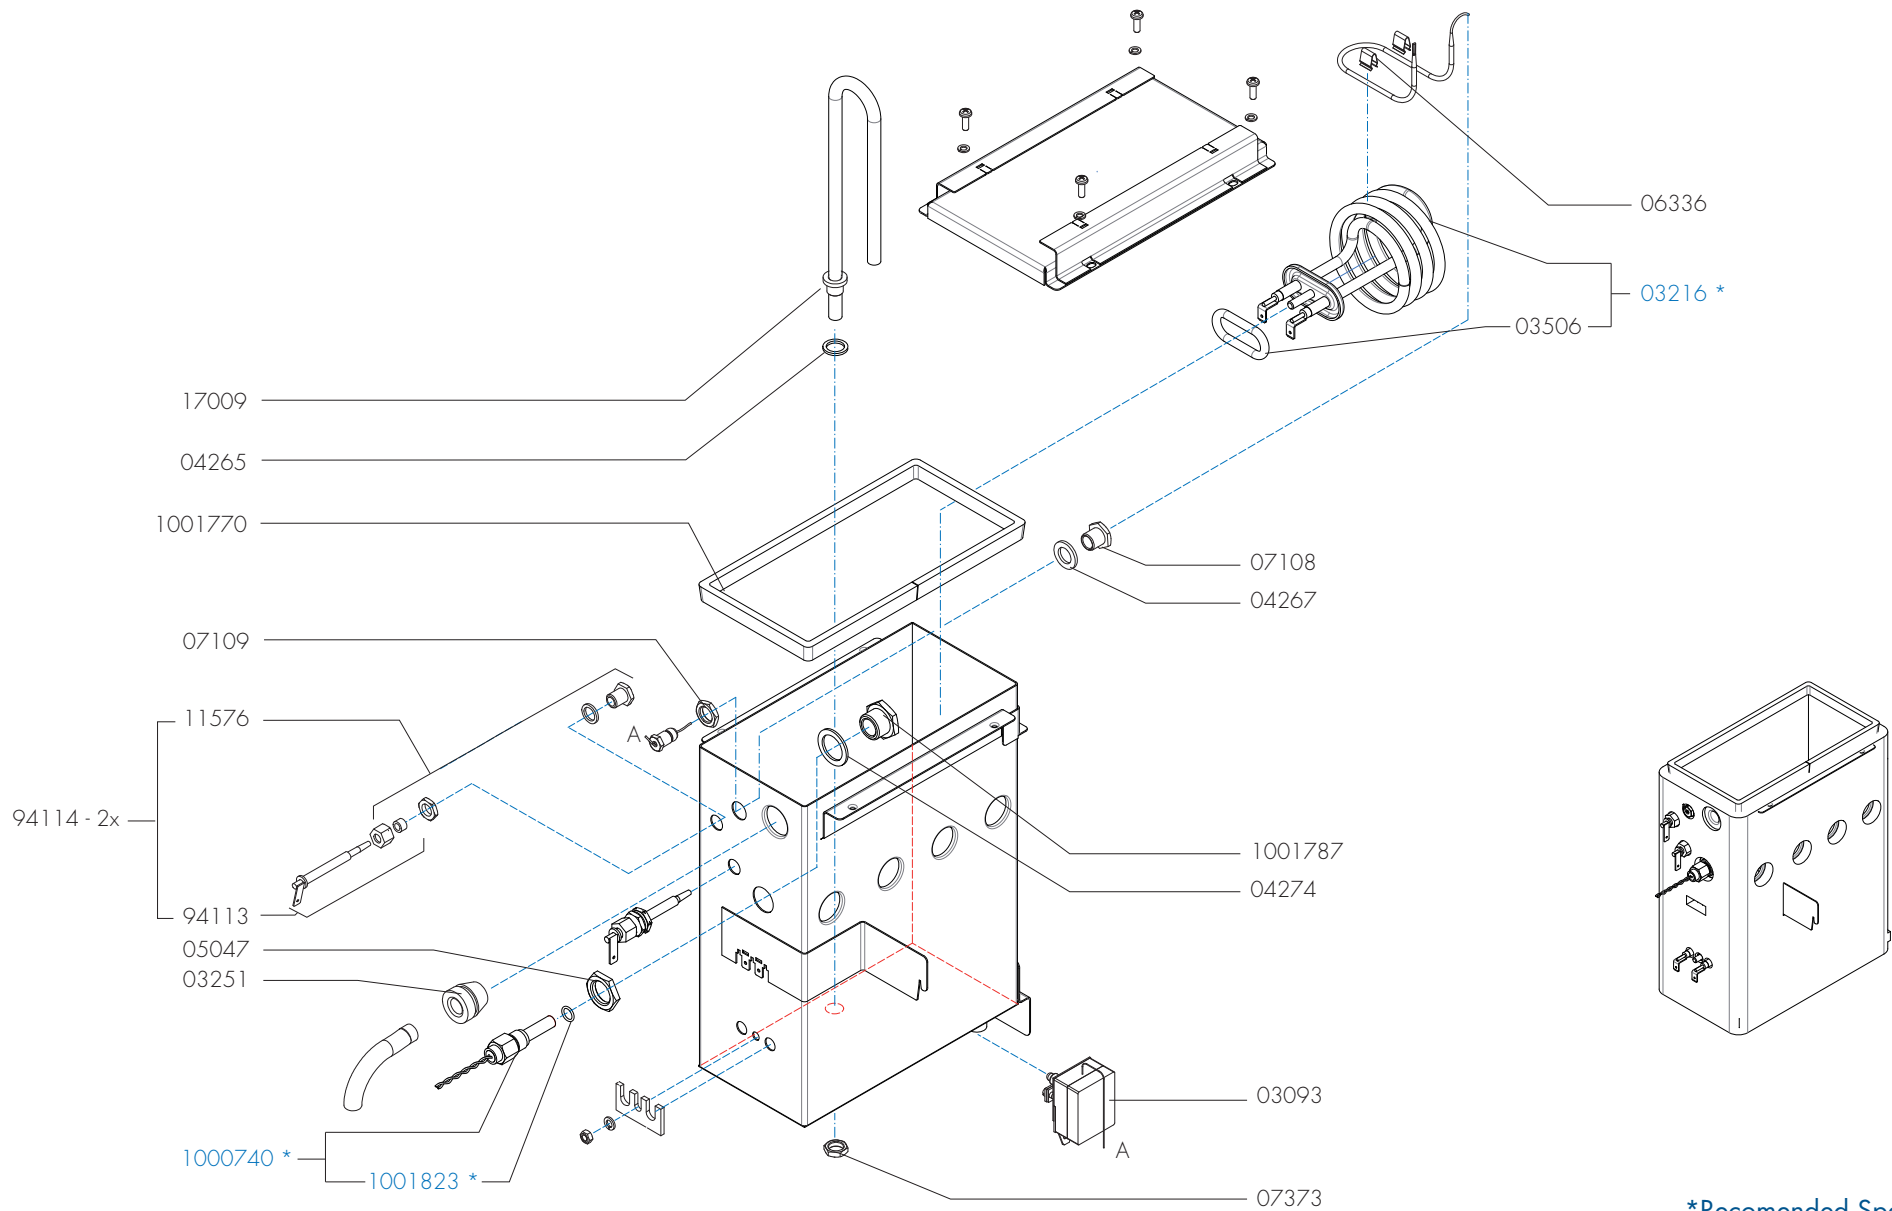

*Recomended Spare Part

Type : OPTIFRESH BEAN TOUCH Articulenumber : see page 1	From mach. nr. : 1SA 13557 Date : 05 - 2017	Page : 16 - 22 Rev : 0.3 - (05-07-2017)	 www.animo.eu
Rated voltage : 1N~ 220-240V 50-60Hz 2275W 2575W (PEAK)	Drawer : FdB Date : 24-01-17	Spare Parts Info