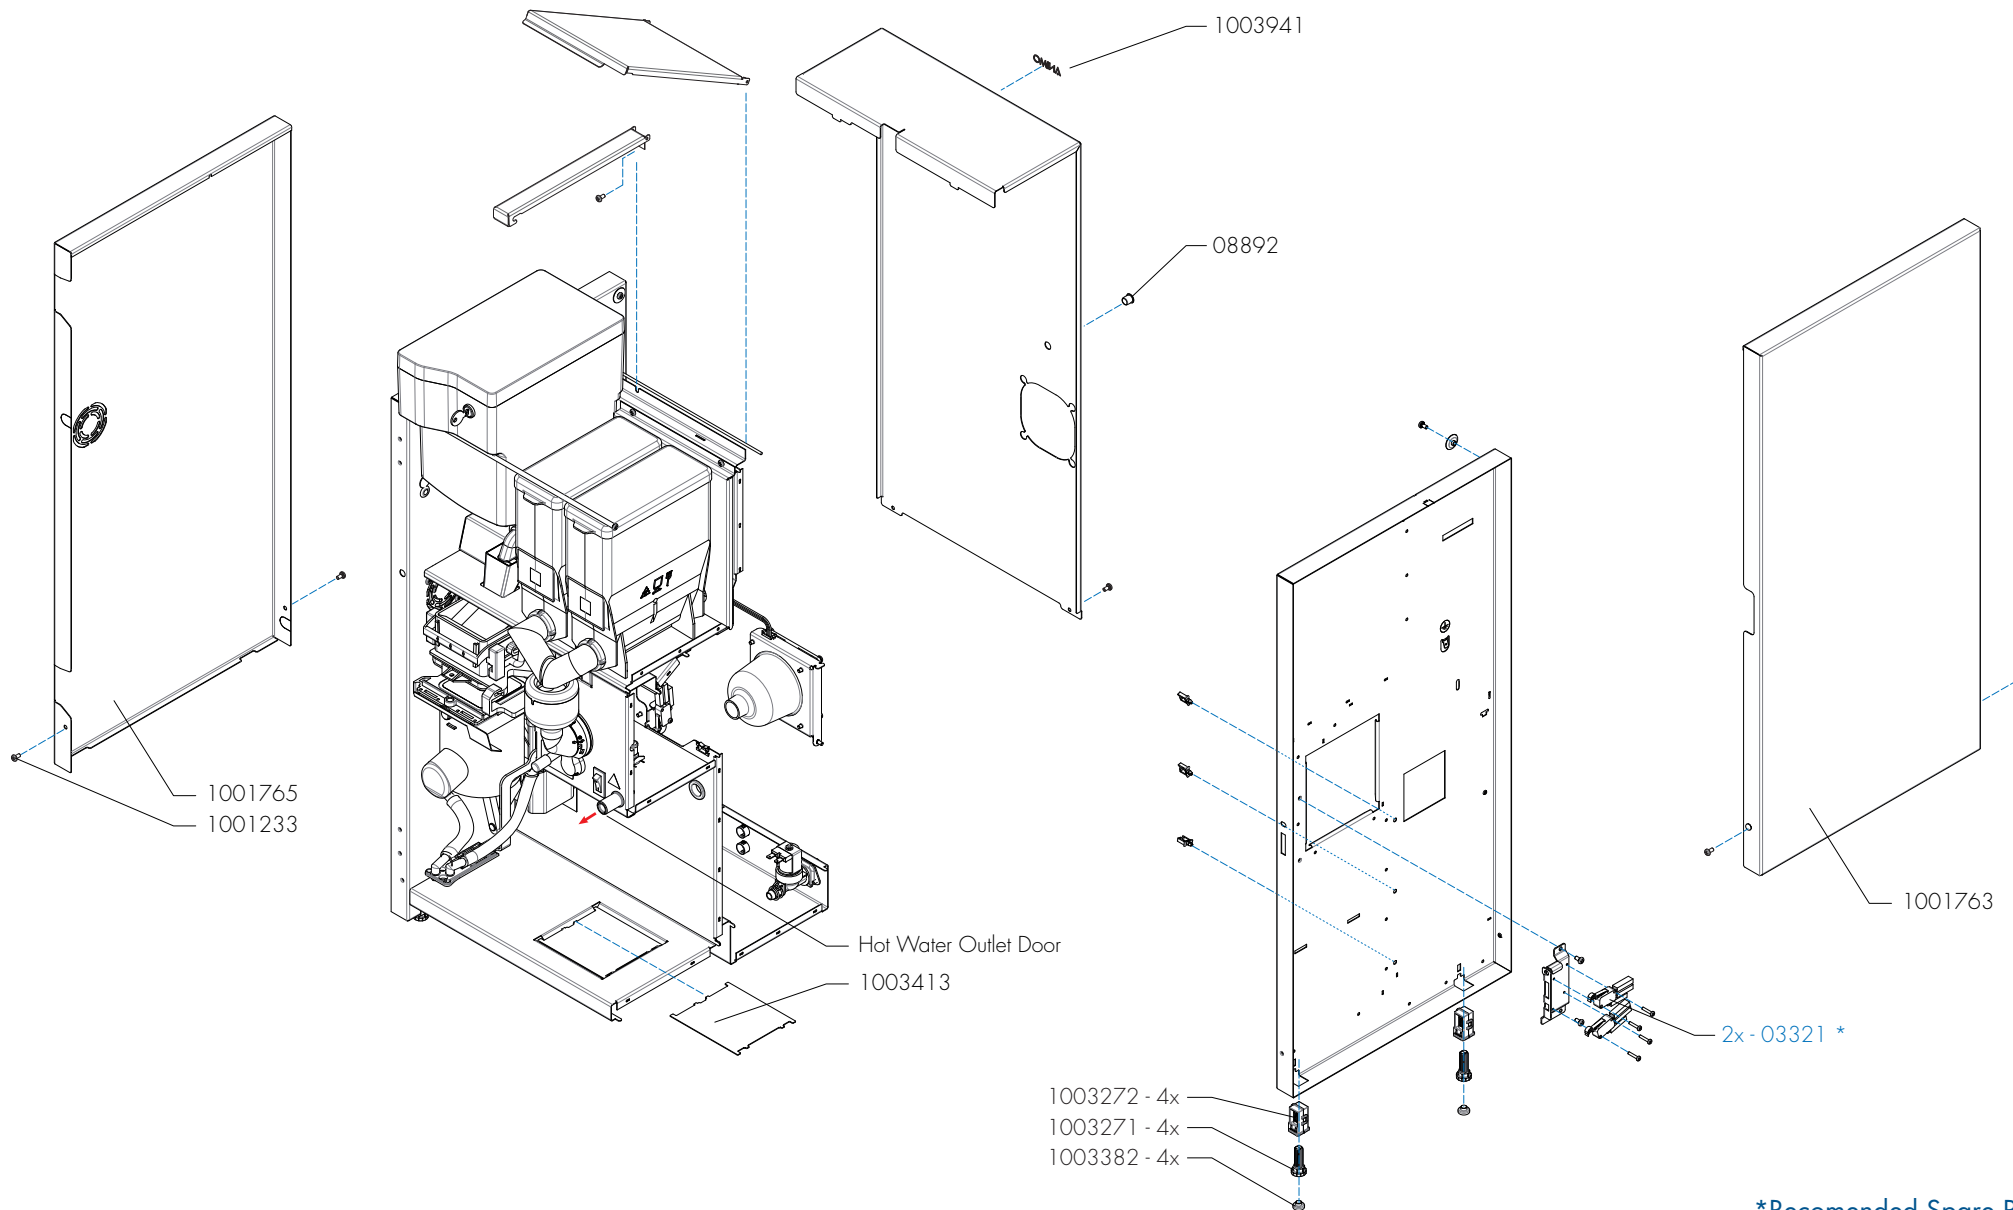

*Recomended Spare Part

Type : OPTIFRESH BEAN TOUCH

Articlenumber : see page 1

From mach. nr. : 1SA 13557

Date : 05 - 2017

Page : 2 - 22

Rev : 0.3 - (05-07-2017)

Rated voltage : 1N~ 220-240V 50-60Hz 2275W
2575W (PEAK)

Drawer : FdB
Date : 24-01-17

Spare Parts Info

ANIMO

www.animo.eu