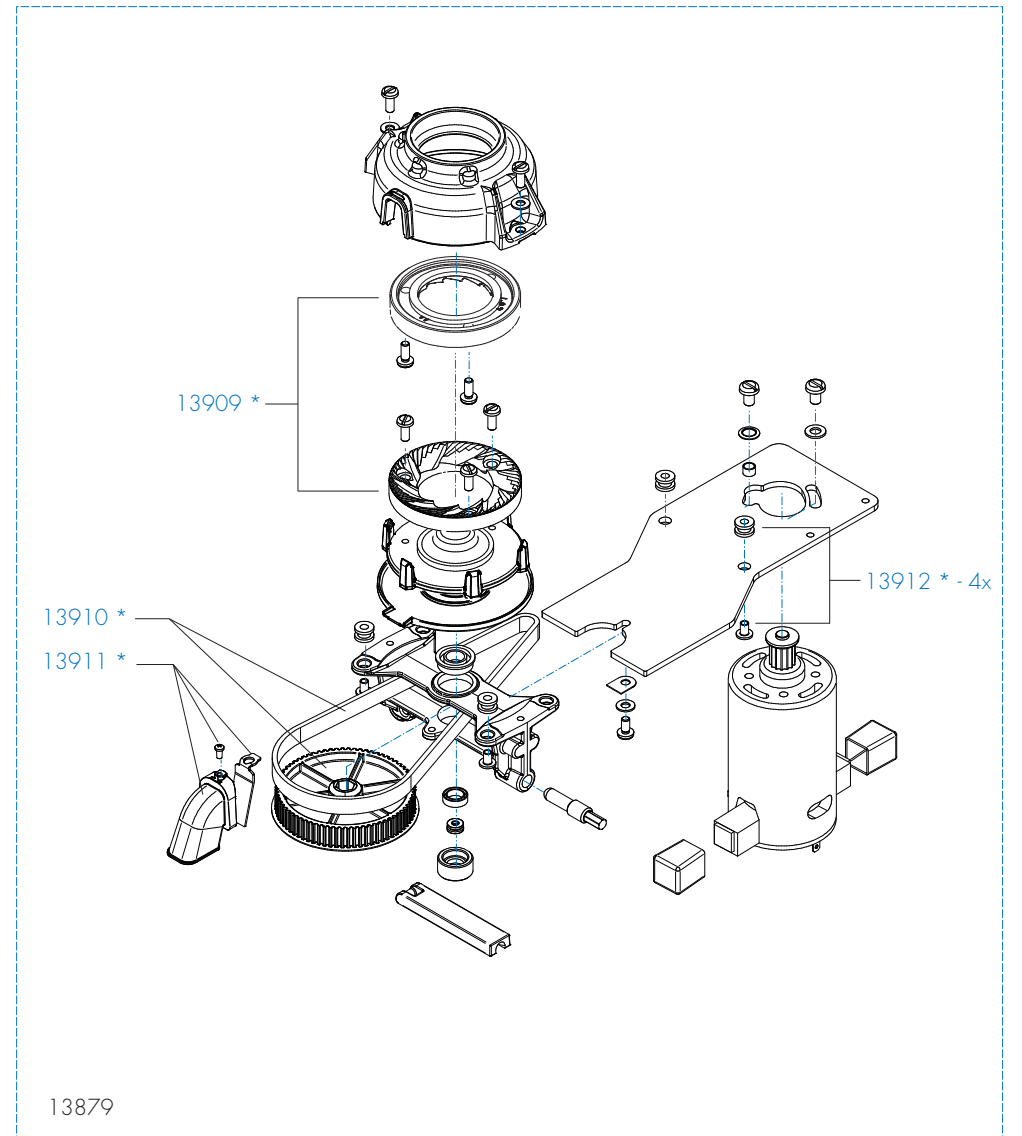

*Recomended Spare Part

Type : OPTIFRESH BEAN TOUCH

Articlenumber : see page 1

From mach. nr. : 1SA 13557

Date : 05 - 2017

Page : 14 - 22

Rev : 0.3 - (05-07-2017)

Rated voltage : 1N~ 220-240V 50-60Hz 2275W
2575W (PEAK)

Drawer : FdB

Date : 24-01-17

Spare Parts Info

ANIMO

www.animo.eu