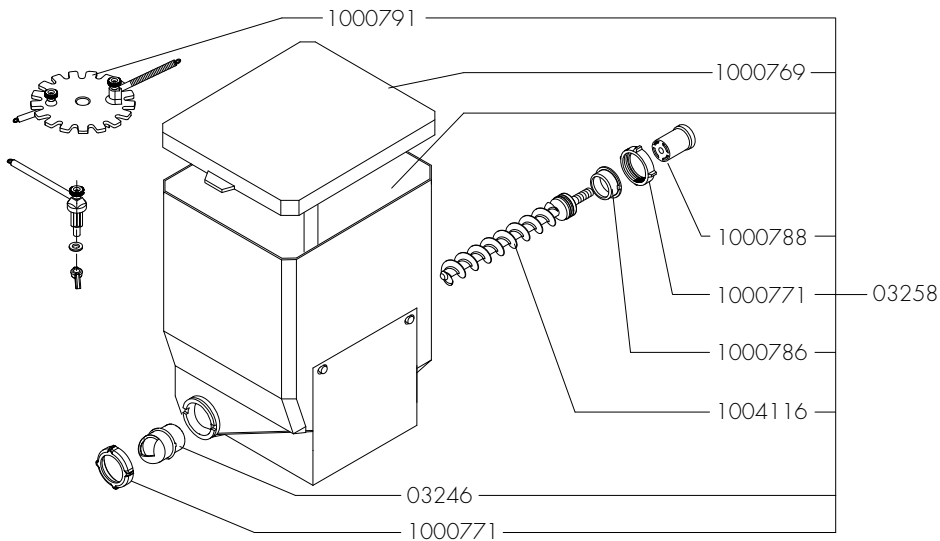

*Recomended Spare Part

Type : OPTIFRESH BEAN TOUCH

Articlenumber : see page 1

Rated voltage : 1N~ 220-240V 50-60Hz 2275W
2575W (PEAK)

From mach. nr. : 1SA 13557

Date : 05 - 2017

Drawer : FdB

Date : 24-01-17

Page : 15 - 22

Rev : 0.3 - (05-07-2017)

Spare Parts Info

ANIMO

www.animo.eu