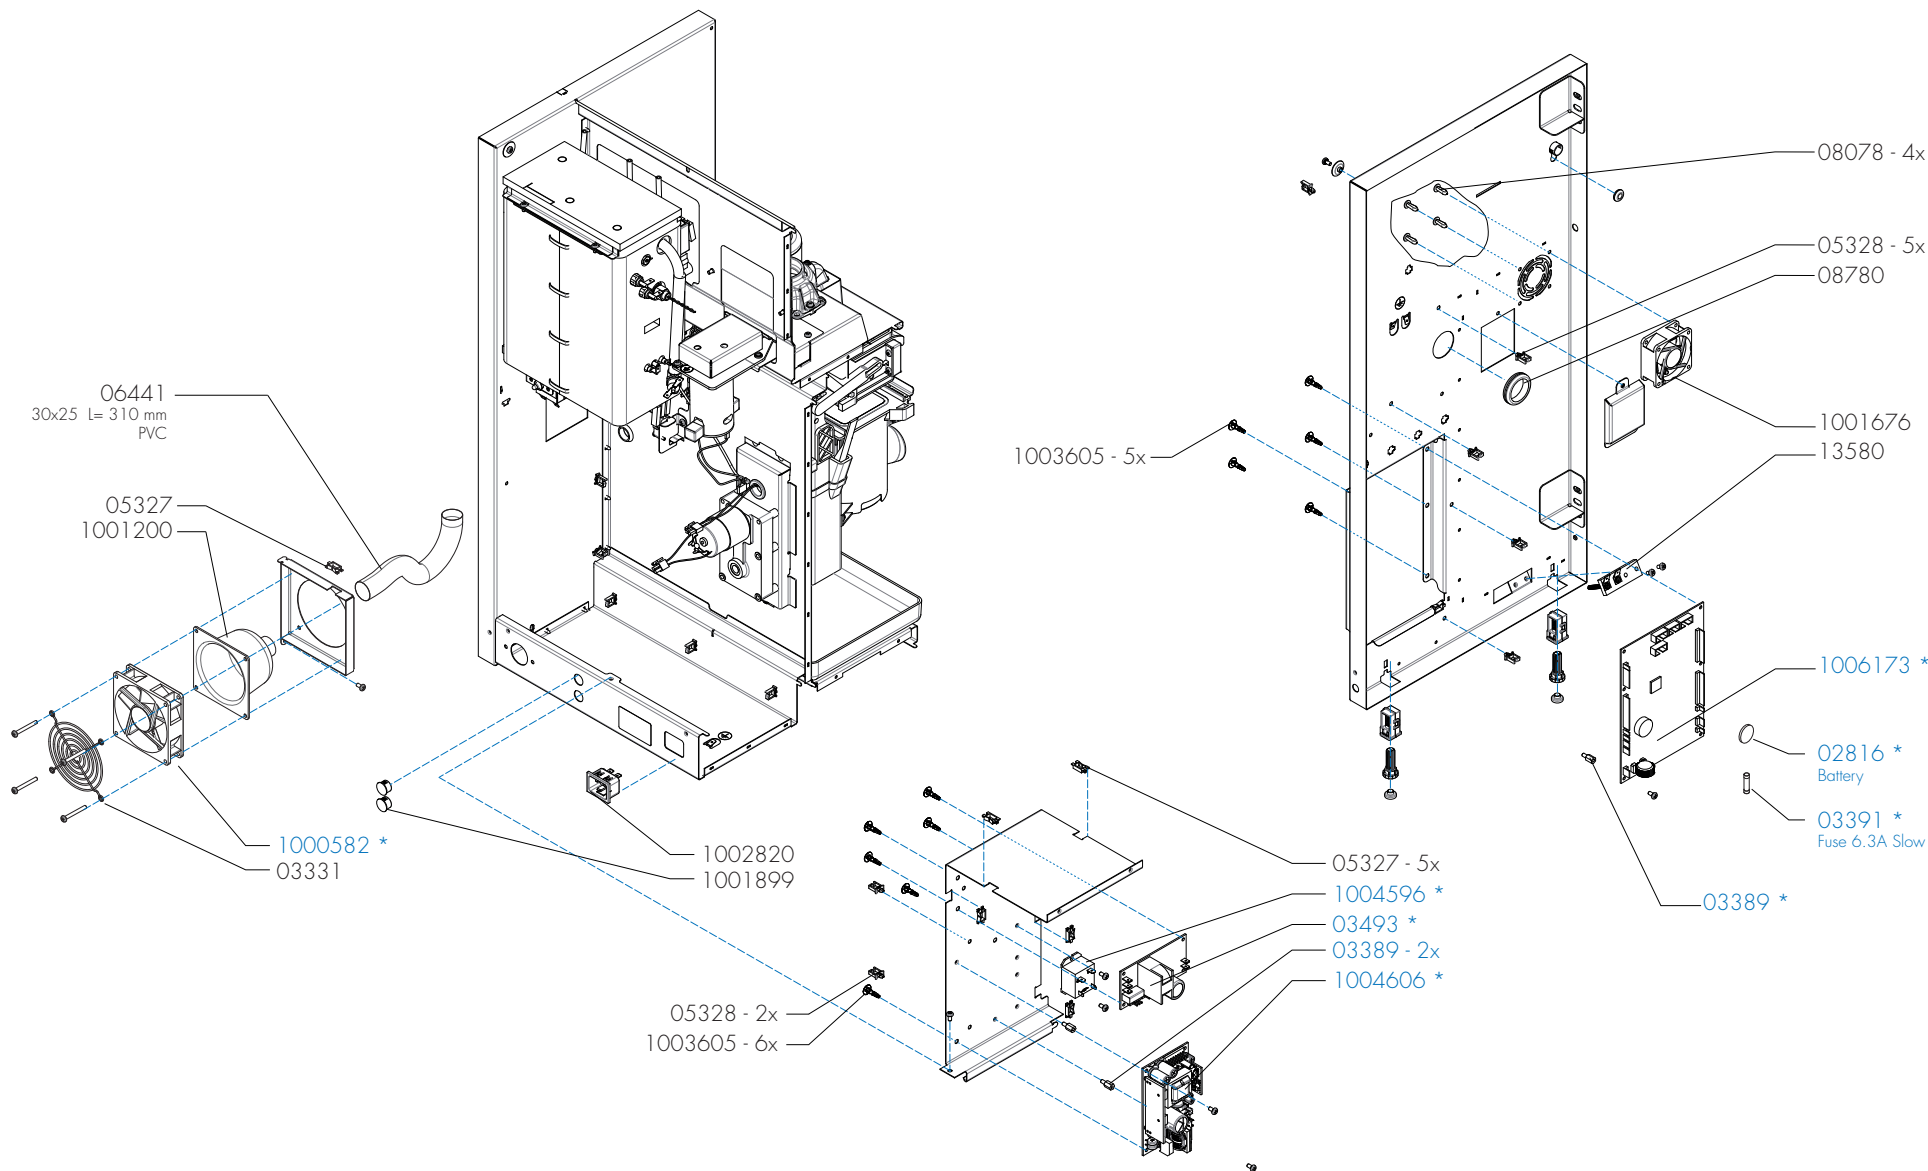

*Recomended Spare Part

Type : OPTIFRESH BEAN TOUCH

Articlenumber : see page 1

From mach. nr. : 1SA 13557

Date : 05 - 2017

Page : 3 - 22

Rev : 0.3 - (05-07-2017)

Rated voltage : 1N~ 220-240V 50-60Hz 2275W
2575W (PEAK)

Drawer : FdB
Date : 24-01-17

Spare Parts Info

ANIMO

www.animo.eu