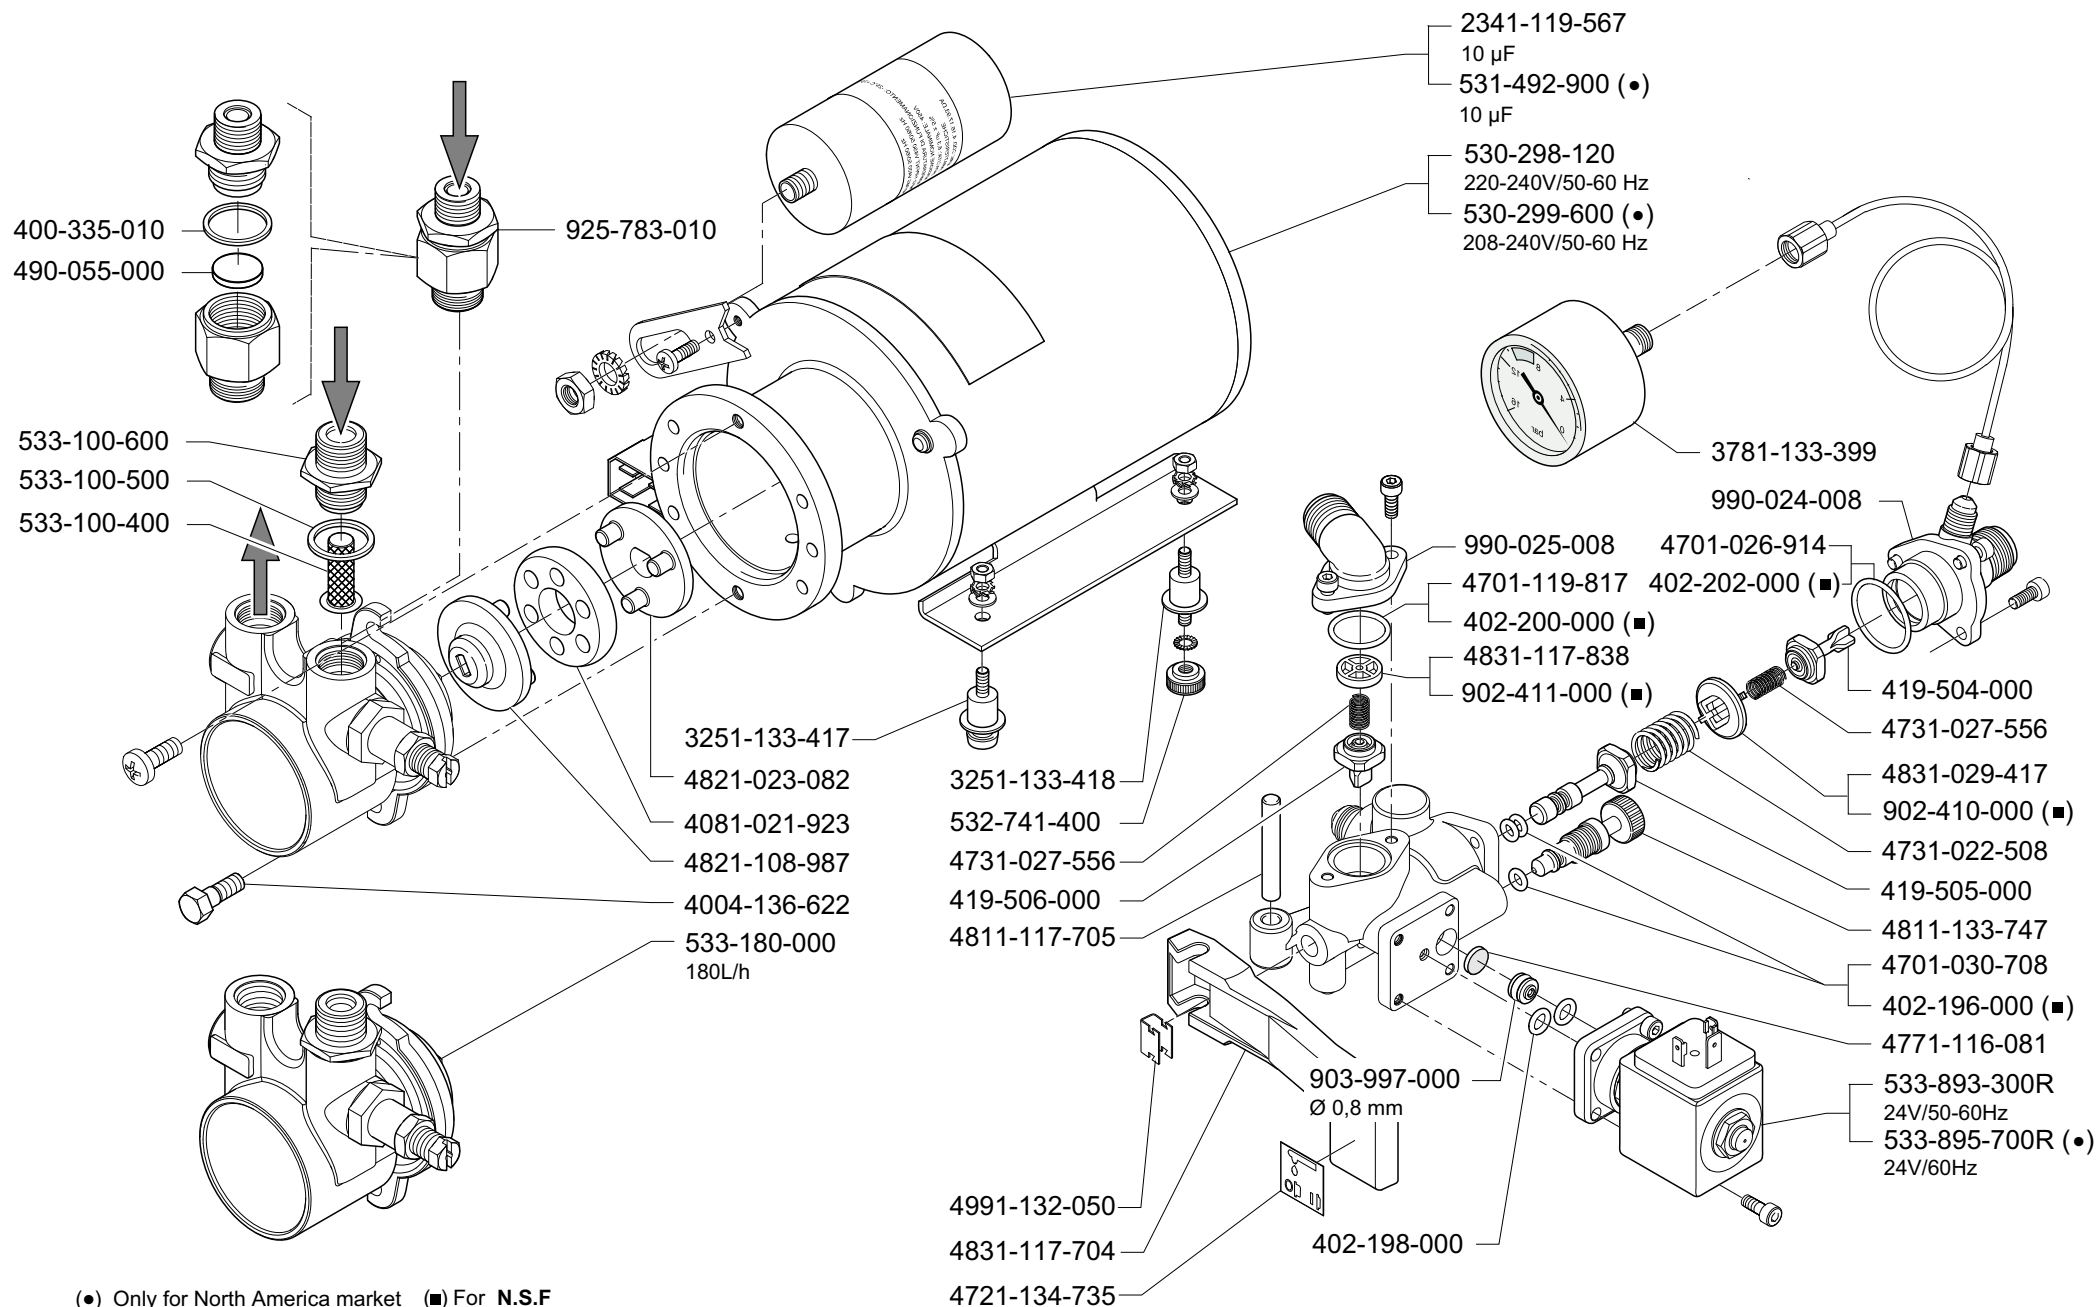

(●) Only for North America market (■) For N.S.F