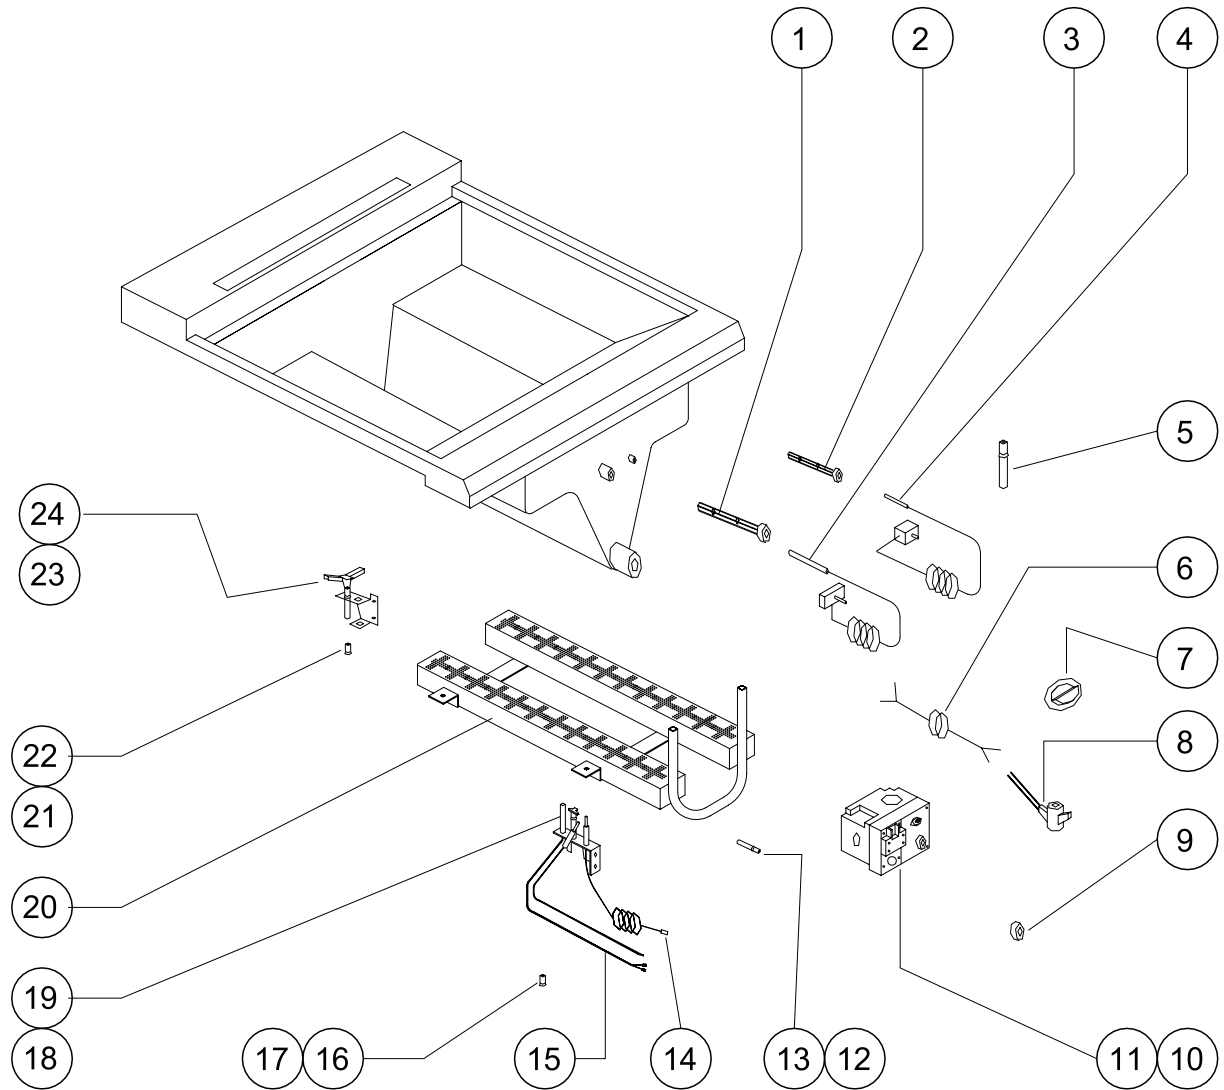

G1838X SPARES

FITMENTS

Item	Spares No.	Description
1.	537320290	Flue Uptake Assembly
2.	537320300	Flue Cap
3.	531313050	Handle for Dust Cover
4.	537320030	Dust Cover c/w Handle
5.	531312010	Chip Basket
6.	537300220	Strainer
7.	537320330	Control Panel
8.	537320070	Door Hinge - Top
9.	531880190	RH Handle Brkt c/w Gasket
10.	534510140	Door Handle
11.	531880180	LH Handle Brkt c/w Gasket

Item	Spares No.	Description
12.	537320080	Door Hinge - Bottom
13.	537320260	Door Panel
14.	531313030	Door Catch
15.	531313080	Leg c/w Adjustable Foot
16.	534510070	Drain Tube Assembly
17.	534510060	Drain Valve
18.	537320050	Outer Side Panel - LH
29.	537320060	Outer Side Panel - RH
20.	537300110	Fish Grid
21.	537300100	Insulation (Not Illustrated)
22.	537320320	Pan and Hob Assembly
23.	534510040	Cover Plate for Side Panel

G1838X SPARES

CONTROLS

Item	Spares No.	Description
1.	537310040	Phial Guard (Operating T'stat)
2.	537310050	Phial Guard (Safety T'stat)
3.	537320120	Operating Thermostat
4.	537300060	Safety Thermostat
5.	537320200	Igniter
6.	537320190	Leads for Safety T'stat
7.	537320310	Knob for Operating T'stat
8.	533134470	Interrupter
9.	531310130	Gas Control Knob
10.	537301100	Multifunctional Control (Nat.)
11.	537301110	Multifunctional Control (Prop.)
12.	531690410	Injector (Natural gas)

Item	Spares No.	Description
13.	531690415	Injector (Propane Gas)
14.	537320170	Thermocouple
15.	537320180	Thermopile
16.	537320240	Pilot Jet (Natural Gas)
17.	537320245	Pilot Jet (Propane Gas)
18.	537320160	Pilot Assembly (Natural Gas)
19.	537320165	Pilot Assembly (Propane Gas)
20.	537300130	Burner Assembly
21.	537320230	Jet for Cross Lighter (Nat.)
22.	537320235	Jet for Cross Lighter (Prop.)
23.	537320210	Cross Lighter Assembly (Nat.)
24.	537320215	Cross Lighter Assembly (Prop.)