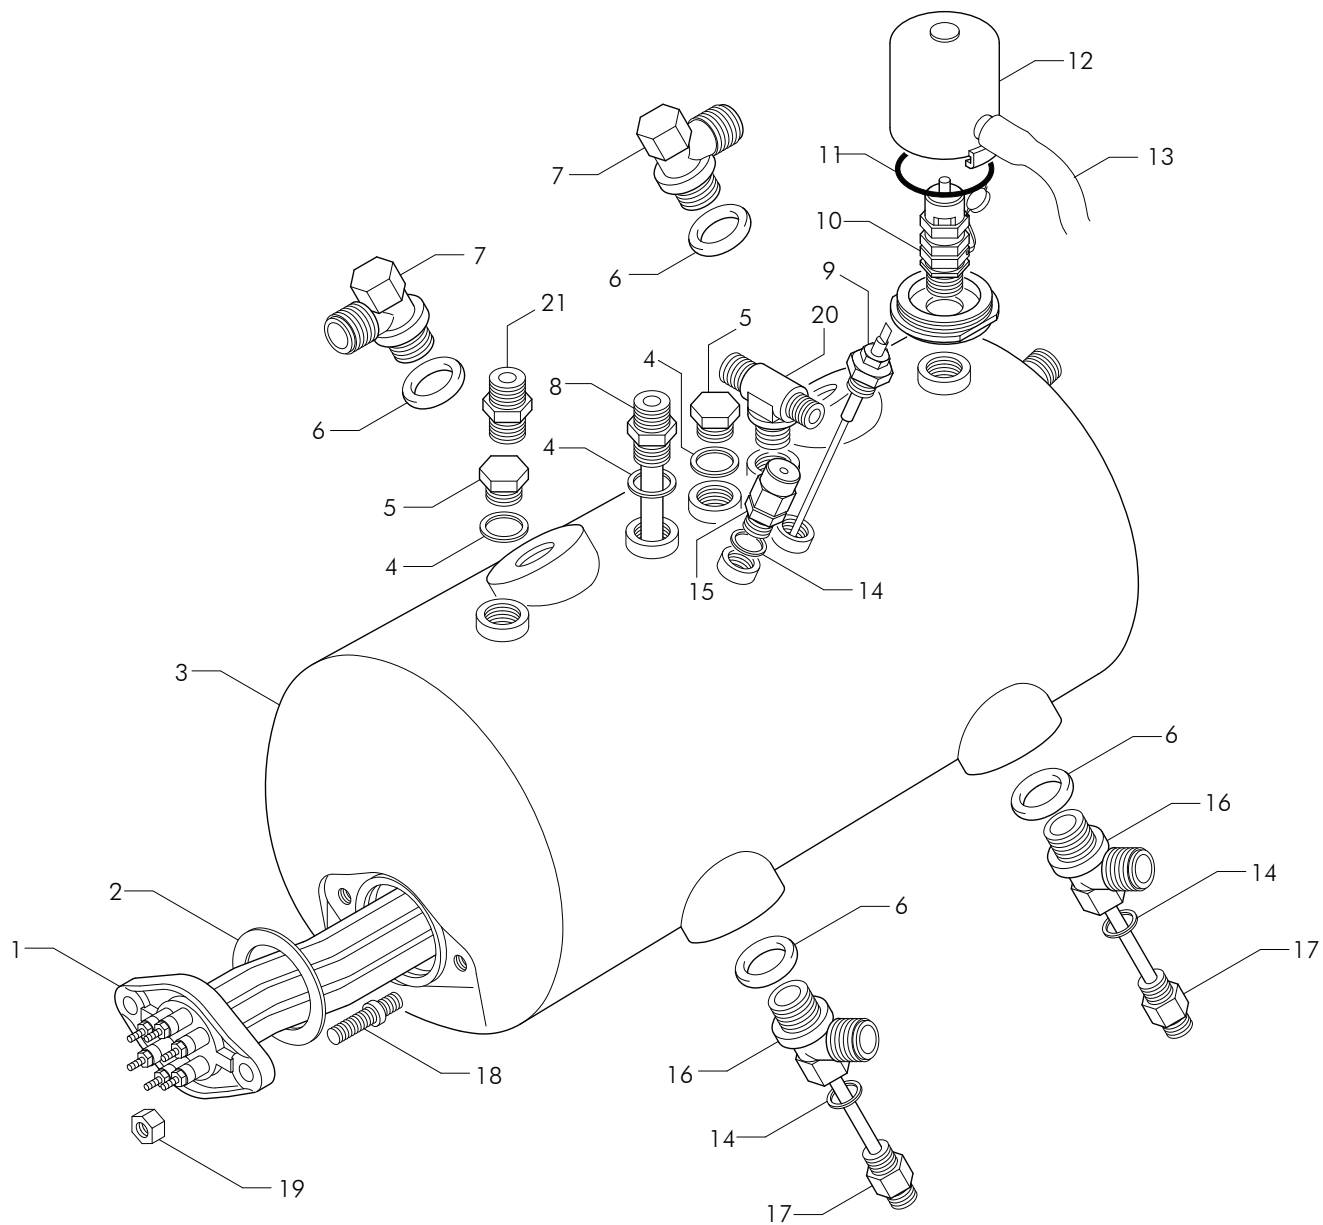

Pos	Cod.	Denominazione - IT -	Denomination - GB -	Denomination - FR -	Denomination - DE -
1	WY17051	RESISTENZA 2GR 4P 230/240V 2600W	HEATING ELEMENT 2GR 220V/240V-2600W	RESISTANCE ELEC.2GR 220V/240V-2600W	HEIZKORPER 2GR 220V/240V 2600W
1	WY17059	RESISTENZA 2GR 6P 230/240V 3400/3700W	HEATING EL.2GR 220/240V 3400/3700W	RESISTANCE 2GR 220/240V 3400/3700W	HEIZKORPER 2GR 220/240V 3400/3700W 6P
2	WY12001	GUARNIZIONE TEFLON X RES/SCA 58X43X2	TEFLON GASKET ELEMENT/EXCH. 58X43X2	JOINT TEFLON RESIST/ECHANG. 58X43X2	TEFLON DICHTUNG 58X23X2
3	WY62203	CALDAIA 2GR	BOILER 2GR	CHAUDIERE 2GR	KESSEL 2GR
4	WY12154	GUARNIZIONE CU 3/8 22X17X1.5	GASKET COPPER 3/8 22X17X1,5	JOINT CUIVRE 3/8 22X17X1.5	KUPFERDICHTUNG 3/8 22X17X1.5
5	WY25785	TAPPO MASCHIO 3/8	MALE CAP 3/8	BOUCHON MALE 3/8	STOPFEN 3/8
6	WY12105	GUARNIZIONE CU/ALIM 1/2 GAS	CU GASKET 1/2 GAS	JOINT CU 1/2 GAZ	CU DICHTUNG 1/2 GAS
7	WY23214	RACCORDO -L- 1/2"	CONNECTOR 1/2 L	RACCORD 1/2 L	FITTING 1/2 L
8	WY52001612	TUBO D-10 L.115 1>4GR	TUBE D-10 L.115 1>4GR	TUYAU D-10 L.115 1>4GR	ROHR D-10 L.115 1>4GR
9	WY20251	SONDA LIVELLO	LEVEL PROBE	JAUG	PEGELF_HLER
10	WY20352	VALVOLA DI SICUREZZA *CE*	*CE* SAFETY VALVE	SOUPAPE DE SECURITE *CE*	SICHERHEITSVENTIL *CE*
11	WY12300000	GUARNIZIONE OR 3156 HNBR	O RING	JOINT OR	OR DICHTUNG
12	WY56009980	ASSIEME PROTEZIONE VALVOLE SICUREZZA	UNIT PROTECTION VALVE	ENSEMBLE PROTECTION VANNE	SATZ-SCHUTZGITTER VENTIL
13	WY15478002	TUBO SILICONE 8X11 L.70CM	SILICONE TUBE 8X11 L.70CM	TUYAU SILICONE 8X11 L.70CM	SILIKONROHR 8X11 L.70CM
14	WY12153	GUARNIZIONE RAME 1/4 17X13.3X1.5	GASKET 1/4 17X13.3X1.5 COPPER	JOINT CUIVRE 1/4 17X13.3X1.5	KUPFERDICHTUNG 1/4 17X13.3X1.5
15	WY56150	VALVOLA ANTIRISUCCHIO V.A.R.	ANTI-EDDY VALVE V.A.R.	SOUPAPE ANTI-DEPRESSION V.A.R.	VENTIL UNTERDRUCKFREI V.A.R.
16	WY23215	RACCORDO 1/2 T	CONNECTOR 'T' 1/2	RACCORD 1/2 "T"	FITTING 1/2 "T"
17	WY52002788	TUBO D-6 L.85 1-4GR	TUBE D6 L85 1-4GR	TUYAU D-6 L.85 1-4GR	ROHR D-6 L.85
18	WY23132001	PRIGIONIERO INOX M8	M8 STAINLESS STEEL BOTTOM STUD	PRISONNIER INOX M8	STIFTSCHRAUBE EDELSTAHL M8
19	WY23049	DADO OTTONE M8	BRASS NUT M8	ECROU LAITON M8	MESSING-SCHRAUBENMUTTER M8
20	WY43033	RACCORDO "T" 3/8X3/8X1/4	3/8X3/8X1/4 T FITTING	RACCORD "T" 3/8X3/8X1/4	ANSCHLUSS 3/8X3/8X1/4 T
21	WY25687	RACCORDO 3/8X3/8 GAS	3/8X3/8 GAS FITTING	RACCORD 3/8X3/8 GAZ	ANSCHLUSS 3/8X3/8 GAS