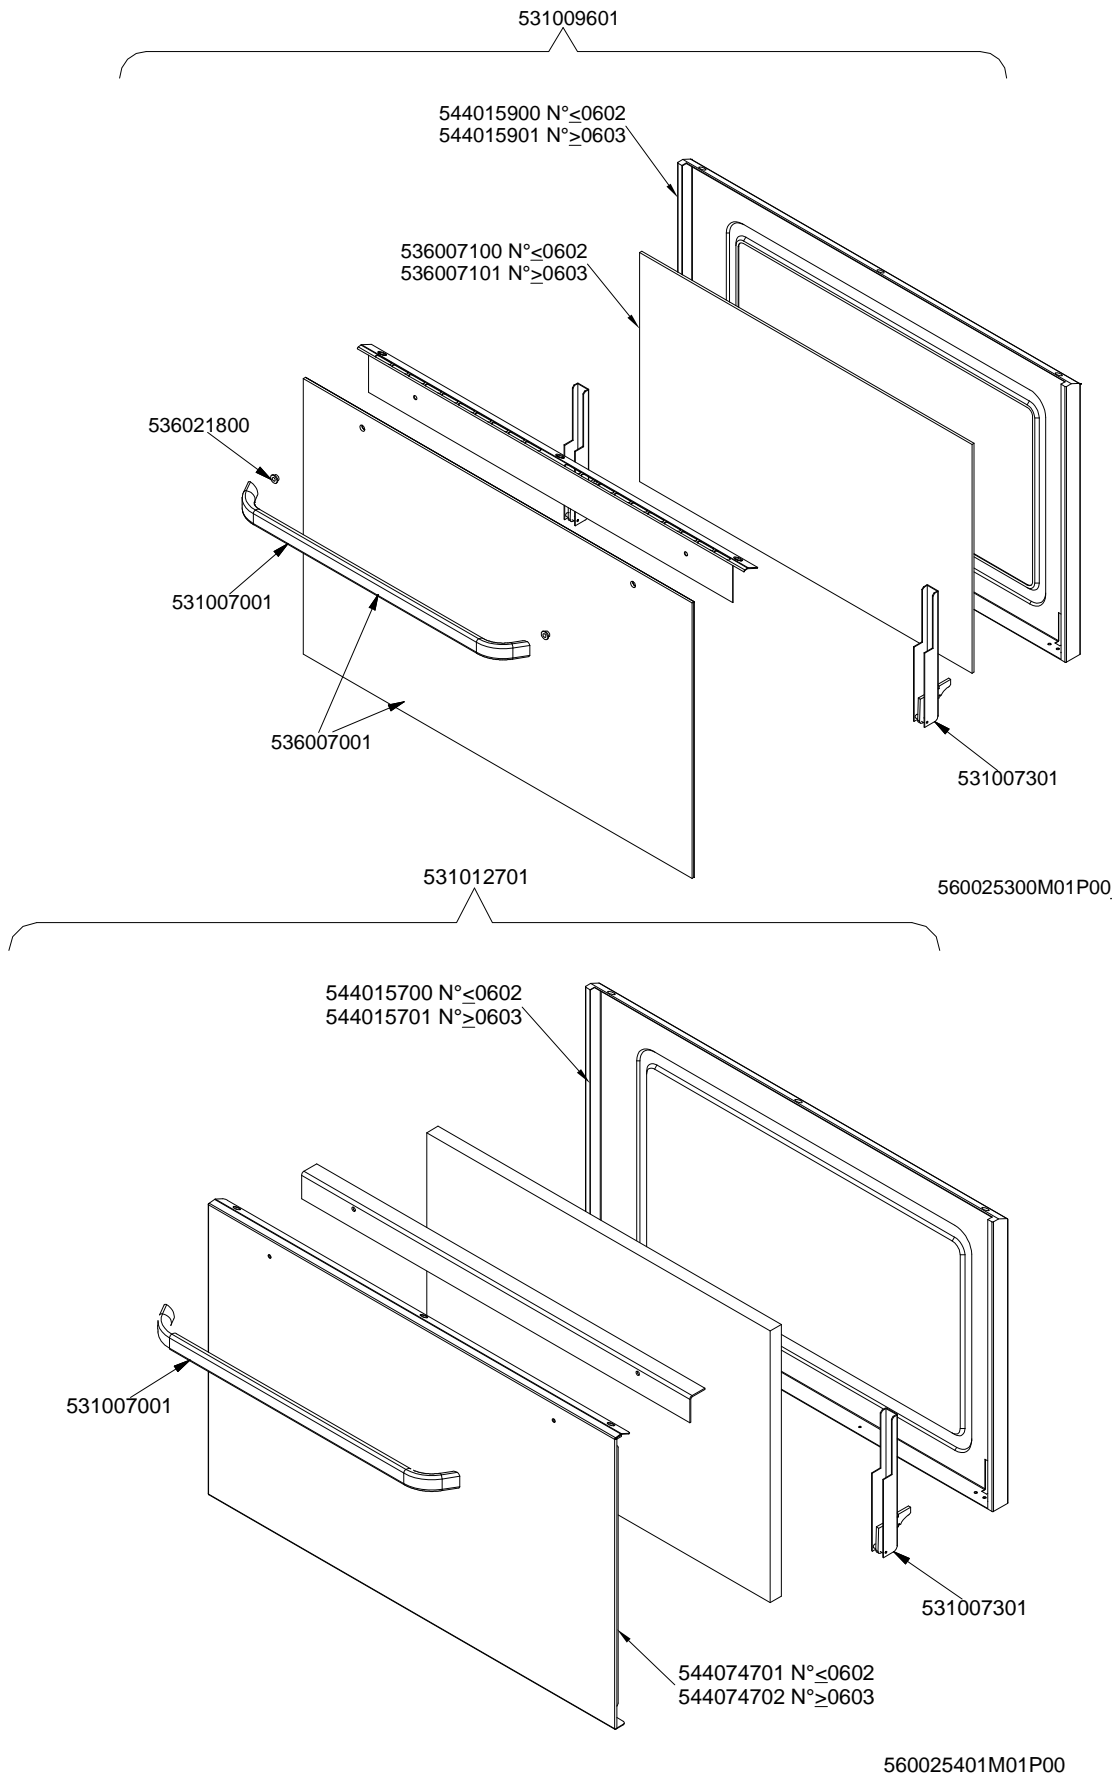

# MAGIC SNACK 60

CUCINE / RANGES / HERDE / CUISINIÈRES / N° ≥ 0310

FORNO / OVEN / BACKOFEN / FOUR / CF-8 10 10/6

PORTE / DOORS / TÜREN / PORTES ≤ 0705

**PC-E**

Page	Pos	Code	Description
001		537002200	ELECTRICAL PLATE D.180 W1500 V230
001		537002100	ELECTRICAL PLATE D.145 W1000 V230
001		537002300	ELECTRICAL PLATE D.220 W2000 V230
001		541026900	NEUTRAL SPACER 800
001		544216201	UPPER PLATE CF-8E/A (NEW MOD.)
001		544083001	CONTROL PANEL FOR RANGE CFM-8ET
001		544044202	CONTROL PANEL CF-8E
001		537007700	TERMINAL BLOCK THREEPHASE 40A
001		544044401	SIDE NEW CF-8
001		531008100	ADJUSTABLE LEG H9 CHROME
002		537001600	THERMOSTAT 50-320°C SINGLEPHASE
002		537005700	OVEN COMMUTATOR CF-8/10 EL.
002		539023900	SIGN PLATE FOR OVEN TEMPERATURE
002		536013800	KNOB D.70 BLACK 6*5 WITH SPRING
002		539023100	ADHESIVE GRADUATED DISC FOR MAXI OV
002		533037600	LOCK SPRING FOR BULB
002		537014100	WHITE WARNING LIGHT 250V
002		537014200	GREEN WARNING LIGHT 250V
002		537006200	UPPER OVEN HEATING EL.1000+2000W
002		534009100	GRILL PROTECTION CF-8/10
002		534009101	
002		536011300	OVEN GASKET CF-8/10
002		537005400	OVEN BULB 15W 300°C
002		537007900	OVEN BULB-SOCKET
002		531012401	OVEN DOOR WHEEL HOLDER F.CF-8/10
002		531013600	SIDE GRID FOR MAXI/VENTILATED OVEN
002		531006700	OVEN GRID FOR CF-8/10
002		534002200	OVEN DRIPPING-PAN CF-8/10
002		537006300	LOWER OVEN HEATING EL.W1750 230CF8/
003		531009601	COMPLETE GLASS OVEN DOOR
003		544015900	INNER GLASSDOOR OF MAXI OVEN
003		544015901	INNER-DOOR FOR MAXI OVEN *GLASS*
003		536007100	INTERNAL GLASS OVEN DOOR CF-8/10
003		536007101	
003		536021800	DOOR HANDLE SPACER FOR MAXI OVEN
003		531007001	OVEN GLASS DOOR HANDLE CF-8/10
003		536007001	EXTERNAL GLASS OVEN DOOR CF8/10
003		531007301	DOOR HINGE FOR MAXI OVEN CF-8/10
003		531012701	STAINLESS STEEL OVEN DOOR 60/65LINE
003		544015700	INNER DOOR OF MAXI OVEN
003		544015701	INNER-DOOR FOR MAXI OVEN
003		544074701	S/S MAXI OVEN DOOR PANEL
003		544074702	
004		537000300	COMMUTATOR 7 POSITIONS S.49 16A
004		536002100	KNOB 7 POSITIONS SNACK
004		537014100	WHITE WARNING LIGHT 250V