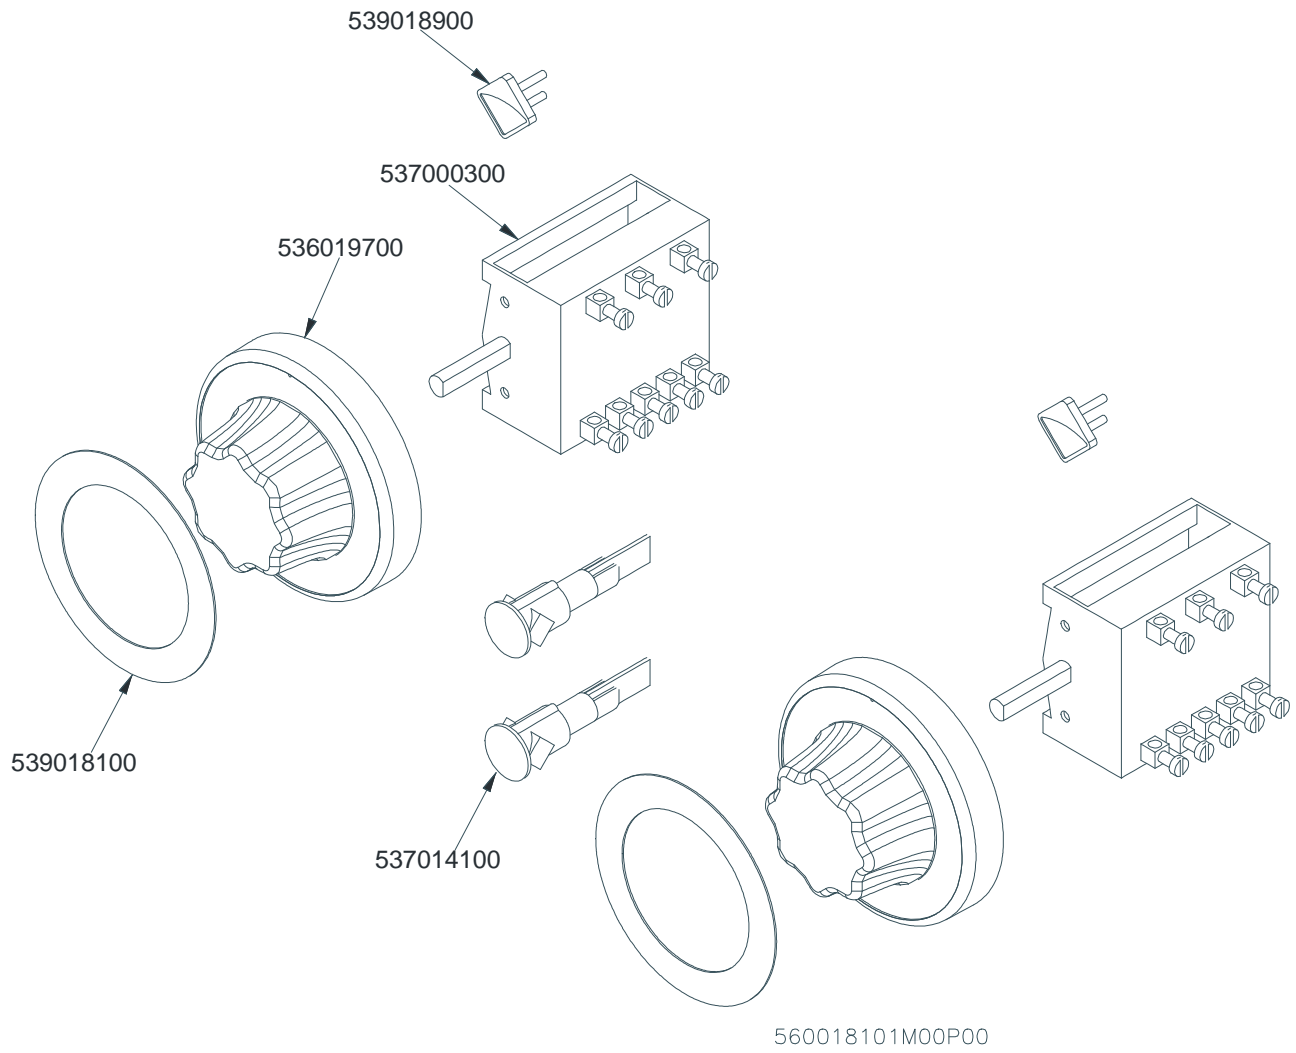

SUPERLOTUS 70≥0602

CUCINE / RANGES / HERDE / CUISINIÈRES
FORNO / OVEN / BACKOFEN / FOUR

ELETTRICO / ELECTRICAL / ELEKTRO / ELECTRIQUE / GN 2/1

560034901M00P00

PC-E CF-E

Page	Pos	Code	Description
001		541104501	CONTROL PANEL CF4-78E CFC4-78E C
001		537019900	PLATE D.220 W2600 V230
001		541134200	NEUTRAL LOW SPACER 78
001		544190900	UPPER PLATE PC-78E ROUND PLATE
001		544191200	UPPER PLATE PC-78E SQUARE PLATE
001		537017000	PLATE 220X220 W2600 V230
001		544173300	LEFT SIDE PANEL RANGE S.70
001		537007700	TERMINAL BLOCK THREEPHASE 40A
001		544173200	RIGHT SIDE PANEL RANGE S.70
001		536005200	INOX LEG 2" 120-180 M10
002		531013100	OVEN DOOR HANDLE OF 70/90-LINE
002		544186900	OVEN DOOR GN 2/1 S.70
002		531022800	LEFT OVEN DOOR HINGE S.70
002		544187100	OVEN INNER DOOR GN 2/1 S.70
002		531022900	HINGE DOOR WHEEL HOLDER S.70
002		531022700	RIGHT OVEN DOOR HINGE 70LINE
002		544187000	OVEN DOOR GN 3/1 S.70
002		541102300	GAS OVEN INNER DOOR GN 3/1 S.70
003		533037600	LOCK SPRING FOR BULB
003		536010800	OVEN GASKET GN 2/1 (1261)
003		531030500	LHD SUPPORT GRID FOR OVEN OF 70LINE
003		544198900	70 ELECTRICAL OVEN BOTTOM GN2/1
003		531030200	OVEN GRID GN 2/1 FOR 70 LINE
003		531030400	RHD SUPPORT GRID FOR OVEN OF 70LINE
004		537012800	SAFETY THERMOSTAT 420°C THREEPHASE
004		539018800	INDEX FOR OVEN KNOB
004		539028000	SELECTOR SIGN PLATE FOR OVEN
004		537034000	
004		536019700	BLACK KNOB §70 PIN §6*5
004		539023900	SIGN PLATE FOR OVEN TEMPERATURE
004		537000900	THERMOSTAT 50-320°C THREEPHASE
004		539027900	ADHESIV.GRADUATED DISC FOR SELECTOR
004		537014200	GREEN WARNING LIGHT 250V
004		539017900	ADHESIVE GRADUATED DISC FOR KNOB
004		537014100	WHITE WARNING LIGHT 250V
004		533023600	TAP PLUG §10 M16*1, 5CH19
004		533039300	BICONE §10
004		533010800	TUBE NUT D.10 M16*1,5
004		537025400	OVEN UPPER HEAT.EL.W700 V230 70LINE
004		537020901	HEATING ELEMENT 1200W 230V OVEN S7C
005		539018900	INDEX FOR KNOB
005		536019700	BLACK KNOB §70 PIN §6*5
005		539018100	ADHESIVE GRADUATED DISC FOR KNOB
005		537000300	COMMUTATOR 7 POSITIONS S.49 16A
005		537014100	WHITE WARNING LIGHT 250V