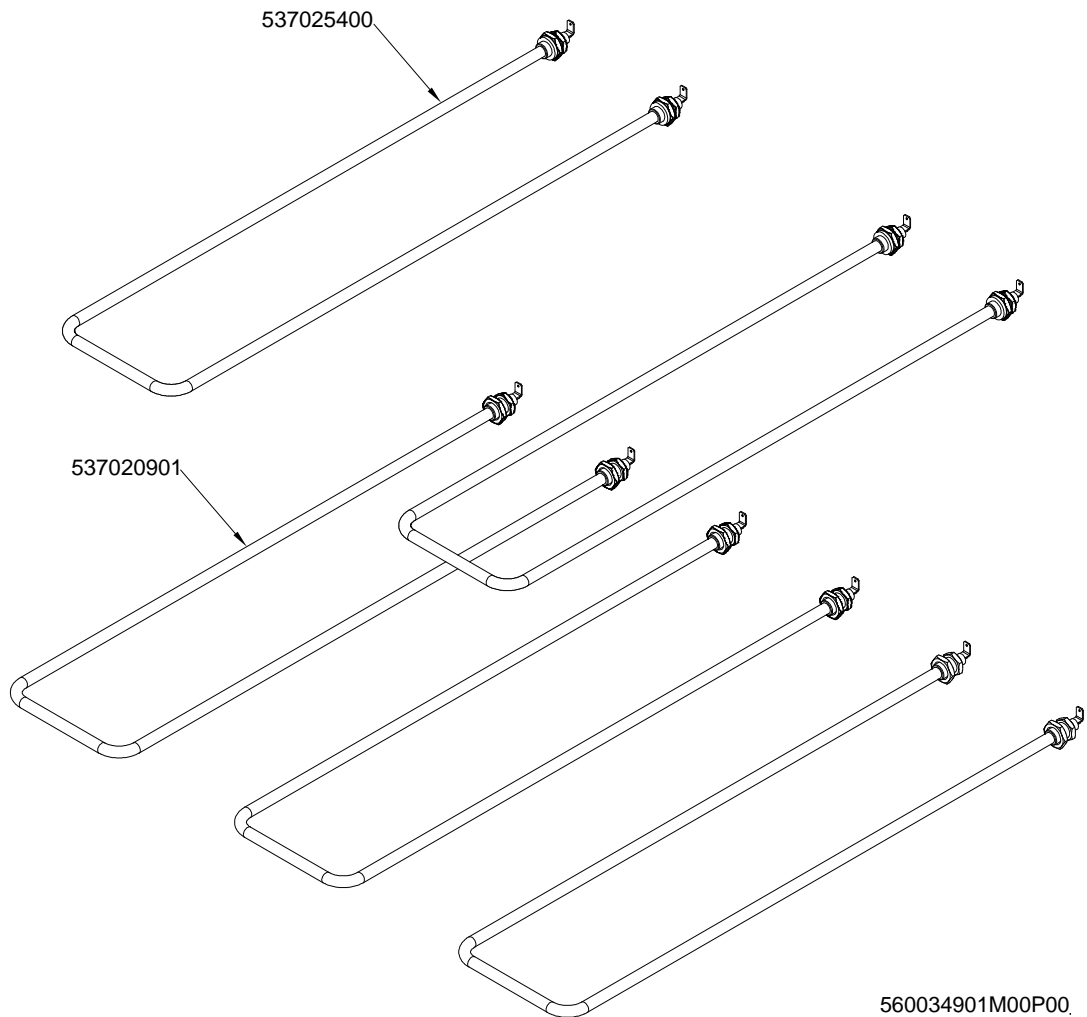

SUPERLOTUS 70≥0602

CUCINE / RANGES / HERDE / CUISINIÈRES
FORNO / OVEN / BACKOFEN / FOUR

ELETTRICO / ELECTRICAL / ELEKTRO / ELECTRIQUE / GN 2/1

560034901M00P00

PC-E CF-E

Page	Pos	Code	Description
001		541104501	CONTROL PANEL CF4-78E CFC4-78E C
001		537019900	PLATE D.220 W2600 V230
001		541134200	NEUTRAL LOW SPACER 78
001		544190900	UPPER PLATE PC-78E ROUND PLATE
001		544191200	UPPER PLATE PC-78E SQUARE PLATE
001		537017000	PLATE 220X220 W2600 V230
001		544173300	LEFT SIDE PANEL RANGE S.70
001		537007700	TERMINAL BLOCK THREEPHASE 40A
001		544173200	RIGHT SIDE PANEL RANGE S.70
001		536005200	INOX LEG 2" 120-180 M10
002		531013100	OVEN DOOR HANDLE OF 70/90-LINE
002		544186900	OVEN DOOR GN 2/1 S.70
002		531022800	LEFT OVEN DOOR HINGE S.70
002		544187100	OVEN INNER DOOR GN 2/1 S.70
002		531022900	HINGE DOOR WHEEL HOLDER S.70
002		531022700	RIGHT OVEN DOOR HINGE 70LINE
002		544187000	OVEN DOOR GN 3/1 S.70
002		541102300	GAS OVEN INNER DOOR GN 3/1 S.70
003		533037600	LOCK SPRING FOR BULB
003		536010800	OVEN GASKET GN 2/1 (1261)
003		531030500	LHD SUPPORT GRID FOR OVEN OF 70LINE
003		544198900	70 ELECTRICAL OVEN BOTTOM GN2/1
003		531030200	OVEN GRID GN 2/1 FOR 70 LINE
003		531030400	RHD SUPPORT GRID FOR OVEN OF 70LINE
004		537012800	SAFETY THERMOSTAT 420°C THREEPHASE
004		539018800	INDEX FOR OVEN KNOB
004		539028000	SELECTOR SIGN PLATE FOR OVEN
004		537034000	
004		536019700	BLACK KNOB §70 PIN §6*5
004		539023900	SIGN PLATE FOR OVEN TEMPERATURE
004		537000900	THERMOSTAT 50-320°C THREEPHASE
004		539027900	ADHESIV.GRADUATED DISC FOR SELECTOR
004		537014200	GREEN WARNING LIGHT 250V
004		539017900	ADHESIVE GRADUATED DISC FOR KNOB
004		537014100	WHITE WARNING LIGHT 250V
004		533023600	TAP PLUG §10 M16*1, 5CH19
004		533039300	BICONE §10
004		533010800	TUBE NUT D.10 M16*1,5
004		537025400	OVEN UPPER HEAT.EL.W700 V230 70LINE
004		537020901	HEATING ELEMENT 1200W 230V OVEN S7C
005		539018900	INDEX FOR KNOB
005		536019700	BLACK KNOB §70 PIN §6*5
005		539018100	ADHESIVE GRADUATED DISC FOR KNOB
005		537000300	COMMUTATOR 7 POSITIONS S.49 16A
005		537014100	WHITE WARNING LIGHT 250V