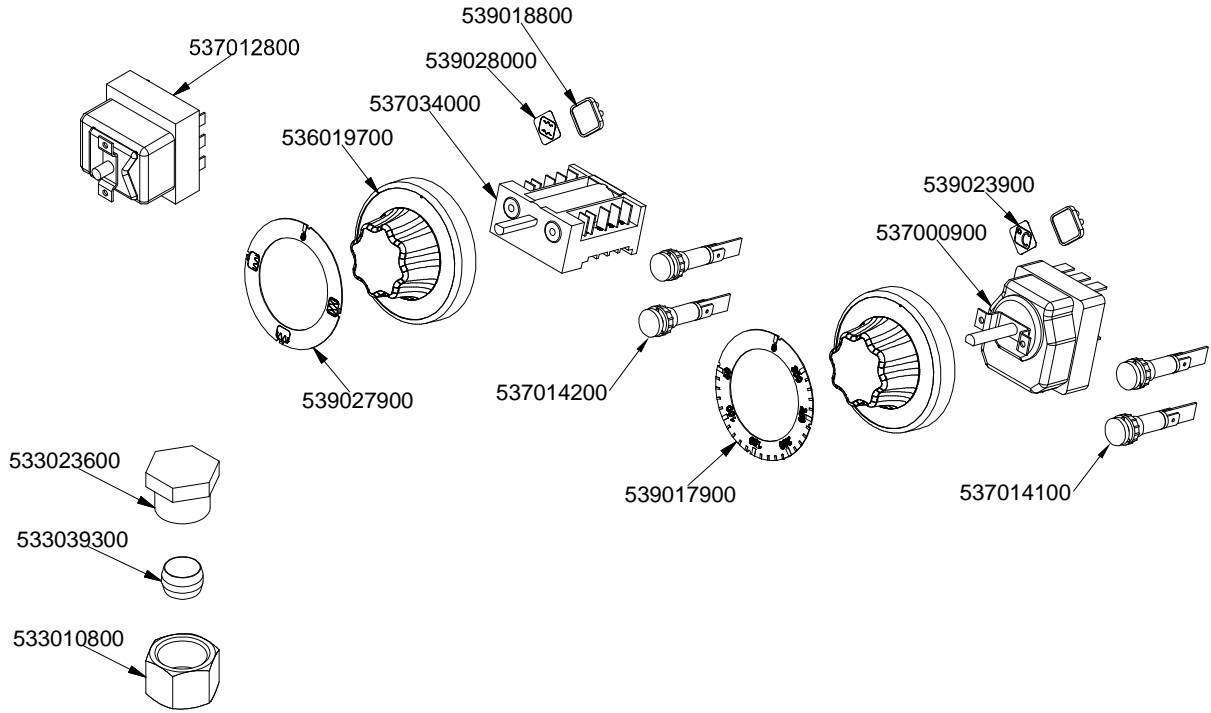

SUPERLOTUS 70≥0602

CUCINE / RANGES / HERDE / CUISINIÈRES
FORNO / OVEN / BACKOFEN / FOUR

ELETTRICO / ELECTRICAL / ELEKTRO / ELECTRIQUE / GN 2/1

560034901M00P00

PC-E CF-E

Page	Pos	Code	Description
001		541104501	CONTROL PANEL CF4-78E CFC4-78E C
001		537019900	PLATE D.220 W2600 V230
001		541134200	NEUTRAL LOW SPACER 78
001		544190900	UPPER PLATE PC-78E ROUND PLATE
001		544191200	UPPER PLATE PC-78E SQUARE PLATE
001		537017000	PLATE 220X220 W2600 V230
001		544173300	LEFT SIDE PANEL RANGE S.70
001		537007700	TERMINAL BLOCK THREEPHASE 40A
001		544173200	RIGHT SIDE PANEL RANGE S.70
001		536005200	INOX LEG 2" 120-180 M10
002		531013100	OVEN DOOR HANDLE OF 70/90-LINE
002		544186900	OVEN DOOR GN 2/1 S.70
002		531022800	LEFT OVEN DOOR HINGE S.70
002		544187100	OVEN INNER DOOR GN 2/1 S.70
002		531022900	HINGE DOOR WHEEL HOLDER S.70
002		531022700	RIGHT OVEN DOOR HINGE 70LINE
002		544187000	OVEN DOOR GN 3/1 S.70
002		541102300	GAS OVEN INNER DOOR GN 3/1 S.70
003		533037600	LOCK SPRING FOR BULB
003		536010800	OVEN GASKET GN 2/1 (1261)
003		531030500	LHD SUPPORT GRID FOR OVEN OF 70LINE
003		544198900	70 ELECTRICAL OVEN BOTTOM GN2/1
003		531030200	OVEN GRID GN 2/1 FOR 70 LINE
003		531030400	RHD SUPPORT GRID FOR OVEN OF 70LINE
004		537012800	SAFETY THERMOSTAT 420°C THREEPHASE
004		539018800	INDEX FOR OVEN KNOB
004		539028000	SELECTOR SIGN PLATE FOR OVEN
004		537034000	
004		536019700	BLACK KNOB §70 PIN §6*5
004		539023900	SIGN PLATE FOR OVEN TEMPERATURE
004		537000900	THERMOSTAT 50-320°C THREEPHASE
004		539027900	ADHESIV.GRADUATED DISC FOR SELECTOR
004		537014200	GREEN WARNING LIGHT 250V
004		539017900	ADHESIVE GRADUATED DISC FOR KNOB
004		537014100	WHITE WARNING LIGHT 250V
004		533023600	TAP PLUG §10 M16*1, 5CH19
004		533039300	BICONE §10
004		533010800	TUBE NUT D.10 M16*1,5
004		537025400	OVEN UPPER HEAT.EL.W700 V230 70LINE
004		537020901	HEATING ELEMENT 1200W 230V OVEN S7C
005		539018900	INDEX FOR KNOB
005		536019700	BLACK KNOB §70 PIN §6*5
005		539018100	ADHESIVE GRADUATED DISC FOR KNOB
005		537000300	COMMUTATOR 7 POSITIONS S.49 16A
005		537014100	WHITE WARNING LIGHT 250V