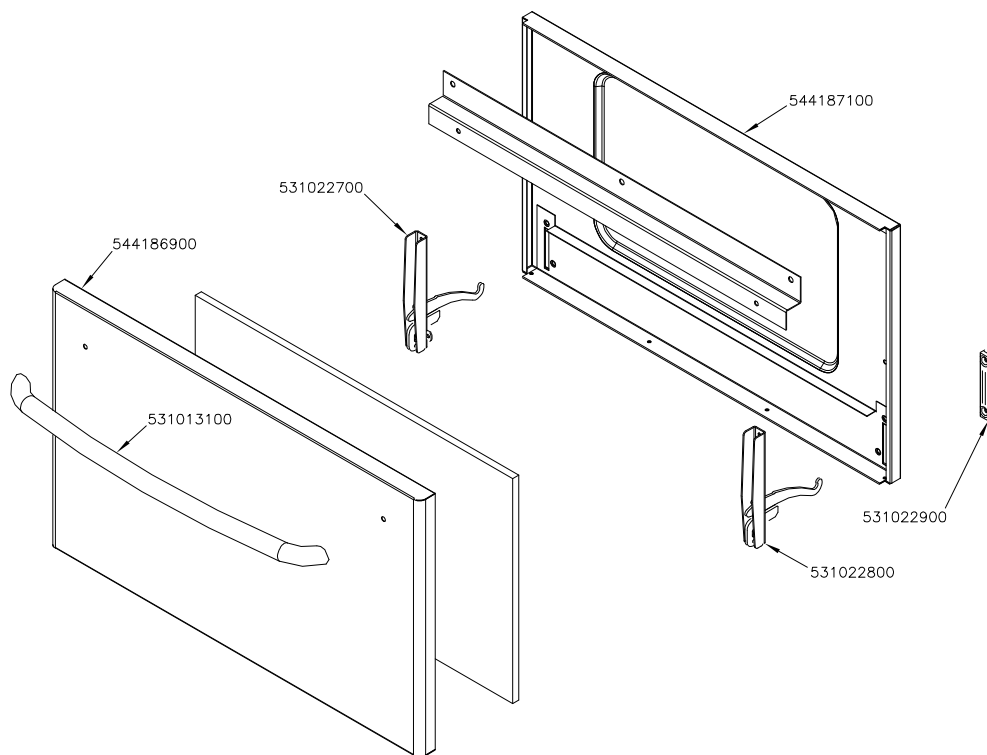

SUPERLOTUS 70≥0602

CUCINE / RANGES / HERDE / CUISINIÈRES

FORNO / OVEN / BACKOFEN / FOUR

PORTE / DOORS / TÜREN / PORTES

GN 2/1