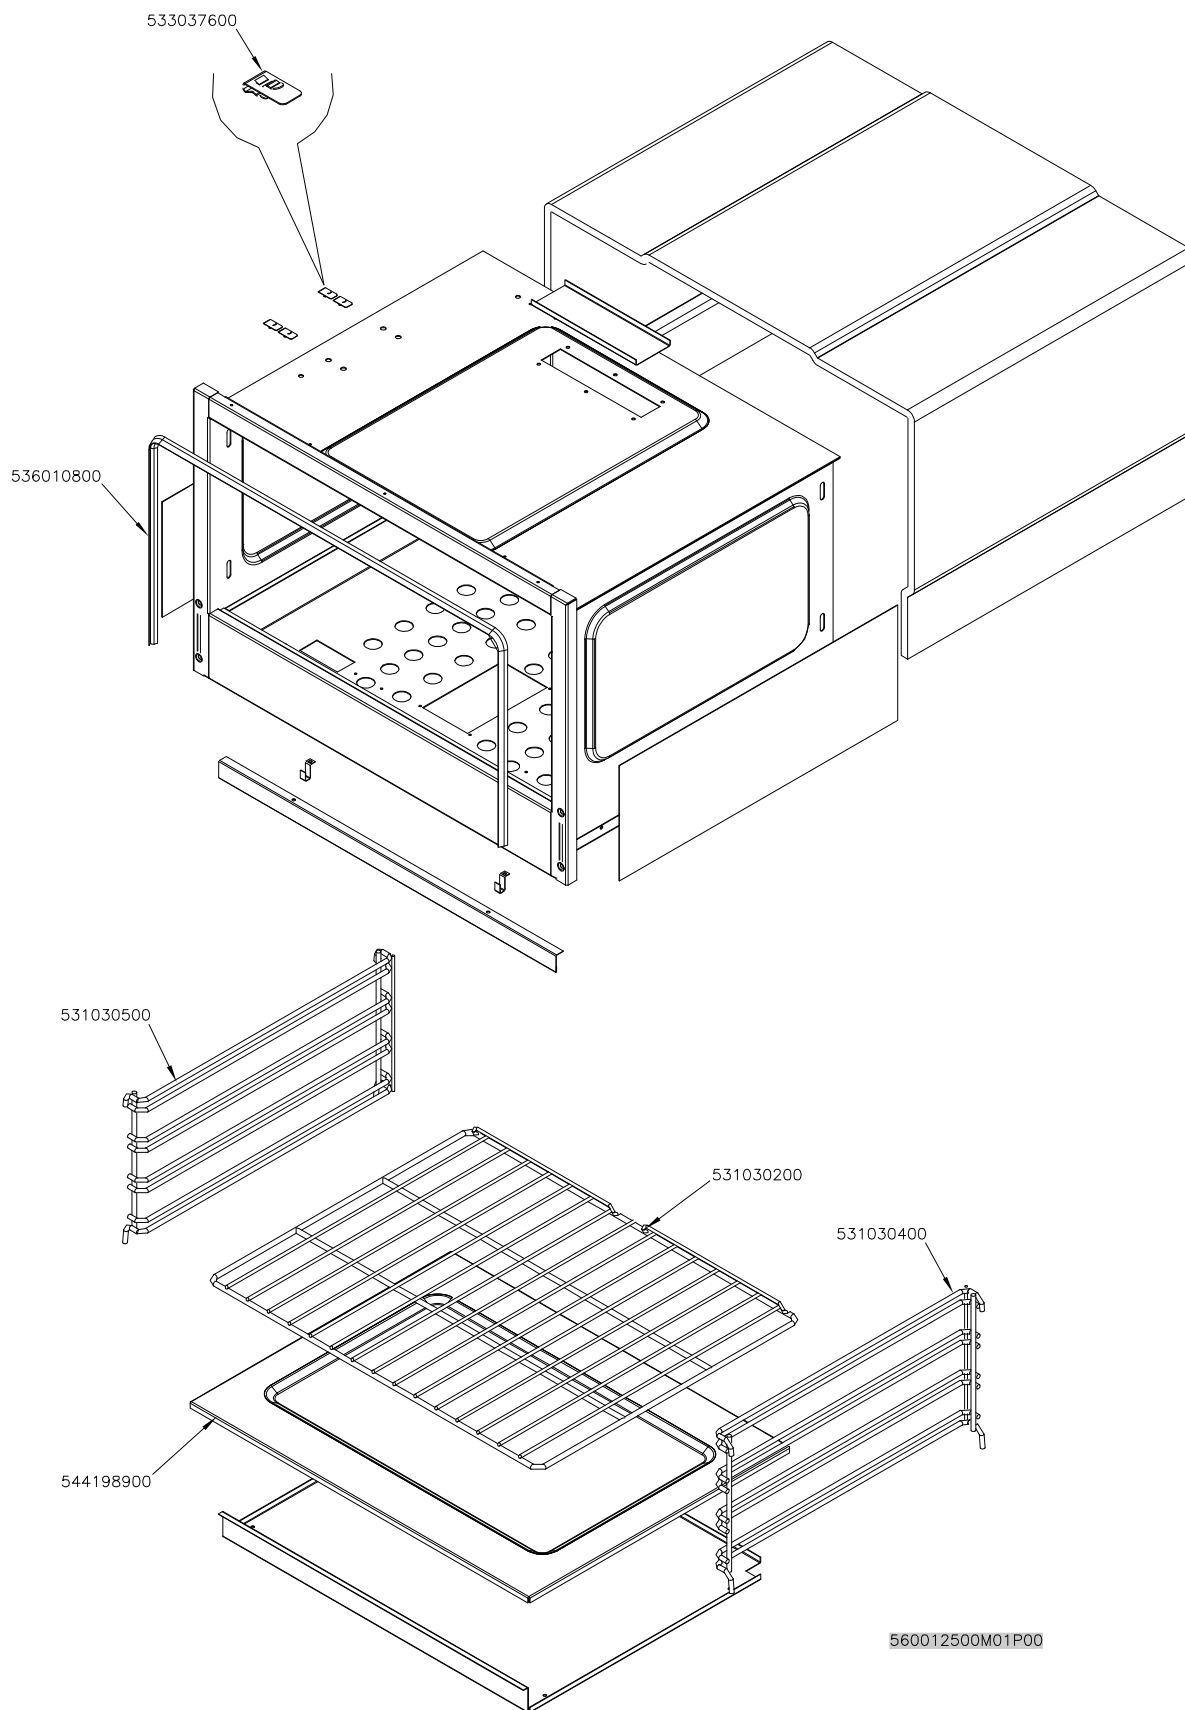

SUPERLOTUS 70≥0602

CUCINE / RANGES / HERDE / CUISINIÈRES
FORNO / OVEN / BACKOFEN / FOUR

ELETTRICO / ELECTRICAL / ELEKTRO / ELECTRIQUE / GN 2/1

560034901M00P00

PC-E CF-E

Page	Pos	Code	Description
001		541104501	CONTROL PANEL CF4-78E CFC4-78E C
001		537019900	PLATE D.220 W2600 V230
001		541134200	NEUTRAL LOW SPACER 78
001		544190900	UPPER PLATE PC-78E ROUND PLATE
001		544191200	UPPER PLATE PC-78E SQUARE PLATE
001		537017000	PLATE 220X220 W2600 V230
001		544173300	LEFT SIDE PANEL RANGE S.70
001		537007700	TERMINAL BLOCK THREEPHASE 40A
001		544173200	RIGHT SIDE PANEL RANGE S.70
001		536005200	INOX LEG 2" 120-180 M10
002		531013100	OVEN DOOR HANDLE OF 70/90-LINE
002		544186900	OVEN DOOR GN 2/1 S.70
002		531022800	LEFT OVEN DOOR HINGE S.70
002		544187100	OVEN INNER DOOR GN 2/1 S.70
002		531022900	HINGE DOOR WHEEL HOLDER S.70
002		531022700	RIGHT OVEN DOOR HINGE 70LINE
002		544187000	OVEN DOOR GN 3/1 S.70
002		541102300	GAS OVEN INNER DOOR GN 3/1 S.70
003		533037600	LOCK SPRING FOR BULB
003		536010800	OVEN GASKET GN 2/1 (1261)
003		531030500	LHD SUPPORT GRID FOR OVEN OF 70LINE
003		544198900	70 ELECTRICAL OVEN BOTTOM GN2/1
003		531030200	OVEN GRID GN 2/1 FOR 70 LINE
003		531030400	RHD SUPPORT GRID FOR OVEN OF 70LINE
004		537012800	SAFETY THERMOSTAT 420°C THREEPHASE
004		539018800	INDEX FOR OVEN KNOB
004		539028000	SELECTOR SIGN PLATE FOR OVEN
004		537034000	
004		536019700	BLACK KNOB §70 PIN §6*5
004		539023900	SIGN PLATE FOR OVEN TEMPERATURE
004		537000900	THERMOSTAT 50-320°C THREEPHASE
004		539027900	ADHESIV.GRADUATED DISC FOR SELECTOR
004		537014200	GREEN WARNING LIGHT 250V
004		539017900	ADHESIVE GRADUATED DISC FOR KNOB
004		537014100	WHITE WARNING LIGHT 250V
004		533023600	TAP PLUG §10 M16*1, 5CH19
004		533039300	BICONE §10
004		533010800	TUBE NUT D.10 M16*1,5
004		537025400	OVEN UPPER HEAT.EL.W700 V230 70LINE
004		537020901	HEATING ELEMENT 1200W 230V OVEN S7C
005		539018900	INDEX FOR KNOB
005		536019700	BLACK KNOB §70 PIN §6*5
005		539018100	ADHESIVE GRADUATED DISC FOR KNOB
005		537000300	COMMUTATOR 7 POSITIONS S.49 16A
005		537014100	WHITE WARNING LIGHT 250V