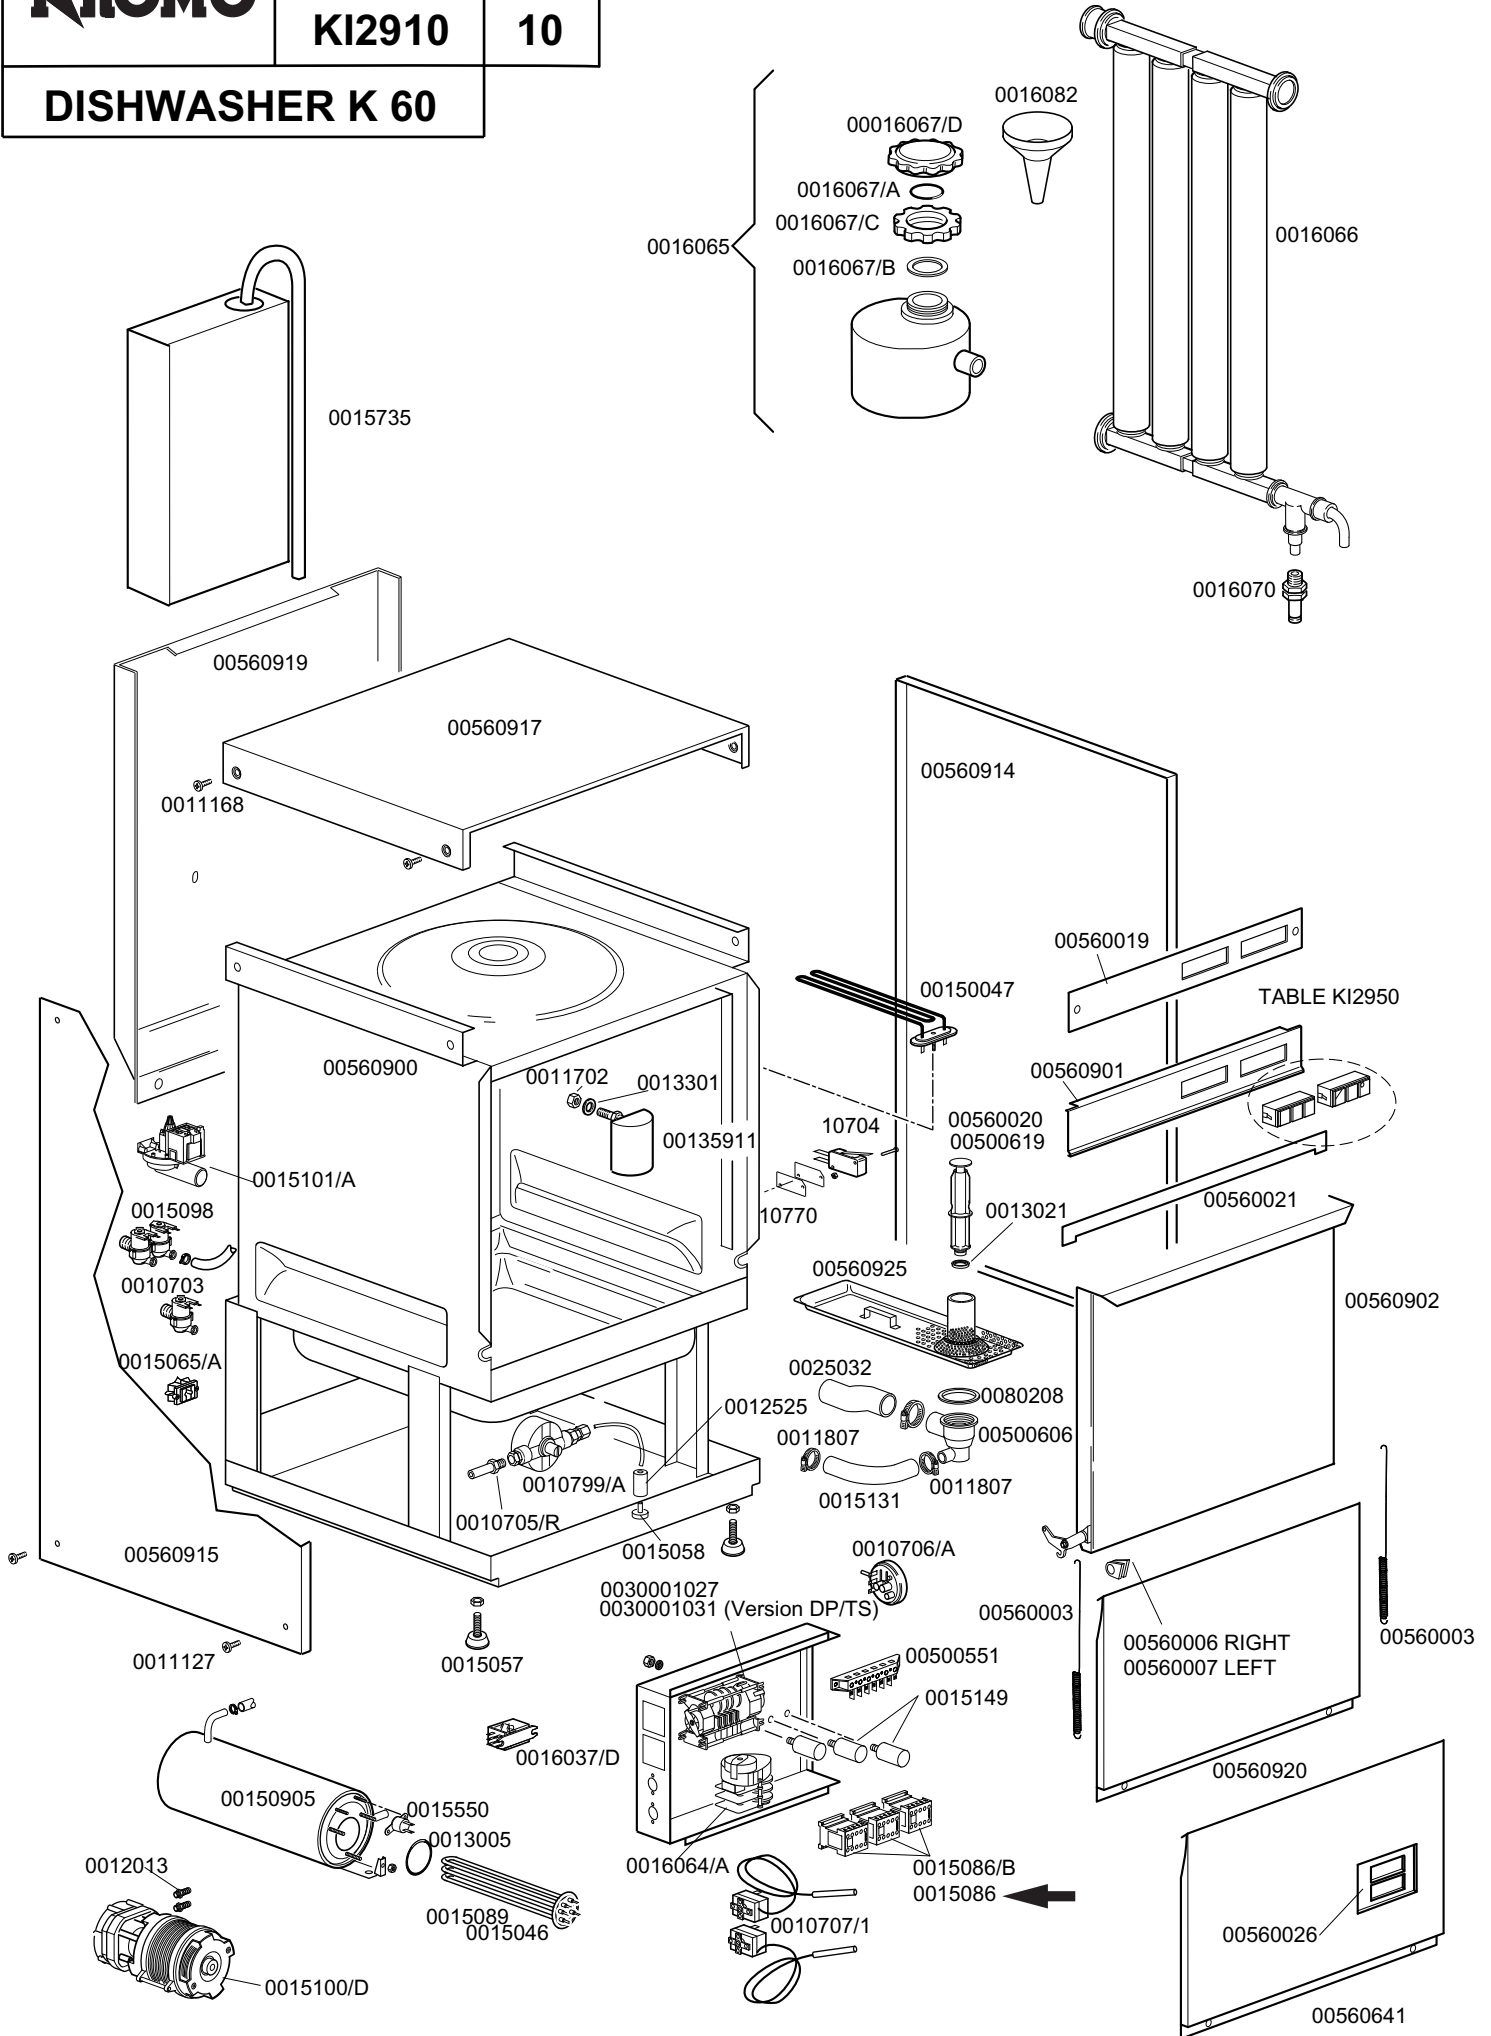

KROMO

**TABLE
KI2910**

**REV
10**

DISHWASHER K 60