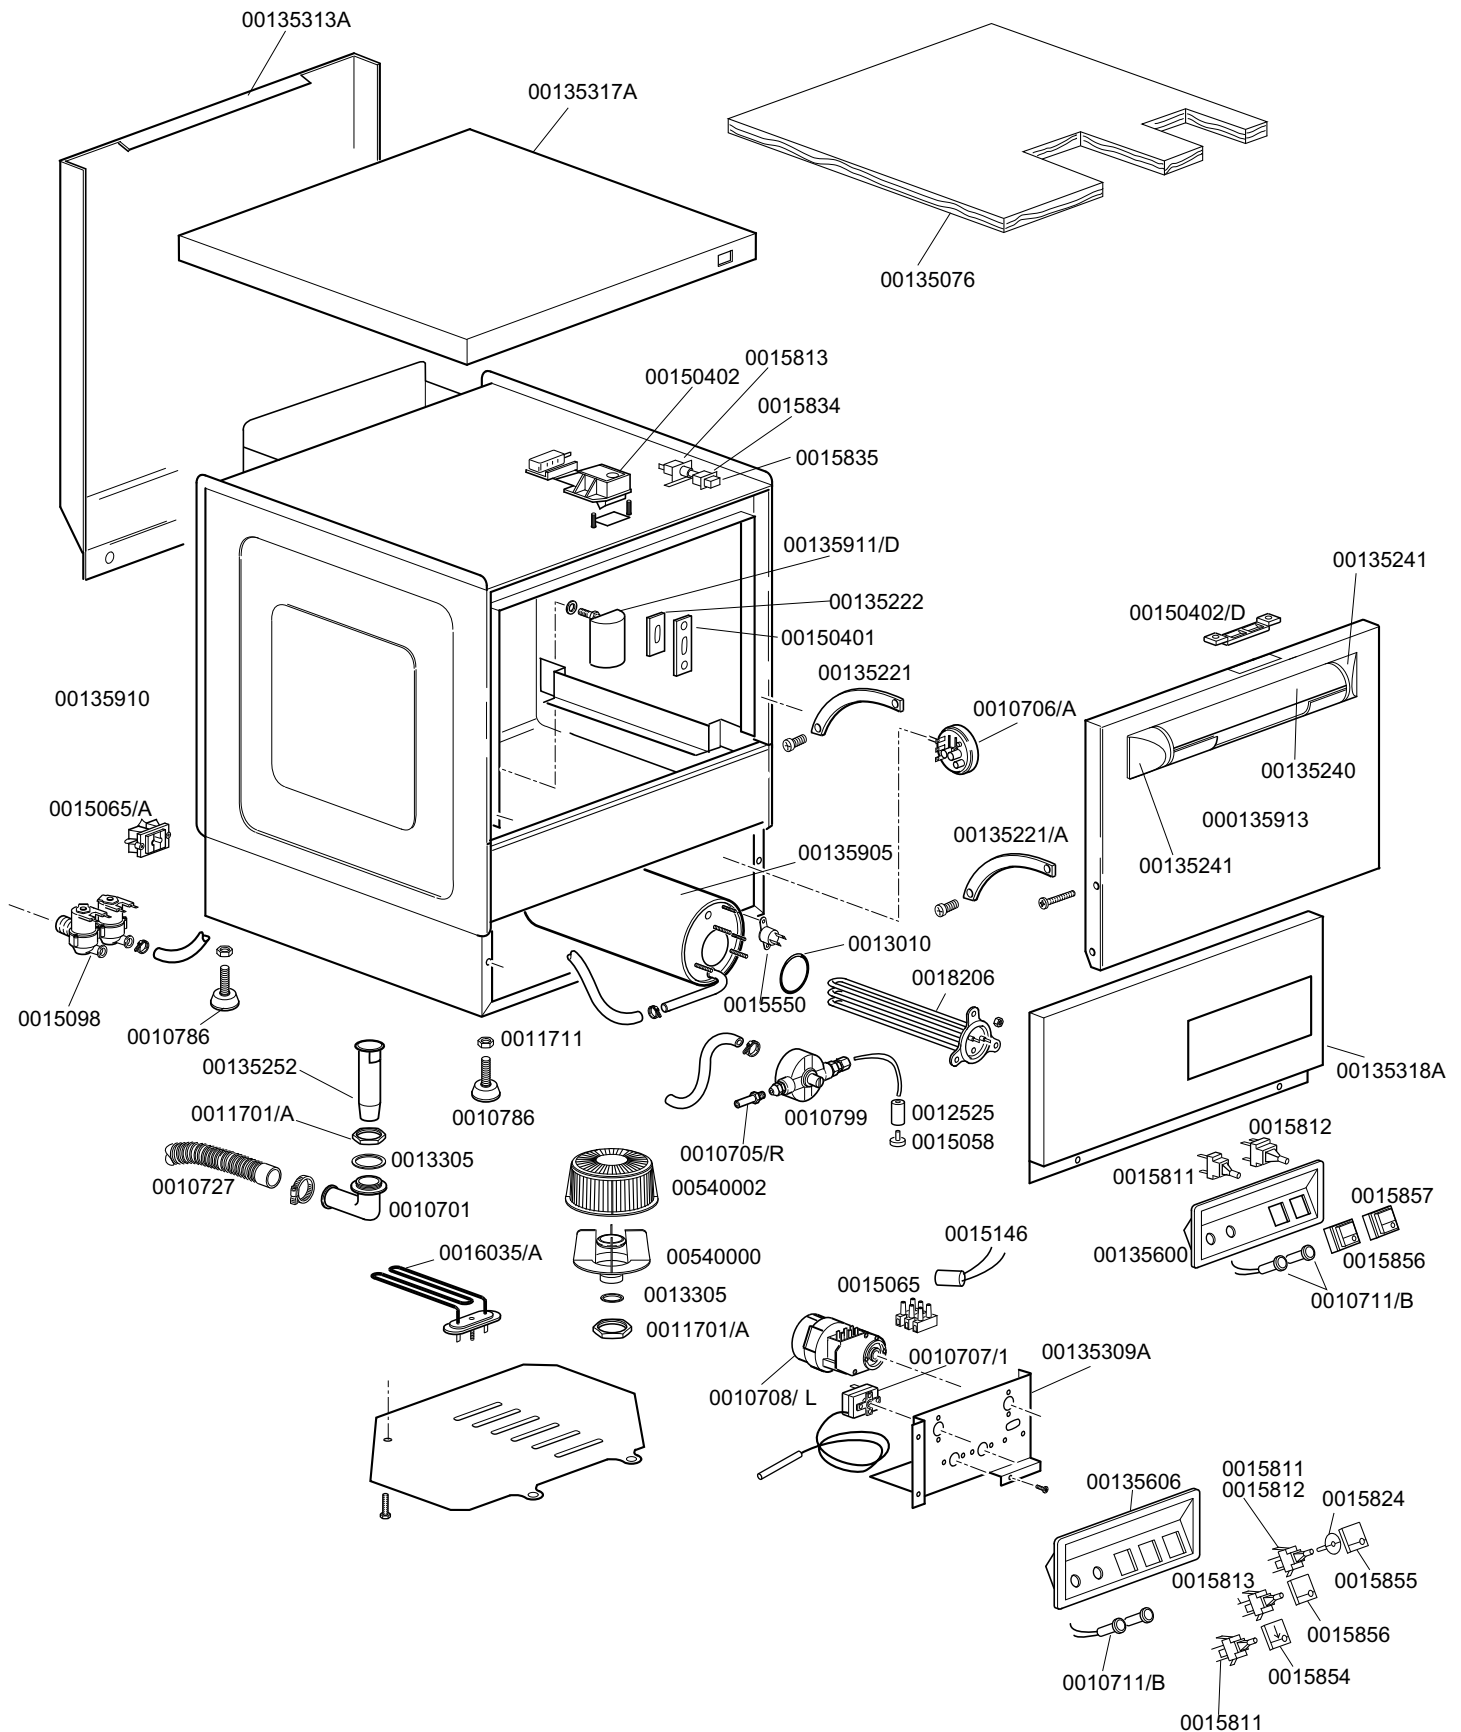

**KROMO**

**TABLE  
KI4010**

**REV  
00**

**GLASSWASHER K 35**

**GLASSWASHER K 35**

**TABLE  
KI4010**

<b>CODE</b>	<b>DESCRIPTION</b>	<b>CODE</b>	<b>DESCRIPTION</b>
0010707/1	0-90 TR2 thermostat		
0010727	1,5m H2O waste pipe		
0015065	12 poles terminal board		
16035/A	1850W basin heating element		
00135600	2+2 instrument panel		
0018206	2400W heating element		
00135606	3+2 instrument panel		
0011701	36x5 nut		
0010786	40 Diam.M10X25 small black foot		
0015146	Antijamming filter		
00135222	Beating door		
00150402/D	Block brass door hook		
0015812	Button fruit 16A		
0015811	Button fruit 16A bipolar		
0015813	Button fruit unip. 16A		
0015065/A	Cable fastener with screw		
00135911/D	Complete air trap		
00135910	Complete body for K 35		
00135905	Complete boiler		
00150402	Complete brass hook		
00135913	Complete door		
0015550	Conveyor safety thermostat		
0012525	Counter weight for small filter		
00135313A	Dorsal panel K 35		
0015098	Double solenoid valve		
0010701	Drain elbow		
0013305	Drain elbow gasket		
00135241	Ending of handle K		
0010711/B	Fluor pilot lamp		
0015824	Green-orange cam		
00150401	Guide for bent rod		
00135240	Handle door in plastic		
00135221/A	Left door rod		
00135317A	Lid for K 35		
00135318A	Lower door K 35		
0011711	M10 znc-plated nut		
0013005	OR heating element gasket		
0013010	OR heating element gasket		
00135252	Overflow K 35		
0010705/R	Pipe fitting d. 8		
00135076	Polystirene coat K 35		
0010706/A	Pressure switch		
0010708/L	Rapid timer 120"		
00135221	Right door rod		
0010799	Shining product dosing device		
0015058	Small shining product suction filter		
0015835	Square start button		
0011701/A	Stainless steel nut for floor drain		
0015834	Start switch		
00135309A	Support component K 35		
0015854	Switch Q5 drain pump		
0015857	Switch Q5 green		
0015855	Switch Q5 yellow		
0015856	Switch Q7 yellow		
00540000	Filter body d. 42		
00540002	Plastic filter for body d. 42		

**KROMO**

**TABLE  
KI4030**

**REV  
00**

**GLASSWASHER K 35**