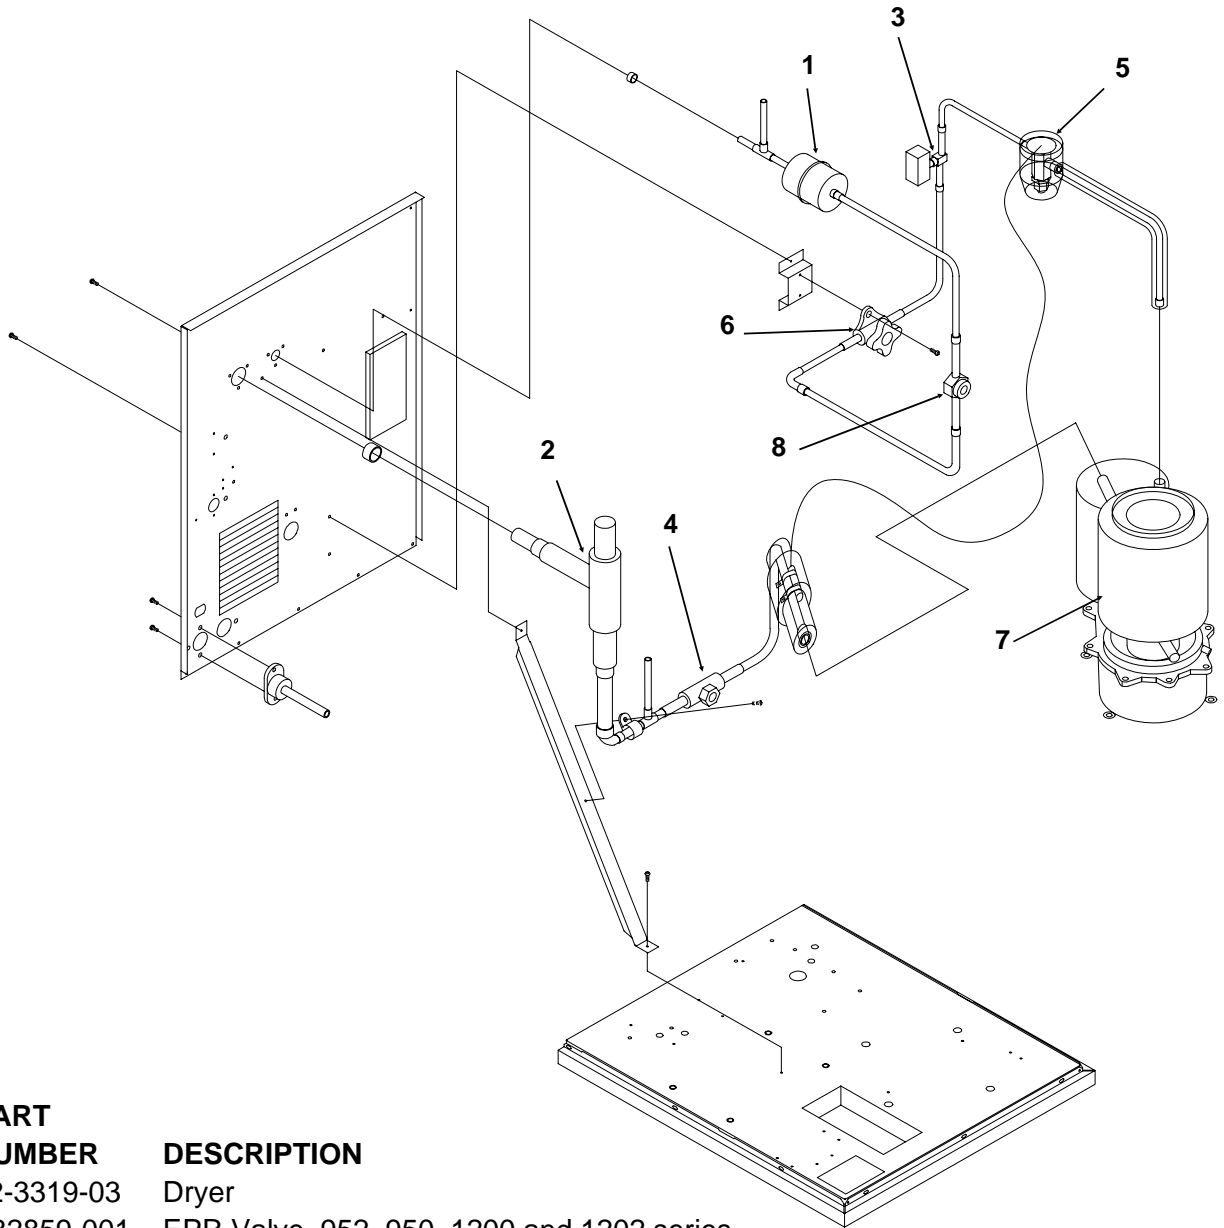

RL Single System SERVICE PARTS

Cabinet

ITEM NUMBER	PART NUMBER	DESCRIPTION	ITEM NUMBER	PART NUMBER	DESCRIPTION
1	A35924-015	Back panel, gray	8	A33255-015	Front panel, gray
2	A33256-015	Top panel, gray		A33255-002	Front Panel, S.S.
	A33256-002	Top Panel, S.S.	9	A34039-001	Control Box Support
3	A34038-015	Service panel, gray	10	A35890-001	Base
	A34038-002	Service Panel, S.S.	11	03-1531-01	Screw
4	A33292-015	Right side panel, gray	12	02-0836-00	Catch
	A33292-002	Right Side Panel, S.S.	13	A32435-015	Left side panel, gray
5	03-0271-00	Speed Clip (order 3)		A32435-002	Left Side Panel, S.S.
6	15-0808-03	Emblem, grey	14	03-1404-12	Screw
7	03-1419-22	Screw	15.	A36078-001	Reservoir Bracket

RL Single System SERVICE PARTS

Water System

ITEM NUMBER	PART NUMBER	DESCRIPTION	ITEM NUMBER	PART NUMBER	DESCRIPTION
1	03-1405-46	Cap Screw	15	16-0162-00	Strainer - not used after 11/97
2	A32890-020	Evaporator	16	A36154-001	Evap. water inlet tube
3	02-0929-23	Water Seal	17	02-1338-00	Hose clamp
4	02-3266-20	Reservoir & valve	18	13-0079-03	Res. overflow hose 33"
5	02-3266-21	Float valve	19	03-1639-03	Screw
6	02-3266-03	Plunger/seat	20	A36078-002	Reservoir bracket
7	A33101-022	Water Level Sensor	21	13-0840-01	Rubber cap
8	A32777-001	Retaining Ring for Seal	22	16-0670-02	Tee
9	A37705-021	Drip Pan			
10	13-0704-00	Gasket			
11	13-0868-01	Water Shed			
12	A27318-001	Water Inlet Fitting for copper			
	16-0835-01	Inlet fitting			
	16-1039-01	Male connector for plastic			

RL Single System SERVICE PARTS

Refrigeration System

ITEM NUMBER	PART NUMBER	DESCRIPTION
1	02-3319-03	Dryer
2	A32859-001	EPR Valve, 952, 950, 1200 and 1202 series
	A32859-002	EPR Valve, 1250 and 1500 series
3	12-2135-02	Solenoid Valve
4	11-0548-02	Ball Valve
5	11-0488-21	TXV for FME1200RL or NME950RL (R-404A)
	11-0482-21	TXV for FME1500RL or NME1250RL (R-404A)
	11-0477-20	TXV for FM1202RL or NM952RL (R-22)
6	11-0548-01	Shut Off Valve
7	A32890-020	Evaporator
8	16-0762-02	Sight Glass