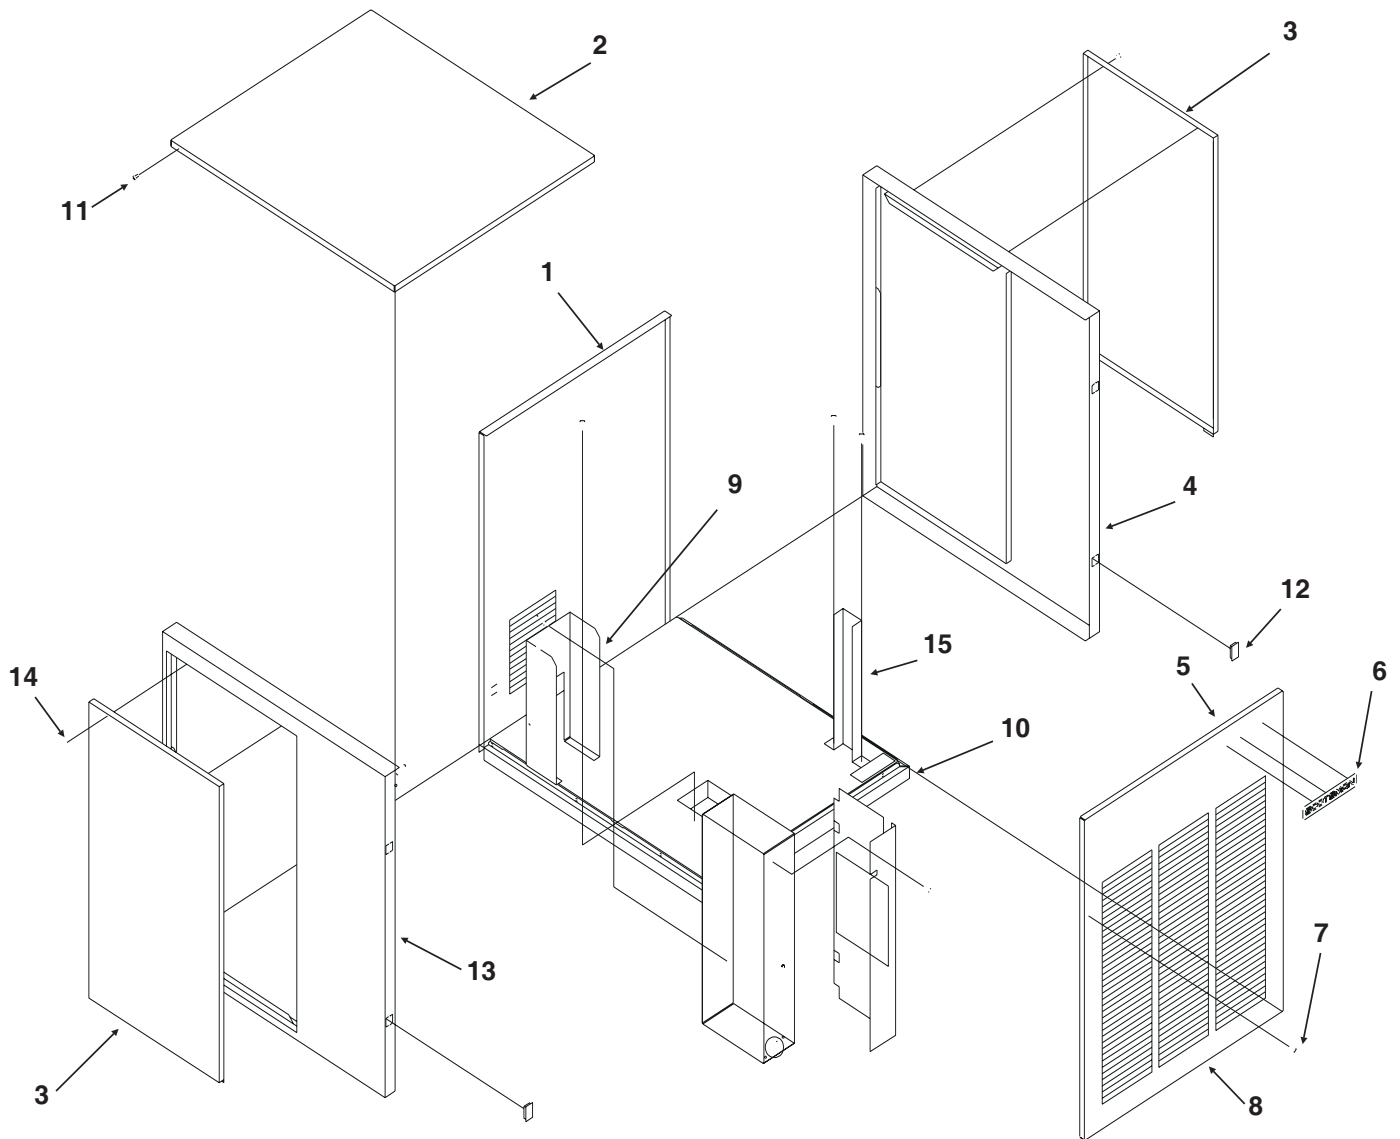

RL Single System SERVICE PARTS

This parts list contains the service parts and wiring diagrams for the following models:

- FME1202RL
- NME952RL
- FM1202RL
- NM952RL
- FME1500RL
- NME1250RL

Check the model number of the machine requiring the parts to be sure that this is the correct parts list.

RL Single System SERVICE PARTS

Cabinet

ITEM NUMBER	PART NUMBER	DESCRIPTION	ITEM NUMBER	PART NUMBER	DESCRIPTION
1	A35924-015	Back panel, gray	8	A33255-015	Front panel, gray
2	A33256-015	Top panel, gray		A33255-002	Front Panel, S.S.
	A33256-002	Top Panel, S.S.	9	A34039-001	Control Box Support
3	A34038-015	Service panel, gray	10	A35890-001	Base
	A34038-002	Service Panel, S.S.	11	03-1531-01	Screw
4	A33292-015	Right side panel, gray	12	02-0836-00	Catch
	A33292-002	Right Side Panel, S.S.	13	A32435-015	Left side panel, gray
5	03-0271-00	Speed Clip (order 3)		A32435-002	Left Side Panel, S.S.
6	15-0808-03	Emblem, grey	14	03-1404-12	Screw
7	03-1419-22	Screw	15.	A36078-001	Reservoir Bracket

RL Single System SERVICE PARTS

Water System

ITEM NUMBER	PART NUMBER	DESCRIPTION	ITEM NUMBER	PART NUMBER	DESCRIPTION
1	03-1405-46	Cap Screw	15	16-0162-00	Strainer - not used after 11/97
2	A32890-020	Evaporator	16	A36154-001	Evap. water inlet tube
3	02-0929-23	Water Seal	17	02-1338-00	Hose clamp
4	02-3266-20	Reservoir & valve	18	13-0079-03	Res. overflow hose 33"
5	02-3266-21	Float valve	19	03-1639-03	Screw
6	02-3266-03	Plunger/seat	20	A36078-002	Reservoir bracket
7	A33101-022	Water Level Sensor	21	13-0840-01	Rubber cap
8	A32777-001	Retaining Ring for Seal	22	16-0670-02	Tee
9	A37705-021	Drip Pan			
10	13-0704-00	Gasket			
11	13-0868-01	Water Shed			
12	A27318-001	Water Inlet Fitting for copper			
	16-0835-01	Inlet fitting			
	16-1039-01	Male connector for plastic			