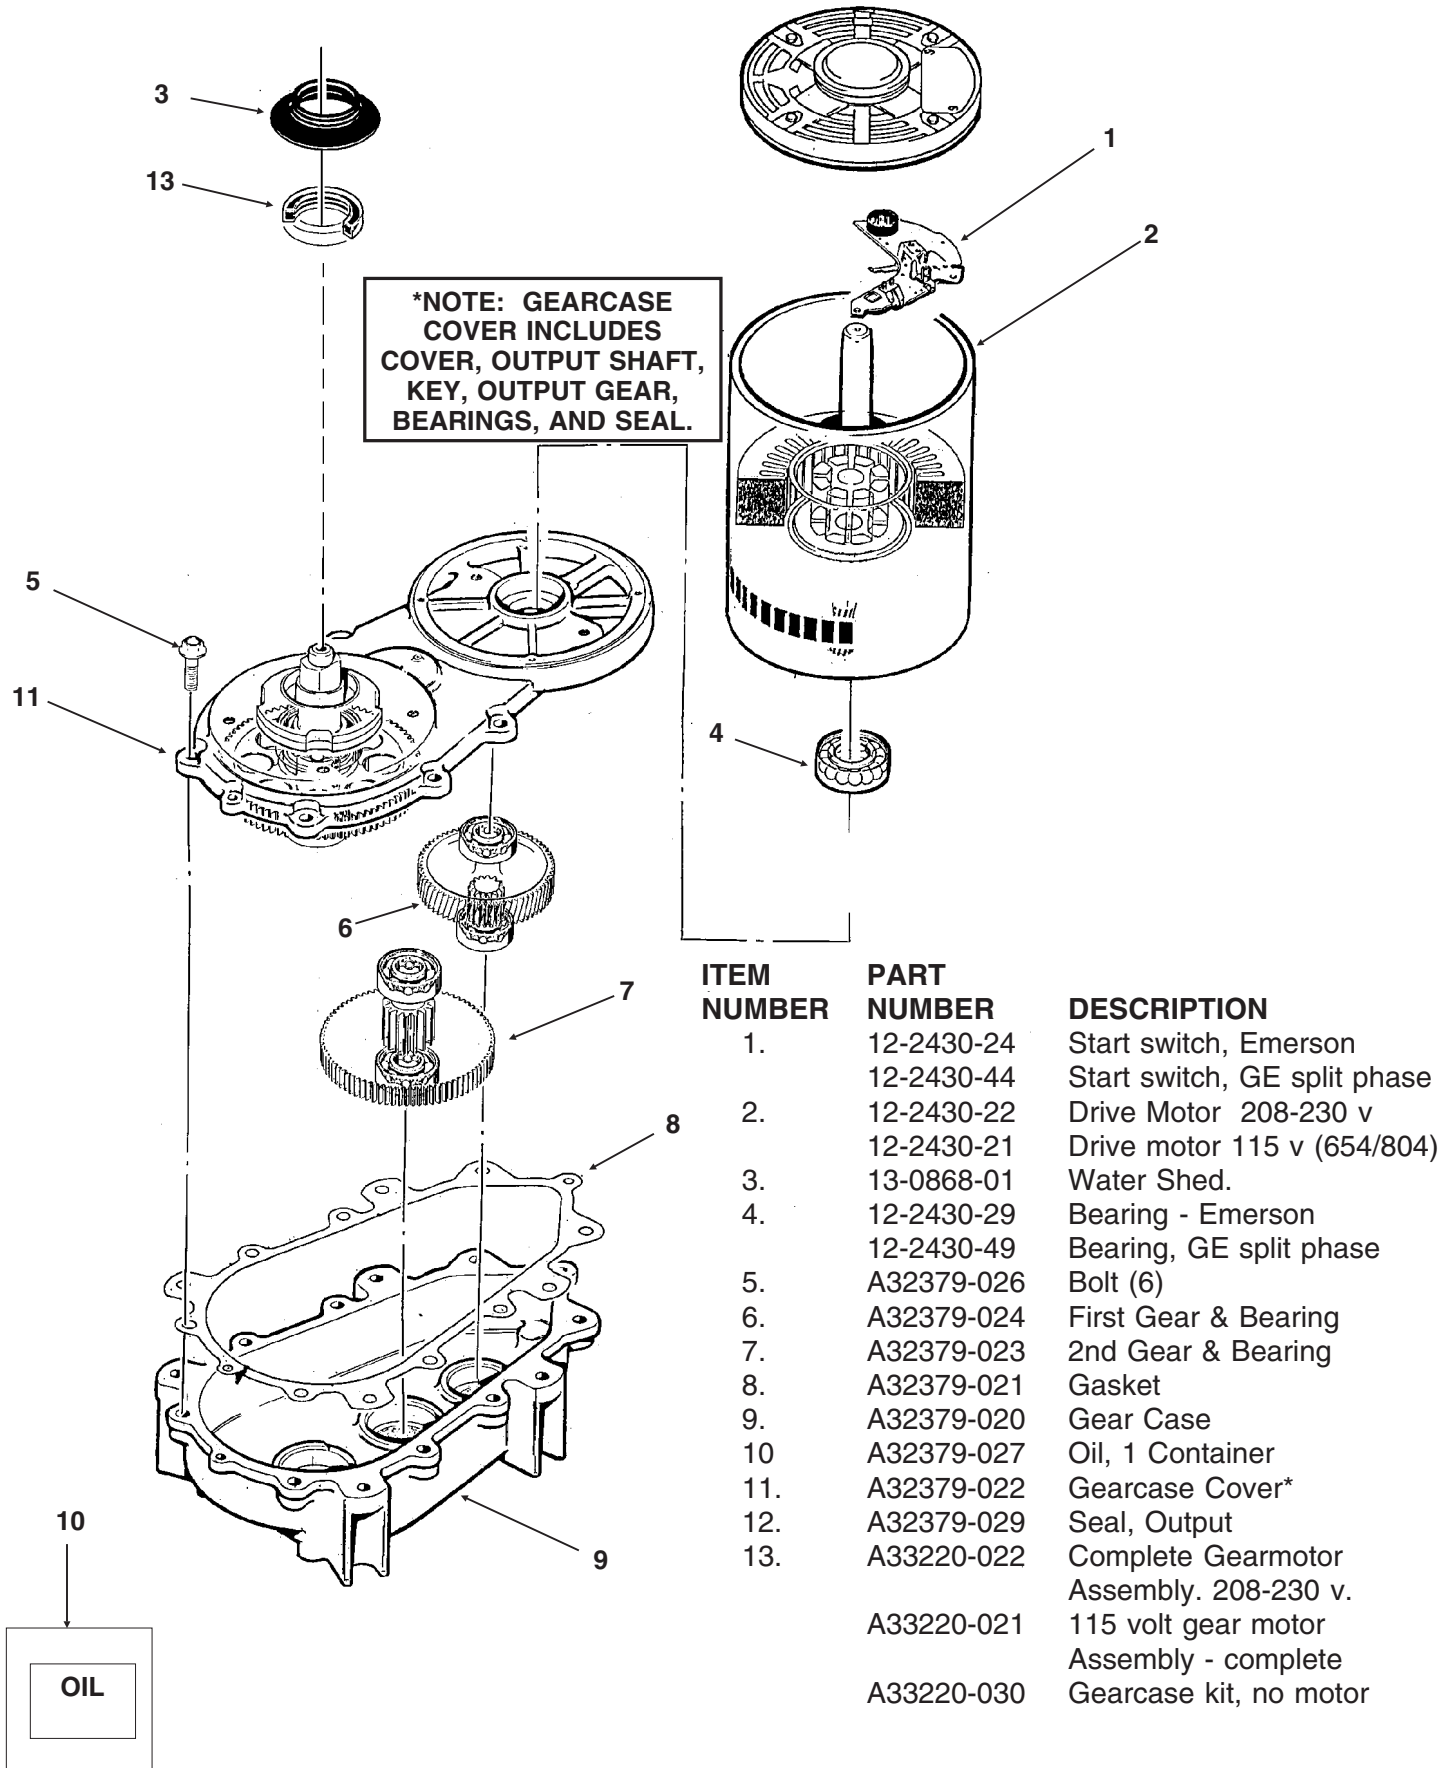

RL Single System SERVICE PARTS

Gearmotor