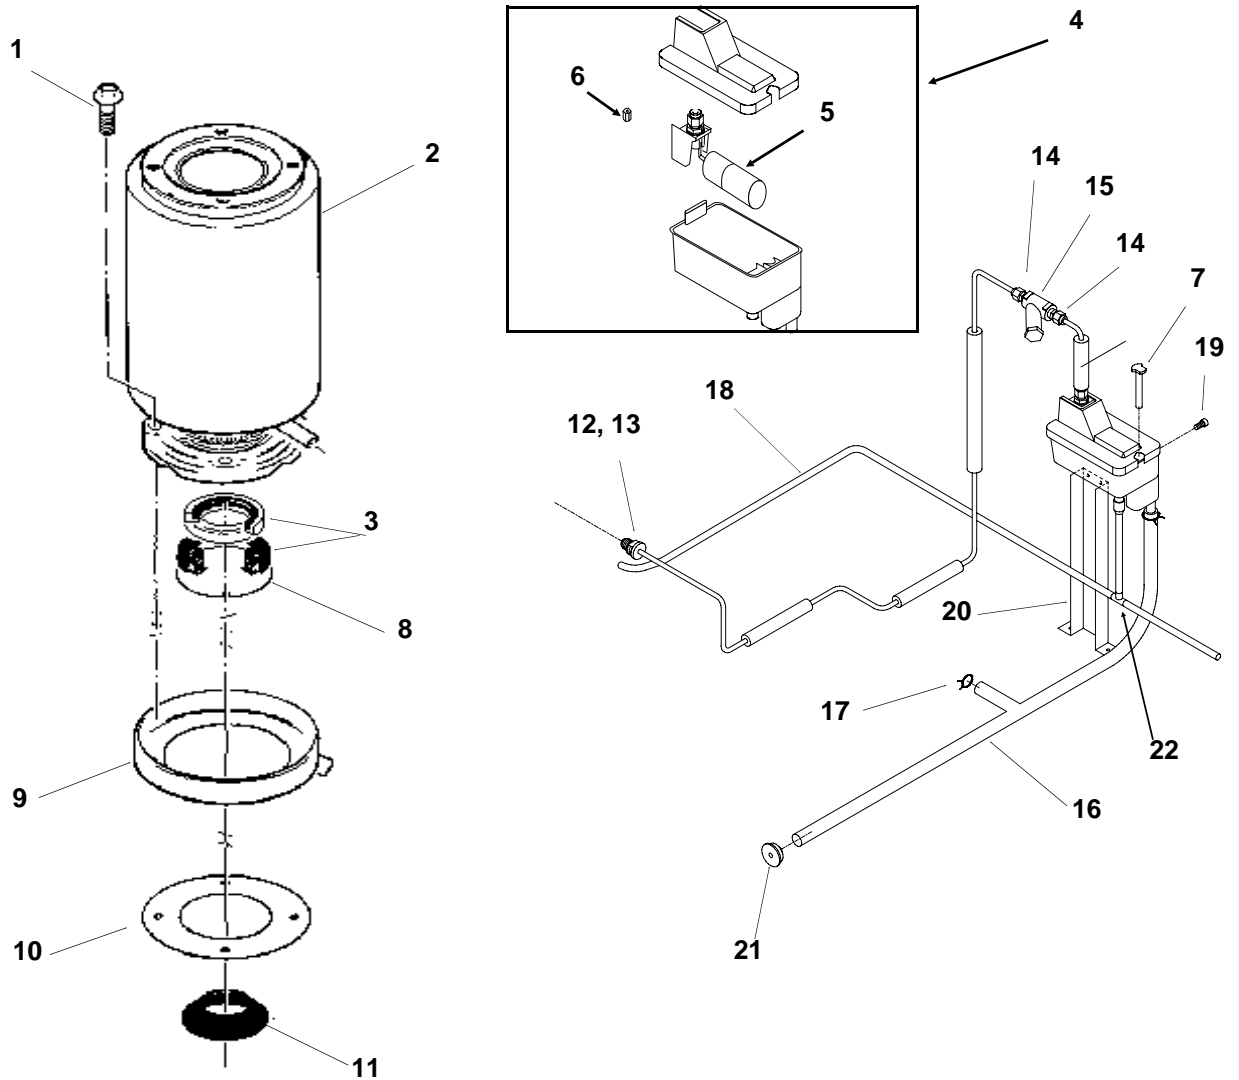

RL Single System SERVICE PARTS

Cabinet

ITEM NUMBER	PART NUMBER	DESCRIPTION	ITEM NUMBER	PART NUMBER	DESCRIPTION
1	A35924-015	Back panel, gray	8	A33255-015	Front panel, gray
2	A33256-015	Top panel, gray		A33255-002	Front Panel, S.S.
	A33256-002	Top Panel, S.S.	9	A34039-001	Control Box Support
3	A34038-015	Service panel, gray	10	A35890-001	Base
	A34038-002	Service Panel, S.S.	11	03-1531-01	Screw
4	A33292-015	Right side panel, gray	12	02-0836-00	Catch
	A33292-002	Right Side Panel, S.S.	13	A32435-015	Left side panel, gray
5	03-0271-00	Speed Clip (order 3)		A32435-002	Left Side Panel, S.S.
6	15-0808-03	Emblem, grey	14	03-1404-12	Screw
7	03-1419-22	Screw	15.	A36078-001	Reservoir Bracket

RL Single System SERVICE PARTS

Water System

ITEM NUMBER	PART NUMBER	DESCRIPTION	ITEM NUMBER	PART NUMBER	DESCRIPTION
1	03-1405-46	Cap Screw	15	16-0162-00	Strainer - not used after 11/97
2	A32890-020	Evaporator	16	A36154-001	Evap. water inlet tube
3	02-0929-23	Water Seal	17	02-1338-00	Hose clamp
4	02-3266-20	Reservoir & valve	18	13-0079-03	Res. overflow hose 33"
5	02-3266-21	Float valve	19	03-1639-03	Screw
6	02-3266-03	Plunger/seat	20	A36078-002	Reservoir bracket
7	A33101-022	Water Level Sensor	21	13-0840-01	Rubber cap
8	A32777-001	Retaining Ring for Seal	22	16-0670-02	Tee
9	A37705-021	Drip Pan			
10	13-0704-00	Gasket			
11	13-0868-01	Water Shed			
12	A27318-001	Water Inlet Fitting for copper			
	16-0835-01	Inlet fitting			
	16-1039-01	Male connector for plastic			

RL Single System SERVICE PARTS

Refrigeration System

ITEM NUMBER	PART NUMBER	DESCRIPTION
1	02-3319-03	Dryer
2	A32859-001	EPR Valve, 952, 950, 1200 and 1202 series
	A32859-002	EPR Valve, 1250 and 1500 series
3	12-2135-02	Solenoid Valve
4	11-0548-02	Ball Valve
5	11-0488-21	TXV for FME1200RL or NME950RL (R-404A)
	11-0482-21	TXV for FME1500RL or NME1250RL (R-404A)
	11-0477-20	TXV for FM1202RL or NM952RL (R-22)
6	11-0548-01	Shut Off Valve
7	A32890-020	Evaporator
8	16-0762-02	Sight Glass