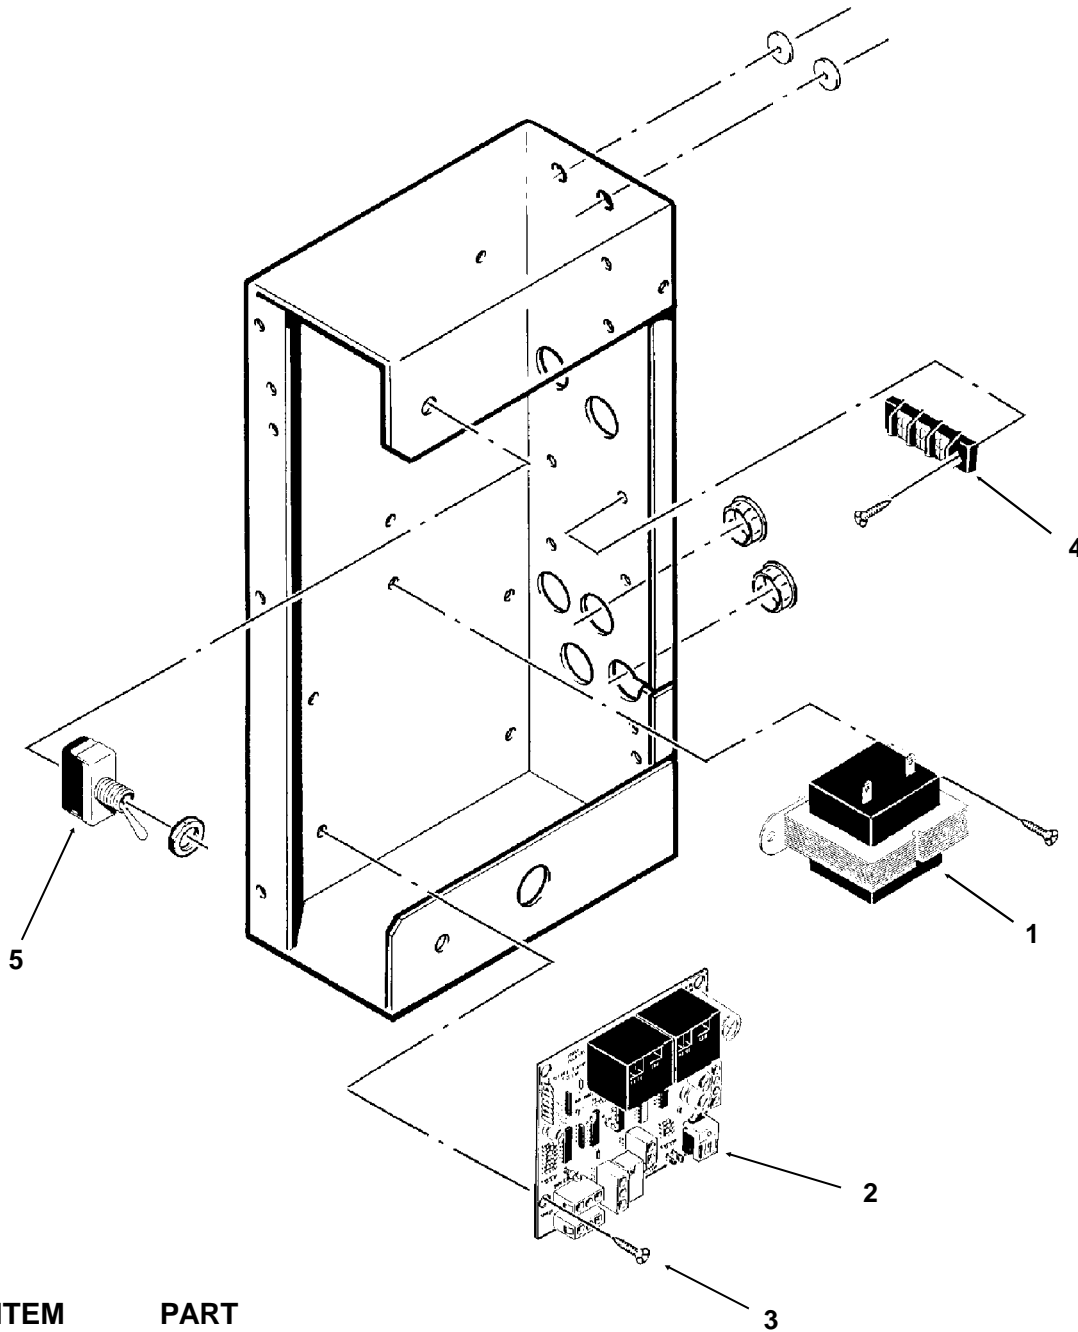

RL Single System SERVICE PARTS

FM or FME Evaporator, Chute, Bin Controls

ITEM NUMBER	PART NUMBER	DESCRIPTION
1.	A34969-001	Bail clip
2.	02-3268-01	Drain tube holder
3.	02-2930-04	Ice Chute Cover
4.	A32963-001	Insulation Top (half)
5.	02-2926-01	Ice Chute Body
6.	A33102-001	Insulation Collar Inside
7.	02-2929-04	Ice Chute Lower
8.	A37708-021	Bin Controls Assy. (set of 2)
9.	A32930-001	Chute Gasket
10.	03-1405-52	Hex Cap Screw
11.	02-3001-01	Ice Sweep
12.	13-0871-01	Water Shed
13.	02-2978-01	Lip Seal
14.	02-3128-20	Breaker Cover
15.	13-0617-54	O-Ring
16.	08-0660-01	Auger Stud, thrust Washer
17.	A35419-020	Strap kit
18.	A34559-020	Bearing
19.	02-2977-01	Lip Seal
20.	03-1405-27	Screw

21.	13-0617-52	O-Ring
22.	02-2916-01	Slotted Collar
23.	13-0617-45	O-Ring
24.	03-1544-08	Soc. Head Screw
25.	A34505-020	Breaker (Divider) (includes 18 & 19)
26.	A38071-022	Auger
27.	A32890-020	Evaporator
28.	03-1405-41	Cap Screw
29.	A32962-001	Insulation Bot. (half)
30.	A37705-021	Drip Pan
31.	13-0704-00	Drip Pan Gasket
32.	13-0868-01	Water Shed
33.	13-0617-49	O-Ring
34.	03-1408-36	Washer

RL Single System SERVICE PARTS

Gearmotor

RL Single System SERVICE PARTS

Control Box

ITEM NUMBER	PART NUMBER	DESCRIPTION
1	12-2285-22	Transformer
2	A37750-021	Circuit Board
3	12-2350-01	Stand off
4	12-0813-04	Terminal Strip
5	12-0426-01	Master Switch