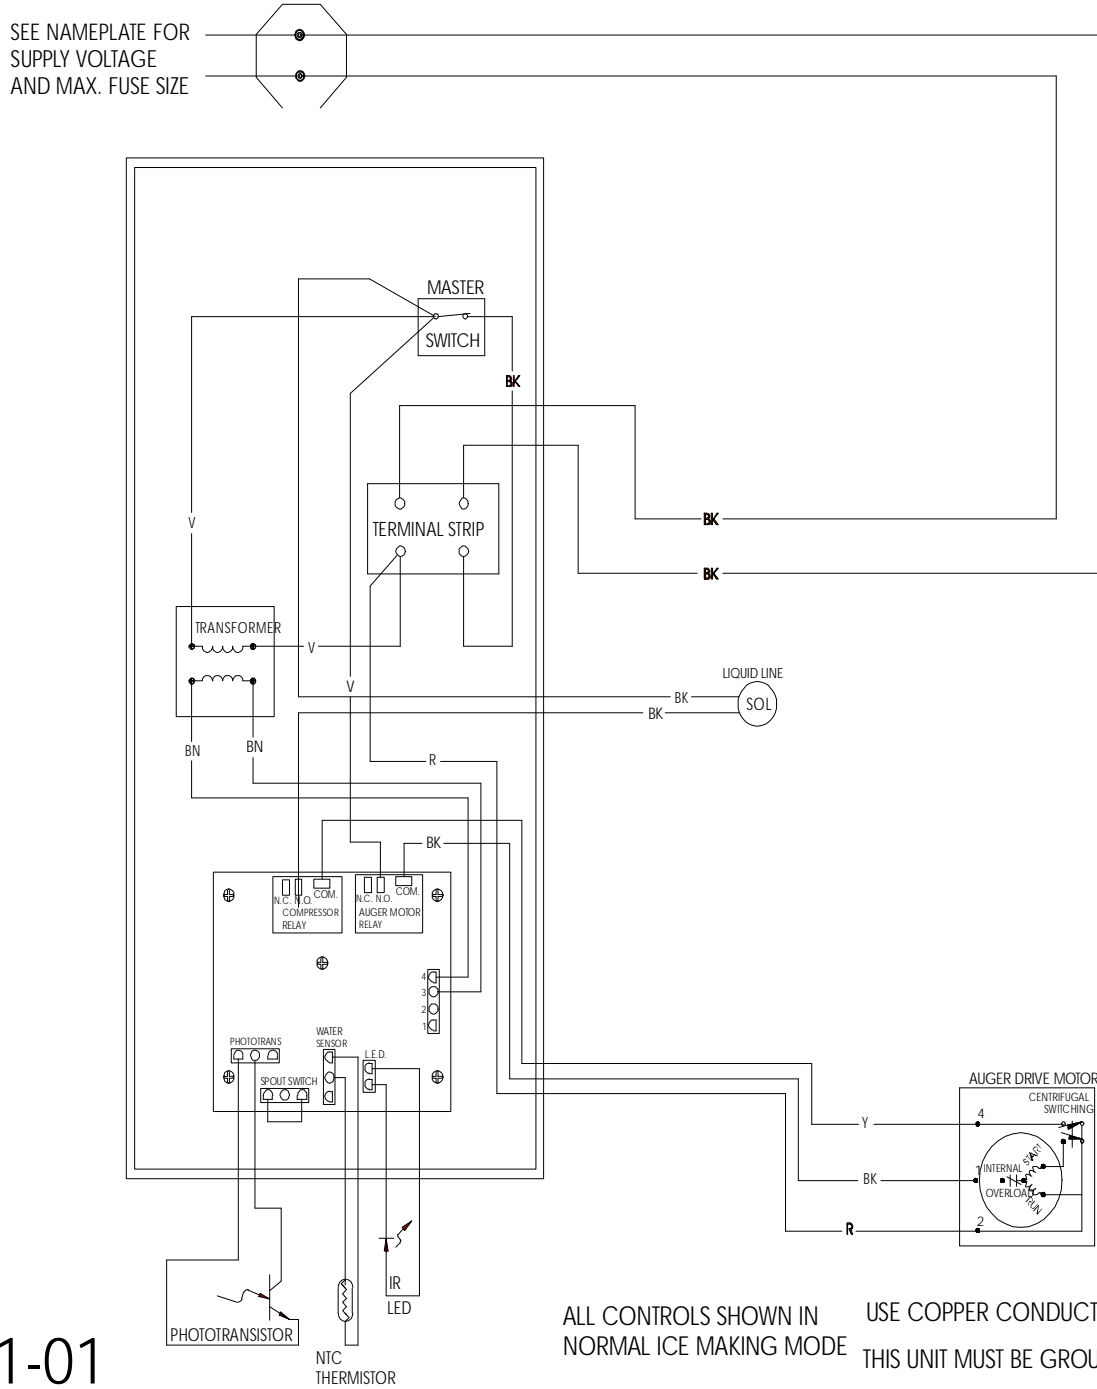

RL Single System SERVICE PARTS

This parts list contains the service parts and wiring diagrams for the following models:

- FME1202RL
- NME952RL
- FM1202RL
- NM952RL
- FME1500RL
- NME1250RL

Check the model number of the machine requiring the parts to be sure that this is the correct parts list.

RL Single System SERVICE PARTS

FM or FME Evaporator, Chute, Bin Controls

ITEM NUMBER	PART NUMBER	DESCRIPTION
1.	A34969-001	Bail clip
2.	02-3268-01	Drain tube holder
3.	02-2930-04	Ice Chute Cover
4.	A32963-001	Insulation Top (half)
5.	02-2926-01	Ice Chute Body
6.	A33102-001	Insulation Collar Inside
7.	02-2929-04	Ice Chute Lower
8.	A37708-021	Bin Controls Assy. (set of 2)
9.	A32930-001	Chute Gasket
10.	03-1405-52	Hex Cap Screw
11.	02-3001-01	Ice Sweep
12.	13-0871-01	Water Shed
13.	02-2978-01	Lip Seal
14.	02-3128-20	Breaker Cover
15.	13-0617-54	O-Ring
16.	08-0660-01	Auger Stud, thrust Washer
17.	A35419-020	Strap kit
18.	A34559-020	Bearing
19.	02-2977-01	Lip Seal
20.	03-1405-27	Screw

RL Single System SERVICE PARTS

Gearmotor

RL Single System SERVICE PARTS

Control Box

ITEM NUMBER	PART NUMBER	DESCRIPTION
1	12-2285-22	Transformer
2	A37750-021	Circuit Board
3	12-2350-01	Stand off
4	12-0813-04	Terminal Strip
5	12-0426-01	Master Switch

Not Illustrated:

6	12-2340-01	Wire harness to transformer
7	A34055-001	Control Box Cover

RL Single System SERVICE PARTS Wiring Diagram

17-2491-01

RL Single System SERVICE PARTS Schematic Diagram