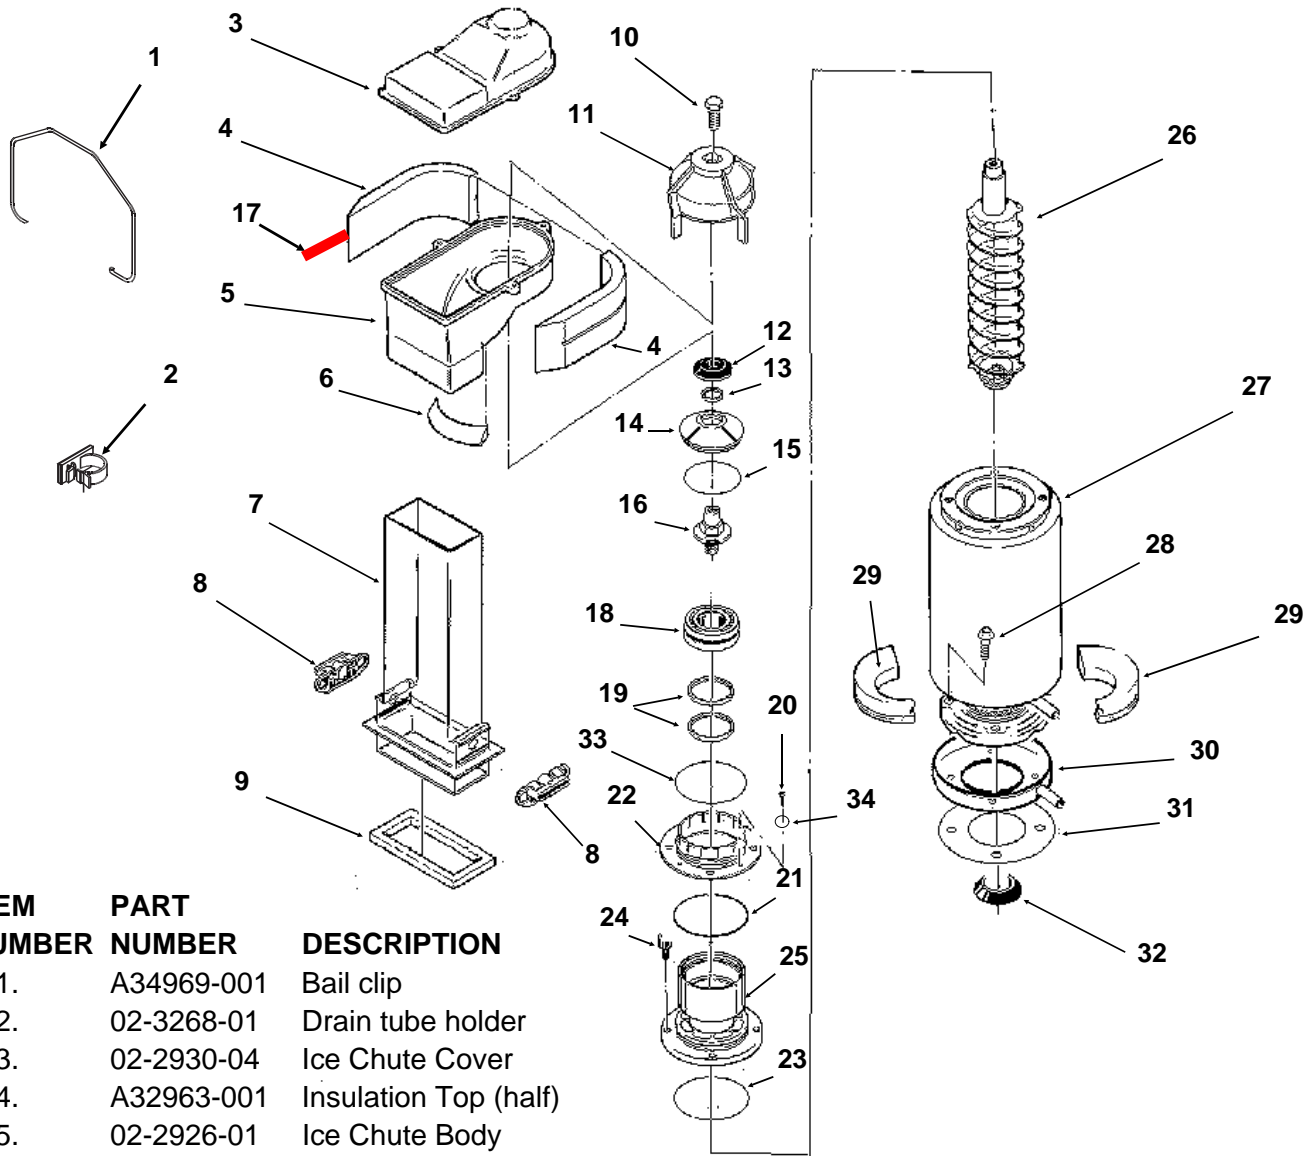

RL Single System SERVICE PARTS

Water System

ITEM NUMBER	PART NUMBER	DESCRIPTION	ITEM NUMBER	PART NUMBER	DESCRIPTION
1	03-1405-46	Cap Screw	15	16-0162-00	Strainer - not used after 11/97
2	A32890-020	Evaporator	16	A36154-001	Evap. water inlet tube
3	02-0929-23	Water Seal	17	02-1338-00	Hose clamp
4	02-3266-20	Reservoir & valve	18	13-0079-03	Res. overflow hose 33"
5	02-3266-21	Float valve	19	03-1639-03	Screw
6	02-3266-03	Plunger/seat	20	A36078-002	Reservoir bracket
7	A33101-022	Water Level Sensor	21	13-0840-01	Rubber cap
8	A32777-001	Retaining Ring for Seal	22	16-0670-02	Tee
9	A37705-021	Drip Pan			
10	13-0704-00	Gasket			
11	13-0868-01	Water Shed			
12	A27318-001	Water Inlet Fitting for copper			
	16-0835-01	Inlet fitting			
	16-1039-01	Male connector for plastic			

RL Single System SERVICE PARTS

Refrigeration System

ITEM NUMBER	PART NUMBER	DESCRIPTION
1	02-3319-03	Dryer
2	A32859-001	EPR Valve, 952, 950, 1200 and 1202 series
	A32859-002	EPR Valve, 1250 and 1500 series
3	12-2135-02	Solenoid Valve
4	11-0548-02	Ball Valve
5	11-0488-21	TXV for FME1200RL or NME950RL (R-404A)
	11-0482-21	TXV for FME1500RL or NME1250RL (R-404A)
	11-0477-20	TXV for FM1202RL or NM952RL (R-22)
6	11-0548-01	Shut Off Valve
7	A32890-020	Evaporator
8	16-0762-02	Sight Glass

RL Single System SERVICE PARTS

FM or FME Evaporator, Chute, Bin Controls

ITEM NUMBER	PART NUMBER	DESCRIPTION
1.	A34969-001	Bail clip
2.	02-3268-01	Drain tube holder
3.	02-2930-04	Ice Chute Cover
4.	A32963-001	Insulation Top (half)
5.	02-2926-01	Ice Chute Body
6.	A33102-001	Insulation Collar Inside
7.	02-2929-04	Ice Chute Lower
8.	A37708-021	Bin Controls Assy. (set of 2)
9.	A32930-001	Chute Gasket
10.	03-1405-52	Hex Cap Screw
11.	02-3001-01	Ice Sweep
12.	13-0871-01	Water Shed
13.	02-2978-01	Lip Seal
14.	02-3128-20	Breaker Cover
15.	13-0617-54	O-Ring
16.	08-0660-01	Auger Stud, thrust Washer
17.	A35419-020	Strap kit
18.	A34559-020	Bearing
19.	02-2977-01	Lip Seal
20.	03-1405-27	Screw