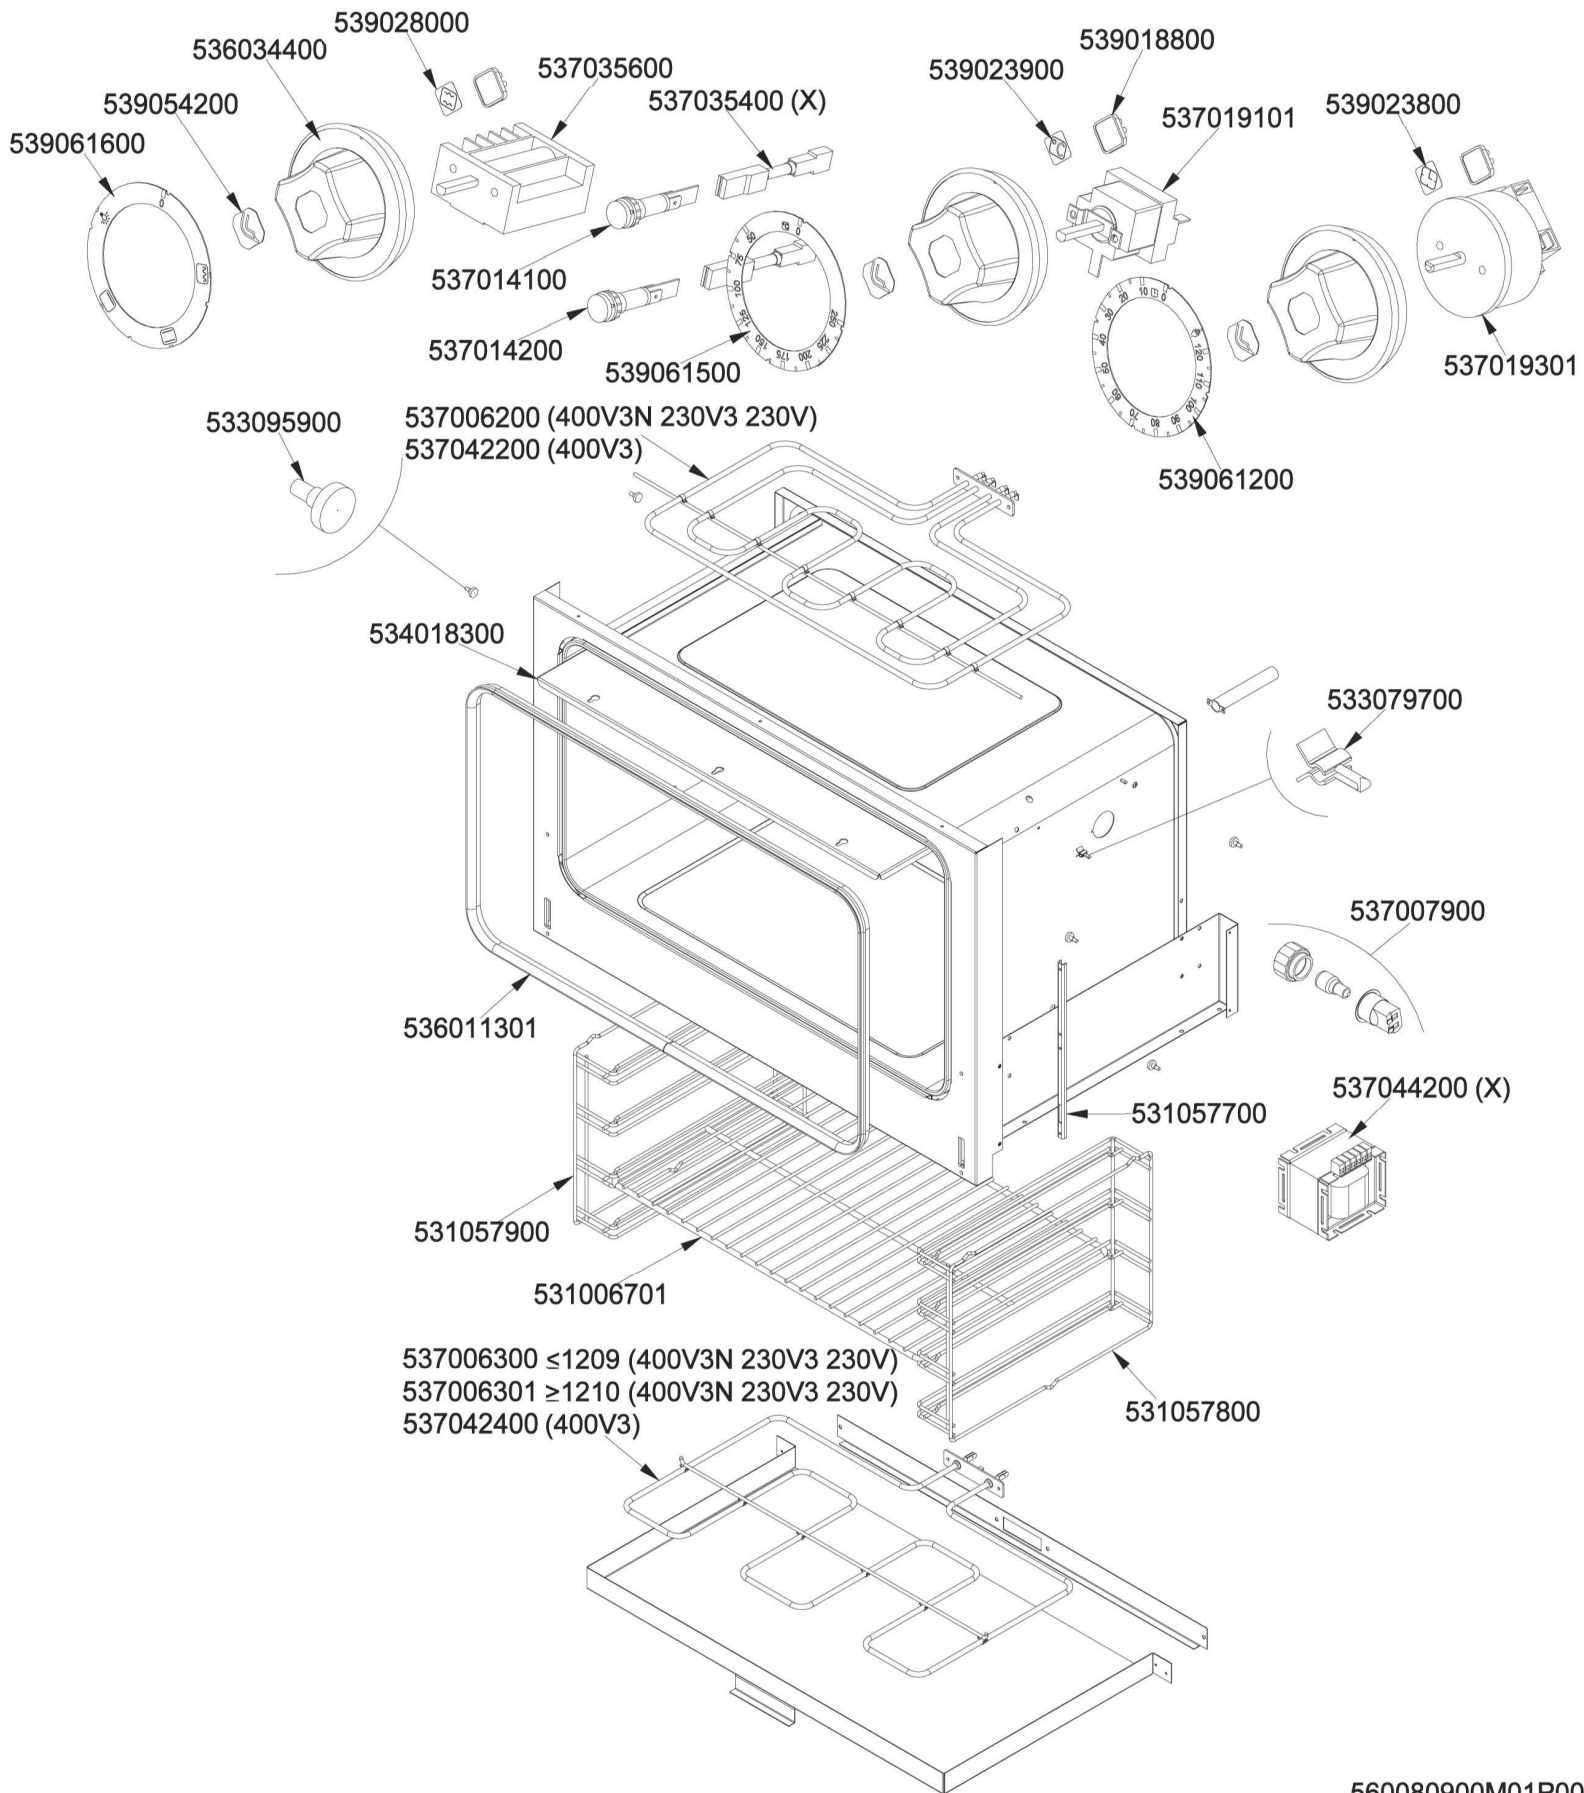

531059201

Page	Pos	Code	Description
001		537012100	SECURITY THERMOSTAT SINGLEP.165°C
001		537044600	ELECTRICAL PLATE D.145 W1500 V400
001		537019800	ELECTRICAL PLATE D.180 W2000 V230
001		537044400	ELECTRICAL PLATE D.180 W2000 V400
001		541198800	CONTROL PANEL 60T CF4-610 ET
001		537027400	TERMINAL BLOCK THREEPHASE 40A
001		544540300	
001		544696500	
001		541194700	CONTROL PANEL 607090 CF4-610 E
001		544562900	SIDE PANEL OF OVEN DOOR CF 610
001		531048500	INOX LEG Ø1"3/4 100-165 M10 FL
001		531048400	INOX LEG Ø1"3/4 100-165 M10
001		544540200	
001		544696400	
002		531059201	COMPLETE S/S DOOR FOR MAXI 600 OVEN
002		544534100	INNER DOOR OF MAXI OVEN OF 60T-LINE
002		533094400	S/S OVEN DOOR HANDLE FOR 60T-LINE
002		544534000	S/S DOOR FOR MAXI OVEN OF 60T LINE
002		531059700	DOOR HINGE FOR MAXI OVEN 60.LINE
002		531059300	OVEN DOOR * S60T 68 GLASS C.
002		536029400	INTERNAL GLASS OVEN DOOR MAXI
002		533094600	BUSH P.F. 60-LINE
002		536021801	DOOR HANDLE SPACER FOR MAXI OVEN
002		531064900	EXTERNAL GLASS MAXI OVEN DOOR+FRAME
003		539061600	ADESIVE DISK FOR SWITCH OVEN S60
003		539054200	STAMP Ø20,5 CR."L" LOTUS R.
003		536034400	KNOB §77 4P. §06*4,6 C/M
003		539028000	SELECTOR SIGN PLATE FOR OVEN
003		537035600	OVEN COMMUTATOR * EL. 60+65LINES
003		537035400	HEATING ELEMENT 00003W 330KOHM W/F
003		539023900	SIGN PLATE FOR OVEN TEMPERATURE
003		539018800	BLANK INDEX FOR KNOB
003		539023800	LABEL FOR OVEN TIMER
003		537019101	THERMOSTAT MONOPHAS.050-320°C F.MF
003		533095900	PIN FOR GRIDSHOLDER SUPPORT CF 60
003		537014100	WHITE WARNING LIGHT 250V
003		537014200	GREEN WARNING LIGHT 250V
003		537006200	UPPER OVEN HEATING EL.3000W 230V
003		537042200	UPPER OVEN HEATING EL.1000+2000W
003		539061200	ADHESIV.DISK FOR TYMER EL. OVEN
003		537019301	TIMER ELECT.120' 4 T.F. MF
003		534018300	KNOB PROTECTION FOR MAXI CF 60T
003		533079700	LOCK SPRING FOR BULB §3/§4
003		536011301	GASKET FOR MAXI 60T-OVEN L=1980
003		537007900	OVEN BULB-SOCKET WITH LAMP
003		537044200	TRANSFORMER 400V/440V-230V 100VA
003		531057700	DOOR WHEEL HOLDER F.MAXI OVEN 60T
003		531057900	LHD GRIDS HOLDER FOR MAXI-OVEN
003		531006701	MAXI OVEN GRID FOR S60/65
003		537006300	LOWER OVEN HEATING EL.W1600 230CF8/
003		537006301	COVERED HEATING ELEMENT MAXI OVEN