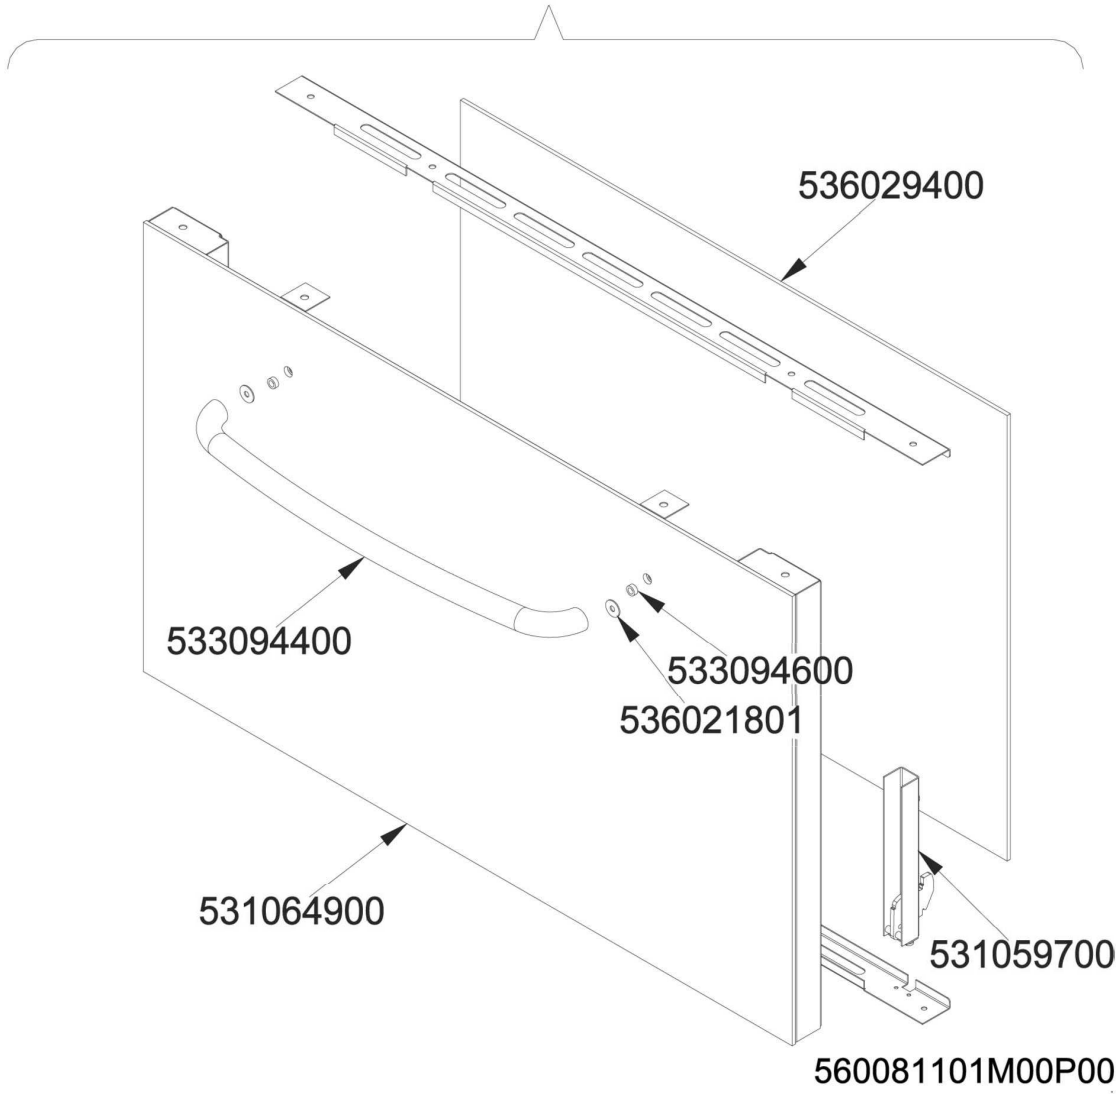

531059201

Page	Pos	Code	Description
001		537012100	SECURITY THERMOSTAT SINGLEP.165°C
001		537044600	ELECTRICAL PLATE D.145 W1500 V400
001		537019800	ELECTRICAL PLATE D.180 W2000 V230
001		537044400	ELECTRICAL PLATE D.180 W2000 V400
001		541198800	CONTROL PANEL 60T CF4-610 ET
001		537027400	TERMINAL BLOCK THREEPHASE 40A
001		544540300	
001		544696500	
001		541194700	CONTROL PANEL 607090 CF4-610 E
001		544562900	SIDE PANEL OF OVEN DOOR CF 610
001		531048500	INOX LEG Ø1"3/4 100-165 M10 FL
001		531048400	INOX LEG Ø1"3/4 100-165 M10
001		544540200	
001		544696400	
002		531059201	COMPLETE S/S DOOR FOR MAXI 600 OVEN
002		544534100	INNER DOOR OF MAXI OVEN OF 60T-LINE
002		533094400	S/S OVEN DOOR HANDLE FOR 60T-LINE
002		544534000	S/S DOOR FOR MAXI OVEN OF 60T LINE
002		531059700	DOOR HINGE FOR MAXI OVEN 60.LINE
002		531059300	OVEN DOOR * S60T 68 GLASS C.
002		536029400	INTERNAL GLASS OVEN DOOR MAXI
002		533094600	BUSH P.F. 60-LINE
002		536021801	DOOR HANDLE SPACER FOR MAXI OVEN
002		531064900	EXTERNAL GLASS MAXI OVEN DOOR+FRAME
003		539061600	ADESIVE DISK FOR SWITCH OVEN S60
003		539054200	STAMP Ø20,5 CR."L" LOTUS R.
003		536034400	KNOB §77 4P. §06*4,6 C/M
003		539028000	SELECTOR SIGN PLATE FOR OVEN
003		537035600	OVEN COMMUTATOR * EL. 60+65LINES
003		537035400	HEATING ELEMENT 00003W 330KOHM W/F
003		539023900	SIGN PLATE FOR OVEN TEMPERATURE
003		539018800	BLANK INDEX FOR KNOB
003		539023800	LABEL FOR OVEN TIMER
003		537019101	THERMOSTAT MONOPHAS.050-320°C F.MF
003		533095900	PIN FOR GRIDSHOLDER SUPPORT CF 60
003		537014100	WHITE WARNING LIGHT 250V
003		537014200	GREEN WARNING LIGHT 250V
003		537006200	UPPER OVEN HEATING EL.3000W 230V
003		537042200	UPPER OVEN HEATING EL.1000+2000W
003		539061200	ADHESIV.DISK FOR TYMER EL. OVEN
003		537019301	TIMER ELECT.120' 4 T.F. MF
003		534018300	KNOB PROTECTION FOR MAXI CF 60T
003		533079700	LOCK SPRING FOR BULB §3/§4
003		536011301	GASKET FOR MAXI 60T-OVEN L=1980
003		537007900	OVEN BULB-SOCKET WITH LAMP
003		537044200	TRANSFORMER 400V/440V-230V 100VA
003		531057700	DOOR WHEEL HOLDER F.MAXI OVEN 60T
003		531057900	LHD GRIDS HOLDER FOR MAXI-OVEN
003		531006701	MAXI OVEN GRID FOR S60/65
003		537006300	LOWER OVEN HEATING EL.W1600 230CF8/
003		537006301	COVERED HEATING ELEMENT MAXI OVEN