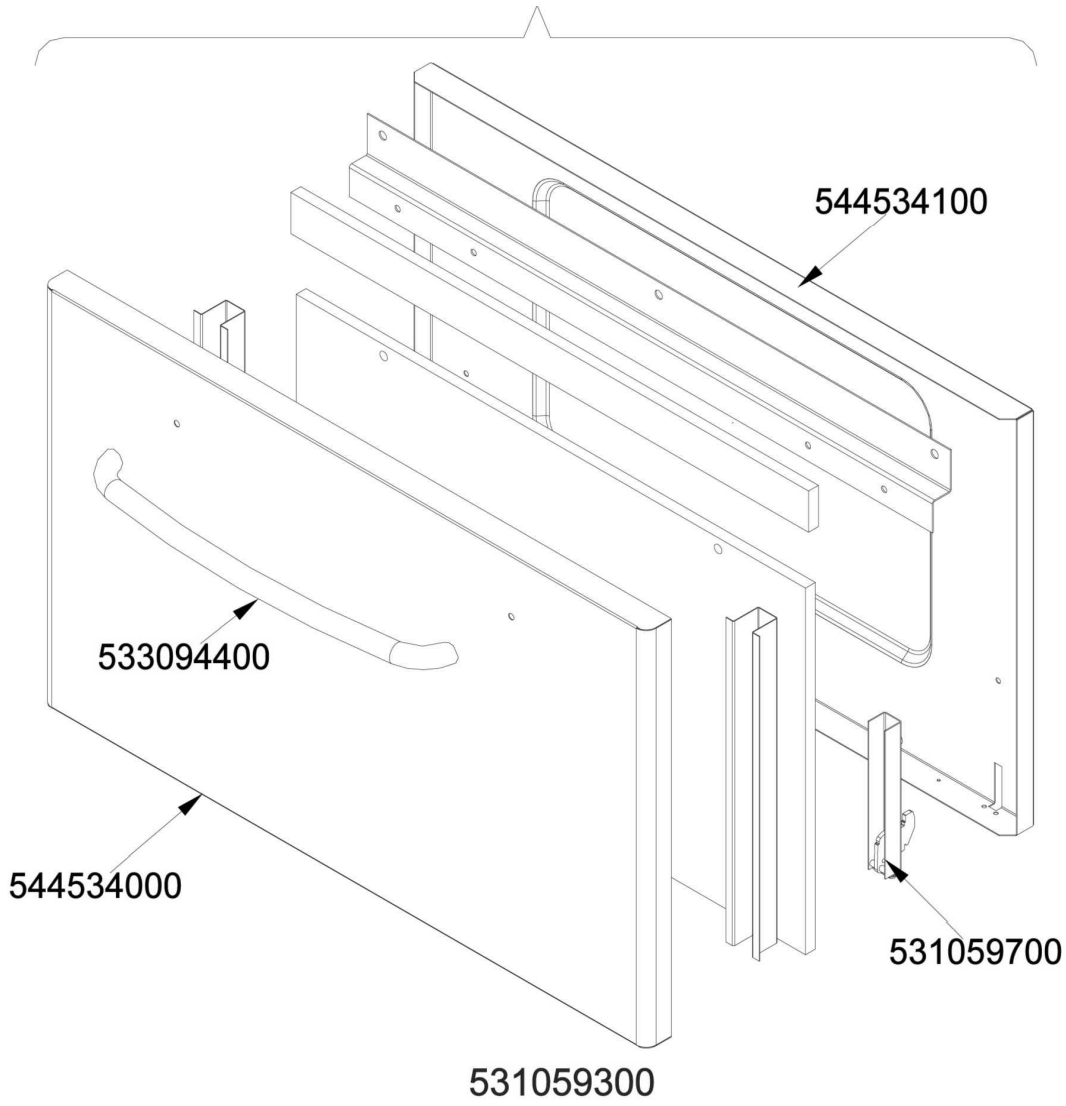

531059201

Page	Pos	Code	Description
001		537012100	SECURITY THERMOSTAT SINGLEP.165°C
001		537044600	ELECTRICAL PLATE D.145 W1500 V400
001		537019800	ELECTRICAL PLATE D.180 W2000 V230
001		537044400	ELECTRICAL PLATE D.180 W2000 V400
001		541198800	CONTROL PANEL 60T CF4-610 ET
001		537027400	TERMINAL BLOCK THREEPHASE 40A
001		544540300	
001		544696500	
001		541194700	CONTROL PANEL 607090 CF4-610 E
001		544562900	SIDE PANEL OF OVEN DOOR CF 610
001		531048500	INOX LEG Ø1"3/4 100-165 M10 FL
001		531048400	INOX LEG Ø1"3/4 100-165 M10
001		544540200	
001		544696400	
002		531059201	COMPLETE S/S DOOR FOR MAXI 600 OVEN
002		544534100	INNER DOOR OF MAXI OVEN OF 60T-LINE
002		533094400	S/S OVEN DOOR HANDLE FOR 60T-LINE
002		544534000	S/S DOOR FOR MAXI OVEN OF 60T LINE
002		531059700	DOOR HINGE FOR MAXI OVEN 60.LINE
002		531059300	OVEN DOOR * S60T 68 GLASS C.
002		536029400	INTERNAL GLASS OVEN DOOR MAXI
002		533094600	BUSH P.F. 60-LINE
002		536021801	DOOR HANDLE SPACER FOR MAXI OVEN
002		531064900	EXTERNAL GLASS MAXI OVEN DOOR+FRAME
003		539061600	ADESIVE DISK FOR SWITCH OVEN S60
003		539054200	STAMP Ø20,5 CR."L" LOTUS R.
003		536034400	KNOB §77 4P. §06*4,6 C/M
003		539028000	SELECTOR SIGN PLATE FOR OVEN
003		537035600	OVEN COMMUTATOR * EL. 60+65LINES
003		537035400	HEATING ELEMENT 00003W 330KOHM W/F
003		539023900	SIGN PLATE FOR OVEN TEMPERATURE
003		539018800	BLANK INDEX FOR KNOB
003		539023800	LABEL FOR OVEN TIMER
003		537019101	THERMOSTAT MONOPHAS.050-320°C F.MF
003		533095900	PIN FOR GRIDSHOLDER SUPPORT CF 60
003		537014100	WHITE WARNING LIGHT 250V
003		537014200	GREEN WARNING LIGHT 250V
003		537006200	UPPER OVEN HEATING EL.3000W 230V
003		537042200	UPPER OVEN HEATING EL.1000+2000W
003		539061200	ADHESIV.DISK FOR TYMER EL. OVEN
003		537019301	TIMER ELECT.120' 4 T.F. MF
003		534018300	KNOB PROTECTION FOR MAXI CF 60T
003		533079700	LOCK SPRING FOR BULB §3/§4
003		536011301	GASKET FOR MAXI 60T-OVEN L=1980
003		537007900	OVEN BULB-SOCKET WITH LAMP
003		537044200	TRANSFORMER 400V/440V-230V 100VA
003		531057700	DOOR WHEEL HOLDER F.MAXI OVEN 60T
003		531057900	LHD GRIDS HOLDER FOR MAXI-OVEN
003		531006701	MAXI OVEN GRID FOR S60/65
003		537006300	LOWER OVEN HEATING EL.W1600 230CF8/
003		537006301	COVERED HEATING ELEMENT MAXI OVEN