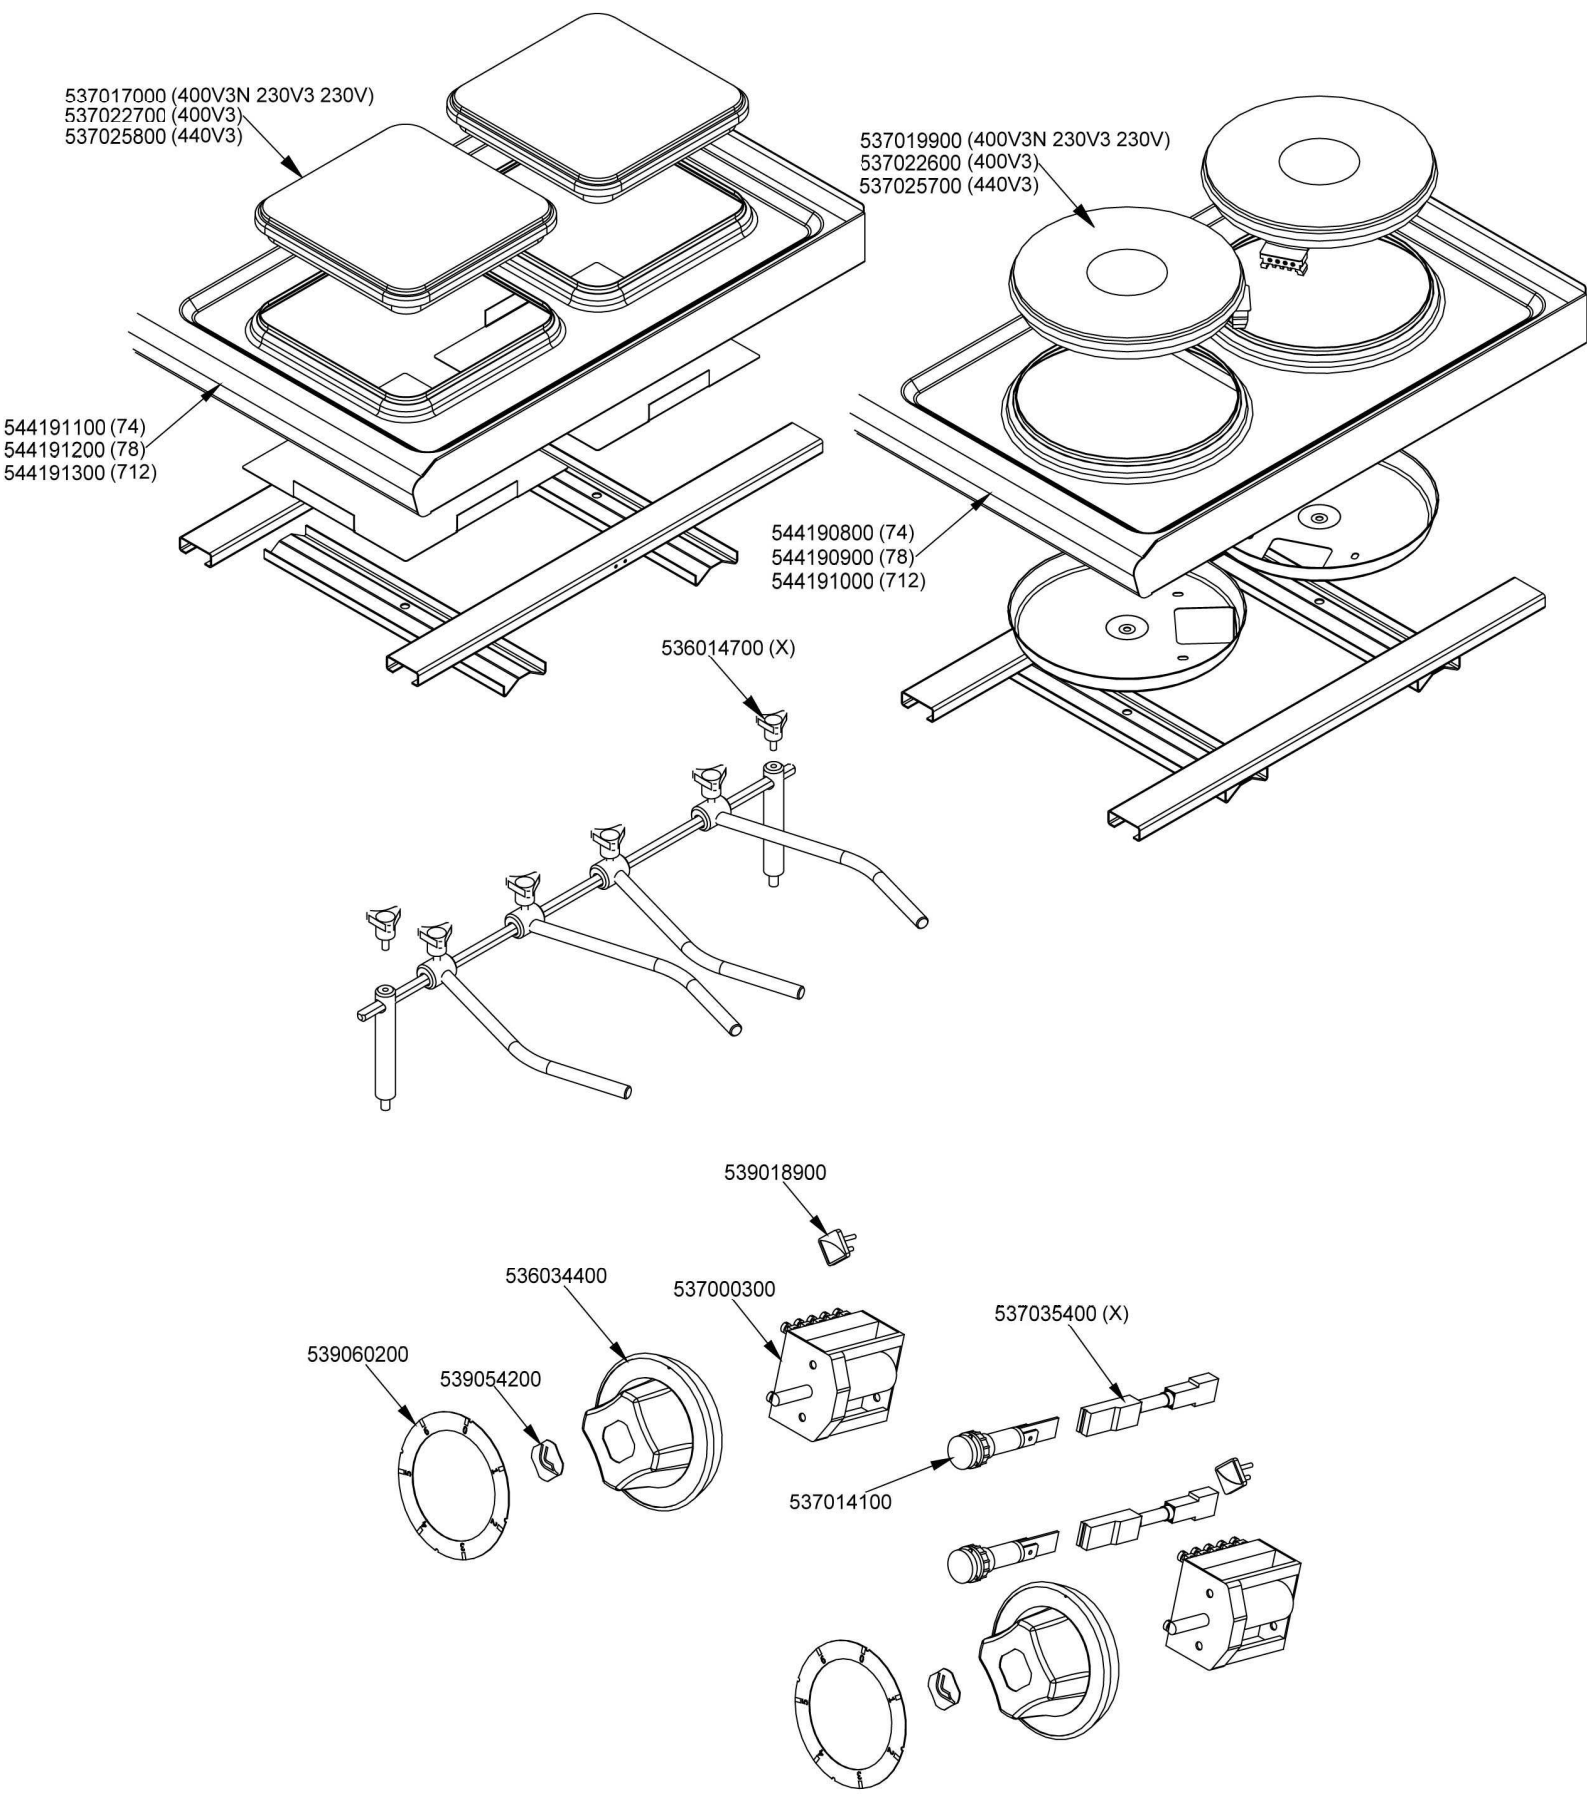

531059201

Page	Pos	Code	Description
001		537012100	SECURITY THERMOSTAT SINGLEP.165°C
001		537044600	ELECTRICAL PLATE D.145 W1500 V400
001		537019800	ELECTRICAL PLATE D.180 W2000 V230
001		537044400	ELECTRICAL PLATE D.180 W2000 V400
001		541198800	CONTROL PANEL 60T CF4-610 ET
001		537027400	TERMINAL BLOCK THREEPHASE 40A
001		544540300	
001		544696500	
001		541194700	CONTROL PANEL 607090 CF4-610 E
001		544562900	SIDE PANEL OF OVEN DOOR CF 610
001		531048500	INOX LEG Ø1"3/4 100-165 M10 FL
001		531048400	INOX LEG Ø1"3/4 100-165 M10
001		544540200	
001		544696400	
002		531059201	COMPLETE S/S DOOR FOR MAXI 600 OVEN
002		544534100	INNER DOOR OF MAXI OVEN OF 60T-LINE
002		533094400	S/S OVEN DOOR HANDLE FOR 60T-LINE
002		544534000	S/S DOOR FOR MAXI OVEN OF 60T LINE
002		531059700	DOOR HINGE FOR MAXI OVEN 60.LINE
002		531059300	OVEN DOOR * S60T 68 GLASS C.
002		536029400	INTERNAL GLASS OVEN DOOR MAXI
002		533094600	BUSH P.F. 60-LINE
002		536021801	DOOR HANDLE SPACER FOR MAXI OVEN
002		531064900	EXTERNAL GLASS MAXI OVEN DOOR+FRAME
003		539061600	ADESIVE DISK FOR SWITCH OVEN S60
003		539054200	STAMP Ø20,5 CR."L" LOTUS R.
003		536034400	KNOB §77 4P. §06*4,6 C/M
003		539028000	SELECTOR SIGN PLATE FOR OVEN
003		537035600	OVEN COMMUTATOR * EL. 60+65LINES
003		537035400	HEATING ELEMENT 00003W 330KOHM W/F
003		539023900	SIGN PLATE FOR OVEN TEMPERATURE
003		539018800	BLANK INDEX FOR KNOB
003		539023800	LABEL FOR OVEN TIMER
003		537019101	THERMOSTAT MONOPHAS.050-320°C F.MF
003		533095900	PIN FOR GRIDSHOLDER SUPPORT CF 60
003		537014100	WHITE WARNING LIGHT 250V
003		537014200	GREEN WARNING LIGHT 250V
003		537006200	UPPER OVEN HEATING EL.3000W 230V
003		537042200	UPPER OVEN HEATING EL.1000+2000W
003		539061200	ADHESIV.DISK FOR TYMER EL. OVEN
003		537019301	TIMER ELECT.120' 4 T.F. MF
003		534018300	KNOB PROTECTION FOR MAXI CF 60T
003		533079700	LOCK SPRING FOR BULB §3/§4
003		536011301	GASKET FOR MAXI 60T-OVEN L=1980
003		537007900	OVEN BULB-SOCKET WITH LAMP
003		537044200	TRANSFORMER 400V/440V-230V 100VA
003		531057700	DOOR WHEEL HOLDER F.MAXI OVEN 60T
003		531057900	LHD GRIDS HOLDER FOR MAXI-OVEN
003		531006701	MAXI OVEN GRID FOR S60/65
003		537006300	LOWER OVEN HEATING EL.W1600 230CF8/
003		537006301	COVERED HEATING ELEMENT MAXI OVEN