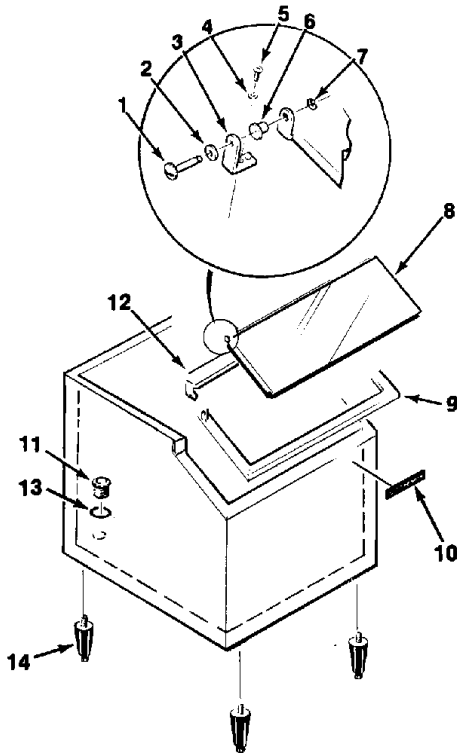

Bins and Accessories Service Parts

B650 & BH750

B650 & RCB650/HTB650

Item Number	Part Number	Description
1	02-2806-01	Shoulder screw
2	02-2380-02	Spacer
3	A31248-001	Hinge member
4	03-1417-14	Washer
5	03-1404-07	Screw
6	02-2380-01	Hinge bushing
7	03-1539-09	E ring
8	02-2805-01	Door
9	13-0595-00	Door gasket (48" req.)
	02-2822-01	Door frame (B650)
	02-2817-01	Door frame (RCB/HTB650)
10	15-0711-01	Emblem
11	02-2809-01	Drain top
12	A31244-001	Canopy
13	13-0617-11	O-ring
14	no number	Legs, see page 23

BH750

Item Number	Part Number	Description
1	A29210-001	Door hinge, left
2	A29213-001	Bin hinge, left
3	A29210-002	Door hinge, right
4	A29213-002	Bin hinge, right
5	A29216-020	Door
6	A29407-020	Door frame
7	02-2380-01	Hinge bushing
8	02-2380-02	Spacer
9	02-2806-01	Shoulder screw
10	03-1539-09	E ring
11	13-0595-00	Door gasket
12	A29849-001	Door support
13	03-0255-00	Wing nut
14	02-2809-01	Drain top
15	13-0617-11	O ring
16	15-0711-01	Emblem
17	no number	Legs, see page 23