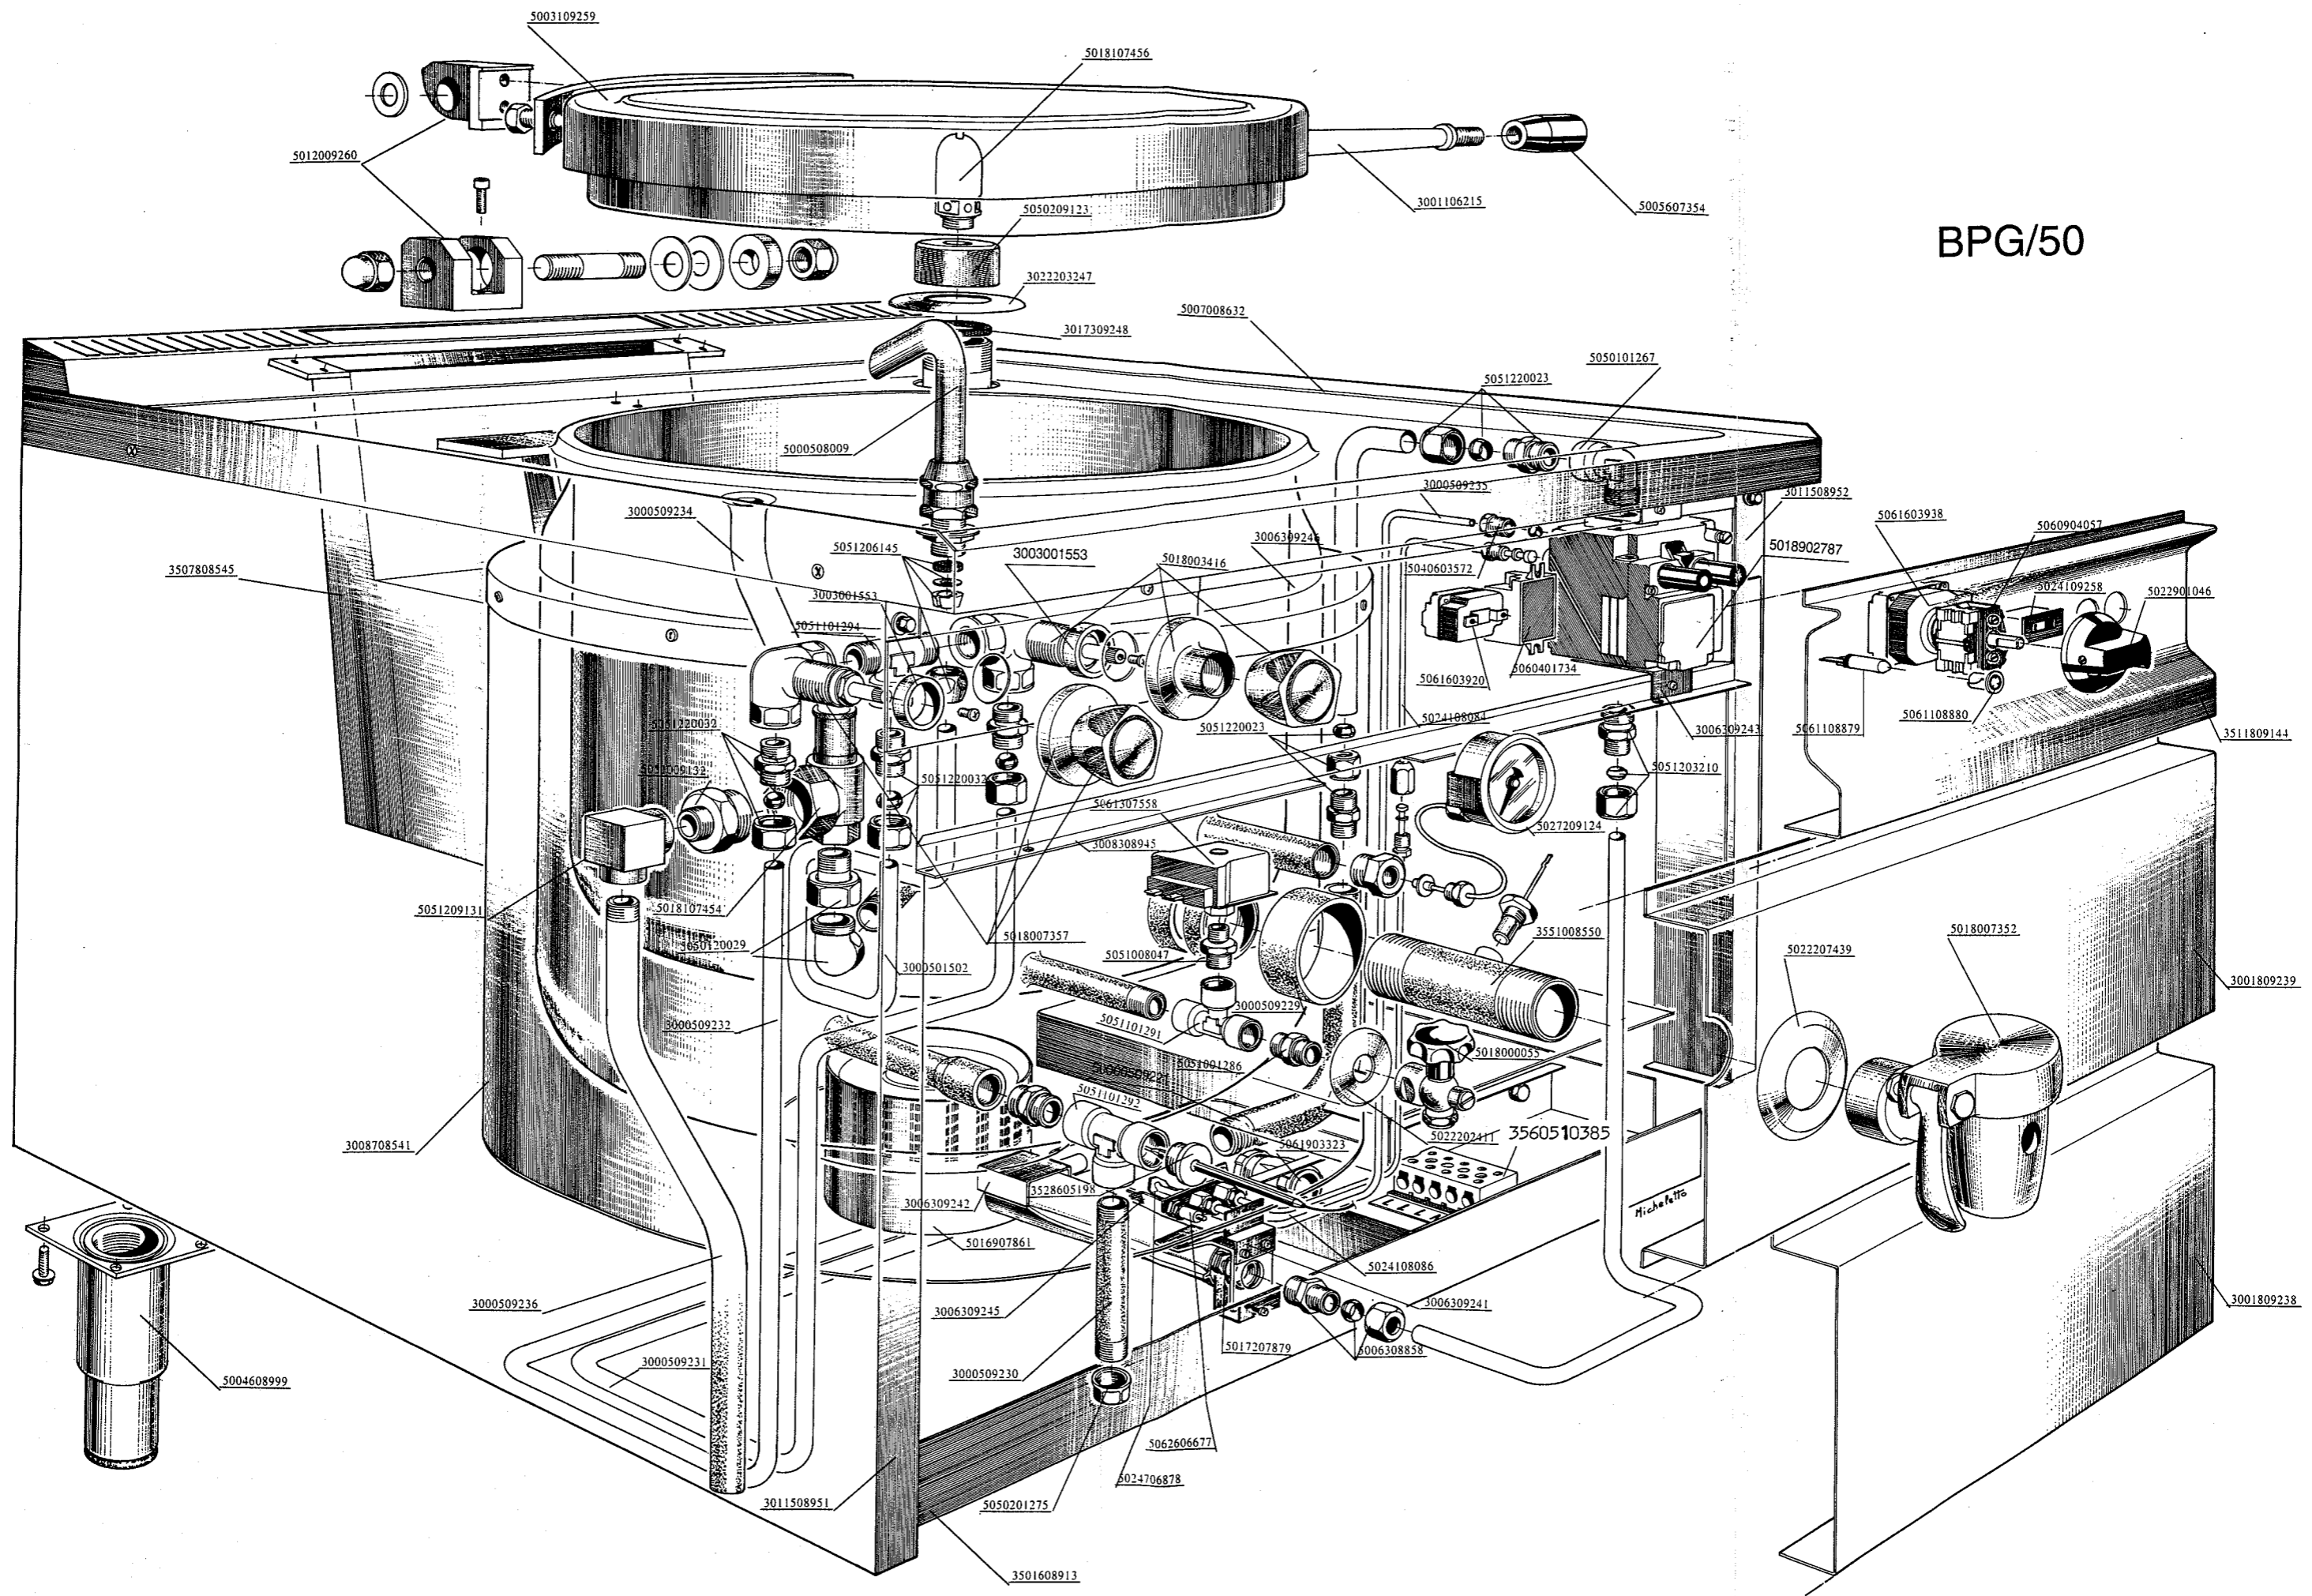

# BPG/50

0107010096	GAS KOCHKESSEL	PENTOLA A GAS	GAS KETTLE	MARMITE GAZ	BPG/50	PAG.1
COD.	BESCHREIBUNG	DESCRIZIONE	DESCRIPTION	DESCRIPTION		QUANT.
3000501502	ROHR EINLAUF VERBINDUNG	TUBO RACCORDO ACQUA	WATER FITTING	TUYAU RACCORD EAU	KK/70	1
3000509229	ROHR ISOLIERUNG	TUBO ISOLAZIONE	INSULATING TUBE	TUYAU INSULATION	BPG/50	1
3000509230	ROHR ENTLERUNG	TUBO SCARICO ACQUA	WATER DRAIN PIPE	TUYAU DECHARGE EAU	BPG/BPE/50	1
3000509231	ROHR EINLAUF KALTWASSER	TUBO ENTR. ACQUA FREDDA	COLD WATER LINE IN	TUYAU ARRIVEE EAU FR.	BPG/BPE/50	1
3000509232	ROHR EINLAUF WARMWASSER	TUBO ENTR. ACQUA CALDA	WARM WATER LINE IN	TUYAU ARRIVEE EAU CHAUD	BPG/BPE/50	1
3000509233	ROHR GASLEITUNG	TUBO CONDOTTA GAS	GAS PIPE	TUYAU CONDUITE GAZ	BPG/50	1
3000509234	ROHR ÜBERLAUF	TUBO TROPPOPIENO	DRAIN PIPE	TUYAU DECHARGE	BPG/BPE/50	1
3000509235	ROHR ZÜNDBRENNER	TUBO PILOTA	PILOT PIPE	TUYAU VEILLEUSE	BPG/50	1
3000509236	ROHR DAMPFÜBERDRUCK	TUBO PRESSIONE VAPORE	STEAM PRESSURE PIPE	TUYAU PRESS. VAPEUR	BPG/BPE/50	1
3000509237	ROHR GASZUFUHR	TUBO PORTATA GAS	LOADING GAS PIPE	TUYAU ARRIVEE GAZ	BPG/50	1
3000809045	ABDECKUNG SCHALT. LINKS	PROTEZIONE PANN. SINISTRA	PAN. PROTECTION LEFT	PROTECTION PANN. GAUCHE	CP/75	1
3000809046	ABDECKUNG SCHALT. RECHTS	PROTEZIONE PANN. DESTRA	PAN. PROTECTION RIGHT	PROTECTION PANN. DROITE	CP/75	1
3000809250	ABDECKUNG ÜBERLAUF	PROTEZIONE SFIATO	DRAIN PROTECTION	PROTECTION DECHARGE	BPG/50	1
3000809251	ABDECKUNG E-ANSCHLUSS	PROTEZIONE ELETTR.	ELEC. PROTECTION	PROTECTION ELEC.	BPG/BPE/50	1
3000809252	ABDECKUNG AUSLAUF	PROTEZIONE SCARICO	DRAIN COVER	PROTECTION DECHARGE	BPG/BPE/50	1
3001106215	WELLE GRIFF	PERNO MANIGLIA	HANDLE PIN	PIVOT POIGNEE	KK	1
3001608547	BODEN	FONDO	BOTTOM	FOND	BPG/50	1
3001809238	BLLENDE UNTEN	CRUSCOTTO INFERIORE	PANEL BOTTOM	PANNEAU INFERIEUR	BPG/BPE/50	1
3001809239	BLLENDE MITTE	CRUSCOTTO CENTRALE	PANEL CENTRE	PANNEAU CENTRAL	BPG/BPE/50	1
3003001553	DISTANZRING HÄHNE	DISTANZIALE RUBINETTI	COCK SPACER	ENTRETOISE ROBINETS	KK/70	2
3003009156	DISTANZSTÜCK EINFASSUNG	DISTANZIALE PIANO	HOB SPACER	ENTRETOISE PLAN	CP/75	4
3003408963	EINFASSUNG-VERBINDUNG	CANALETTO CONGIUNZIONE	CONNECTION STRIP	BANDE RACCORD	CP/75	1
3006308962	HALTER VERBINDUNG	SUPPORTO CANALETTO	CONNECTION SUPPORT	SUPPORT RACCORD	CP/75	3
3006309103	HALTER GERÄTE	SUPPORTO APPARECCHIAT.	UNITS SUPPORT	SUPPORT APPAREILS	CP/75	1
3006309183	HALTER KAMIN	SUPPORTO CAMINO	FLUE SUPPORT	SUPPORT CHEMINEE	BPG/50	2
3006309240	HALTER FLAMMEN ANZEIGER	SUPPORTO IND. FIAMMA	FLAME INDICAT. SUPPORT	SUPPORT FLAMME INDICATION	BPG/50	1
3006309241	HALTER BRENNER VORNE	SUPPORTO BRUCIATORE ANT.	BURNER SUPPORT FRONT	SUPPORT BRULEUR DEVANT	BPG/50	1
3006309242	HALTER BRENNER HINTEN	SUPPORTO BRUCIATO. POST.	BURNER SUPPORT REAR	SUPPORT BRULEUR ARRIERE	BPG/50	1
3006309243	HALTER ELETTROSIT	SUPPORTO ELETTROSIT	ELETTROSIT SUPPORT	SUPPORT ELETTROSIT	BPG/50	2
3006309244	HALTER SICHER. THERMOSTAT	SUPPORTO TERMOSTATO SIC.	SAFETY THERM. SUPPORT	SUPPORT THERM. SEC.	BPG/50	1
3006309245	HALTER ZÜNDBRENNER	SUPPORTO PILOTA	PILOT BURNER SUPPORT	SUPPORT BRUL. VEILLEUSE	BPG/50	1
3006309246	HALTER WASSERHÄHNE	SUPPORTO RUBINETTI	COCK SUPPORT	SUPPORT ROBINETS	BPG/BPE/50	1
3006309247	HALTER KLEMM. SCHÜTZ	SUPPORTO MORSETTIERA	TERMINAL SUPPORT	SUPPORT BORNE	BPG/BPE/50	1
3006309	HALTER ISOLIERUNG	SUPPORTO ISOLAZIONE	INSULATION SUPPOF	SUPPORT ISOLATION	BPG/50	2