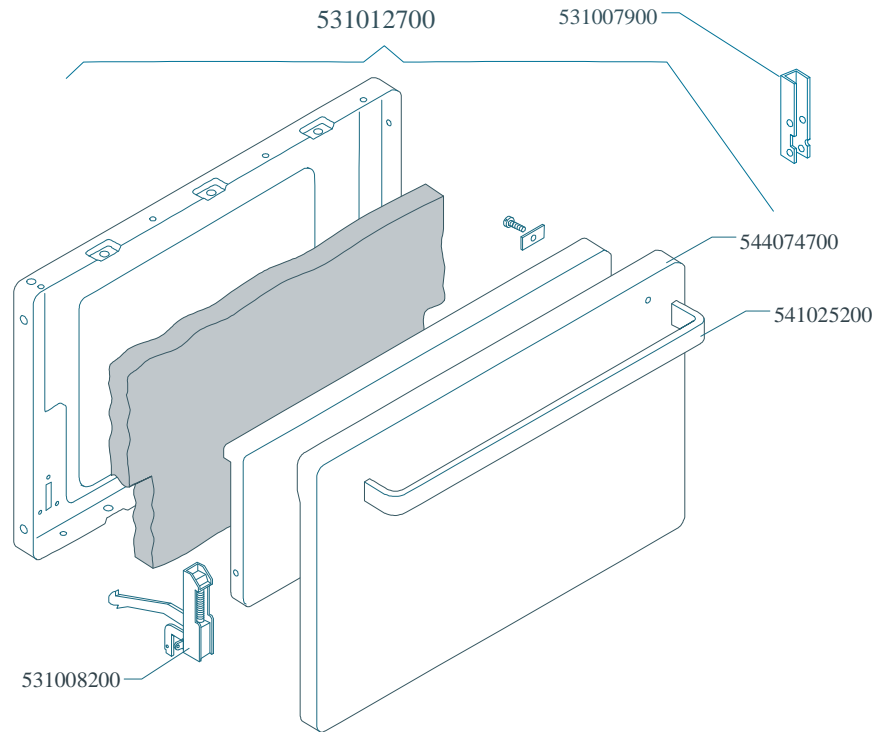

MAGIC SNACK 60

CUCINE / RANGES / HERDE / CUISINIÈRES / N° 0309
FORNO / OVEN / BACKOFEN / FOUR / CF-8 10 10/6

PORTE / DOORS / TÜREN / PORTES

Page	Pos	Code	Description
001		544044400	SIDE 800 RANGE
001		531008100	ADJUSTABLE LEG H9 CHROME
001		537007600	TERMINAL BLOCK SINGLEPHASE 40A
002		541026900	NEUTRAL SPACER 800
002		537002300	ELECTRICAL PLATE D.220 W2000 V230
002		537002200	ELECTRICAL PLATE D.180 W1500 V230
002		537002100	ELECTRICAL PLATE D.145 W1000 V230
002		544043700	UPPER PLATE CF-8E
002		537000300	COMMUTATOR 7 POSITIONS S.49 16A
002		536002100	KNOB 7 POSITIONS SNACK
002		537014100	WHITE WARNING LIGHT 250V
002		544083000	CONTROL PANEL FOR RANGE CFM-8ET
003		539018800	INDEX FOR OVEN KNOB
003		539023800	SIGN PLATE FOR OVEN TIMER
003		539023900	SIGN PLATE FOR OVEN TEMPERATURE
003		539024000	SIGN PLATE FOR OVEN SELECTOR
003		537019300	TIMER FOR MULTIFUNCTION OVEN
003		537019100	THERMOSTAT FOR MULTIFUNCTION OVEN
003		537014100	WHITE WARNING LIGHT 250V
003		537014200	GREEN WARNING LIGHT 250V
003		537019200	SELECTOR FOR MULTIFUNCTION OVEN
003		537006800	FAN 240V CF-62
003		537019000	CIRCULAR HEATING ELEMENT FOR OVEN
003		539023400	ADHESIVE GRADUATED DISC F.KNOB
003		539023500	ADHESIVE GRAD.DISC *E.MULTIF.TERM.
003		539023300	ADHESIVE GRADUATED DISC FOR KNOB
003		536013800	KNOB D.70 BLACK 6*5 WITH SPRING
003		537006200	UPPER OVEN HEATING EL.1000+2000W
003		537006300	LOWER OVEN HEATING EL.W1750 230CF8/
003		537005300	MOTOR FOR SPIT CF-8/10
003		531038100	SPIT FOR MAXI MULTIF. NEW OVEN
003		536018300	GRIP FOR ROTATING SPIT
003		537005400	OVEN BULB 15W 300°C
003		534009100	GRILL PROTECTION CF-8/10
003		536011300	OVEN GASKET CF-8/10
003		537007900	OVEN BULB-SOCKET
003		531006700	OVEN GRID FOR CF-8/10
003		534002200	OVEN DRIPPING-PAN CF-8/10
003		531013600	SIDE GRID FOR MAXI/VENTILATED OVEN
004		531012700	STAINLESS STEEL OVEN DOOR CF-8/10
004		531007900	STAINLESS STEEL DOOR WHEEL HOLDER
004		544074700	STAINLESS STEEL OVEN DOOR PANEL
004		541025200	STAINLESS STEEL OVEN DOOR HANDLE
004		531008200	STAINLESS STEEL DOOR HINGE CF-8/10
004		531009600	COMPLETE GLASS OVEN DOOR
004		531012400	GLASS DOOR WHEEL HOLDER CF-8/10
004		531007000	OVEN GLASS DOOR HANDLE CF-8/10
004		536007100	INTERNAL GLASS OVEN DOOR CF-8/10
004		536007000	EXTERNAL GLASS OVEN DOOR CF8/10
004		531007300	GLASS DOOR HINGE CF-8/10