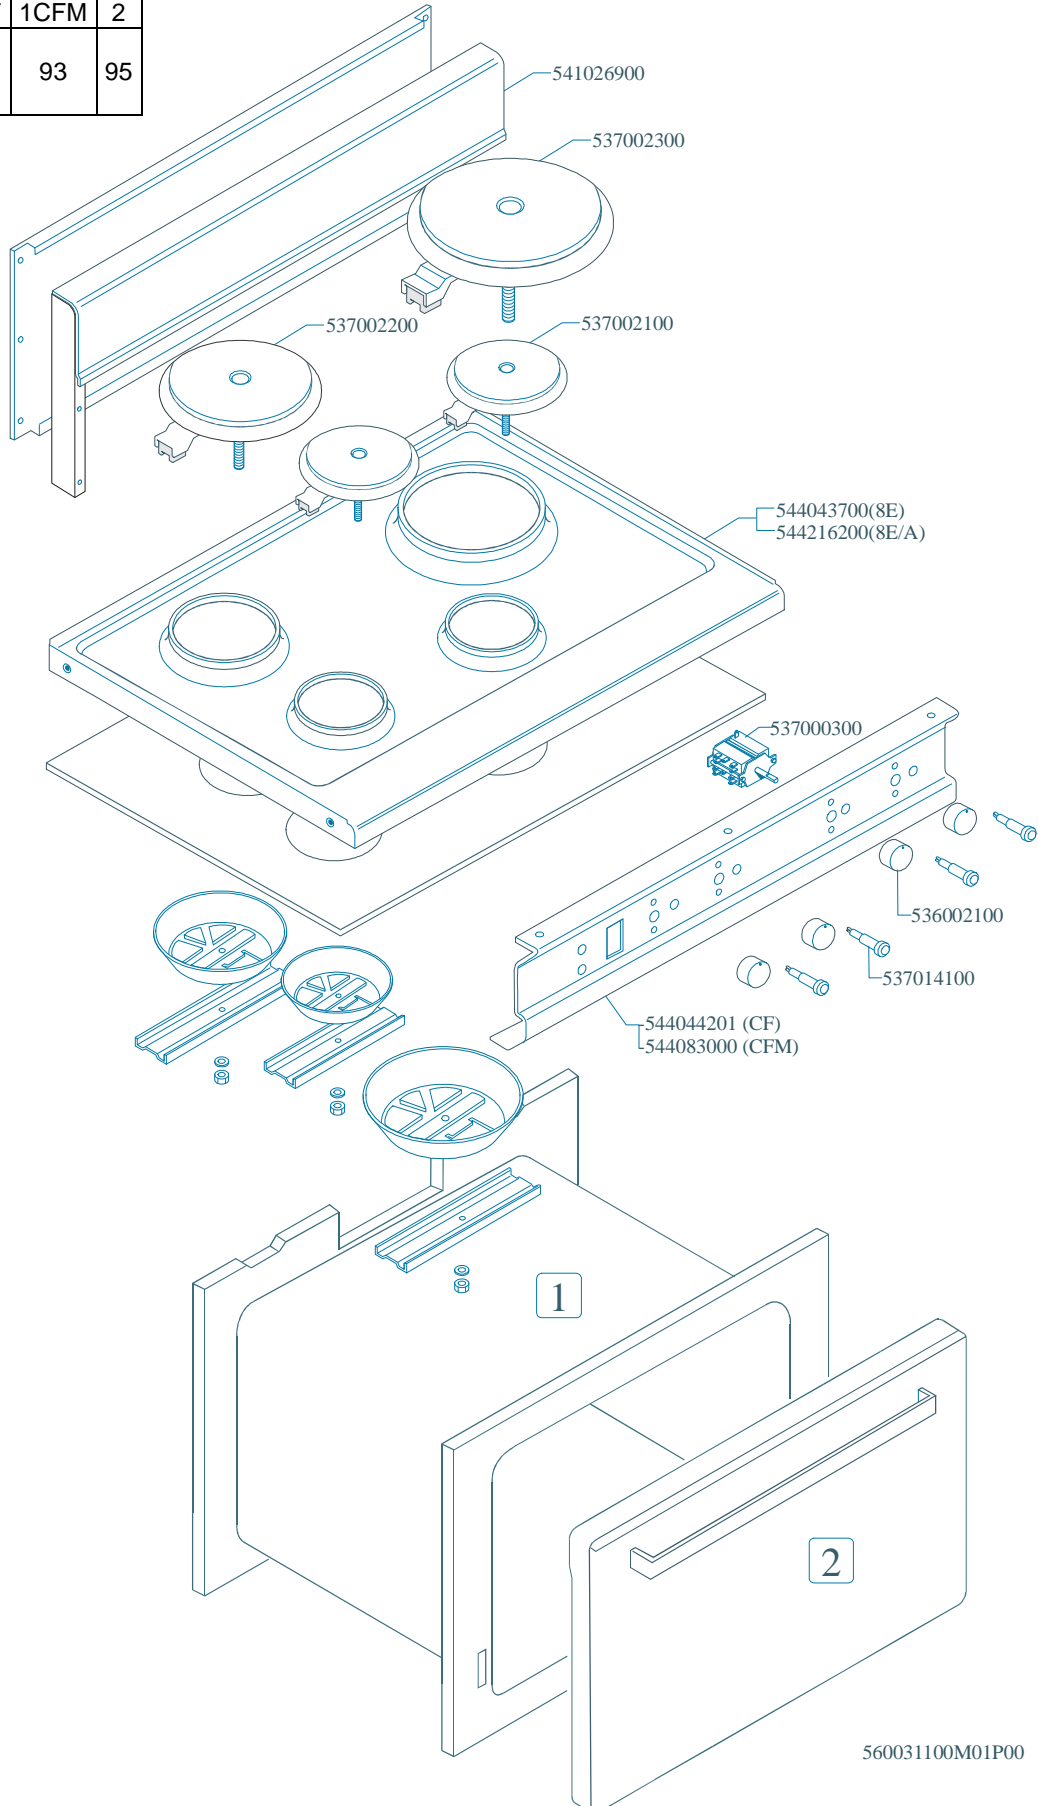

MAGIC SNACK 60

CUCINE / RANGES / HERDE / CUISINIÈRES / N° 0309

CF-8

CF-8EM CF-8ET CF-8EM/A CF-8ET/A CFM-8EM CFM-8ET CFM-8EM/A CFM-8ET/A

MAGIC SNACK 60

CUCINE / RANGES / HERDE / CUISINIÈRES / N° 3039

CF-8

CF-8EM CF-8ET CF-8EM/A CF-8ET/A CFM-8EM CFM-8ET CFM-8EM/A CFM-8ET/A

	1CF	1CFM	2
Vedi Pagina See Page Siehe Seite Voir Page Ver Pàgina	92	93	95

560031100M01P00

MAGIC SNACK 60

CUCINE / RANGES / HERDE / CUISINIÈRES / N° 0309

FORNO / OVEN / BACKOFEN / FOUR / CF-8 10 10/6

ELETTORICO MULTIFUNZIONE / MULTIFUNCTION ELECTRIC / MULTIFUNKTIONS
ELEKTRO / ELECTRIQUE A FONCTIONS MULTIPLES