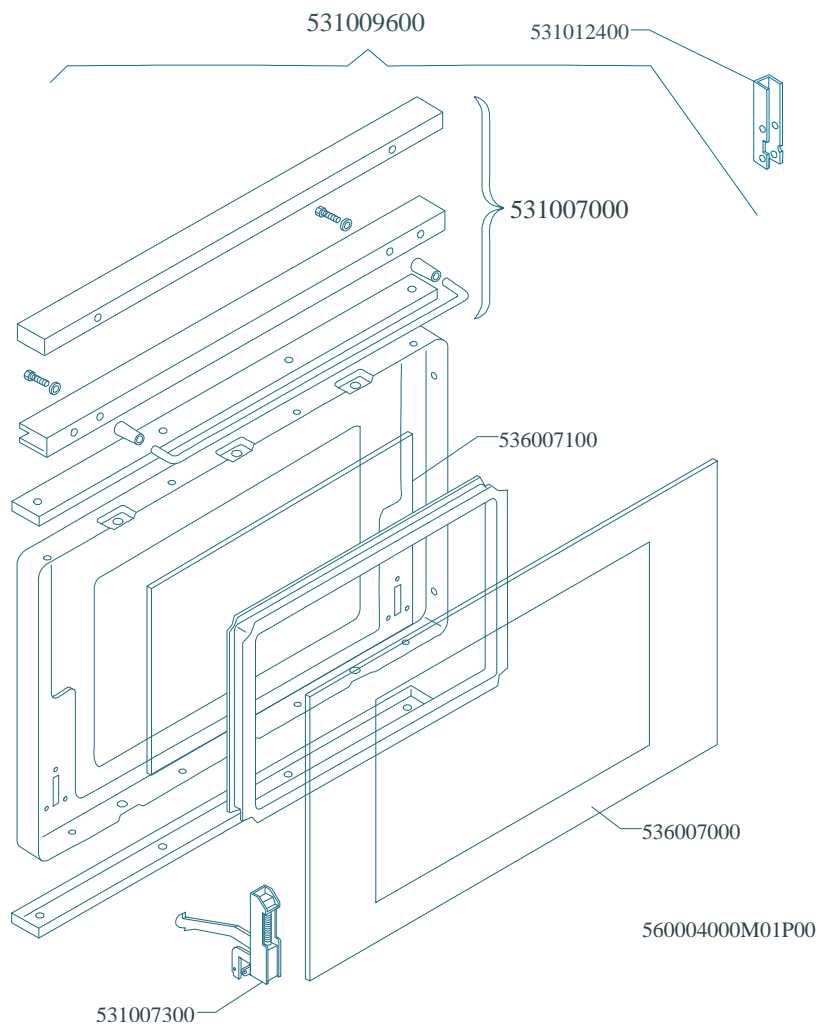

MAGIC SNACK 60

CUCINE / RANGES / HERDE / CUISINIÈRES / N° 0309
FORNO / OVEN / BACKOFEN / FOUR / CF-8 10 10/6

PORTE / DOORS / TÜREN / PORTES

Page	Pos	Code	Description
001		544044400	SIDE 800 RANGE
001		531008100	ADJUSTABLE LEG H9 CHROME
001		537007600	TERMINAL BLOCK SINGLEPHASE 40A
002		541026900	NEUTRAL SPACER 800
002		537002300	ELECTRICAL PLATE D.220 W2000 V230
002		537002200	ELECTRICAL PLATE D.180 W1500 V230
002		537002100	ELECTRICAL PLATE D.145 W1000 V230
002		544043700	UPPER PLATE CF-8E
002		537000300	COMMUTATOR 7 POSITIONS S.49 16A
002		536002100	KNOB 7 POSITIONS SNACK
002		537014100	WHITE WARNING LIGHT 250V
002		544083000	CONTROL PANEL FOR RANGE CFM-8ET
003		539018800	INDEX FOR OVEN KNOB
003		539023800	SIGN PLATE FOR OVEN TIMER
003		539023900	SIGN PLATE FOR OVEN TEMPERATURE
003		539024000	SIGN PLATE FOR OVEN SELECTOR
003		537019300	TIMER FOR MULTIFUNCTION OVEN
003		537019100	THERMOSTAT FOR MULTIFUNCTION OVEN
003		537014100	WHITE WARNING LIGHT 250V
003		537014200	GREEN WARNING LIGHT 250V
003		537019200	SELECTOR FOR MULTIFUNCTION OVEN
003		537006800	FAN 240V CF-62
003		537019000	CIRCULAR HEATING ELEMENT FOR OVEN
003		539023400	ADHESIVE GRADUATED DISC F.KNOB
003		539023500	ADHESIVE GRAD.DISC *E.MULTIF.TERM.
003		539023300	ADHESIVE GRADUATED DISC FOR KNOB
003		536013800	KNOB D.70 BLACK 6*5 WITH SPRING
003		537006200	UPPER OVEN HEATING EL.1000+2000W
003		537006300	LOWER OVEN HEATING EL.W1750 230CF8/
003		537005300	MOTOR FOR SPIT CF-8/10
003		531038100	SPIT FOR MAXI MULTIF. NEW OVEN
003		536018300	GRIP FOR ROTATING SPIT
003		537005400	OVEN BULB 15W 300°C
003		534009100	GRILL PROTECTION CF-8/10
003		536011300	OVEN GASKET CF-8/10
003		537007900	OVEN BULB-SOCKET
003		531006700	OVEN GRID FOR CF-8/10
003		534002200	OVEN DRIPPING-PAN CF-8/10
003		531013600	SIDE GRID FOR MAXI/VENTILATED OVEN
004		531012700	STAINLESS STEEL OVEN DOOR CF-8/10
004		531007900	STAINLESS STEEL DOOR WHEEL HOLDER
004		544074700	STAINLESS STEEL OVEN DOOR PANEL
004		541025200	STAINLESS STEEL OVEN DOOR HANDLE
004		531008200	STAINLESS STEEL DOOR HINGE CF-8/10
004		531009600	COMPLETE GLASS OVEN DOOR
004		531012400	GLASS DOOR WHEEL HOLDER CF-8/10
004		531007000	OVEN GLASS DOOR HANDLE CF-8/10
004		536007100	INTERNAL GLASS OVEN DOOR CF-8/10
004		536007000	EXTERNAL GLASS OVEN DOOR CF8/10
004		531007300	GLASS DOOR HINGE CF-8/10