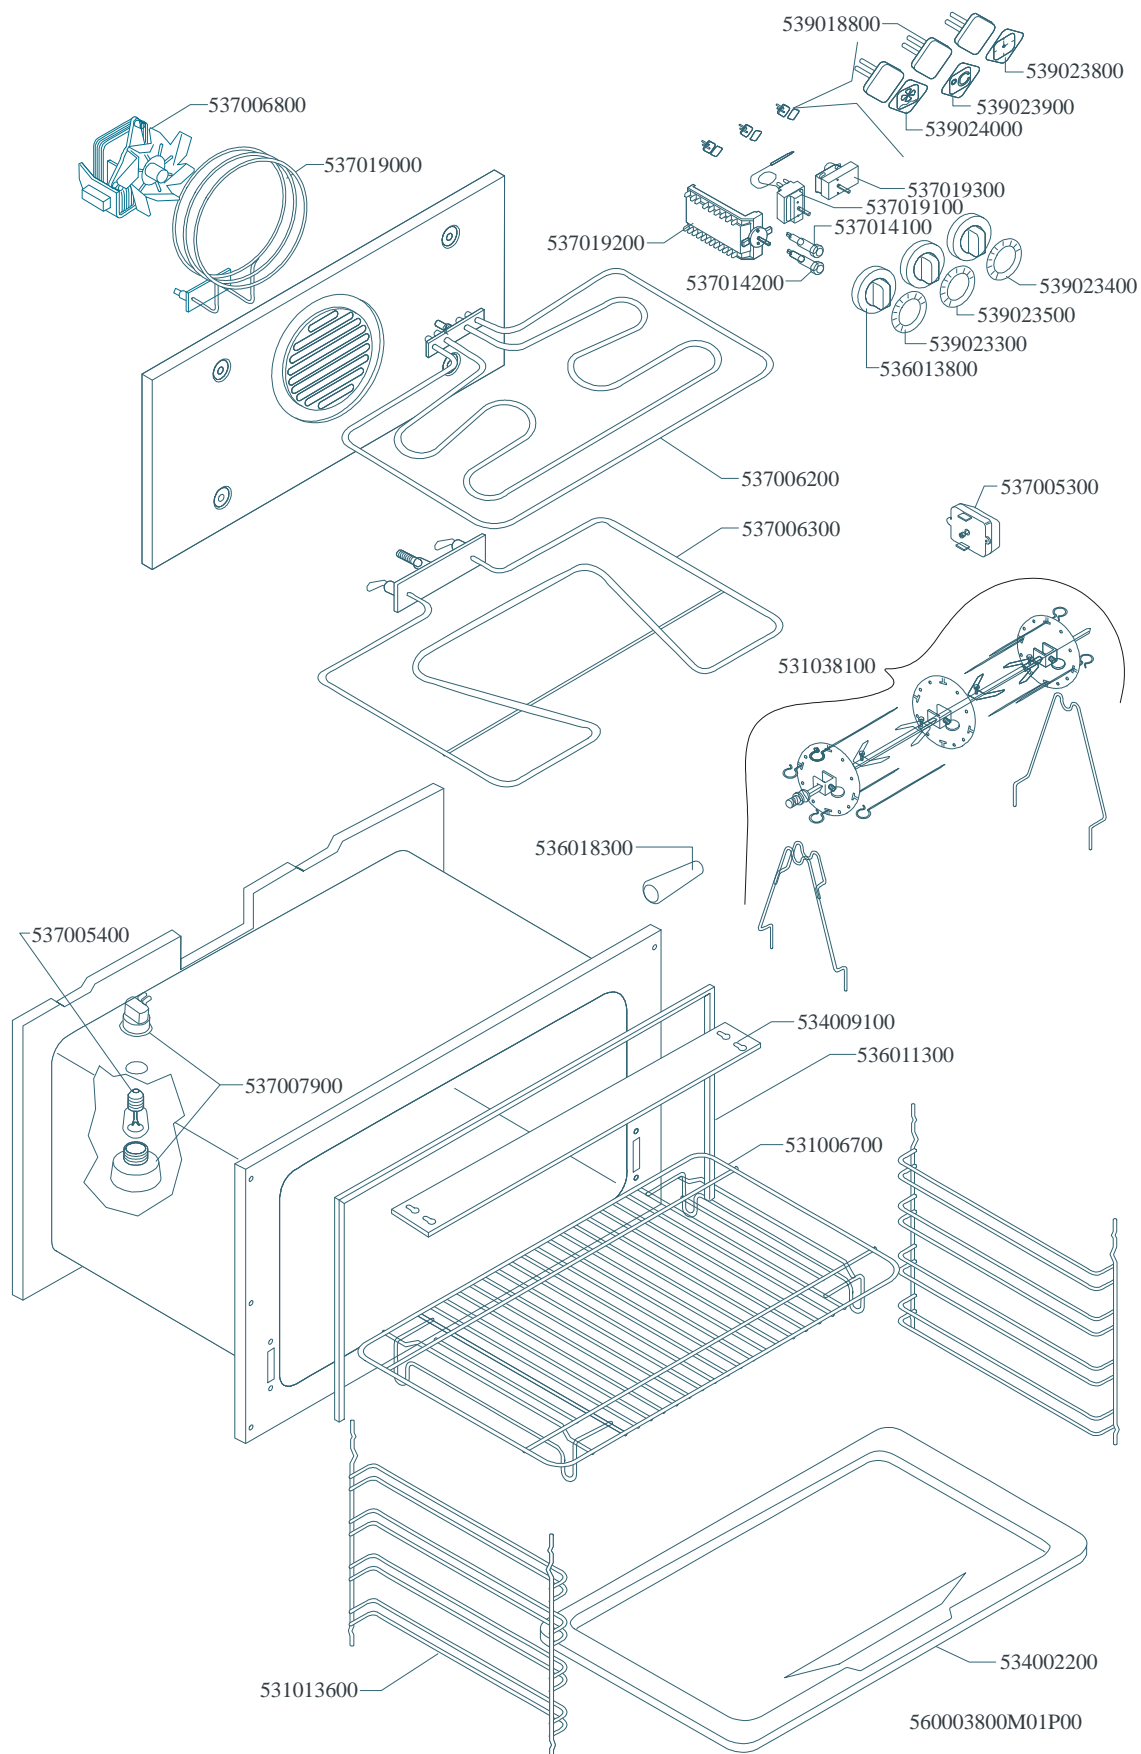

MAGIC SNACK 60

CUCINE / RANGES / HERDE / CUISINIÈRES / N° 0309
FORNO / OVEN / BACKOFEN / FOUR / CF-8 10 10/6

PORTE / DOORS / TÜREN / PORTES

Page	Pos	Code	Description
001		544044400	SIDE 800 RANGE
001		531008100	ADJUSTABLE LEG H9 CHROME
001		537007600	TERMINAL BLOCK SINGLEPHASE 40A
002		541026900	NEUTRAL SPACER 800
002		537002300	ELECTRICAL PLATE D.220 W2000 V230
002		537002200	ELECTRICAL PLATE D.180 W1500 V230
002		537002100	ELECTRICAL PLATE D.145 W1000 V230
002		544043700	UPPER PLATE CF-8E
002		537000300	COMMUTATOR 7 POSITIONS S.49 16A
002		536002100	KNOB 7 POSITIONS SNACK
002		537014100	WHITE WARNING LIGHT 250V
002		544083000	CONTROL PANEL FOR RANGE CFM-8ET
003		539018800	INDEX FOR OVEN KNOB
003		539023800	SIGN PLATE FOR OVEN TIMER
003		539023900	SIGN PLATE FOR OVEN TEMPERATURE
003		539024000	SIGN PLATE FOR OVEN SELECTOR
003		537019300	TIMER FOR MULTIFUNCTION OVEN
003		537019100	THERMOSTAT FOR MULTIFUNCTION OVEN
003		537014100	WHITE WARNING LIGHT 250V
003		537014200	GREEN WARNING LIGHT 250V
003		537019200	SELECTOR FOR MULTIFUNCTION OVEN
003		537006800	FAN 240V CF-62
003		537019000	CIRCULAR HEATING ELEMENT FOR OVEN
003		539023400	ADHESIVE GRADUATED DISC F.KNOB
003		539023500	ADHESIVE GRAD.DISC *E.MULTIF.TERM.
003		539023300	ADHESIVE GRADUATED DISC FOR KNOB
003		536013800	KNOB D.70 BLACK 6*5 WITH SPRING
003		537006200	UPPER OVEN HEATING EL.1000+2000W
003		537006300	LOWER OVEN HEATING EL.W1750 230CF8/
003		537005300	MOTOR FOR SPIT CF-8/10
003		531038100	SPIT FOR MAXI MULTIF. NEW OVEN
003		536018300	GRIP FOR ROTATING SPIT
003		537005400	OVEN BULB 15W 300°C
003		534009100	GRILL PROTECTION CF-8/10
003		536011300	OVEN GASKET CF-8/10
003		537007900	OVEN BULB-SOCKET
003		531006700	OVEN GRID FOR CF-8/10
003		534002200	OVEN DRIPPING-PAN CF-8/10
003		531013600	SIDE GRID FOR MAXI/VENTILATED OVEN
004		531012700	STAINLESS STEEL OVEN DOOR CF-8/10
004		531007900	STAINLESS STEEL DOOR WHEEL HOLDER
004		544074700	STAINLESS STEEL OVEN DOOR PANEL
004		541025200	STAINLESS STEEL OVEN DOOR HANDLE
004		531008200	STAINLESS STEEL DOOR HINGE CF-8/10
004		531009600	COMPLETE GLASS OVEN DOOR
004		531012400	GLASS DOOR WHEEL HOLDER CF-8/10
004		531007000	OVEN GLASS DOOR HANDLE CF-8/10
004		536007100	INTERNAL GLASS OVEN DOOR CF-8/10
004		536007000	EXTERNAL GLASS OVEN DOOR CF8/10
004		531007300	GLASS DOOR HINGE CF-8/10