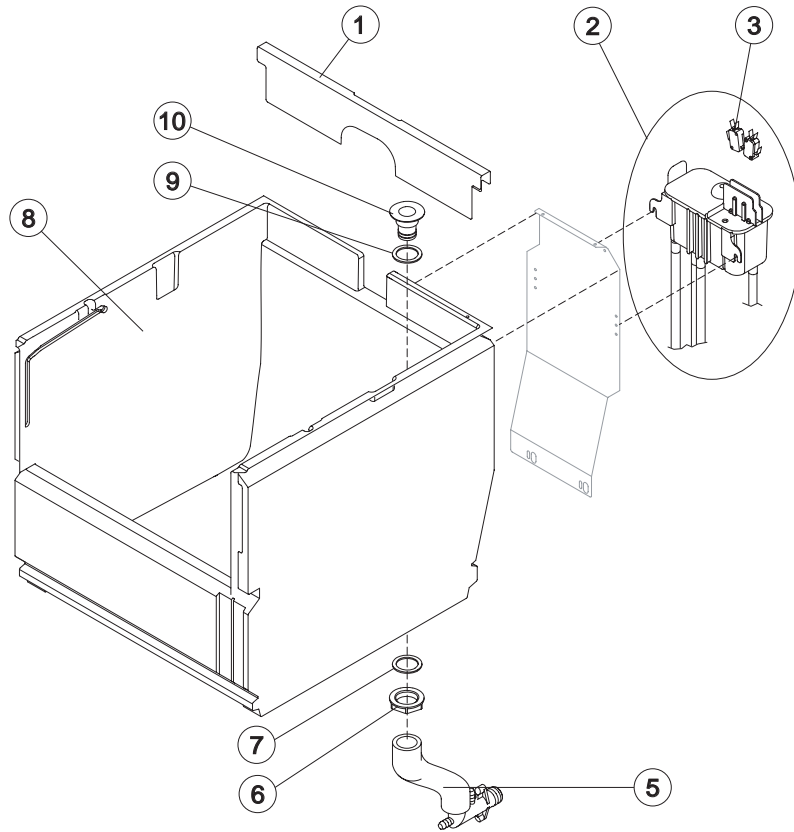

Ref.	Spare Description	Code
1	Left Side Panel	C221525
2	Top Assembly	C221527
3	Rear Panel	21422
4	Right Side Panel	C221524
5	Bulbe-holder Pipe	20521
6	Foot	10557
7	Front Grid Panel	C221526
8	Frame + Grid & Filter	C10205
9*	Filtering Panel	18106
10	Door Assy	C10713

Rev. 01 - 20/01/2015

Common Parts

Ref.	Spare Description	Code
2	Compressor	231003
3	Vacuum-Charge Valve Body	14007
4*	Vacuum-Charge Valve Device	14005
5*	Vacuum-Charge Valve Plug	14006
8*	Molecular Drier	14009

TB 551

EVAPORATOR

Ref.	Spare Description	Code
1	Insulated Ice exhaust assembly	C10648
3	Ice Breaker	20915
4	Extruder with bearings assembly	C201001
5	Auger	201073
6	OR Gasket 3225	20987
7	Ceramic Seal	20937
8	OR Gasket 3162 NBR70	20429
9	Reduction Ring	20785
10	Seal ring	20985
11	Stainless Steel Bearing	20917
12	Flange	20916
13	Joint	D20630
14	Evaporator Assyo	C11198
15	Insulating Cap	18249