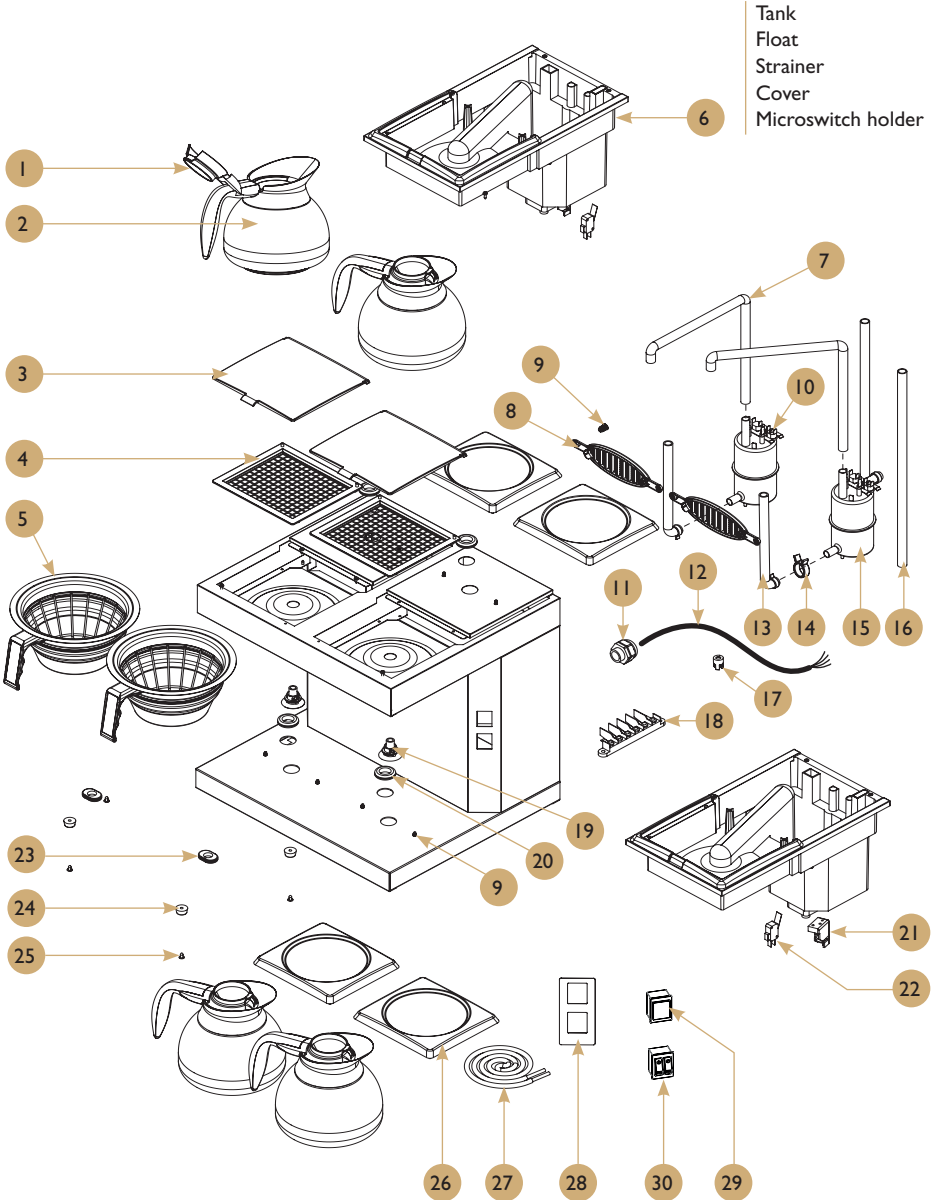

DM-4

Drawing

## DM-4

## Spare parts list

POS.	PCS	Part No.	Description
1	1	I20433	Decanter lid
2	4	I10001	Decanter CQ glass
3	2	I204012	Lid of tank original
4	2	I204013	Strainer
5	2	I102016	Brew basket 1.8L 90 mm
6	2	I204015	Water tank complete 1.8L
7	2	I505041	Silicon hose hot 1.8L
8	2	I20422	Air inlet plastic 1.8L
9	12	I402150	Screw T20,M4X8
10	2	I60212-03	Over heating protection
11	1	I605651	PG complete (PG16)
12	1	I605210	Power cable 4 x 1.5mm
13	2	I031503	Silicon hose cold complete
14	4	I40339	Clip for hose 16.4mm
15	2	I205101	Brewing elemnet 230V/2200W
16	2	I505062	Overflow tube
17	1	I206123	Non return valve
18	1	I60549	Connector fvI22
19	2	I204016	Spray nozzle for water tank
20	6	I60536	Gasket rubber NBR(Rubber Trp 30.0)
21	2	I204014	Microswitch holder
22	2	I60821	Micro switch tank 1.8L
23	2	I505063	Bottom cover rubber
24	4	I20320	Rubber feet V2
25	4	I402163	Screw M4x8
26	4	I20811	Warming plate 230V/95W
27	1	I60101	Heat coil 95W
28	1	I603855	Overlay original M
29	1	I60804-04	Brewing lamp
30	1	I60802-04	Rocker switch double