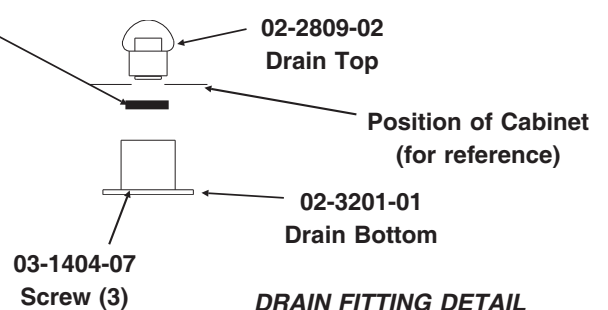

Bins, Condensers, and Accessories Service Parts

HTB250/350 & BH250/350 & BH450

Item Number	Part Number	Description
1	02-2806-01	Shoulder screw
2	02-2380-02	Spacer
3	A25259-001	BH450 Hinge member
	A31248-001	Hinge member, all but BH450
4	03-1417-14	Washer
5	03-1404-26	Screw
6	02-2380-01	Hinge bushing
7	03-1539-09	E ring
8	A32648-001	Door - brown
	A32648-002	Door - gray
9	13-0595-00	Door gasket (49" req.)
10	02-2857-01	HTB250/350 Door frame, brown
	02-2857-32	HTB250/350 door frame, gray
	A30820-001	BH450 Door frame & canopy
	02-2857-32	BH250AE/BH350AE Door frame
11	13-0617-11	O-ring
12	02-2809-01	Drain top, all but BH450
	A18090-000	BH450 drain top
13	A06448-000	BH450 strainer
14	15-0711-01	Emblem - for sandalwood
	15-0711-02	Emblem for gray
15	KLP2E	Legs, black
	KLP2S	Legs, nickel plated
16	A32580-001	Baffle HTB only
	03-0727-06	Thumb screw for baffle
	03-1423-07	Speed nut for baffle
17	A32317-001	Canopy, all but BH450
18	02-3201-01	Drain bottom, HTB250/350 after Nov. 91 (05K)

DRAIN FITTING DETAIL
after serial numbers
HTB250 489378-05K
HTB350 488666-05K