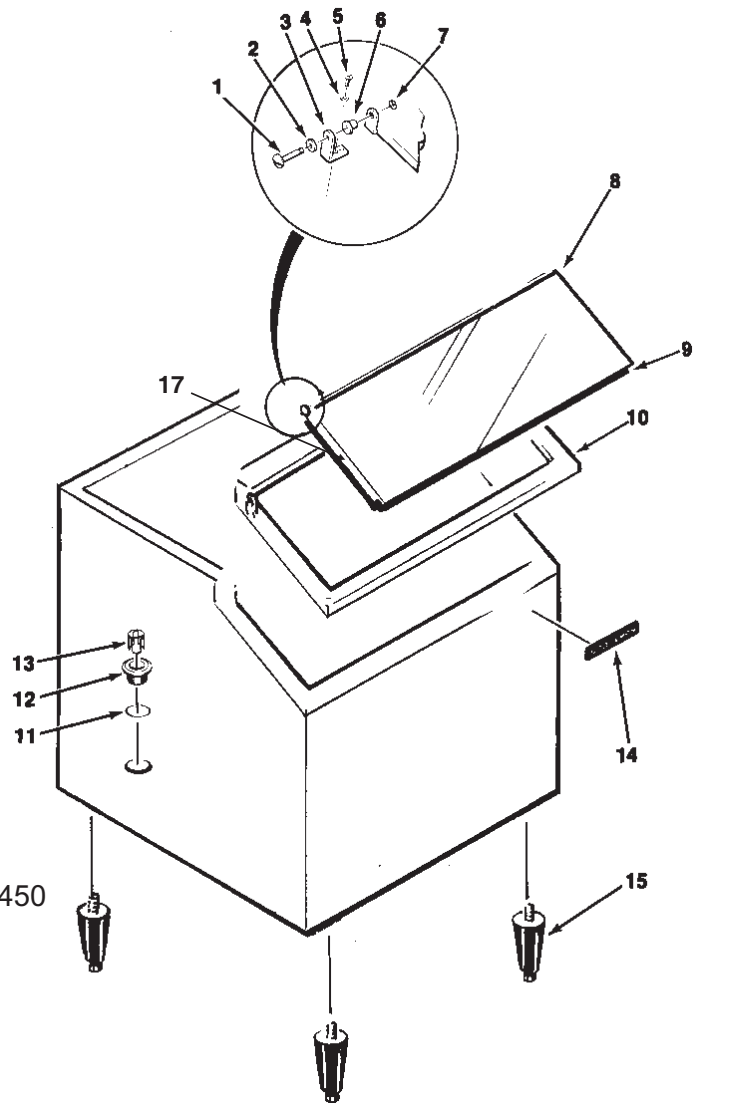

Bins, Condensers, and Accessories Service Parts

HTB250/350 & BH250/350 & BH450

Item Number	Part Number	Description
1	02-2806-01	Shoulder screw
2	02-2380-02	Spacer
3	A25259-001	BH450 Hinge member
	A31248-001	Hinge member, all but BH450
4	03-1417-14	Washer
5	03-1404-26	Screw
6	02-2380-01	Hinge bushing
7	03-1539-09	E ring
8	A32648-001	Door - brown
	A32648-002	Door - gray
9	13-0595-00	Door gasket (49" req.)
10	02-2857-01	HTB250/350 Door frame, brown
	02-2857-32	HTB250/350 door frame, gray
	A30820-001	BH450 Door frame & canopy
	02-2857-32	BH250AE/BH350AE Door frame
11	13-0617-11	O-ring
12	02-2809-01	Drain top, all but BH450
	A18090-000	BH450 drain top
13	A06448-000	BH450 strainer
14	15-0711-01	Emblem - for sandalwood
	15-0711-02	Emblem for gray
15	KLP2E	Legs, black
	KLP2S	Legs, nickel plated
16	A32580-001	Baffle HTB only
	03-0727-06	Thumb screw for baffle
	03-1423-07	Speed nut for baffle
17	A32317-001	Canopy, all but BH450
18	02-3201-01	Drain bottom, HTB250/350 after Nov. 91 (05K)

DRAIN FITTING DETAIL
after serial numbers
HTB250 489378-05K
HTB350 488666-05K