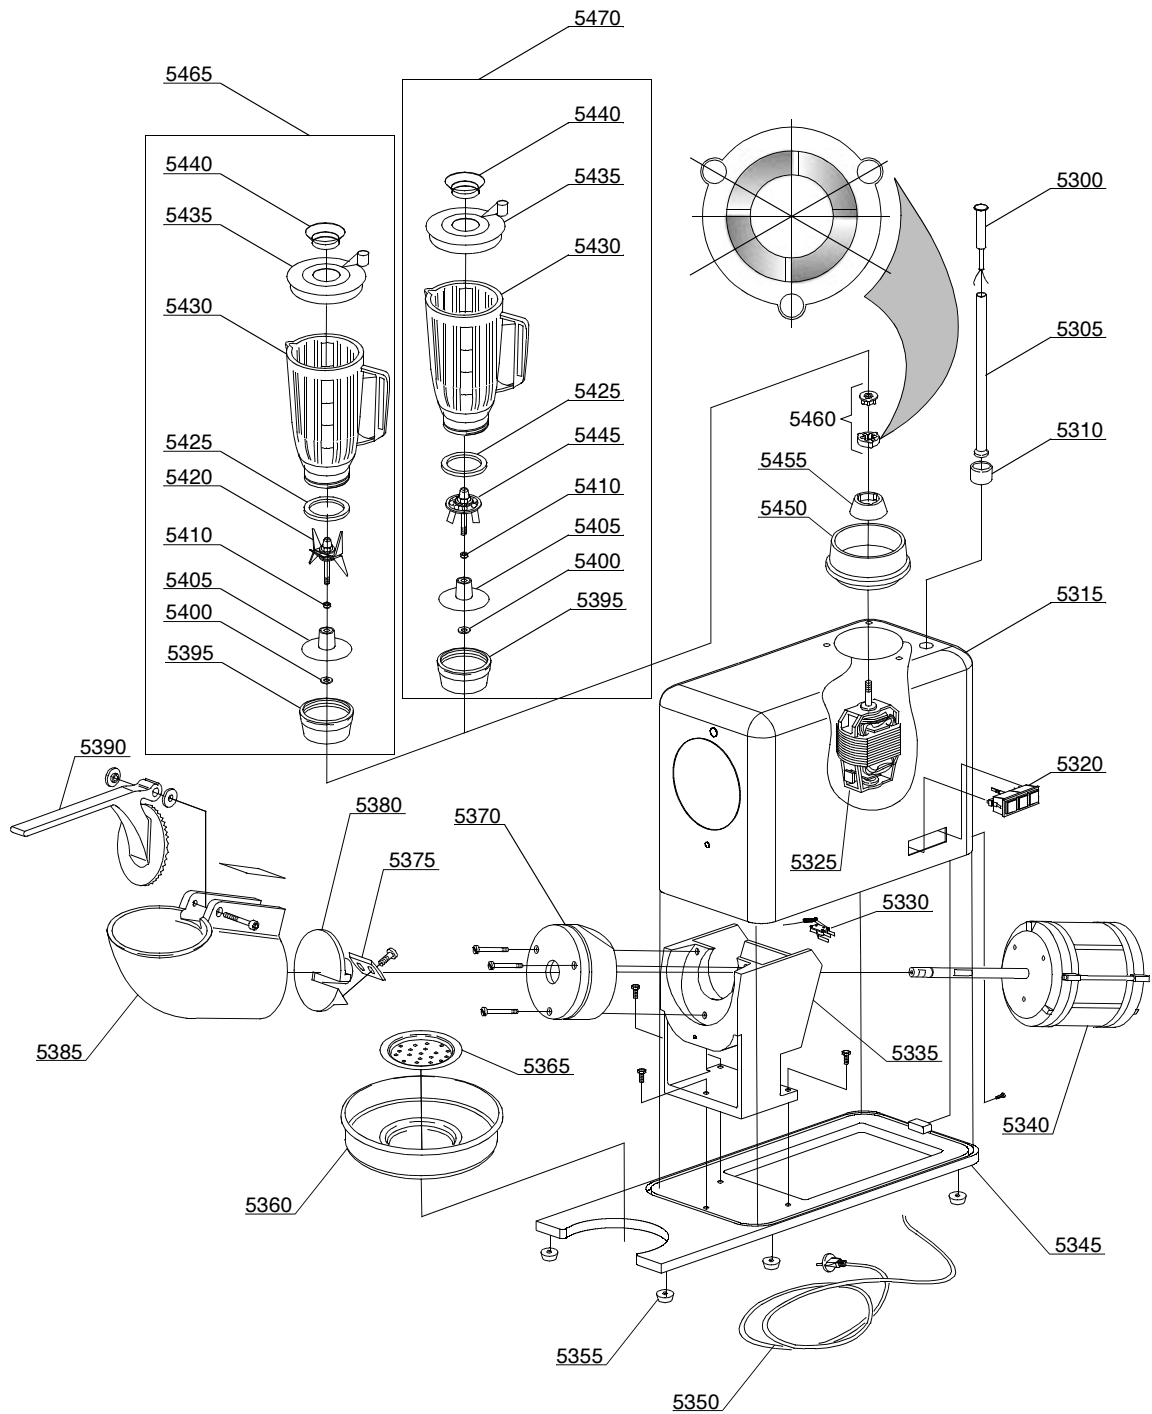

Spare parts

Mixer M1 - M2 - MP 47

Mixer M1 - M2 - MP 49

Mixer M1 - M2 - MP 51

1.1 Voltage codes

Voltage code	Voltage
A	3/N/PE~400/230V 50Hz
B	~250V 16A 50Hz
C	3/N/PE~380/220V 50Hz
D	3/PE~200V 50-60Hz
F	2/PE 220~240V 50Hz
G	3/N/PE~415/240V 50Hz
H	3/PE~230V 50Hz
I	3/PE~220V 60Hz
J	3/PE~380 50Hz
K	3/PE~400V 50Hz
L	3/PE~415V 50Hz
M	3/PE~440V 60Hz
N	3/PE~460V 60Hz
O	3/PE~480V 60Hz
P	1/N/PE~220-240V 50Hz
R	2/PE~220-230V 60Hz
S	3/N/PE~400/230V 50Hz
T	3/PE~230V 60Hz

1.2 Product codes

Product code	Full name
Model codes	
Type codes	
51	51
56A	56A
56B	56B
56RB	56RB
56C	56C
56RC	56RC
56	56
57A	57A
57B	57B
57C	57C
57	57
581	581
582	582
58R	58R
58	58
RO	RO
BW	BW
Accessory codes	
wa	WITHOUT ACCESSORY