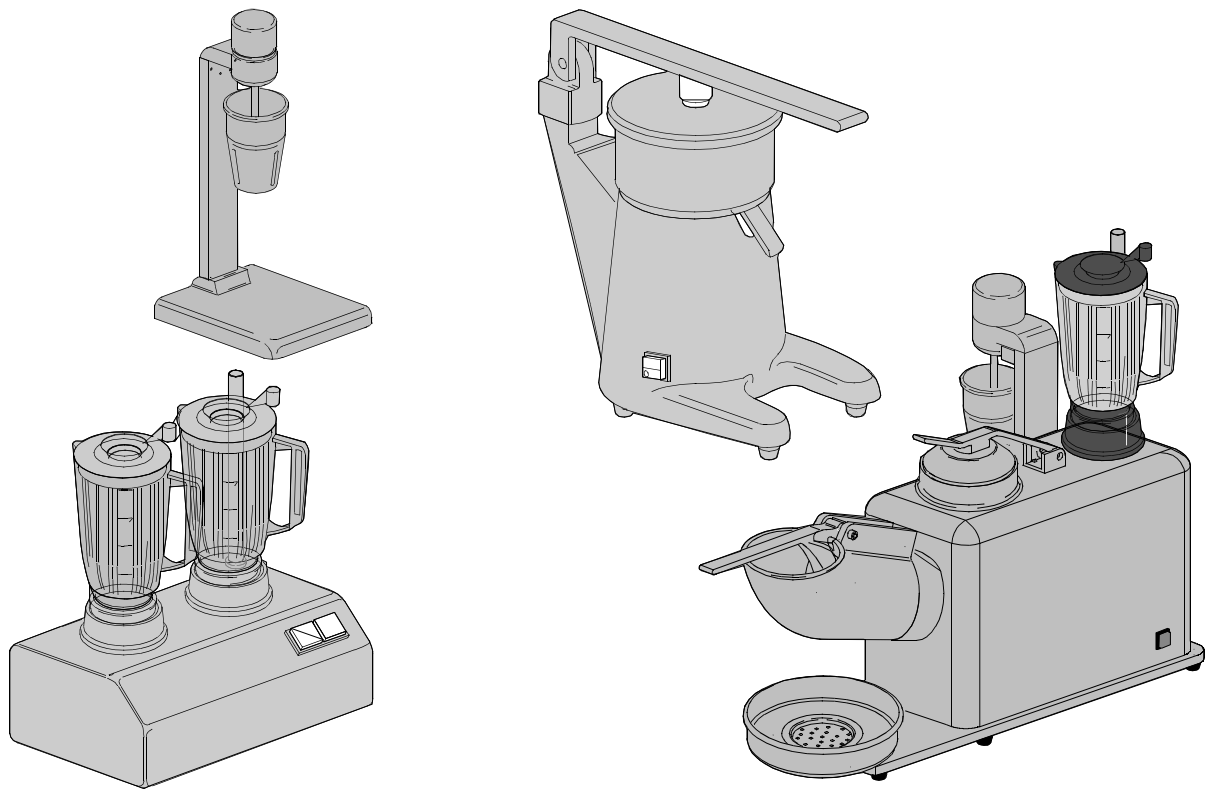

ROBOT

LINEA ROBOT

TYPE: RO

Accessories
WITHOUT ACCESSORY

Spare parts manual

1. Spare parts

Blender F1 / F2	7
Blender F1 / F2	9
Blender F1 / F2	11
Citrus squeezers S30	13
Citrus squeezers S40	15
Citrus squeezers S40	17
Citrus squeezers S55	19
Citrus squeezers S55	21
Multiple group GM mod.03.....	23
Multiple group GM/2 mod.03	25
Multiple group GM - GM/2.....	27
Multiple group GM2/2.....	29
Multiple group GM2/2 mod.03	33
Multiple group GM3 mod.03.....	35
Multiple group GM4 mod.03.....	39
Multiple group GM3 - GM4.....	43

1.2 Product codes

Product code	Full name
Model codes	
Type codes	
51	51
56A	56A
56B	56B
56RB	56RB
56C	56C
56RC	56RC
56	56
57A	57A
57B	57B
57C	57C
57	57
581	581
582	582
58R	58R
58	58
RO	RO
BW	BW
Accessory codes	
wa	WITHOUT ACCESSORY