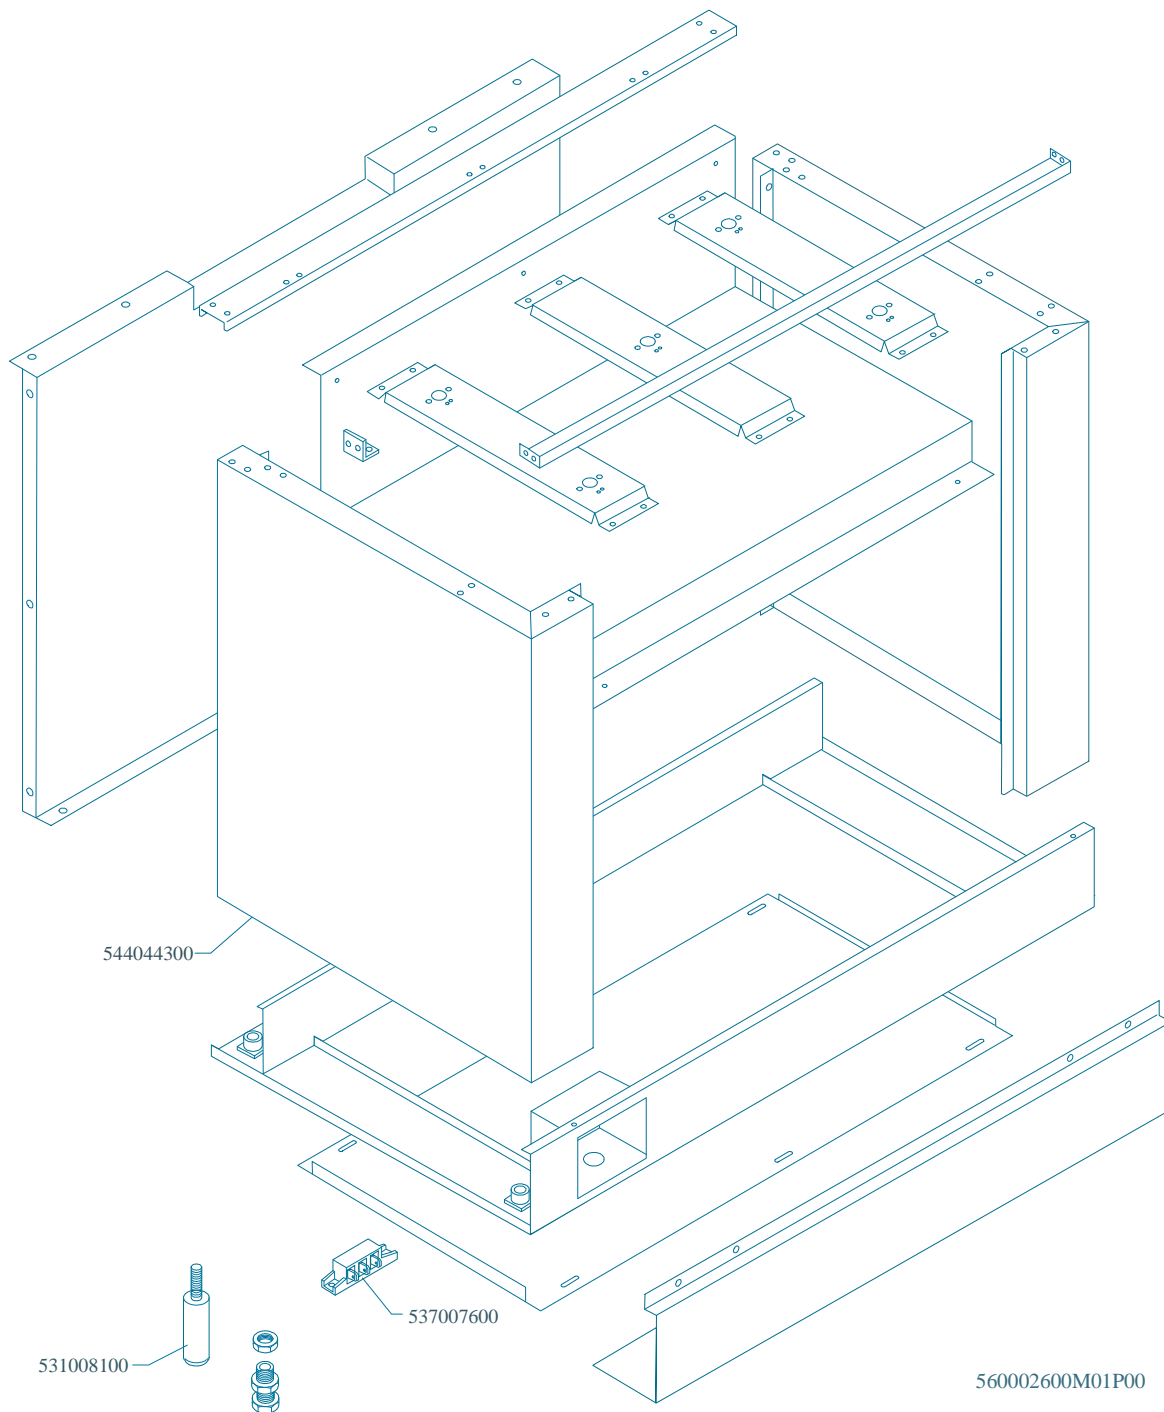

# MAGIC SNACK 60

CUCINE / RANGES / HERDE / CUISINIÈRES / N° 0309

CF-10/6

CF-10G/6F CF-10G6/A CF-10GEM/6 CF-10GEM6/A CFM-10GEM/6 CFM-10GEM6/A

# MAGIC SNACK 60

CUCINE / RANGES / HERDE / CUISINIÈRES / N° 0309  
CF-10/6

**CF-10G/6F CF-10G6/A CF-10GEM/6 CF-10GEM6/A CFM-10GEM/6 CFM-10GEM6/A**

	1CF10-GE	1CFM-10GE	1CF-10G	2	3	4
Vedi Pagina See Page Siehe Seite Voir Page Ver Página	92	93	94	95	131	132