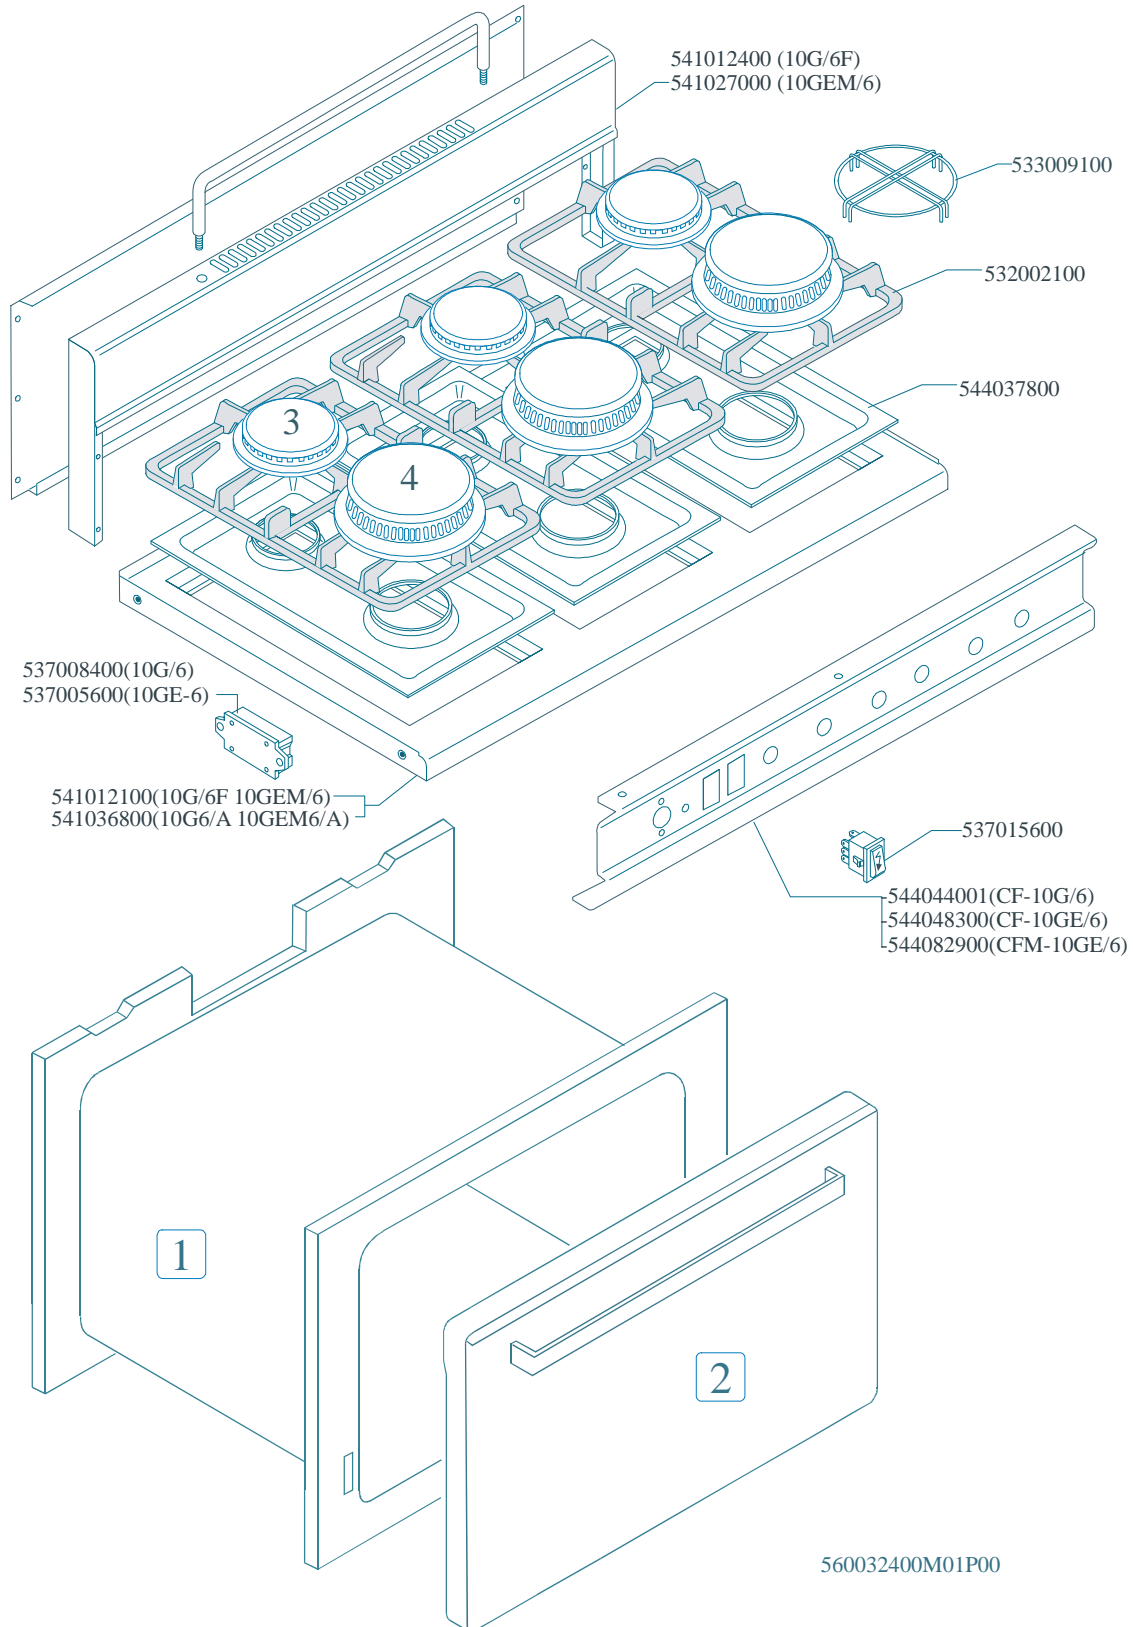

# MAGIC SNACK 60

CUCINE / RANGES / HERDE / CUISINIÈRES / N° 0309

CF-10/6

CF-10G/6F CF-10G6/A CF-10GEM/6 CF-10GEM6/A CFM-10GEM/6 CFM-10GEM6/A

# MAGIC SNACK 60

CUCINE / RANGES / HERDE / CUISINIÈRES / N° 0309  
CF-10/6

**CF-10G/6F CF-10G6/A CF-10GEM/6 CF-10GEM6/A CFM-10GEM/6 CFM-10GEM6/A**

	1CF10-GE	1CFM-10GE	1CF-10G	2	3	4
Vedi Pagina See Page Siehe Seite Voir Page Ver Página	92	93	94	95	131	132