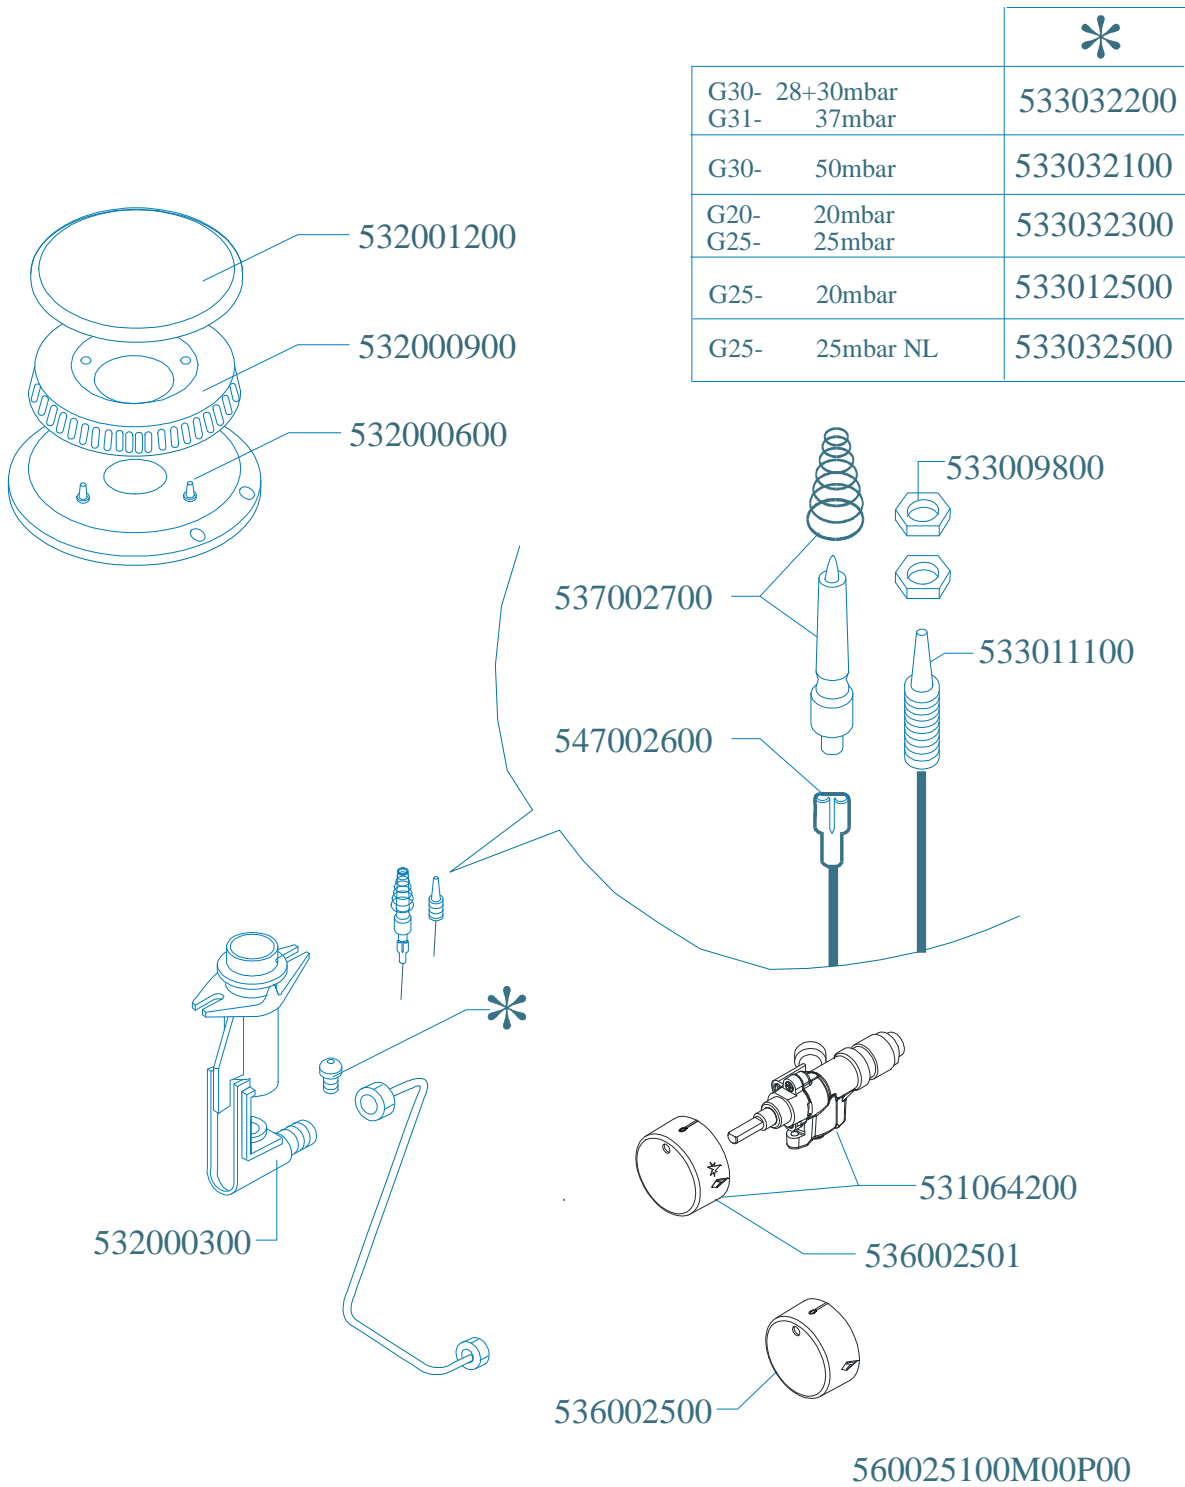

PC-G UR

Page	Pos	Code	Description
001		544044300	SIDE 1000 RANGE
001		537007600	TERMINAL BLOCK SINGLEPHASE 40A
001		531008100	ADJUSTABLE LEG H9 CHROME
002		533009100	REDUCTION S.60
002		544037800	2 BURNER DRIP PAN (QUICK+VERY QUICK
002		532002100	2 BURNERS GRID
002		541036800	UPPER PLATE CF/10G/A
002		537015600	BIPOLAR SWITCH
002		544082900	CONTROL PANEL FOR RANGE CFM-10GEM/6
003		539018800	INDEX FOR OVEN KNOB
003		539023800	SIGN PLATE FOR OVEN TIMER
003		539023900	SIGN PLATE FOR OVEN TEMPERATURE
003		539024000	SIGN PLATE FOR OVEN SELECTOR
003		537019300	TIMER FOR MULTIFUNCTION OVEN
003		537019100	THERMOSTAT FOR MULTIFUNCTION OVEN
003		537014100	WHITE WARNING LIGHT 250V
003		537014200	GREEN WARNING LIGHT 250V
003		537019200	SELECTOR FOR MULTIFUNCTION OVEN
003		537006800	FAN 240V CF-62
003		537019000	CIRCULAR HEATING ELEMENT FOR OVEN
003		539023400	ADHESIVE GRADUATED DISC F.KNOB
003		539023500	ADHESIVE GRAD.DISC *E.MULTIF.TERM.
003		539023300	ADHESIVE GRADUATED DISC FOR KNOB
003		536013800	KNOB D.70 BLACK 6*5 WITH SPRING
003		537006200	UPPER OVEN HEATING EL.1000+2000W
003		537006300	LOWER OVEN HEATING EL.W1750 230CF8/
003		537005300	MOTOR FOR SPIT CF-8/10
003		531038100	SPIT FOR MAXI MULTIF. NEW OVEN
003		536018300	GRIP FOR ROTATING SPIT
003		537005400	OVEN BULB 15W 300°C
003		534009100	GRILL PROTECTION CF-8/10
003		536011300	OVEN GASKET CF-8/10
003		537007900	OVEN BULB-SOCKET
003		531006700	OVEN GRID FOR CF-8/10
003		534002200	OVEN DRIPPING-PAN CF-8/10
003		531013600	SIDE GRID FOR MAXI/VENTILATED OVEN
004		531012700	STAINLESS STEEL OVEN DOOR CF-8/10
004		531007900	STAINLESS STEEL DOOR WHEEL HOLDER
004		544074700	STAINLESS STEEL OVEN DOOR PANEL
004		541025200	STAINLESS STEEL OVEN DOOR HANDLE
004		531008200	STAINLESS STEEL DOOR HINGE CF-8/10
004		531009600	COMPLETE GLASS OVEN DOOR
004		531012400	GLASS DOOR WHEEL HOLDER CF-8/10
004		531007000	OVEN GLASS DOOR HANDLE CF-8/10
004		536007100	INTERNAL GLASS OVEN DOOR CF-8/10
004		536007000	EXTERNAL GLASS OVEN DOOR CF8/10
004		531007300	GLASS DOOR HINGE CF-8/10
005		533032100	NOZZLE §82 CH9*10 CE G-R
005		533049000	NOZZLE §72 CH9*10 F-R
005		533049100	NOZZLE §125 CH9*10 H-R
005		533032400	NOZZLE §135 CH9*10 L-R