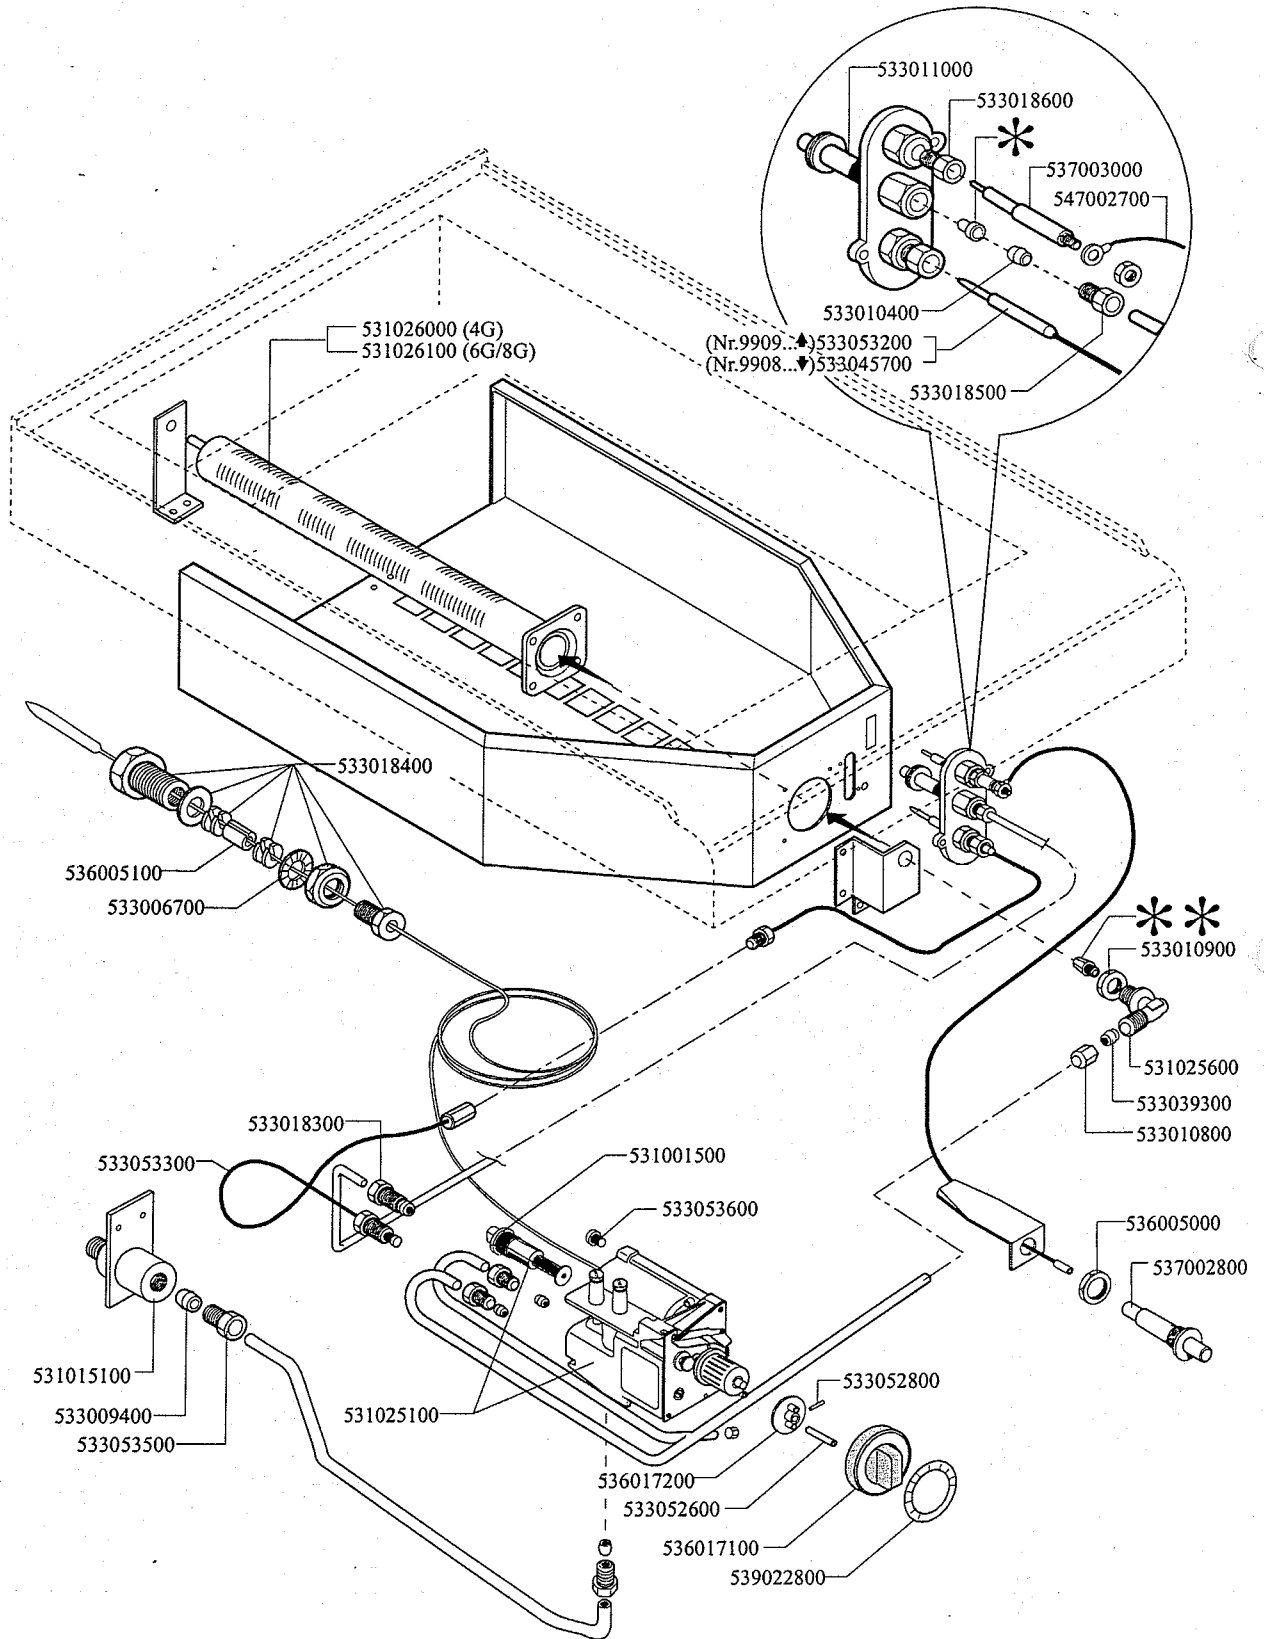

Page	Pos	Code	Description
001		531020200	FLUE GRID 300"S65"
001		541072800	PERFORATED SPACER 6
001		544263600	LEFT SIDE S.65
001		541063100	TANK DRAIN FILTER BS-4EM/CPM
001		541079400	UPPER PLATE BM-6G
001		544263500	RIGHT SIDE S.65
001		531000100	DRAIN COCK 3/4"
001		533027200	HANDLE FOR DRAIN COCK 3/4"G FG
001		536000300	FIXED GRIP D.15*25*M6
001		533010100	3/4 D. 18 PIPE UNION
001		533010200	BICONE 18S
001		539018900	INDEX FOR KNOB
001		544112100	COCK FIXING BRACKET FG-10
001		533067600	PIN FOR GRADUATED COCK BUSHING
001		533016400	COCK BUSHING
001		544120300	DRAIN PIPE 22 FOR COCK 3/4"G
001		544293300	CONTROL PANEL BM-6G
001		533010300	ADJUSTABLE FOOT M10*20 D.23
002		533020200	PILOT JETS 0160 FOR LPG §30
002		533020400	NOZZLE 0160 (NATURAL GAS) 51
002		533047100	NOZZLE §100A CH12*30 GF-BM6/8
002		533032601	NOZZLE §85 CH12X30,0
002		533047200	NOZZLE §151 CH12*30 M-BM6
002		533046600	NOZZLE §161 G25
002		533031401	NOZZLE §155 CH12X30 G20 MH-B2/FT
002		531026100	BURNER BM-6/8G
002		533011000	PILOT BURNER 3 FLAMES 320
002		533018600	PLUG FITTING
002		537003000	PLUG M4 - LONG ELECTRODE
002		547002700	HIGH-VOLTAGE CABLE L=500
002		533010400	BICONE D.6
002		533045700	THERMOCOUPLE M9*1 500
002		533053200	THERMOCOUPLE 200 M9*1
002		533018500	FITTING FOR BICONE D.6 M10*1
002		533010900	NUT M14*1 H.4
002		531025600	ELBOW 90° NOZZLE-HOLDER §10 PIPE
002		533039300	BICONE §10
002		533010800	TUBE NUT D.10 M16*1,5
002		536005000	NUT M18 FOR PIEZOELECTRIC IGNITION
002		537002800	PIEZOELECTRIC IGNITION M18
002		533052800	ELASTIC PEG §2,5*26
002		536017200	MATCHER REMOTE CONTROL EUROSIT
002		533052600	PIN FOR KNOB 65LINE
002		536017100	BLACK KNOB §70 PIN §8*6,5
002		539022800	ADHESIVE GRADUATED DISC FOR KNOB
002		531025100	EUROSIT VALVE BM 30-100°C
002		533053600	EUROSIT VALVE PLUG
002		531001500	MAGNET FOR EUROSIT VALVE
002		533018300	FITTING WITH BICONE 6 M10*1
002		533053300	THERMOCOUPLE EXTENSION M9*1
002		531015100	FITTING 1/2"G - 3/8" G