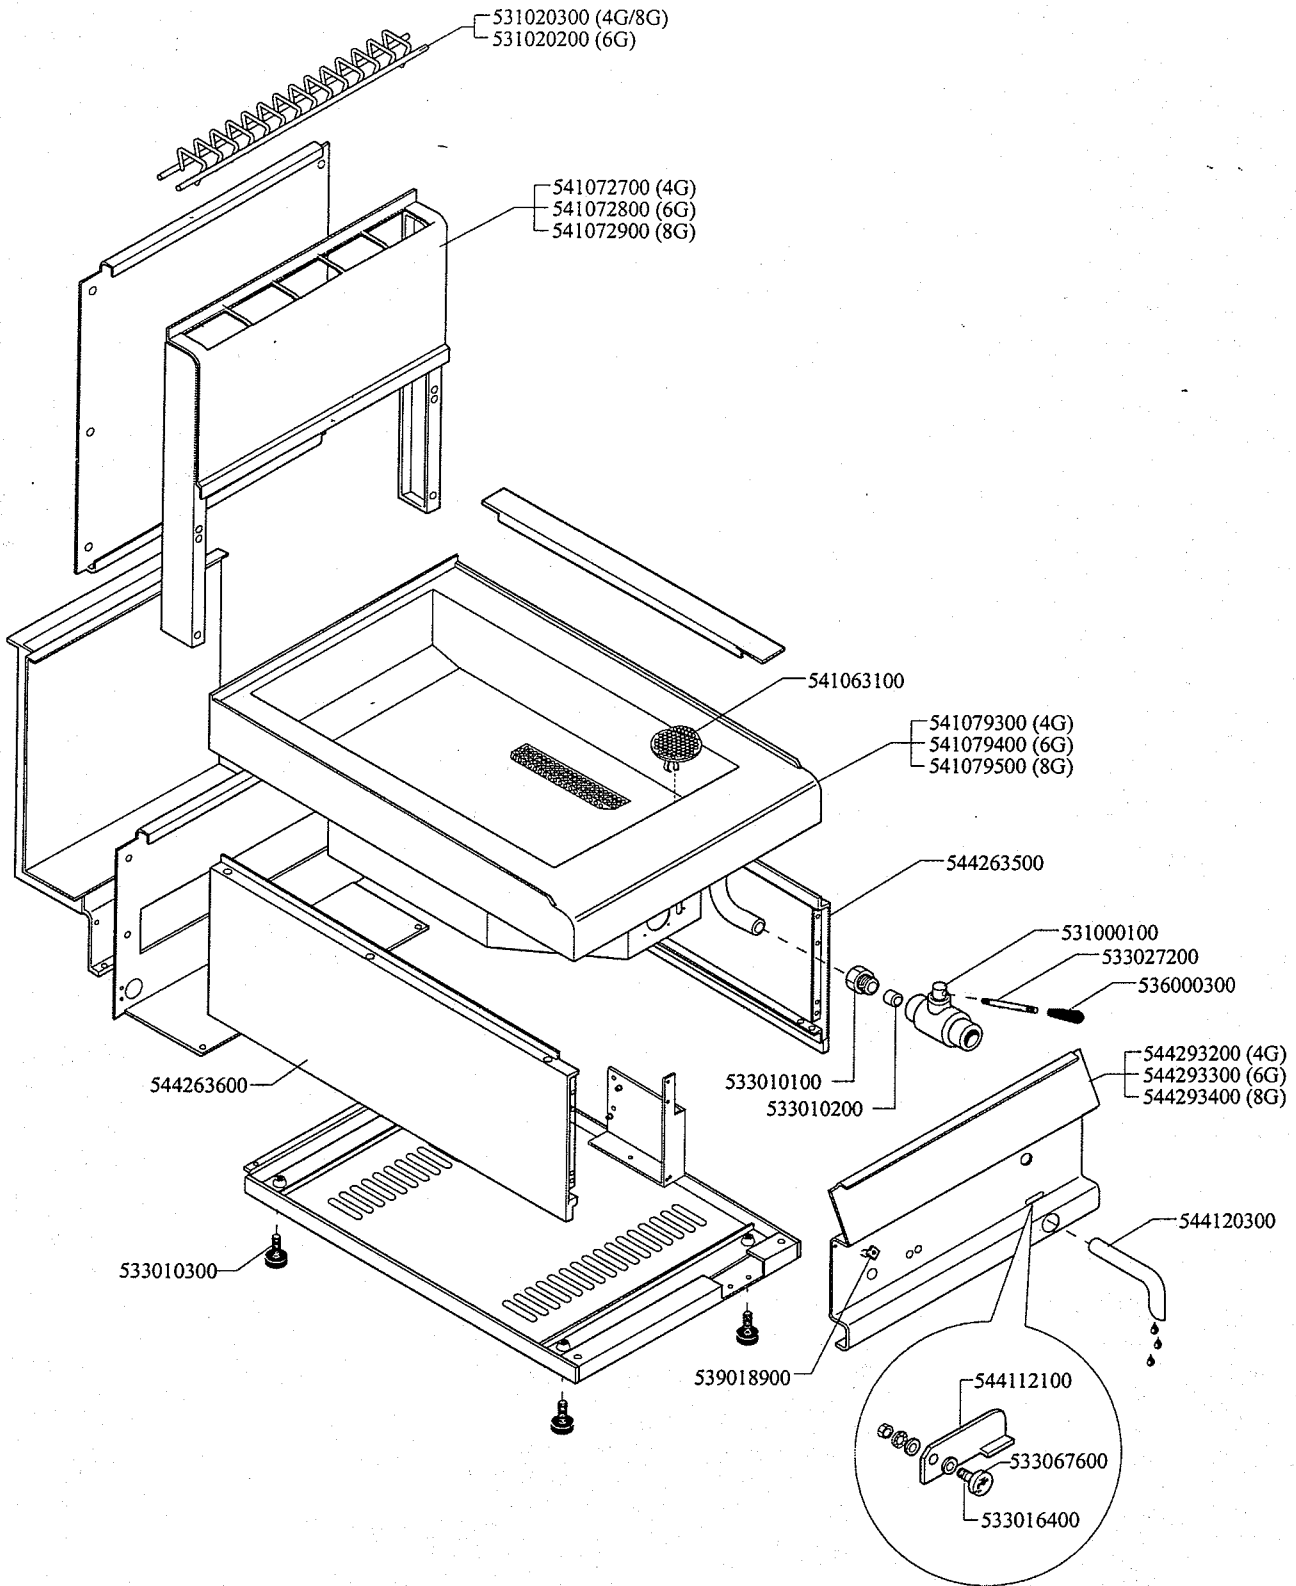

BM-4G BM-6G BM-8G