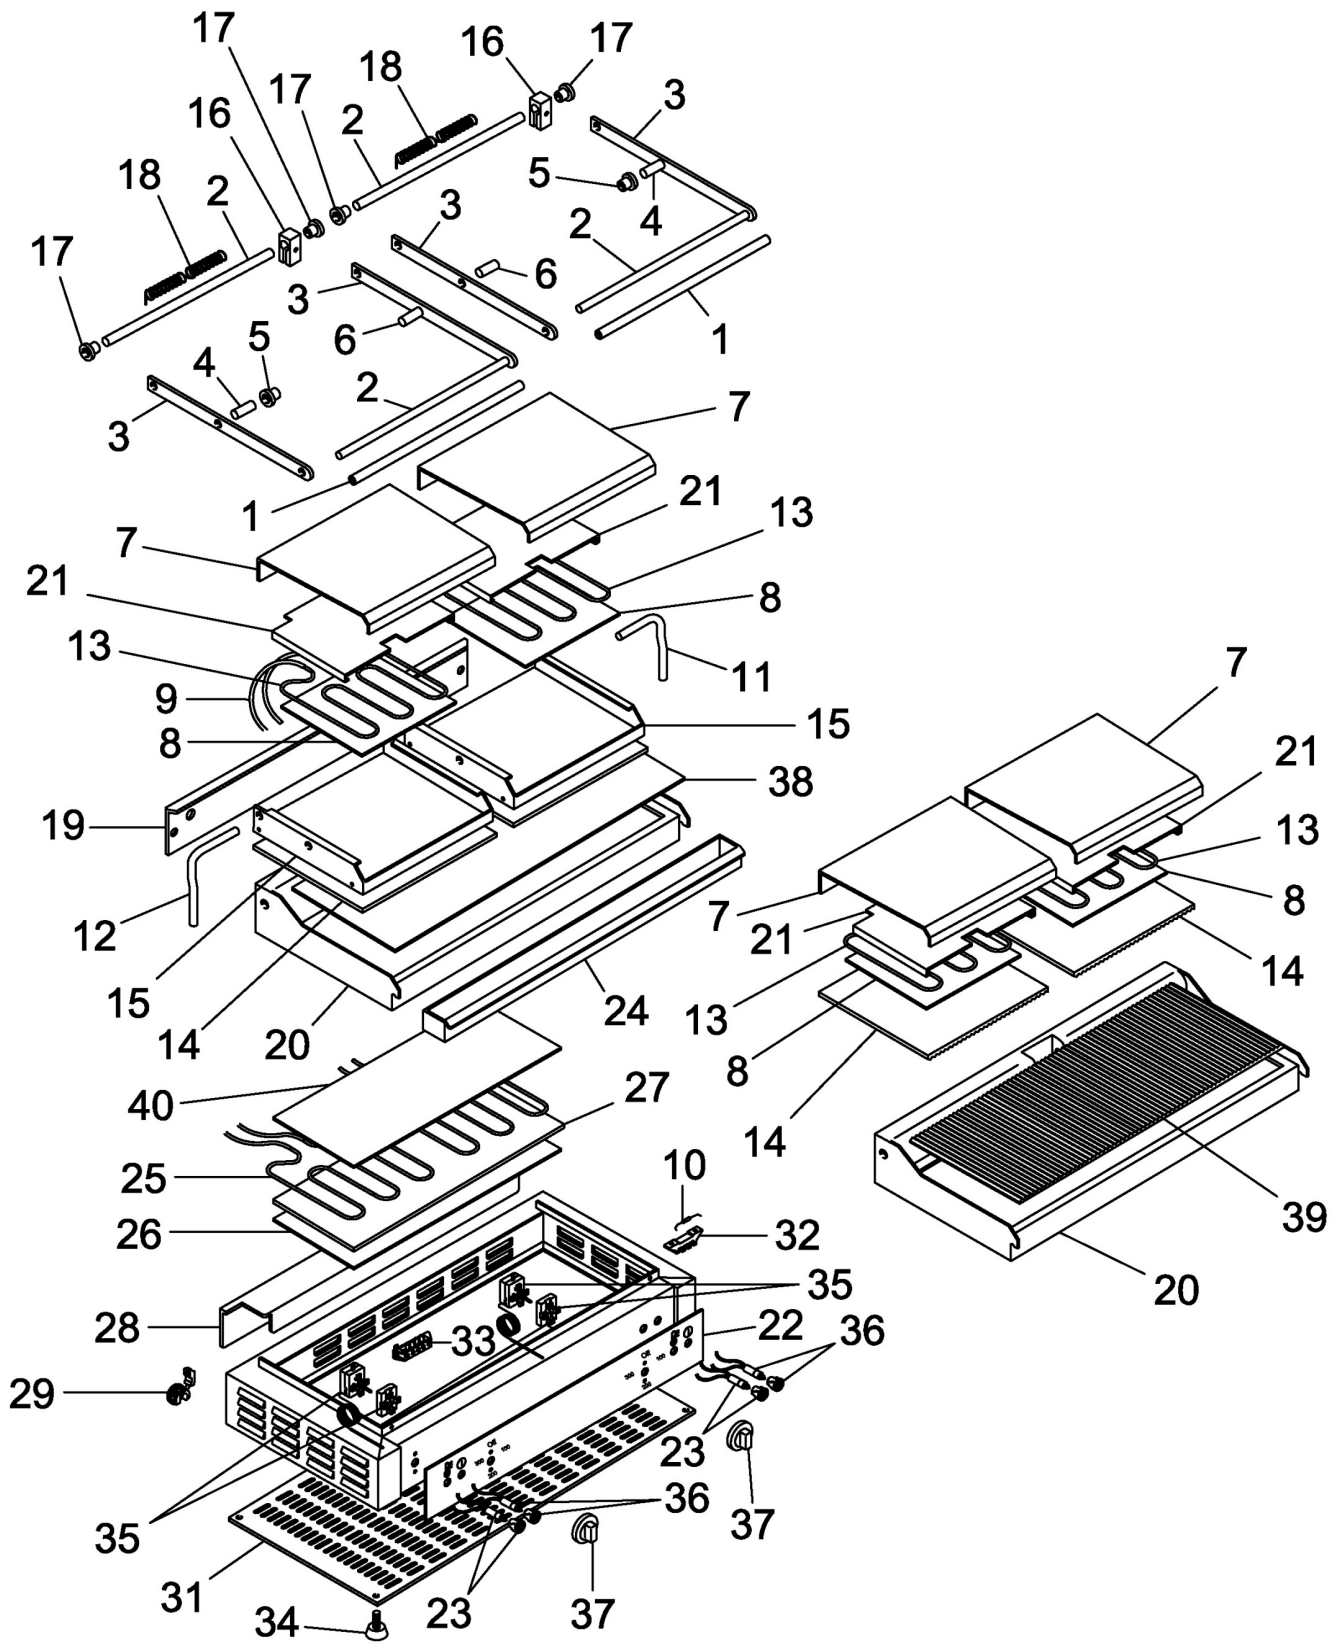

PV50R-L

## PV50R-L

Pos. Ref.	Codice Code		Caratteristiche Features	Descrizione Description	
1	CO4444			Maniglia	Handle
2	CO4445			Perno	Pivot
3	CO4403			Leva	Lever
4	CO4404			Perno	Pivot
5	CO4457			Boccola	Bush
6	CO4427			Perno	Pivot
9	CO4408			Tube	Tube
10	CO4401	●		Fusibile	Fuse
11	CO4449			Raccordo	Nipple
12	CO4412			Raccordo	Nipple
13	CO4410		230V/1N/50-60Hz	Resistenza	Resistance
14	CO4460		Ceramic glass	Vetro	Glass
15	CO4461			Cornice	Moulding glass
16	CO4462			Blocchetto	Pad
17	CO4463			Boccola	Bush
18	CO4464			Molla	Spring
19	CO4465			Copertura	Covering
20	CO4466			Piastra	Plate
21	CO4459			Coperchio	Cover
22	SL3615			Etichetta	Label
23	32W2970	●	230V 2W (green)	Lampada	Lamp
24	CO4456			Cassetto	Tray
25	CO4415		230V/1N/50-60Hz	Resistenza	Resistance
27	CO4417			Isolante	Insulating material
29	32D0360			Pressacavo	Cable clamp
32	CO4471			Morsettiera	Terminal box
33	CO4426			Morsettiera	Terminal box
34	CO4423			Piedino	Foot
35	CO4421	●		Termostato	Thermostat
36	CO1948	●	230V 2W (orange)	Lampada	Lamp
37	SL3550			Pomello	Knob
38	CO4467		Ceramic glass (PV50L)	Vetro	Glass
39	CO4468		Ceramic glass (PV50R)	Vetro	Glass