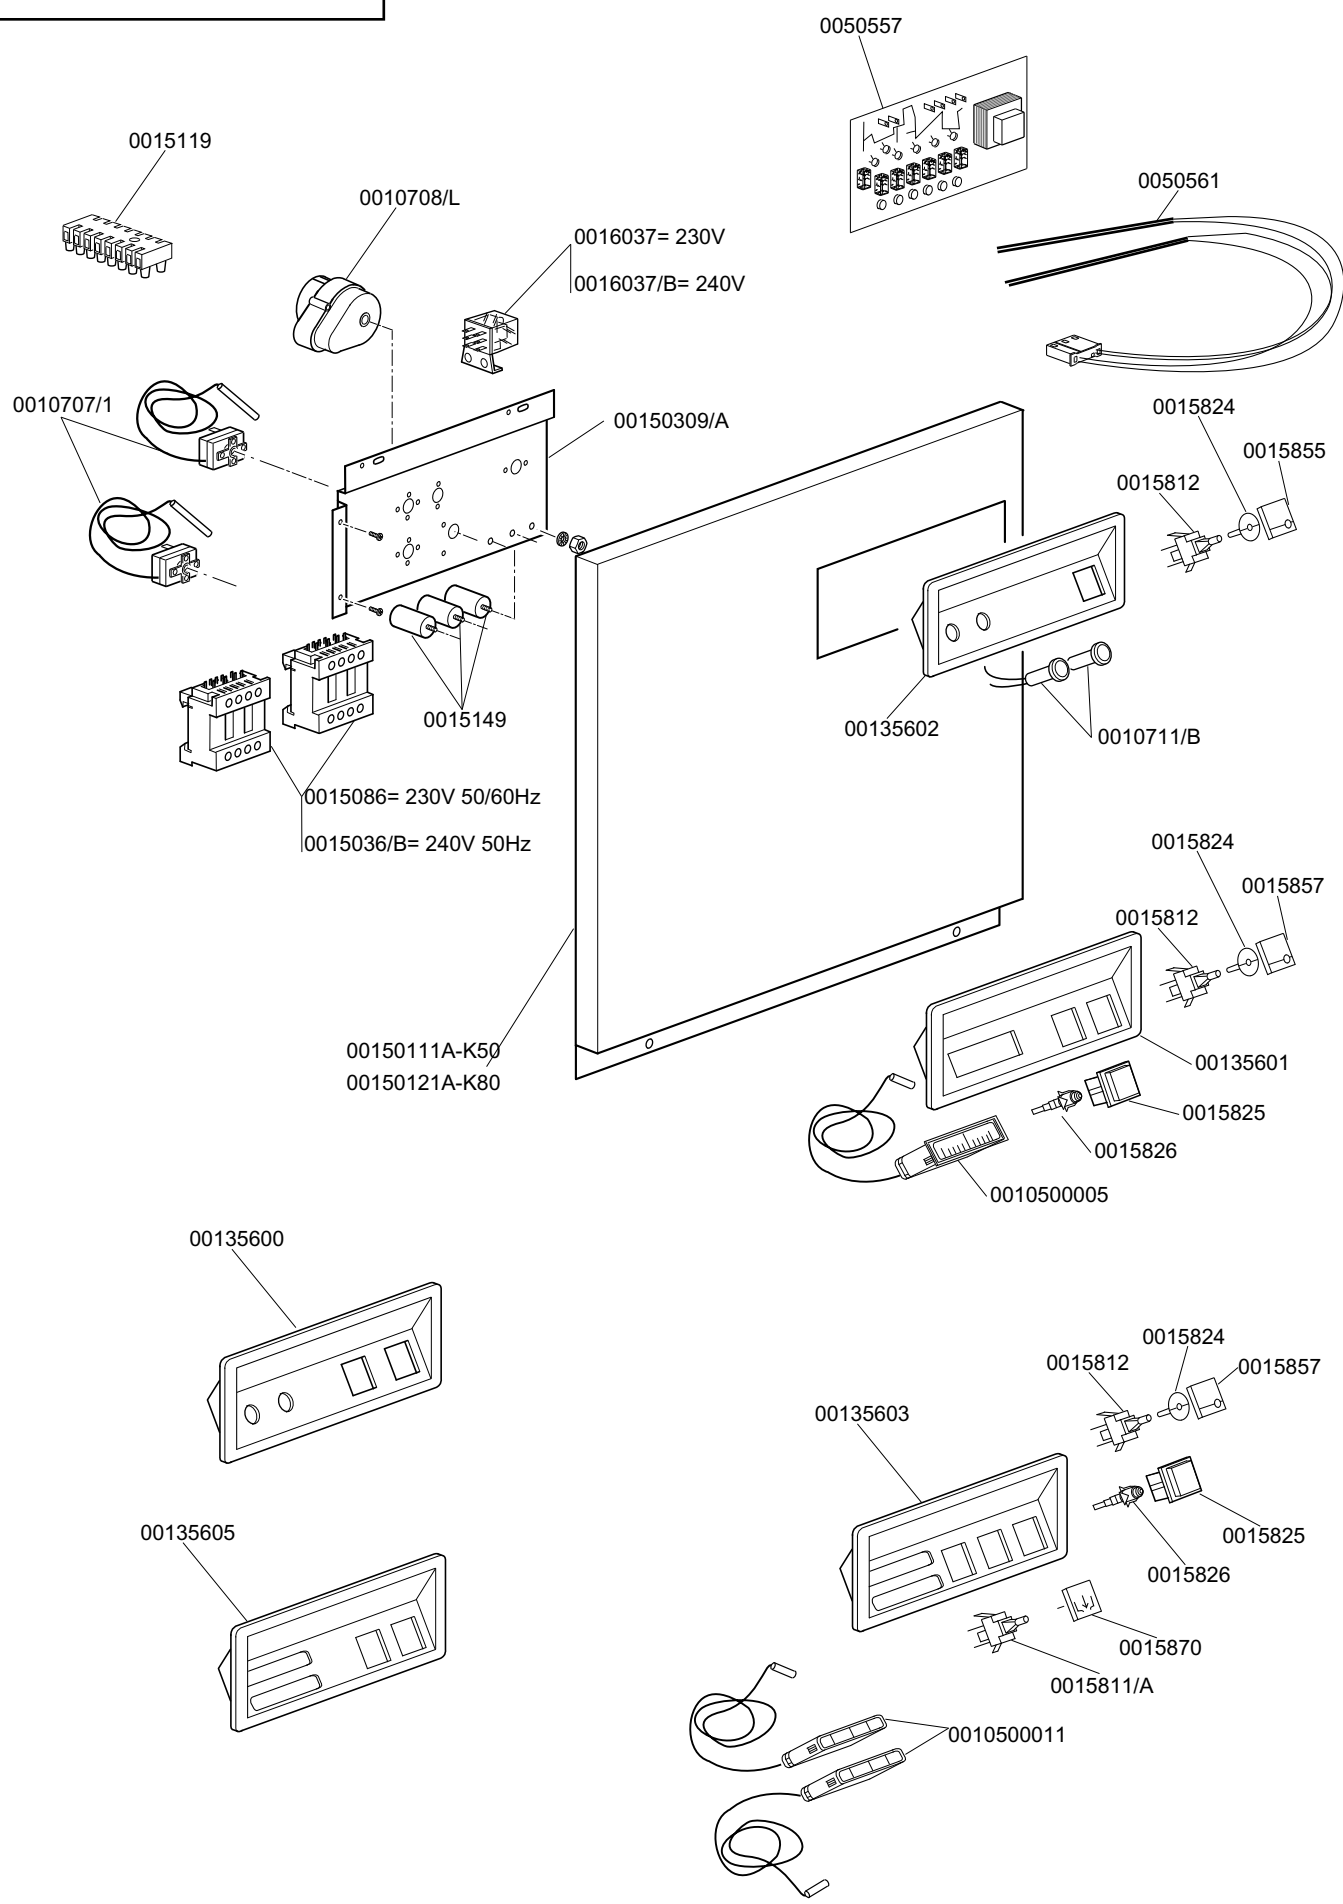

KROMO	TABLE	REV
	KI4460	00
DISHWASHER K 50-80