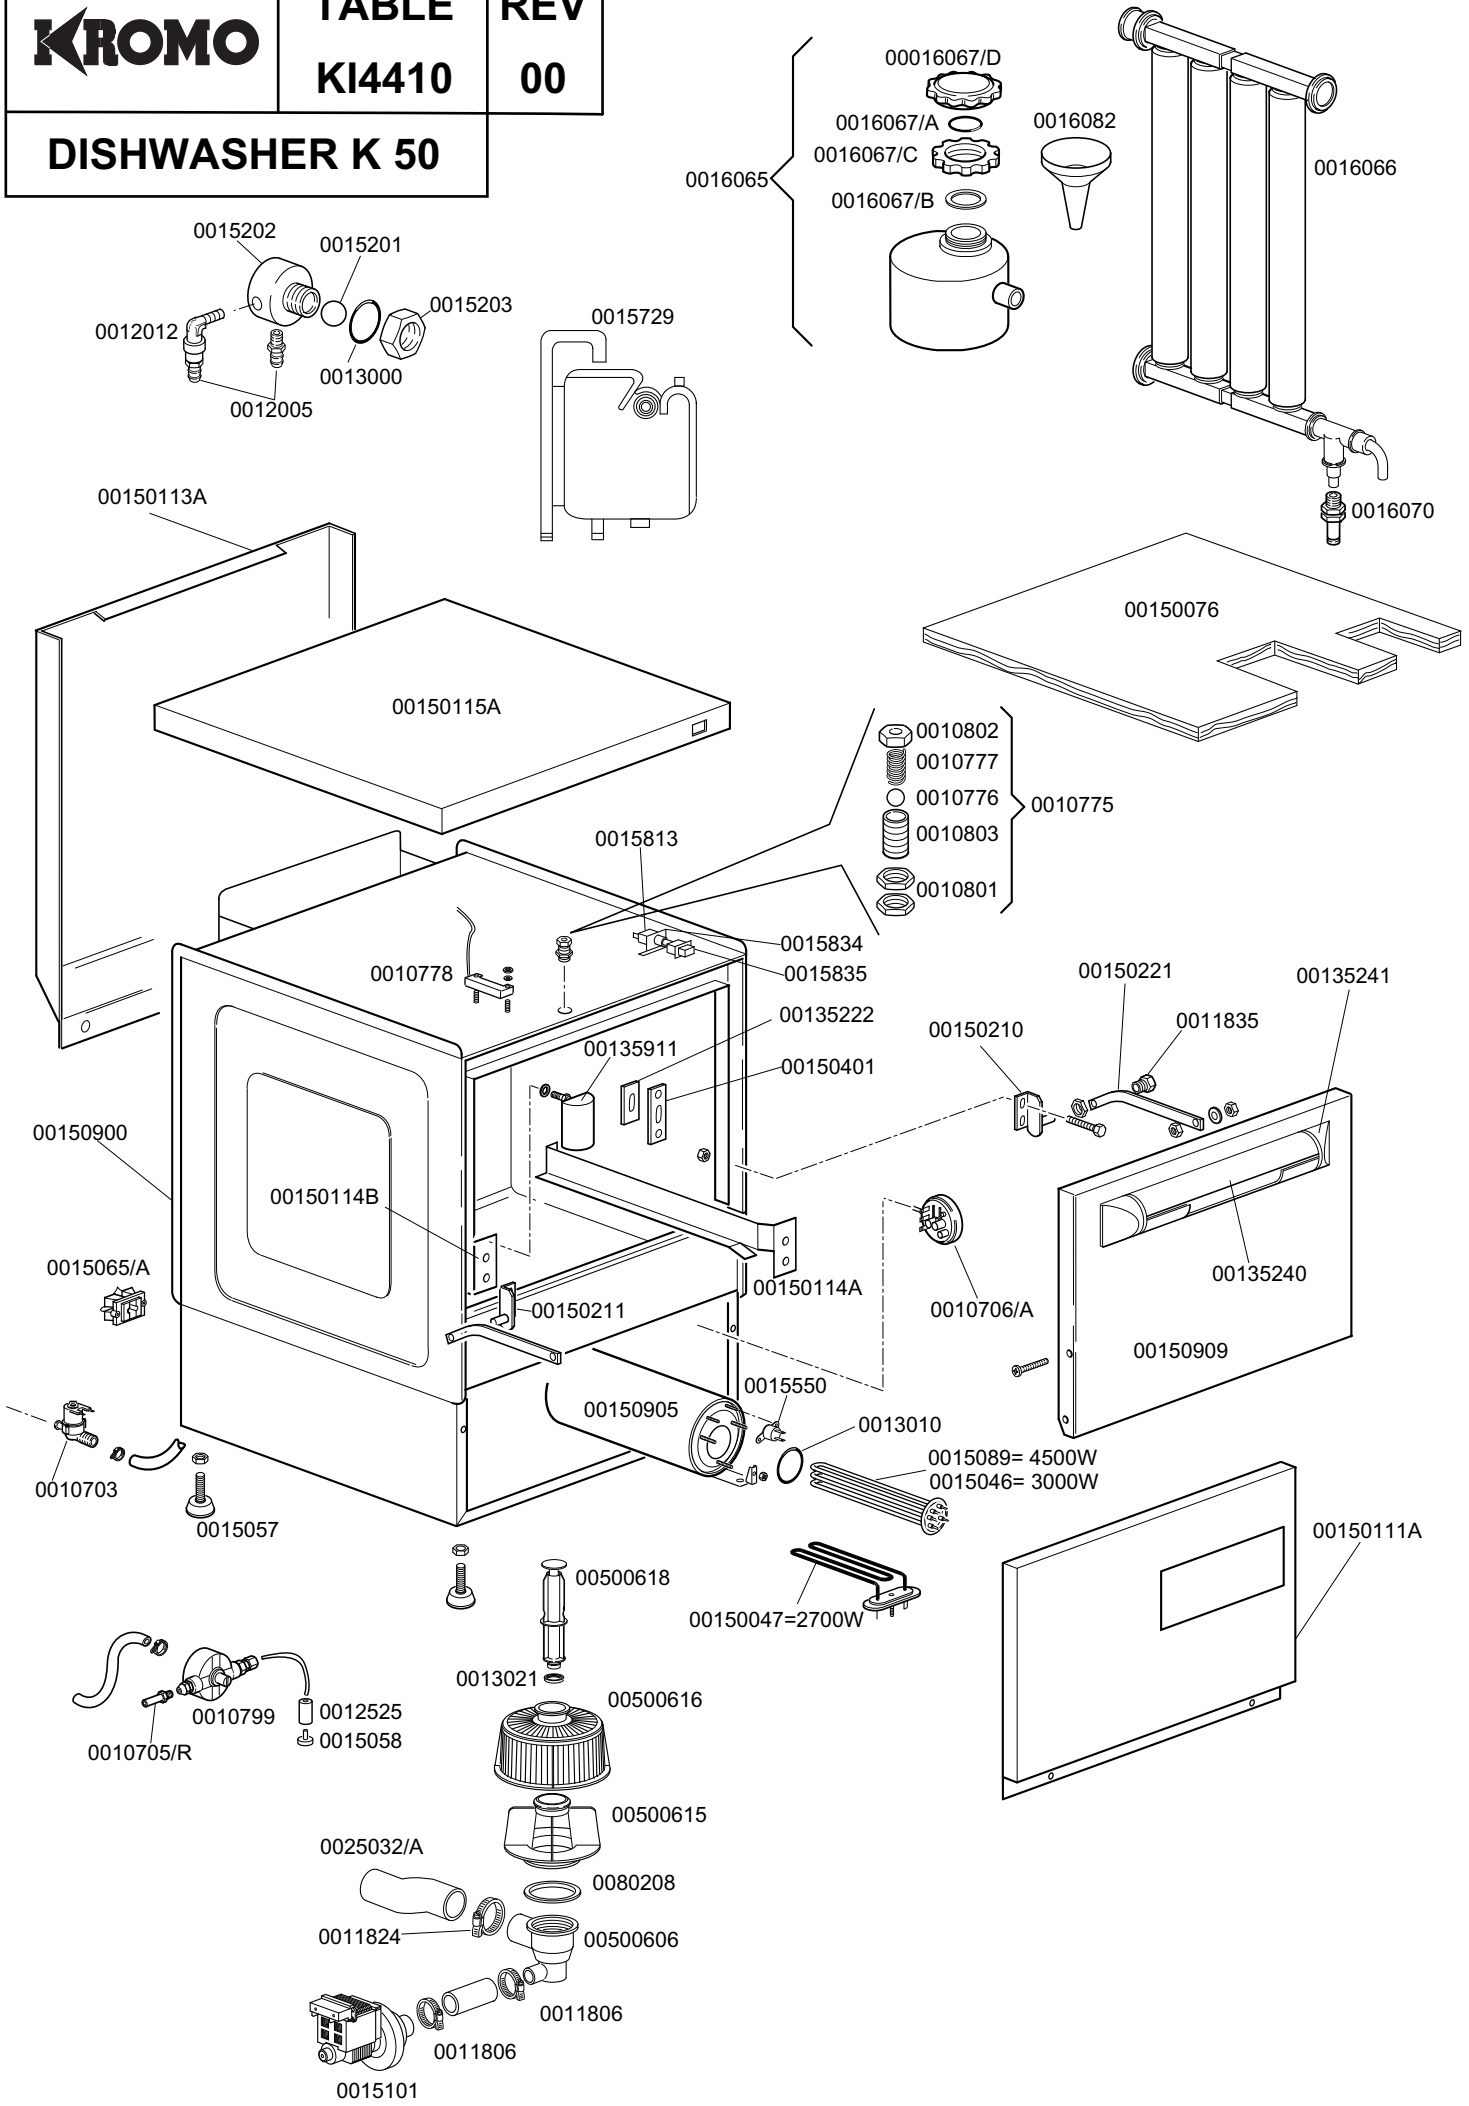

KROMO

TABLE
KI4410

REV
00

DISHWASHER K 50

DISHWASHER K 50

**TABLE
KI4410**

CODE	DESCRIPTION	CODE	DESCRIPTION
0010703	220v entry solenoid valve	0016067/D	Salt container plug
0010705/R	8d. pipe fitting	0016070	Complete no-return valve
0010706/A	EL pressure switch	0016082	Funnel
0010775	Brass door hook	0025032/A	Coupling for suction K50
0010776	D. 9.52 stainless steel ball	00500606	/A right floor drain grey
0010777	Spring for door hook	00500615	/A ferrule with filter - grey
0010778	Reed magnetic microswitch	00500616	Filter for suction
0010799	Shinig product dosing device 1000	00500618	Overflow device
0010801	Door jack nut	0080208	Ramp seal 95x75x3
0010802	Door jack locknut		
0010803	Door jack body		
0011806	25/40 stainless steel clamps		
0011824	50/70 clamps		
0011835	Brass bush		
0012005	1/4 rubber-holder for 10 d. pipe		
0012012	Elbow pipe fittin 1/4 brass		
0012525	Counter-weight for small filter		
0013010	OR heating element gasket		
0013021	DEM 40 gasket		
00135222	Beating door		
00135240	Handle door in plastic		
00135241	Ending of handle K		
00135911	Complete air trap		
00150047	Tube al. resistance 2.7 KW 230v		
00150076	Polystyrene coat K 50		
00150111A	Lower door K 50		
00150113A	Dorsal panel K 50		
00150114A	Right guide for basket		
00150114B	Left guide for basket		
00150115A	Lid for K 50		
00150210	Right hinge door		
00150211	Left hinge door		
00150221	Door rod 50		
00150401	Guide for bent rod		
0015046	3 Kw boiler heating element		
0015057	50 d. M10x35 small black foot		
0015058	Small shining product suction filter		
0015065/A	Cable fastener with screw		
0015089	4,5 Kw boiler heating element		
00150900	Complete body K 50		
00150905	Boiler mod. 50		
00150909	Complete door K 50		
0015101	220-240v drain pump		
0015201	17d. teflon DVGW safety sphere valve		
0015202	40x33 d. DVGW brass pipe fitting		
0015203	30 DVGW brass nut for pipe fitting		
0015550	Conveyor safety thermostat		
0015729	2,5 lt. break tank		
0015813	16A unipolar switch elec.component		
0015834	Start switch		
0015835	Square start push button		
0016065	Salt container		
0016066	1 liter 4 element decalcifier		
0016067/A	OR for salt container plug		
0016067/B	Salt container gasket		
0016067/C	Salt container ferrule		