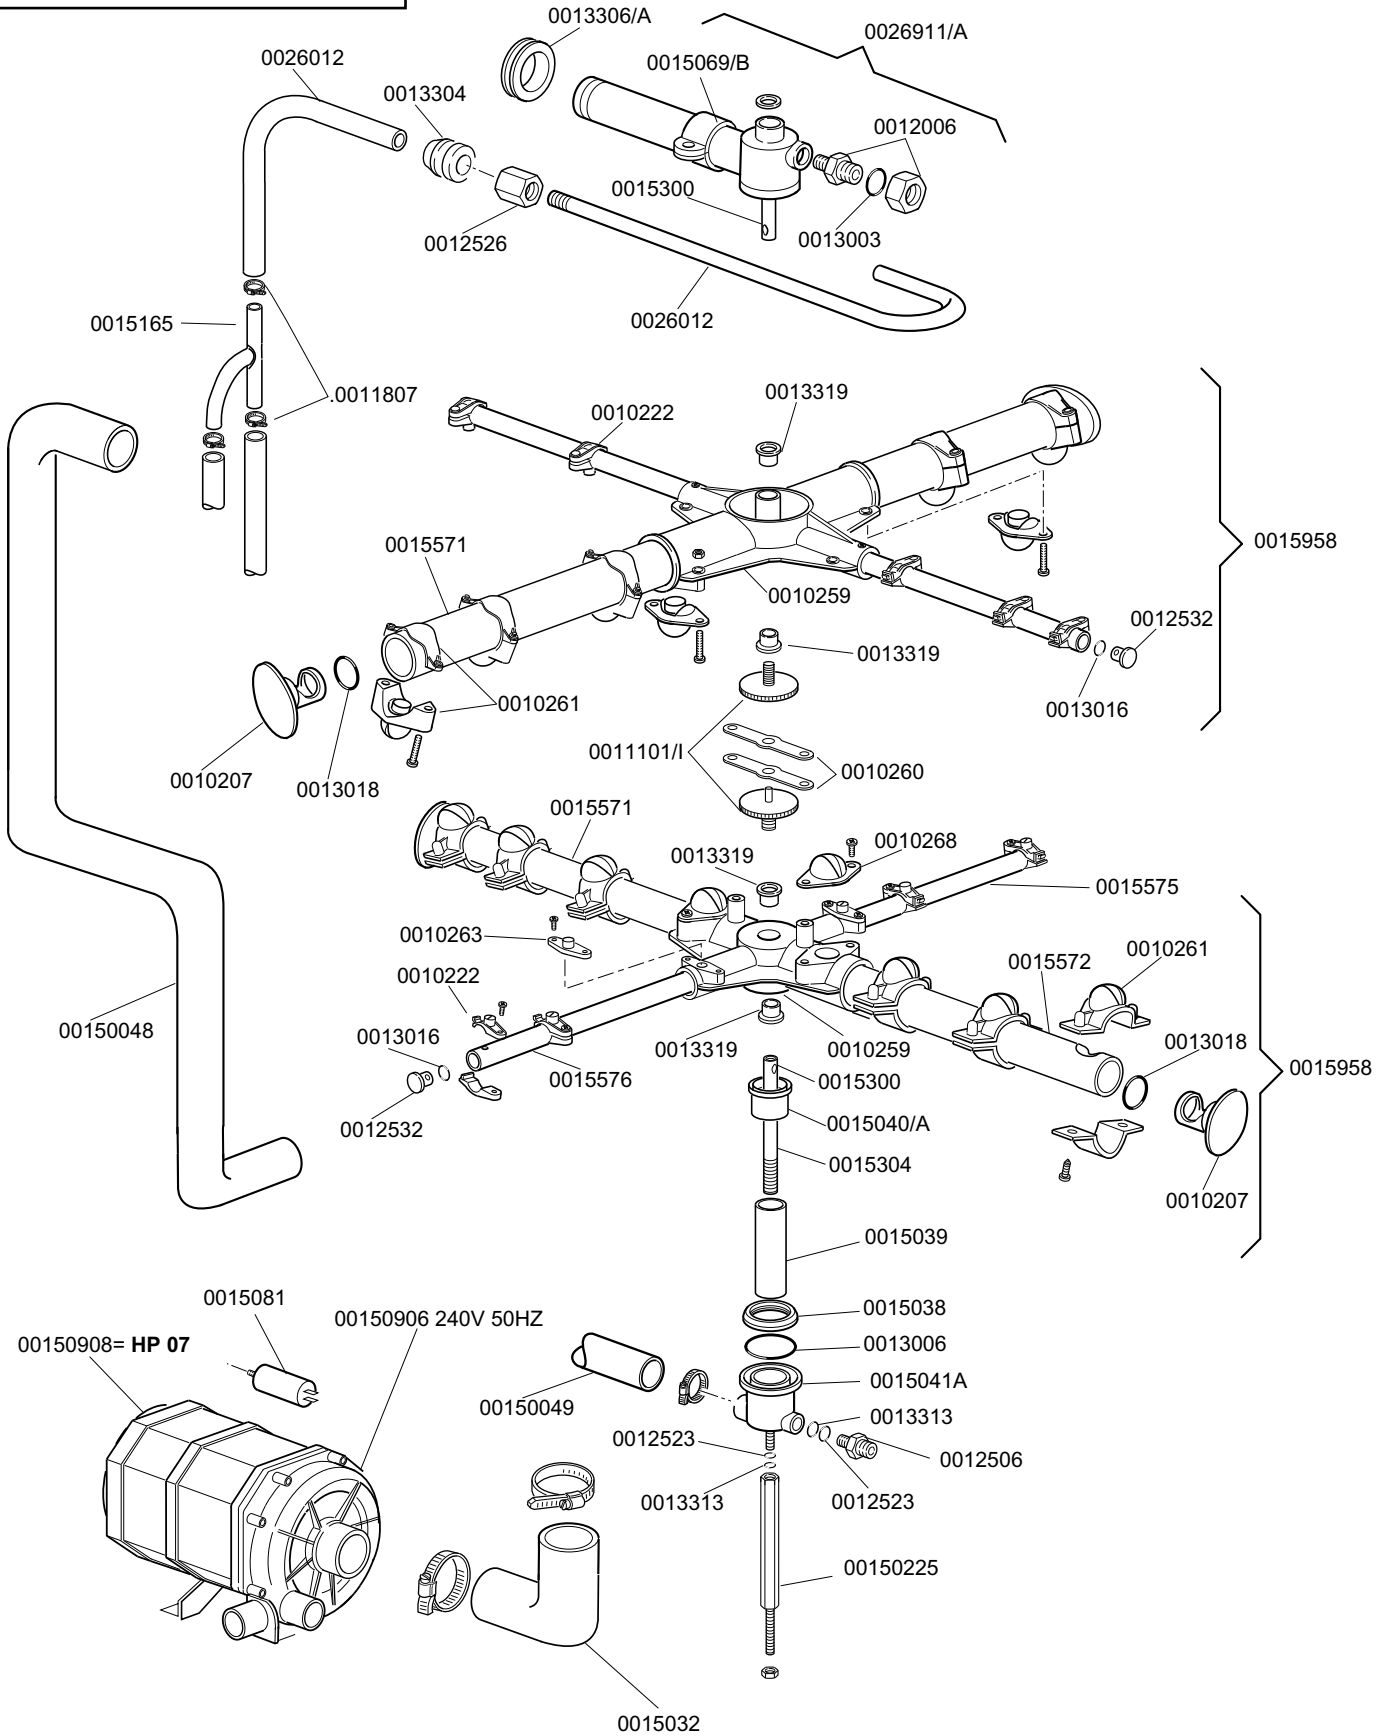

KROMO

**TABLE
KI4430**

**REV
00**

DISHWASHER K 50