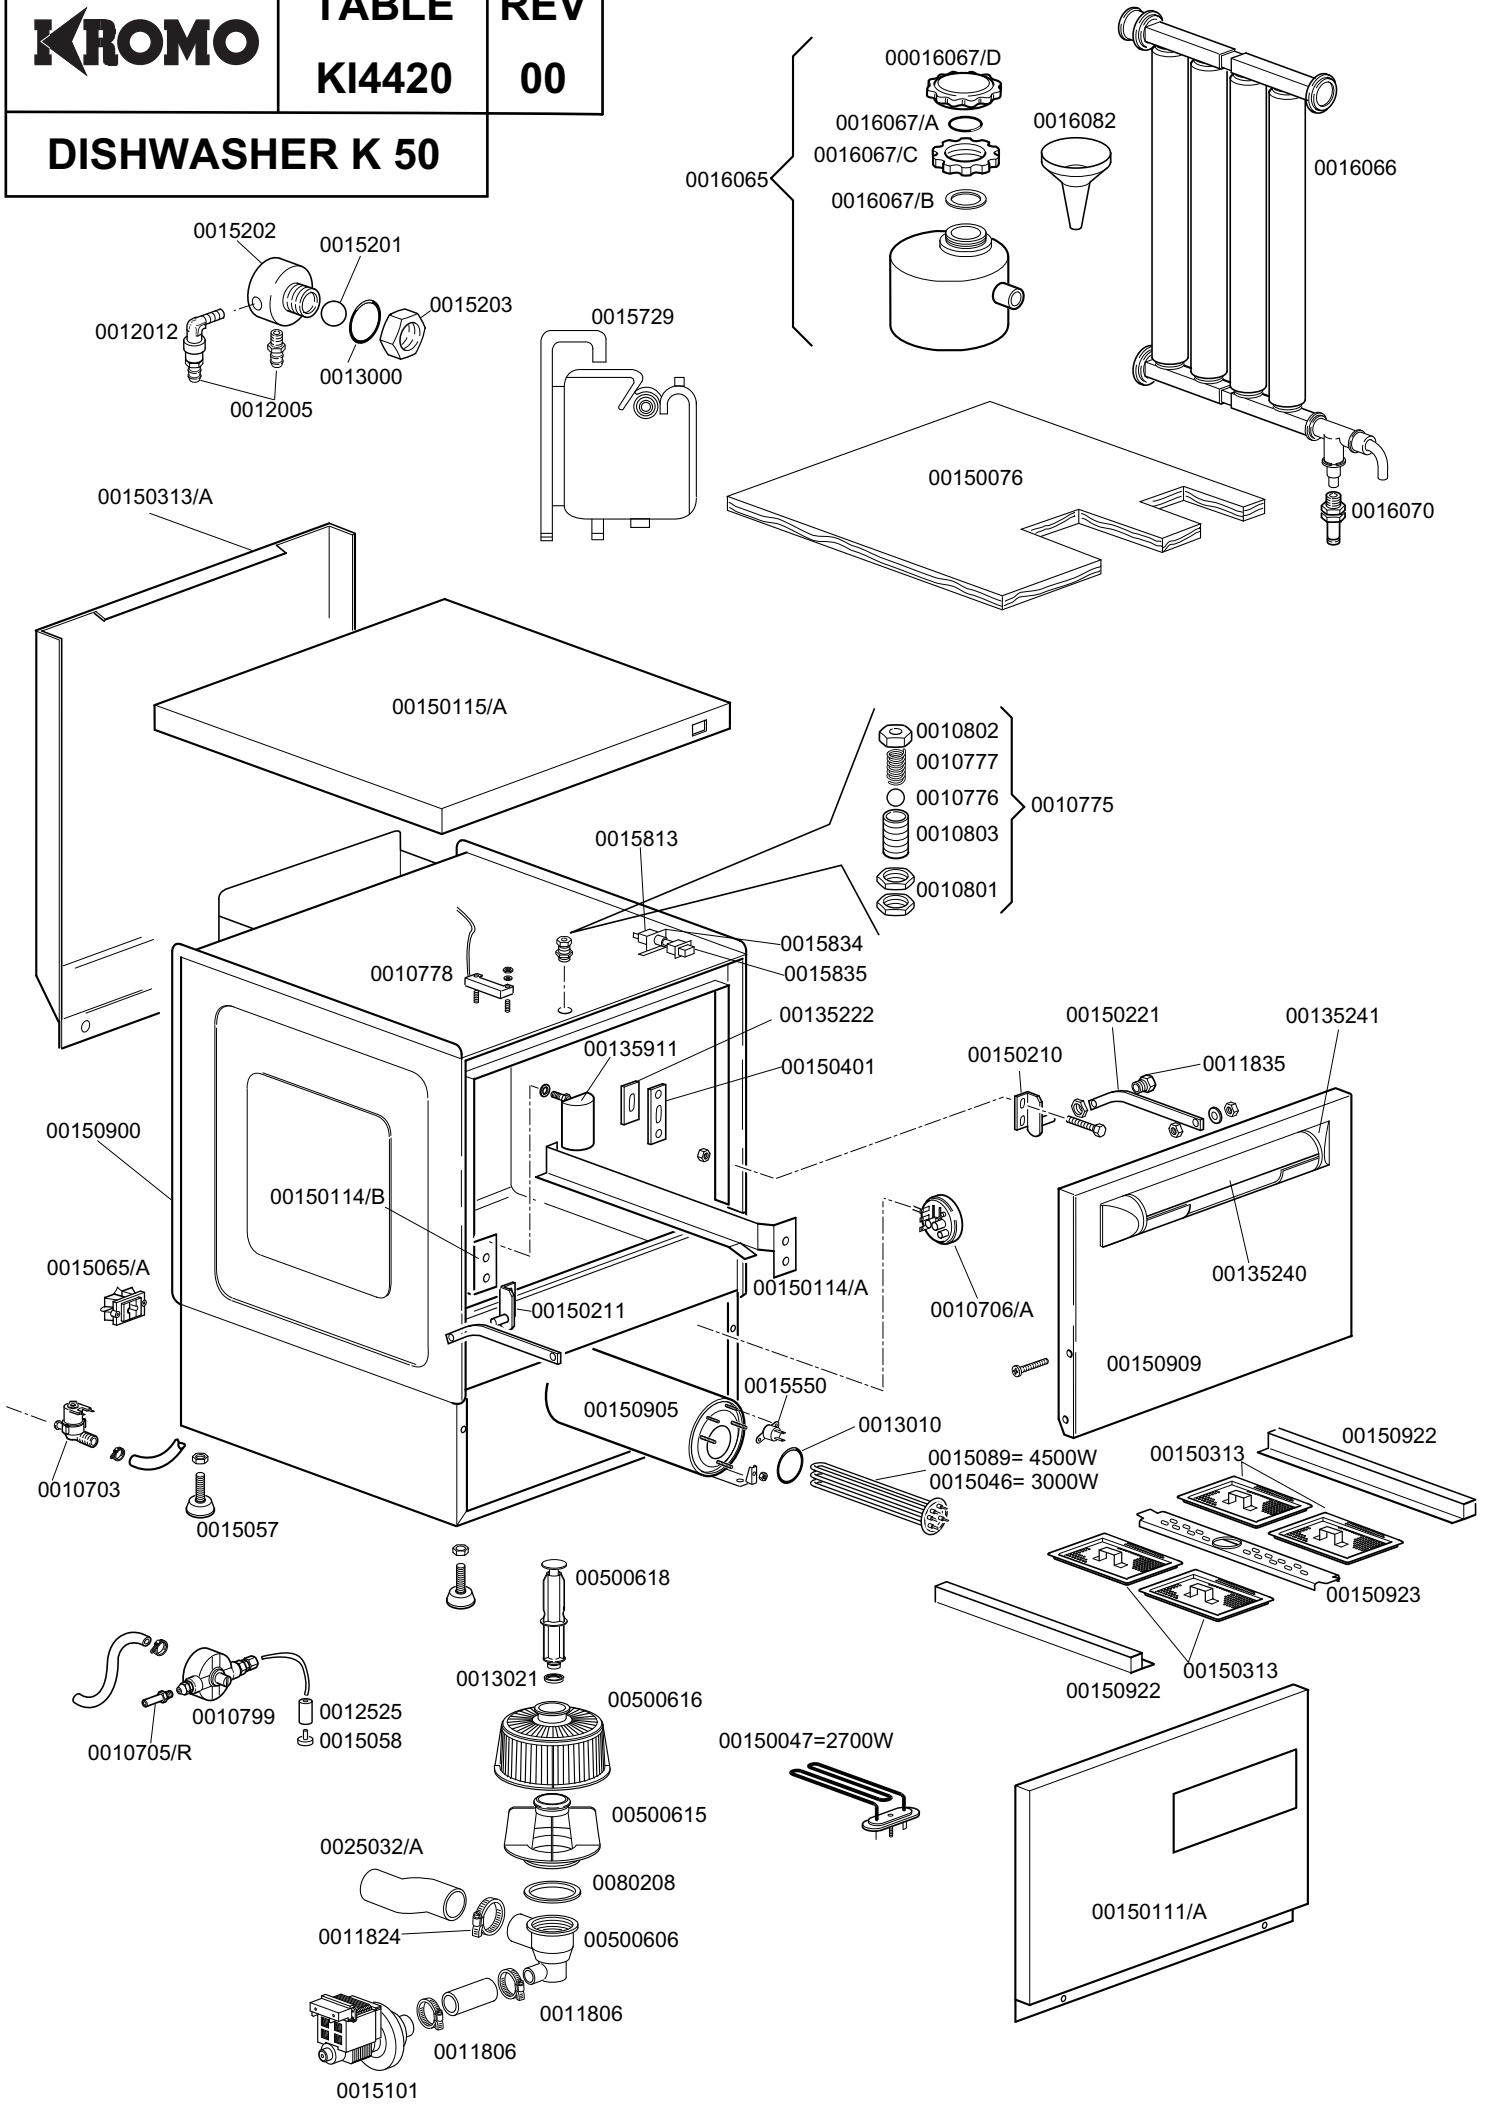

KROMO

TABLE
KI4420

REV
00

DISHWASHER K 50