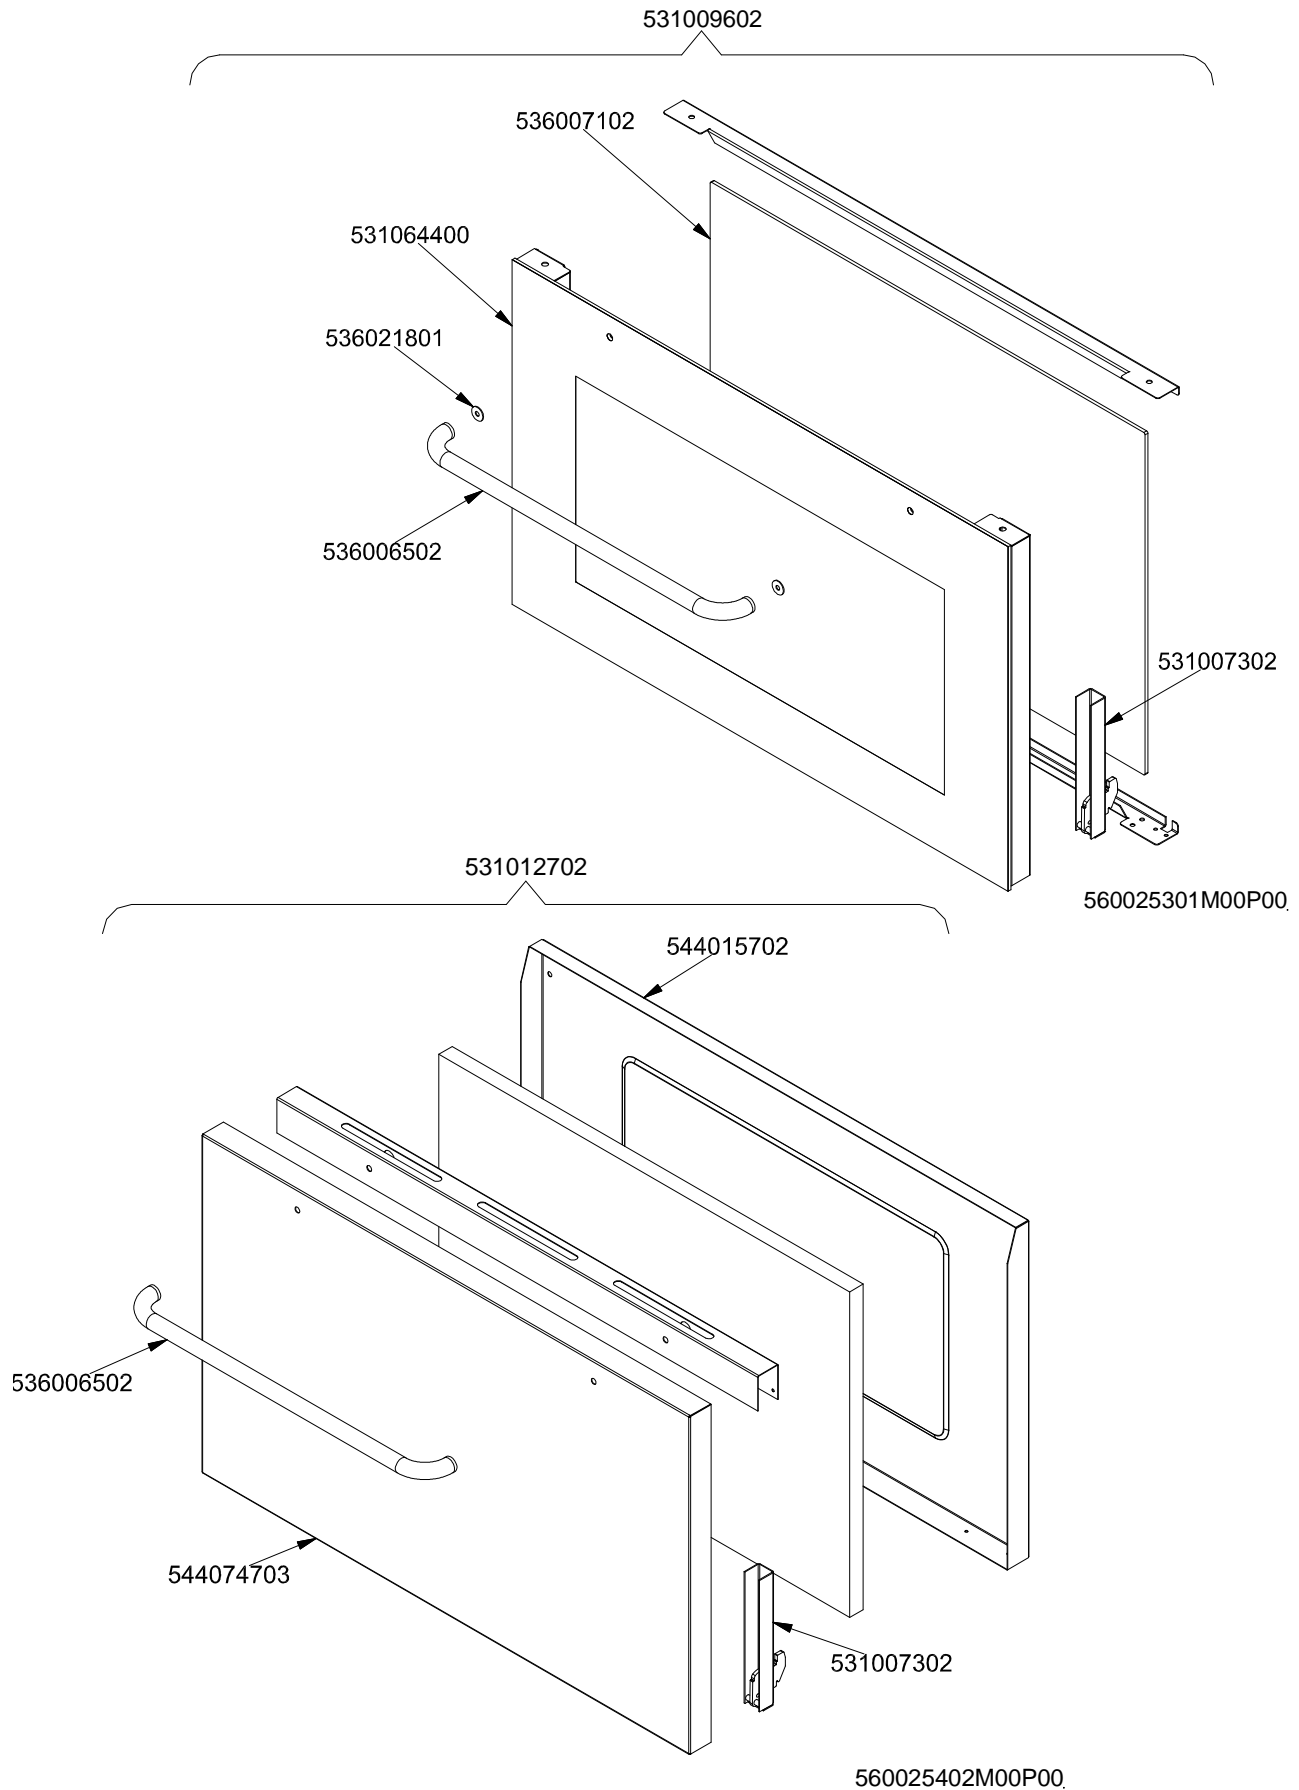

560003802M00P00.

MAGIC SNACK 60

CUCINE / RANGES / HERDE / CUISINIÈRES / N° ≥ 0310

FORNO / OVEN / BACKOFEN / FOUR / CF-8 10 10/6

PORTE / DOORS / TÜREN / PORTES ≥ 0706

PC-E

Page	Pos	Code	Description
001		537002200	ELECTRICAL PLATE D.180 W1500 V230
001		537002100	ELECTRICAL PLATE D.145 W1000 V230
001		537002300	ELECTRICAL PLATE D.220 W2000 V230
001		541026900	NEUTRAL SPACER 800
001		544043701	UPPER PLATE CF-8E
001		544083001	CONTROL PANEL FOR RANGE CFM-8ET
001		544044202	CONTROL PANEL CF-8E
001		537007700	TERMINAL BLOCK THREEPHASE 40A
001		544044401	SIDE NEW CF-8
001		531008100	ADJUSTABLE LEG H9 CHROME
002		539024000	SIGN PLATE FOR OVEN SELECTOR
002		537019201	OVEN COMMUTATOR MULTIF.60+65
002		536013800	KNOB D.70 BLACK 6*5 WITH SPRING
002		539023301	ADHESIVE GRADUATED*EL.MULTIF.COMM.
002		537014100	WHITE WARNING LIGHT 250V
002		537014200	GREEN WARNING LIGHT 250V
002		539023900	SIGN PLATE FOR OVEN TEMPERATURE
002		537019101	THERMOSTAT MONOPHAS.050-320°C F.MF
002		539023800	SIGN PLATE FOR OVEN TIMER
002		539023501	ADHESIVE GRAD.DISC *E.MULTIF.TERM.
002		537019300	TIMER FOR MULTIFUNCTION OVEN
002		537019301	
002		537006200	UPPER OVEN HEATING EL.1000+2000W
002		533095900	PIN FOR GRIDSHOLDER SUPPORT CF 60
002		539023400	ADHESIVE GRADUATED DISC F.KNOB
002		537019000	CIRCULAR HEATING ELEMENT FOR OVEN
002		537006800	FAN 240V CF-62
002		533084801	PANEL SPACER OF AIR DIFF.MAXI OVEN
002		534009100	GRILL PROTECTION CF-8/10
002		537005400	OVEN BULB 15W 300°C
002		537007900	OVEN BULB-SOCKET
002		536011301	OVEN GASKET CF-8/10 *FE*
002		531057900	LHD GRIDS HOLDER FOR MAXI-OVEN
002		531006701	MAXI OVEN GRID FOR S60/65
002		537006300	LOWER OVEN HEATING EL.W1750 230CF8/
002		531012402	DOOR WHEEL HOLDER FOR MAXI OVEN
002		533079700	LOCK SPRING FOR BULB §3/§4
002		531057800	RHD GRIDS HOLDER FOR MAXI-OVEN
003		536007102	
003		531064400	EXTERNAL GLASS MAXI OVEN DOOR+FRAME
003		536021801	DOOR HANDLE SPACER FOR MAXI OVEN
003		536006502	OVEN DOOR HANDLE 60LINE AL.
003		531007302	DOOR HINGE FOR MAXI OVEN 60.LINE
003		531012702	STAINLESS STEEL OVEN DOOR 60 LINE
003		544015702	INNER-DOOR FOR MAXI OVEN OF 60LINE
003		544074703	S/S MAXI OVEN DOOR PANEL
004		537000300	COMMUTATOR 7 POSITIONS S.49 16A
004		536002100	KNOB 7 POSITIONS SNACK
004		537014100	WHITE WARNING LIGHT 250V