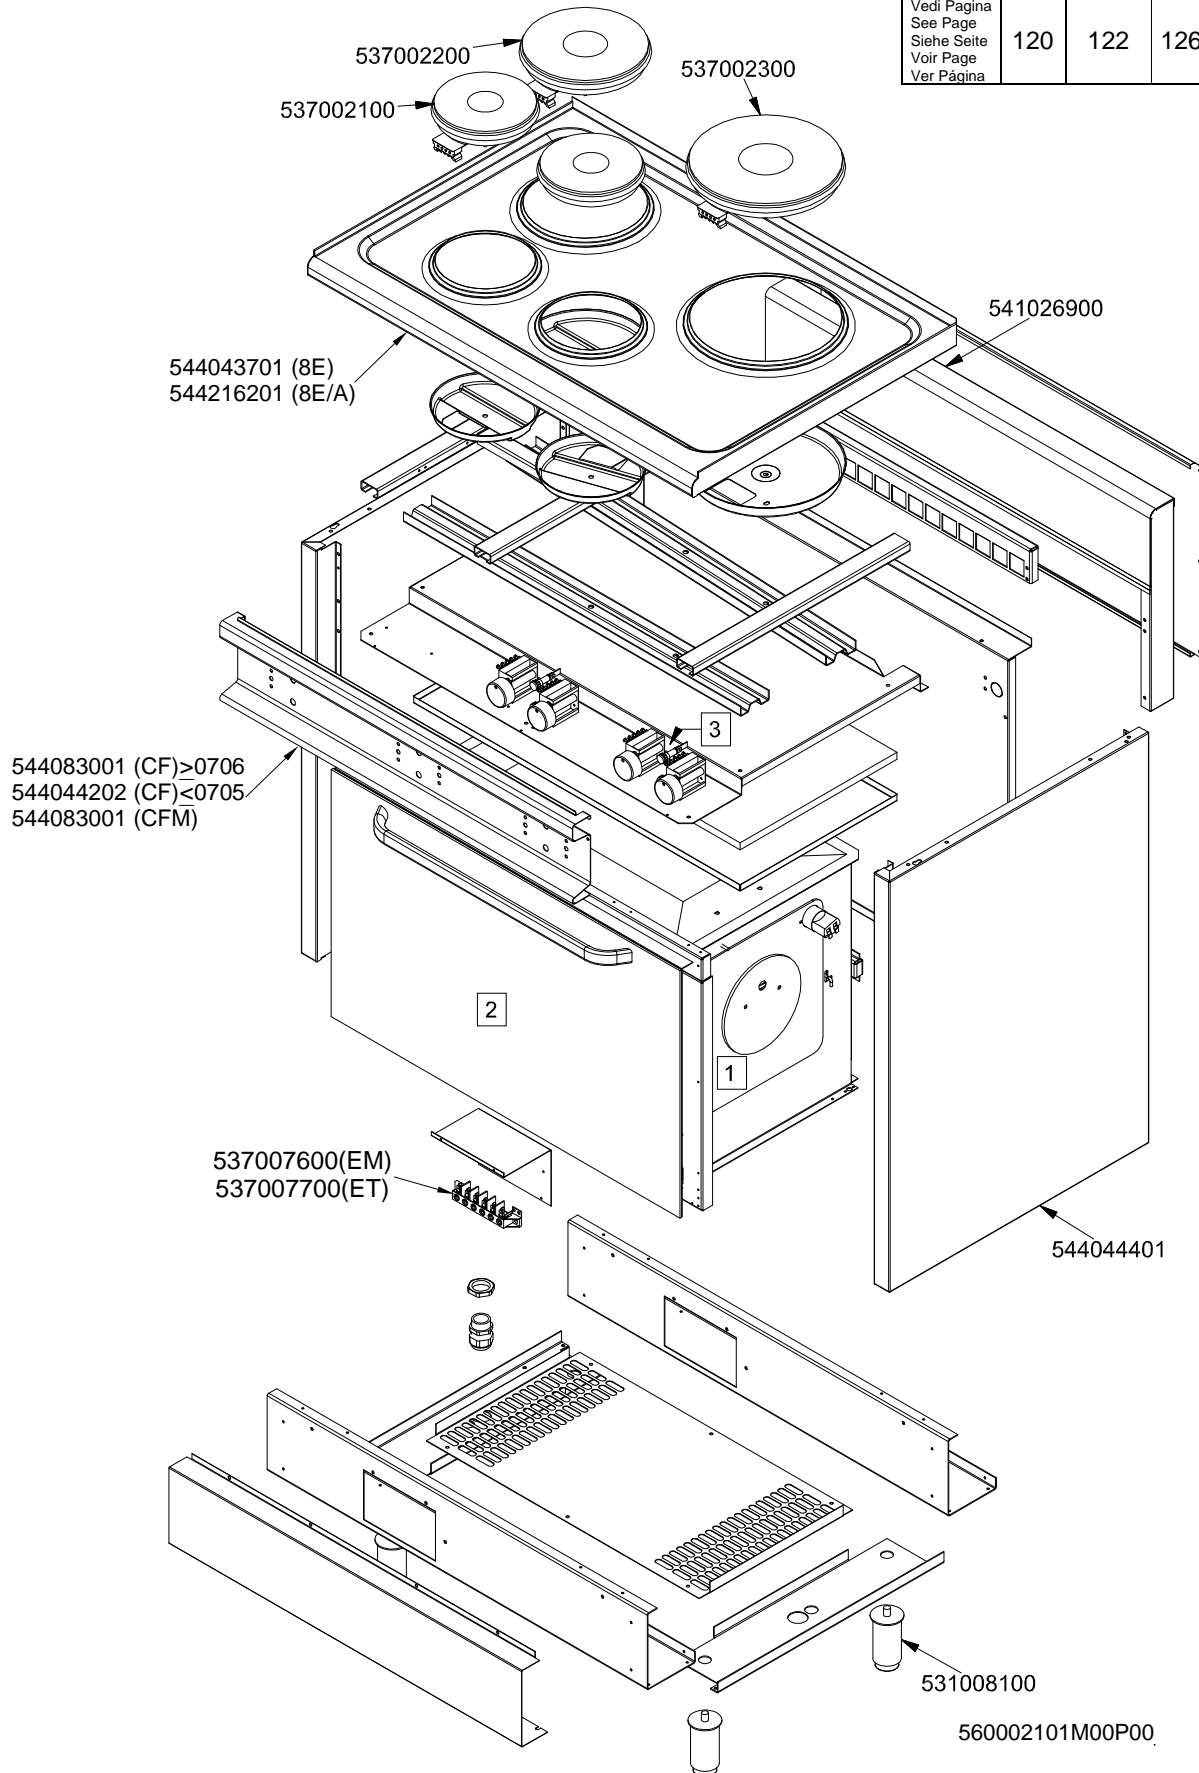

MAGIC SNACK 60

CUCINE / RANGES / HERDE / CUISINIÈRES / N° ≥0310

CF-8

CF-8EM CF-8ET CF-8EM/A CF-8ET/A CFM-8EM CFM-8ET CFM-8EM/A CFM-8ET/A

	1CF	1CFM	2	3
Vedi Pagina See Page Siehe Seite Voir Page Ver Pàgina	120	122	126	130