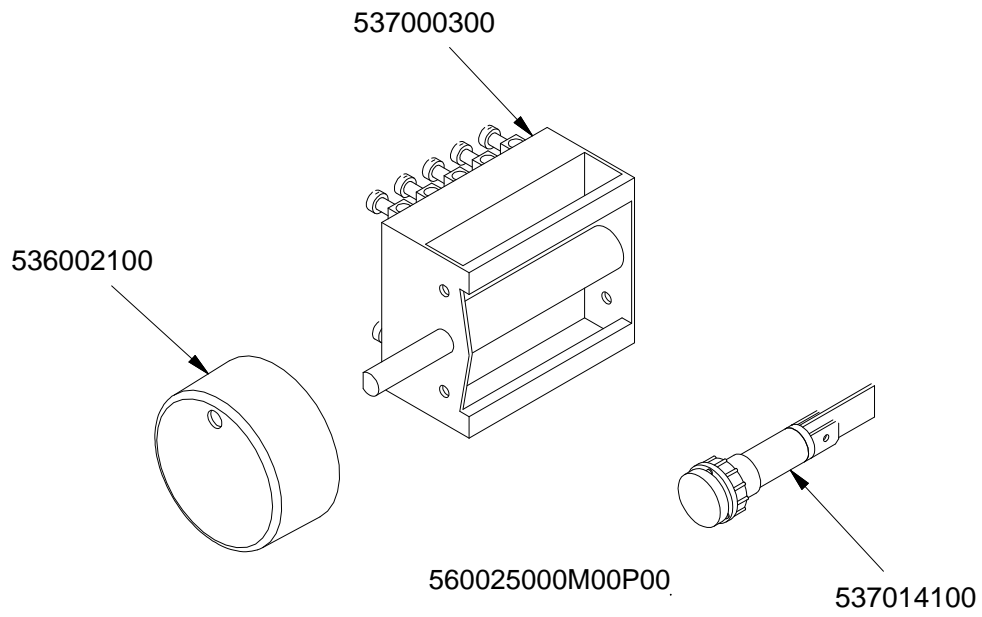

560003802M00P00.

MAGIC SNACK 60

CUCINE / RANGES / HERDE / CUISINIÈRES / N° ≥ 0310

FORNO / OVEN / BACKOFEN / FOUR / CF-8 10 10/6

PORTE / DOORS / TÜREN / PORTES ≥ 0706

PC-E

Page	Pos	Code	Description
001		537002200	ELECTRICAL PLATE D.180 W1500 V230
001		537002100	ELECTRICAL PLATE D.145 W1000 V230
001		537002300	ELECTRICAL PLATE D.220 W2000 V230
001		541026900	NEUTRAL SPACER 800
001		544043701	UPPER PLATE CF-8E
001		544083001	CONTROL PANEL FOR RANGE CFM-8ET
001		544044202	CONTROL PANEL CF-8E
001		537007700	TERMINAL BLOCK THREEPHASE 40A
001		544044401	SIDE NEW CF-8
001		531008100	ADJUSTABLE LEG H9 CHROME
002		539024000	SIGN PLATE FOR OVEN SELECTOR
002		537019201	OVEN COMMUTATOR MULTIF.60+65
002		536013800	KNOB D.70 BLACK 6*5 WITH SPRING
002		539023301	ADHESIVE GRADUATED*EL.MULTIF.COMM.
002		537014100	WHITE WARNING LIGHT 250V
002		537014200	GREEN WARNING LIGHT 250V
002		539023900	SIGN PLATE FOR OVEN TEMPERATURE
002		537019101	THERMOSTAT MONOPHAS.050-320°C F.MF
002		539023800	SIGN PLATE FOR OVEN TIMER
002		539023501	ADHESIVE GRAD.DISC *E.MULTIF.TERM.
002		537019300	TIMER FOR MULTIFUNCTION OVEN
002		537019301	
002		537006200	UPPER OVEN HEATING EL.1000+2000W
002		533095900	PIN FOR GRIDSHOLDER SUPPORT CF 60
002		539023400	ADHESIVE GRADUATED DISC F.KNOB
002		537019000	CIRCULAR HEATING ELEMENT FOR OVEN
002		537006800	FAN 240V CF-62
002		533084801	PANEL SPACER OF AIR DIFF.MAXI OVEN
002		534009100	GRILL PROTECTION CF-8/10
002		537005400	OVEN BULB 15W 300°C
002		537007900	OVEN BULB-SOCKET
002		536011301	OVEN GASKET CF-8/10 *FE*
002		531057900	LHD GRIDS HOLDER FOR MAXI-OVEN
002		531006701	MAXI OVEN GRID FOR S60/65
002		537006300	LOWER OVEN HEATING EL.W1750 230CF8/
002		531012402	DOOR WHEEL HOLDER FOR MAXI OVEN
002		533079700	LOCK SPRING FOR BULB §3/§4
002		531057800	RHD GRIDS HOLDER FOR MAXI-OVEN
003		536007102	
003		531064400	EXTERNAL GLASS MAXI OVEN DOOR+FRAME
003		536021801	DOOR HANDLE SPACER FOR MAXI OVEN
003		536006502	OVEN DOOR HANDLE 60LINE AL.
003		531007302	DOOR HINGE FOR MAXI OVEN 60.LINE
003		531012702	STAINLESS STEEL OVEN DOOR 60 LINE
003		544015702	INNER-DOOR FOR MAXI OVEN OF 60LINE
003		544074703	S/S MAXI OVEN DOOR PANEL
004		537000300	COMMUTATOR 7 POSITIONS S.49 16A
004		536002100	KNOB 7 POSITIONS SNACK
004		537014100	WHITE WARNING LIGHT 250V