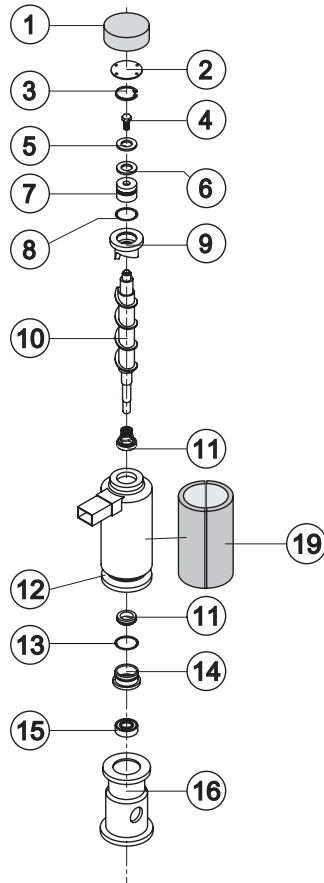

Ref.	Spare Description	Code
1	Insulating Cap	18170
2	Closing Disk	22825
3	Seeger	20043
4	Stainless Steel Screw	20663
5	Shimming Disk	22826
6	Self-Lubricating Disk	20631
7	Stainless Steel Thrust Bearing	20686
8	OR Gasket 3087	20688
9	Ice Breaker	20626
10	Auger	201093
11	Ceramic Seal	20937
12	Insulated Evaporator	C11203
13	OR Gasket 3162 NBR70	20429
14	Reduction Ring	20785
15	Stainless Steel Bearing	20782
16	Flange	20629
17	Joint	D20784
18	Evaporator Assy	C11196
19	Insulating Cap	18245