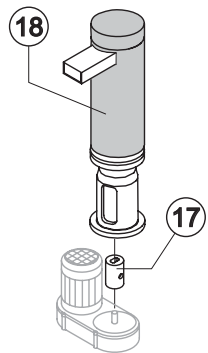

Ref.	Spare Description	Code
1	Insulating Cap	18170
2	Closing Disk	22825
3	Seeger	20043
4	Stainless Steel Screw	20663
5	Shimming Disk	22826
6	Self-Lubricating Disk	20631
7	Stainless Steel Thrust Bearing	20686
8	OR Gasket 3087	20688
9	Ice Breaker	20626
10	Auger	201093
11	Ceramic Seal	20937
12	Insulated Evaporator	C11203
13	OR Gasket 3162 NBR70	20429
14	Reduction Ring	20785
15	Stainless Steel Bearing	20782
16	Flange	20629
17	Joint	D20784
18	Evaporator Assy	C11196
19	Insulating Cap	18245