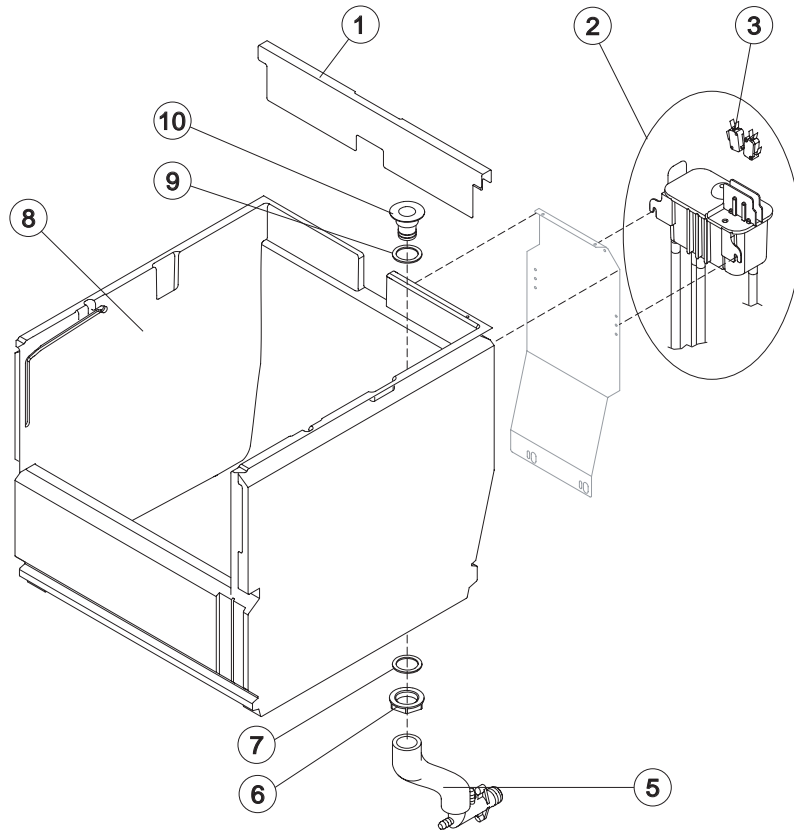

### Parts for Water-Cooled Version Only

Ref.	Spare Description	Code
1	Sucking Fan	10213
7	Water Condenser	14057

Ref.	Spare Description	Code
1	Insulating Cap	18170
2	Closing Disk	22825
3	Seeger	20043
4	Stainless Steel Screw	20663
5	Shimming Disk	22826
6	Self-Lubricating Disk	20631
7	Stainless Steel Thrust Bearing	20686
8	OR Gasket 3087	20688
9	Ice Breaker	20626
10	Auger	201093
11	Ceramic Seal	20937
12	Insulated Evaporator	C11203
13	OR Gasket 3162 NBR70	20429
14	Reduction Ring	20785
15	Stainless Steel Bearing	20782
16	Flange	20629
17	Joint	D20784
18	Evaporator Assy	C11196
19	Insulating Cap	18245