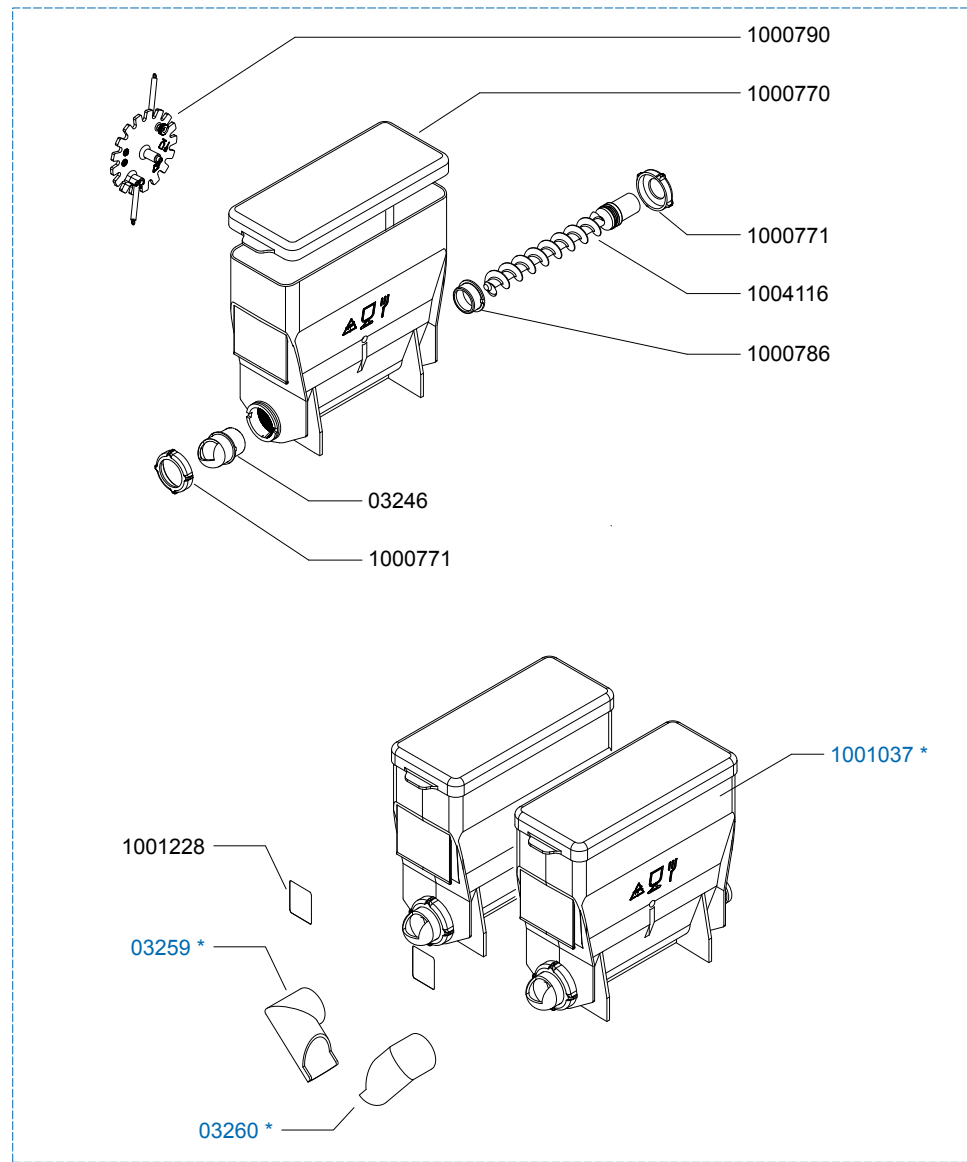

From mach. nr. : 4X 31323
 Date : 09 - 2015

Page : 7 - 12
 Rev : 2

Rated voltage : 1N~ 220-240V 50-60Hz 2275W

Drawer : JK
 Date : 04-12-12

Spare Parts Info

ANIMO

www.animo.eu

*Recomended Spare Part