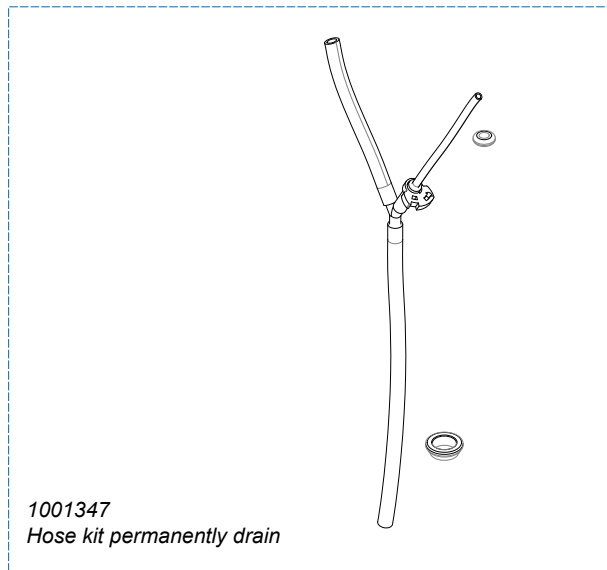

Rated voltage : 1N~ 220-240V 50-60Hz 2275W

Drawer : JK
 Date : 04-12-12

Spare Parts Info

ANIMO

www.animo.eu

Accessories

*Recomended Spare Part

Type : OPTIBEAN 3 H&C XL
 Articlenumber : 1002259

From mach. nr. : 4X 31323
 Date : 09 - 2015

Page : 10 - 12
 Rev : 2

Rated voltage : 1N~ 220-240V 50-60Hz 2275W

Drawer : JK
 Date : 04-12-12

Spare Parts Info

ANIMO

www.animo.eu