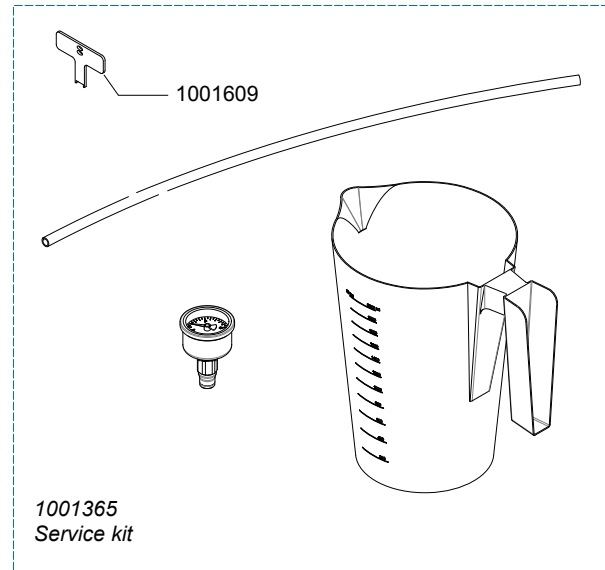

Rated voltage : 1N~ 220-240V 50-60Hz 2275W

Drawer : JK
 Date : 04-12-12

Spare Parts Info

ANIMO

www.animo.eu

Accessories

*Recomended Spare Part

Type : OPTIBEAN 3 H&C XL
 Articlenumber : 1002259