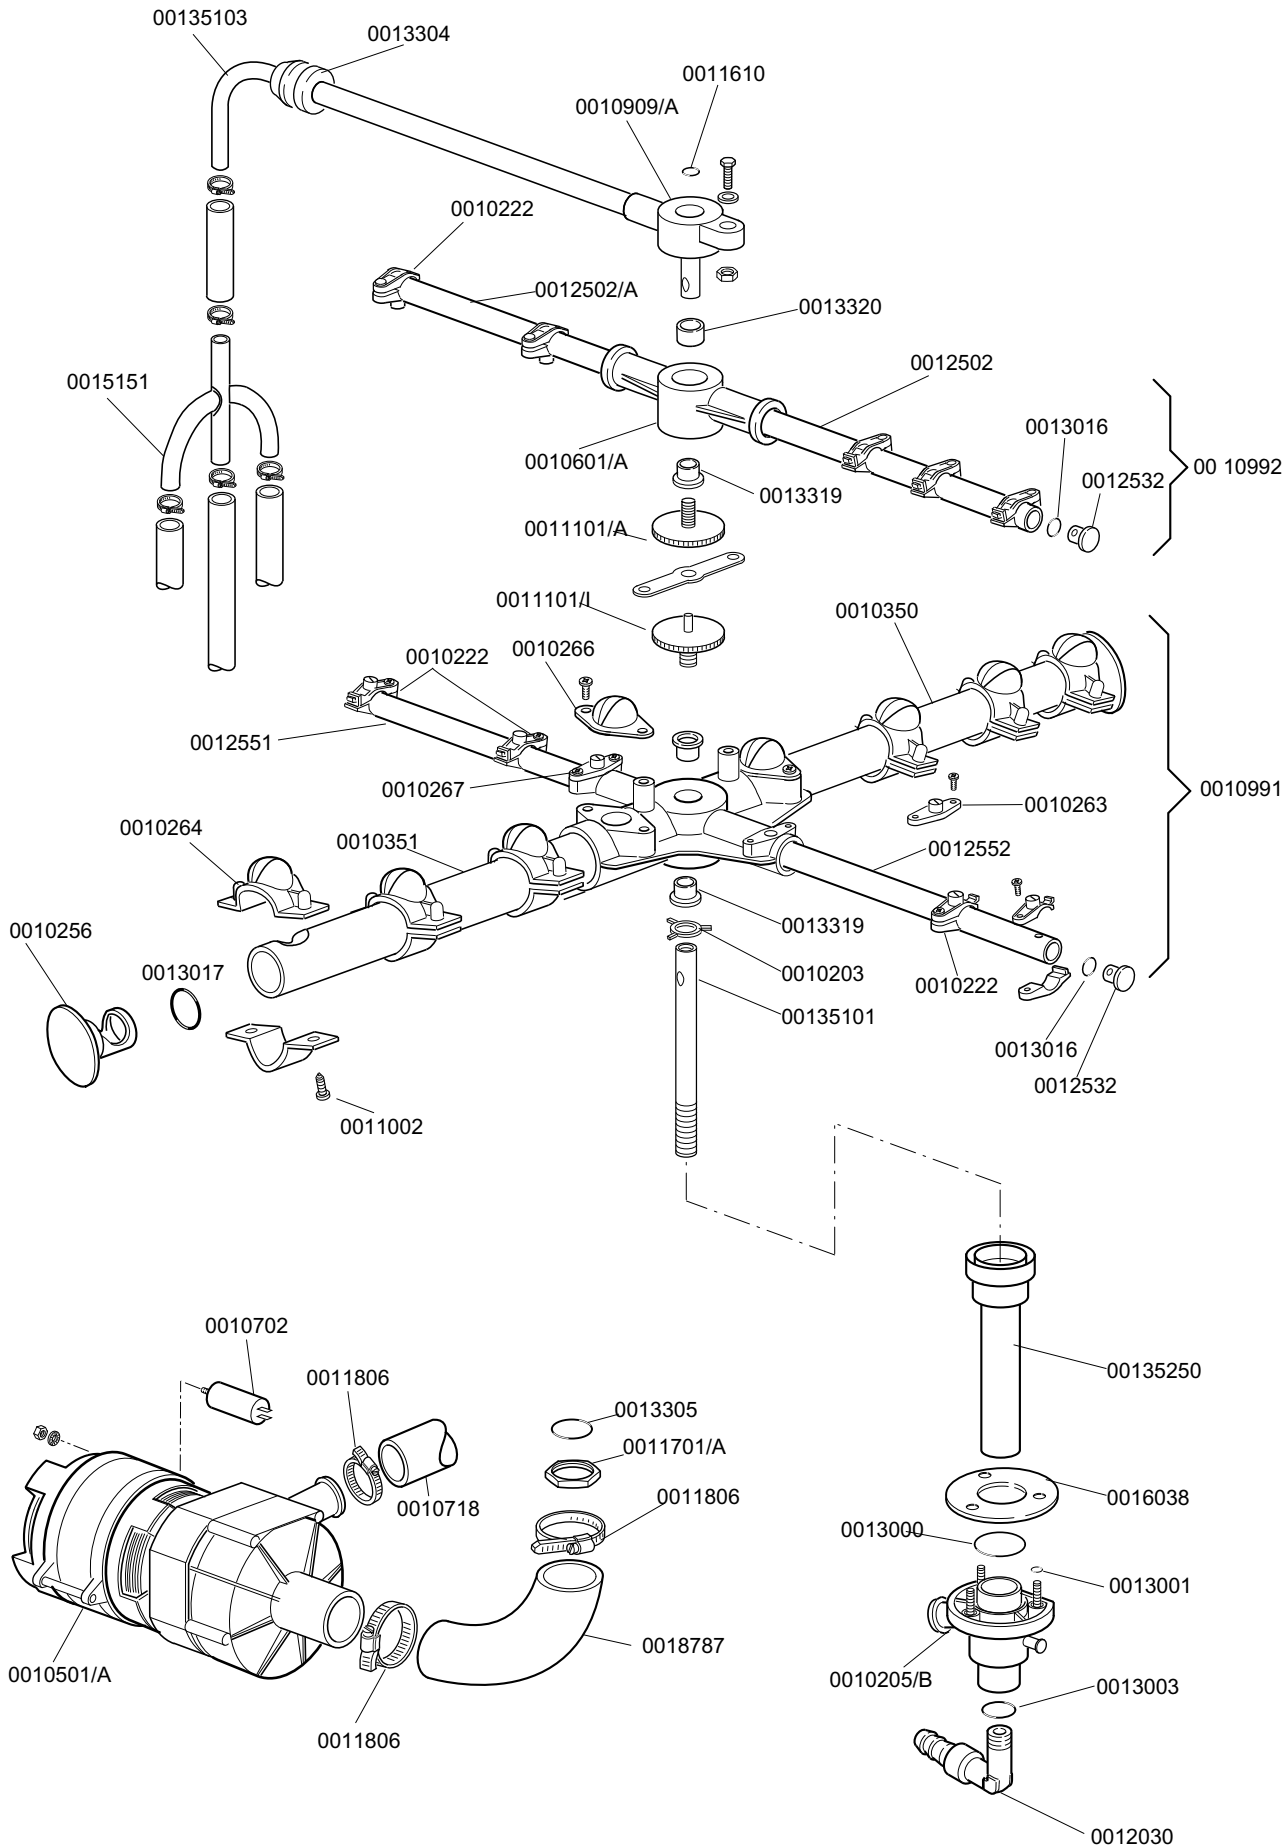

KROMO

**TABLE
KI4110**

**REV
00**

GLASSWASHER K 37

GLASSWASHER K 37

**TABLE
KI4110**

CODE	DESCRIPTION	CODE	DESCRIPTION
0010701	Drain elbow		
0010705/R	Pipe fitting d. 8		
0010706/A	Pressure switch		
0010707/1	0-90 TR2 thermostat		
0010708/L	Rapid timer 120"		
0010711/B	Fluor pilot lamp		
0010727	1,5m H2O waste pipe		
0010786	40 Diam.M10X25 small black foot		
0010799	Shining product dosing device		
0011701/A	Stainless steel nut for floor drain		
0012525	Counter weight for small filter		
0013010	OR heating element gasket		
0013305	Drain elbow gasket		
00135076	Polystirene coat K 37		
00135221	Right door rod		
00135221/A	Left door rod		
00135222	Beating door		
00135240	Handle door in plastic		
00135241	Ending of handle K		
00135252	Overflow K 37		
00135309A	Support component K 37		
00135600	2+2 instrument panel		
00135606	3+2 instrument panel		
00135905	Complete boiler		
00135911/D	Complete air-trap		
00137313A	Dorsal panel K 37		
00137317A	Lid for K 37		
00137318A	Lower door K 37		
00137910	Complete body K 37		
00137911	Complete door K 37		
00150401	Guide for bent rod		
00150402	Complete brass hook		
00150402/D	Block brass door hook		
0015058	Small shining product suction filter		
0015065	12 poles terminal board		
0015065/A	Cable fastener with screw		
0015098	Double solenoid valve		
0015146	Antijamming filter		
0015550	Conveyor safety thermostat		
0015811	Button fruit 16A bipolar		
0015812	Button fruit 16A		
0015813	Button fruit unip. 16A		
0015824	Green-orange cam		
0015834	Start switch		
0015835	Square start button		
0015854	Switch Q5 drain pump		
0015855	Switch Q5 yellow		
0015856	Switch Q7 yellow		
0015857	Switch Q5 green		
0016035/A	Short heating element		
0018206	2400W heating element		
00540000	/A Filter body d. 42		
00540002	Plastic filter for body d. 42		

KROMO

**TABLE
KI4130**

**REV
00**

GLASSWASHER K 37

KROMO

**TAVOLA
KI4131**

**REV
00**

K 35 LS