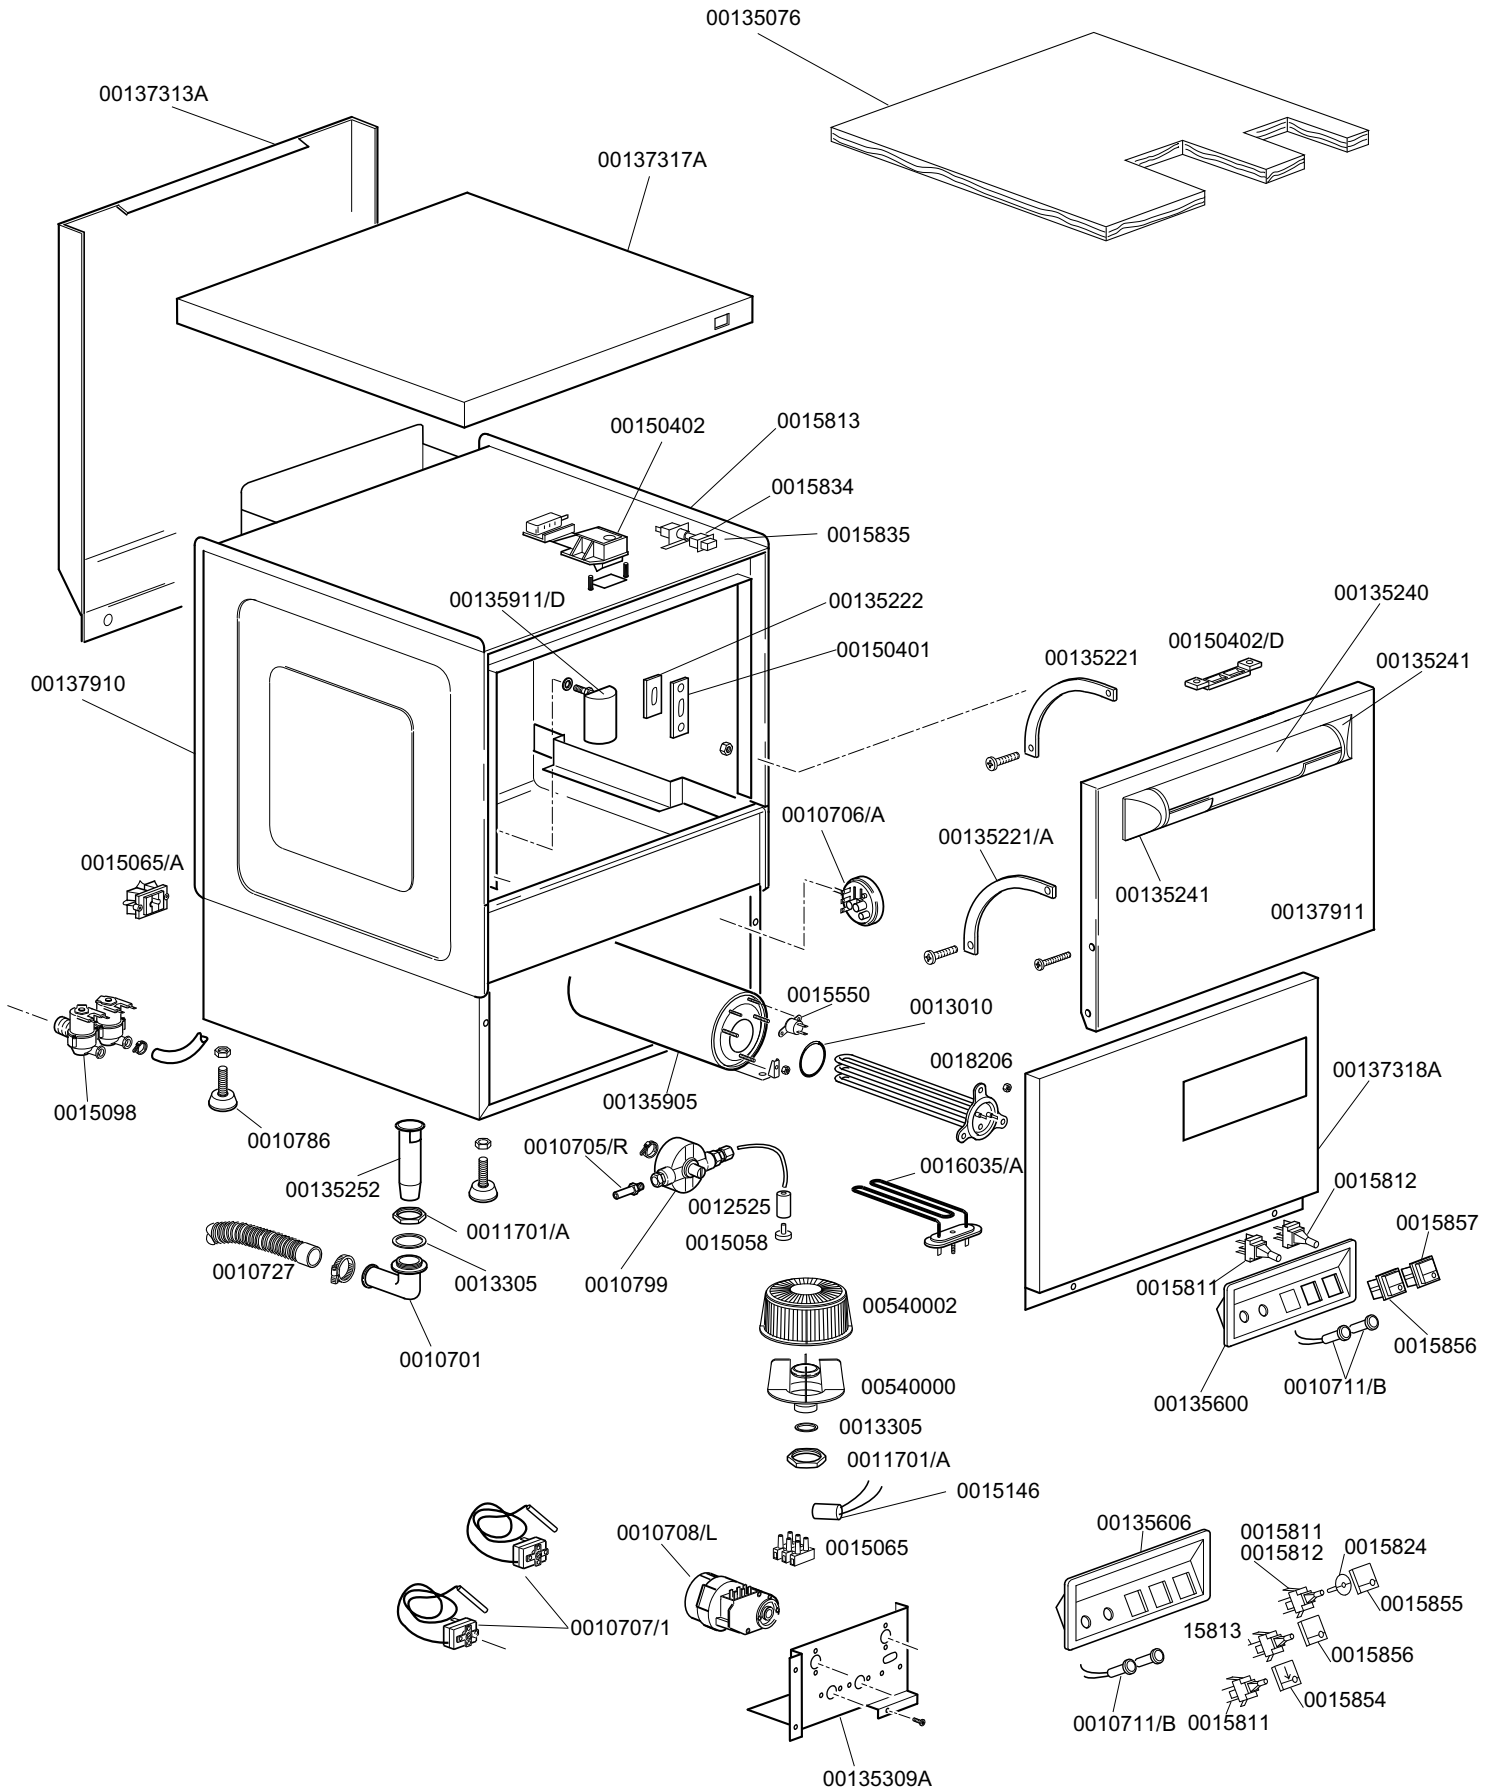

KROMO

**TABLE
KI4110**

**REV
00**

GLASSWASHER K 37

GLASSWASHER K 37

**TABLE
KI4110**

CODE	DESCRIPTION	CODE	DESCRIPTION
0010701	Drain elbow		
0010705/R	Pipe fitting d. 8		
0010706/A	Pressure switch		
0010707/1	0-90 TR2 thermostat		
0010708/L	Rapid timer 120"		
0010711/B	Fluor pilot lamp		
0010727	1,5m H2O waste pipe		
0010786	40 Diam.M10X25 small black foot		
0010799	Shining product dosing device		
0011701/A	Stainless steel nut for floor drain		
0012525	Counter weight for small filter		
0013010	OR heating element gasket		
0013305	Drain elbow gasket		
00135076	Polystirene coat K 37		
00135221	Right door rod		
00135221/A	Left door rod		
00135222	Beating door		
00135240	Handle door in plastic		
00135241	Ending of handle K		
00135252	Overflow K 37		
00135309A	Support component K 37		
00135600	2+2 instrument panel		
00135606	3+2 instrument panel		
00135905	Complete boiler		
00135911/D	Complete air-trap		
00137313A	Dorsal panel K 37		
00137317A	Lid for K 37		
00137318A	Lower door K 37		
00137910	Complete body K 37		
00137911	Complete door K 37		
00150401	Guide for bent rod		
00150402	Complete brass hook		
00150402/D	Block brass door hook		
0015058	Small shining product suction filter		
0015065	12 poles terminal board		
0015065/A	Cable fastener with screw		
0015098	Double solenoid valve		
0015146	Antijamming filter		
0015550	Conveyor safety thermostat		
0015811	Button fruit 16A bipolar		
0015812	Button fruit 16A		
0015813	Button fruit unip. 16A		
0015824	Green-orange cam		
0015834	Start switch		
0015835	Square start button		
0015854	Switch Q5 drain pump		
0015855	Switch Q5 yellow		
0015856	Switch Q7 yellow		
0015857	Switch Q5 green		
0016035/A	Short heating element		
0018206	2400W heating element		
00540000	/A Filter body d. 42		
00540002	Plastic filter for body d. 42		

KROMO

**TABLE
KI4130**

**REV
00**

GLASSWASHER K 37

KROMO

**TAVOLA
KI4131**

**REV
00**

K 35 LS