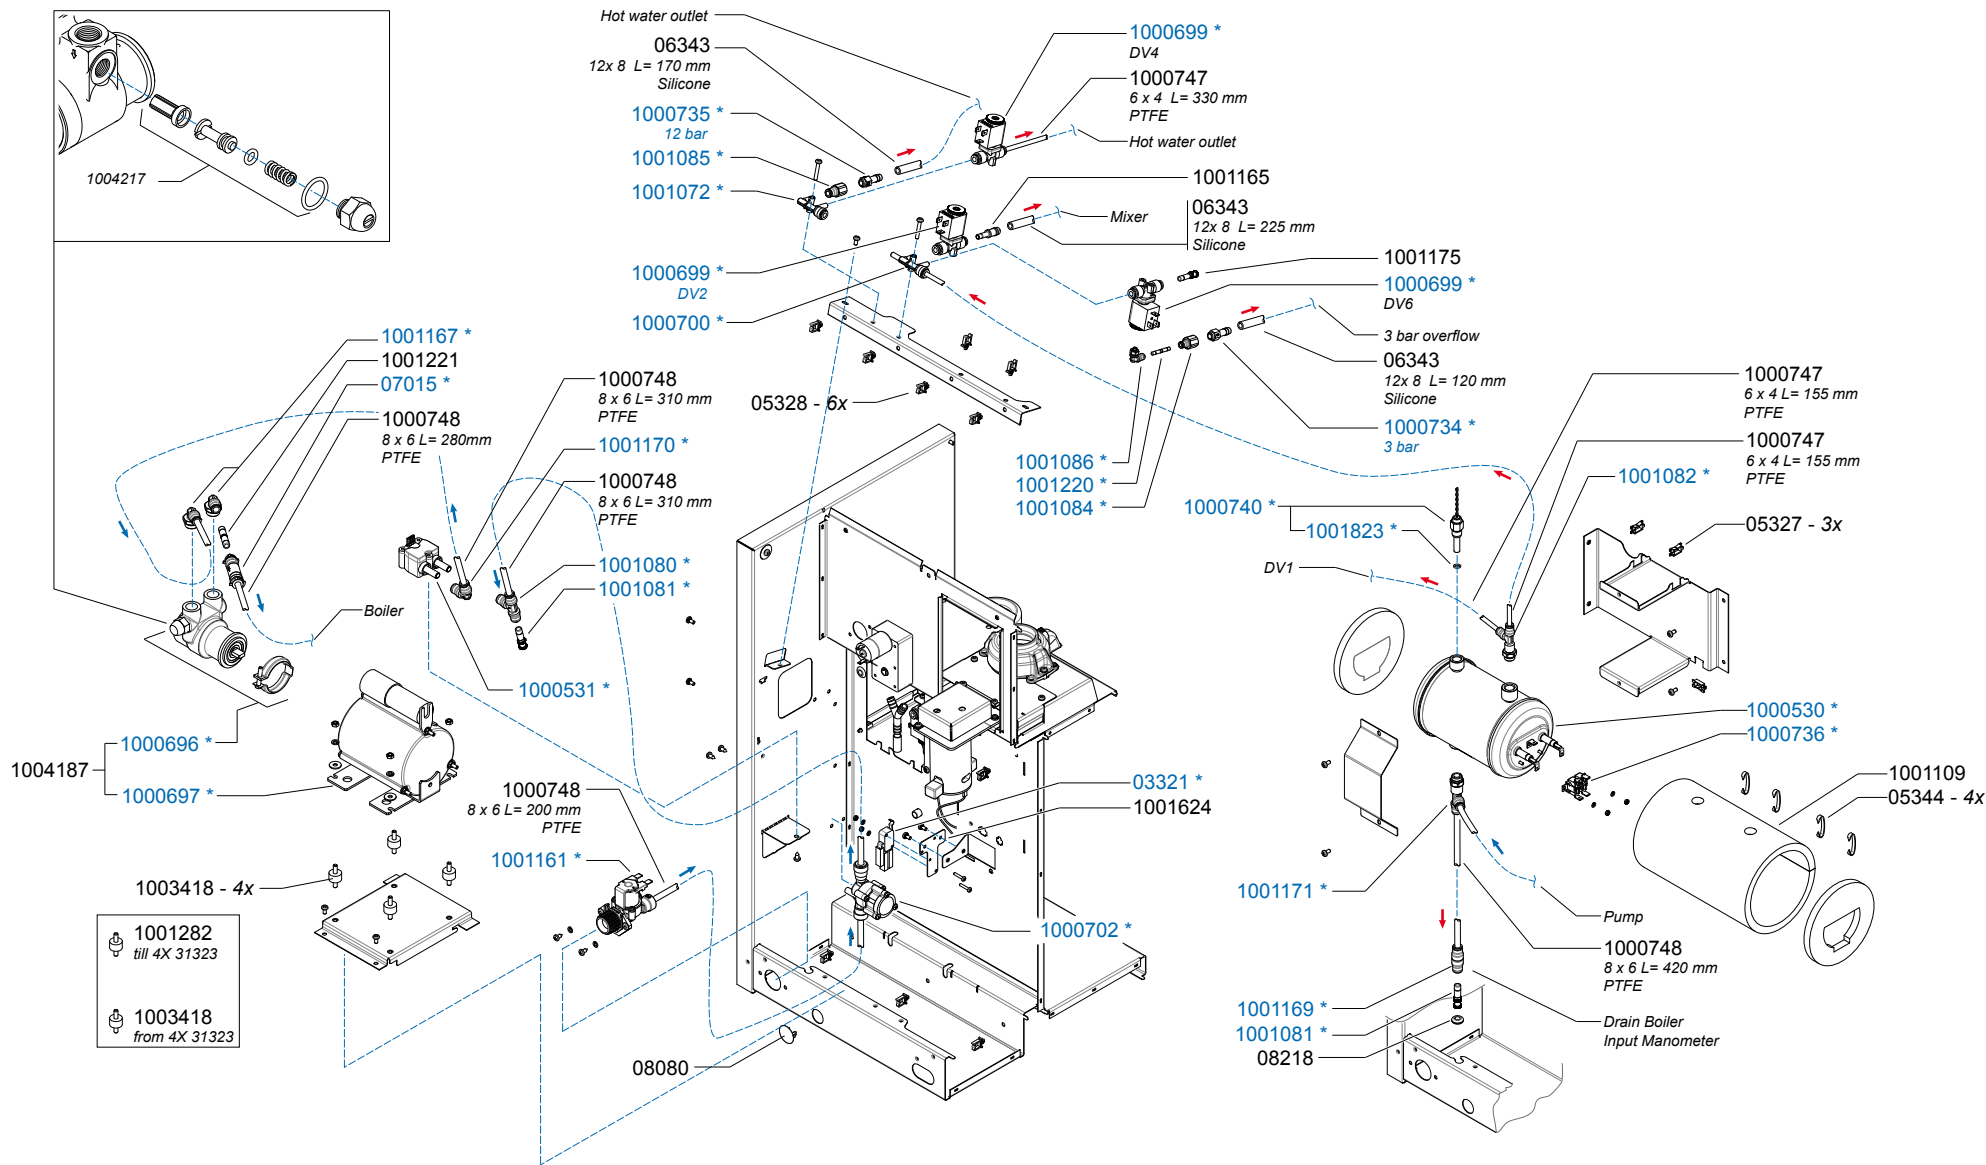

*Recommended Spare Part

Type : OPTIBEAN 2
Articulenumber : 1000620

From mach. nr. : 4X 31323
Date : 09 - 2015

Page : 6 - 12
Rev : 3

Rated voltage : 1N~ 220-240V 50-60Hz 2275W

Drawer : RLF
Date : 10-04-11

Spare Parts Info

ANIMO

www.animo.eu