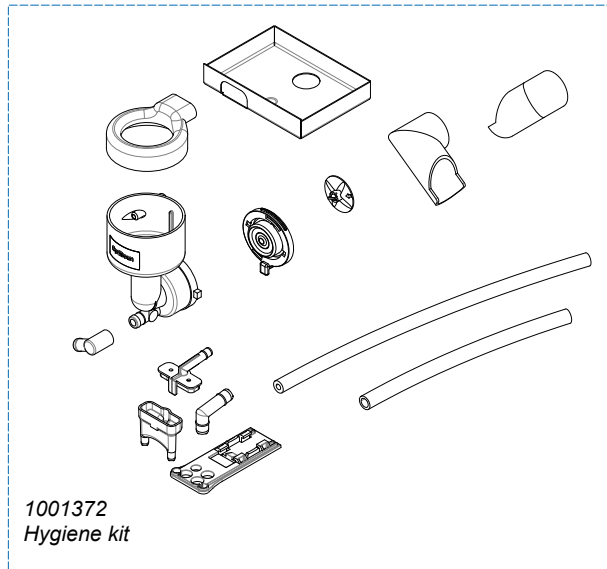

Rated voltage : 1N~ 220-240V 50-60Hz 2275W

Drawer : RLF
 Date : 10-04-11

Spare Parts Info

ANIMO

www.animo.eu

*Recomended Spare Part

Type : OPTIBEAN 2
 Articulenumber : 1000620

From mach. nr. : 4X 31323
 Date : 09 - 2015

Page : 9 - 12
 Rev : 3

Rated voltage : 1N~ 220-240V 50-60Hz 2275W

Drawer : RLF
 Date : 10-04-11

Spare Parts Info

ANIMO

www.animo.eu

Accessories

*Recomended Spare Part

Type : OPTIBEAN 2
Articlenumber : 1000620

From mach. nr. : 4X 31323
Date : 09 - 2015

Page : 10 - 12
Rev : 3

Rated voltage : 1N~ 220-240V 50-60Hz 2275W

Drawer : RLF
Date : 10-04-11

Spare Parts Info

ANIMO

www.animo.eu