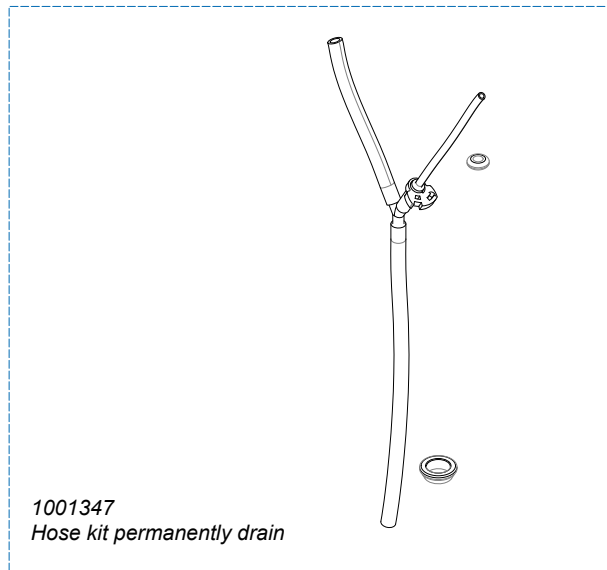

Page : 9 - 12
 Rev : 3

Rated voltage : 1N~ 220-240V 50-60Hz 2275W

Drawer : RLF
 Date : 10-04-11

Spare Parts Info

ANIMO

www.animo.eu

Accessories

*Recomended Spare Part

Type : OPTIBEAN 2
Articlenumber : 1000620

From mach. nr. : 4X 31323
Date : 09 - 2015

Page : 10 - 12
Rev : 3

Rated voltage : 1N~ 220-240V 50-60Hz 2275W

Drawer : RLF
Date : 10-04-11

Spare Parts Info

ANIMO

www.animo.eu