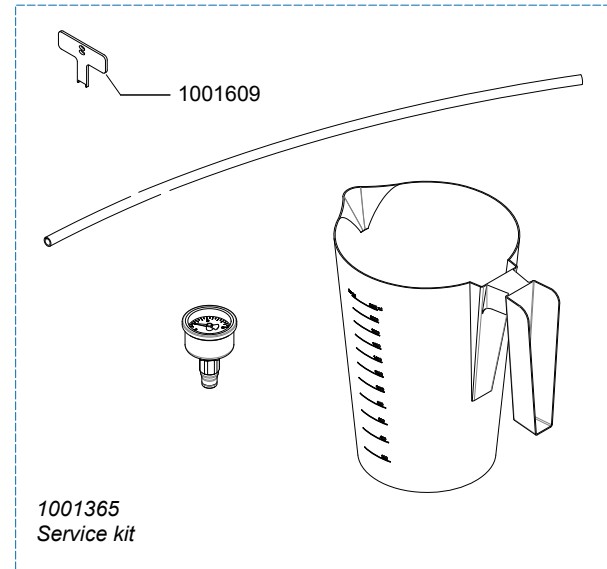

Page : 9 - 12
 Rev : 3

Rated voltage : 1N~ 220-240V 50-60Hz 2275W

Drawer : RLF
 Date : 10-04-11

Spare Parts Info

ANIMO

www.animo.eu

Accessories

*Recomended Spare Part