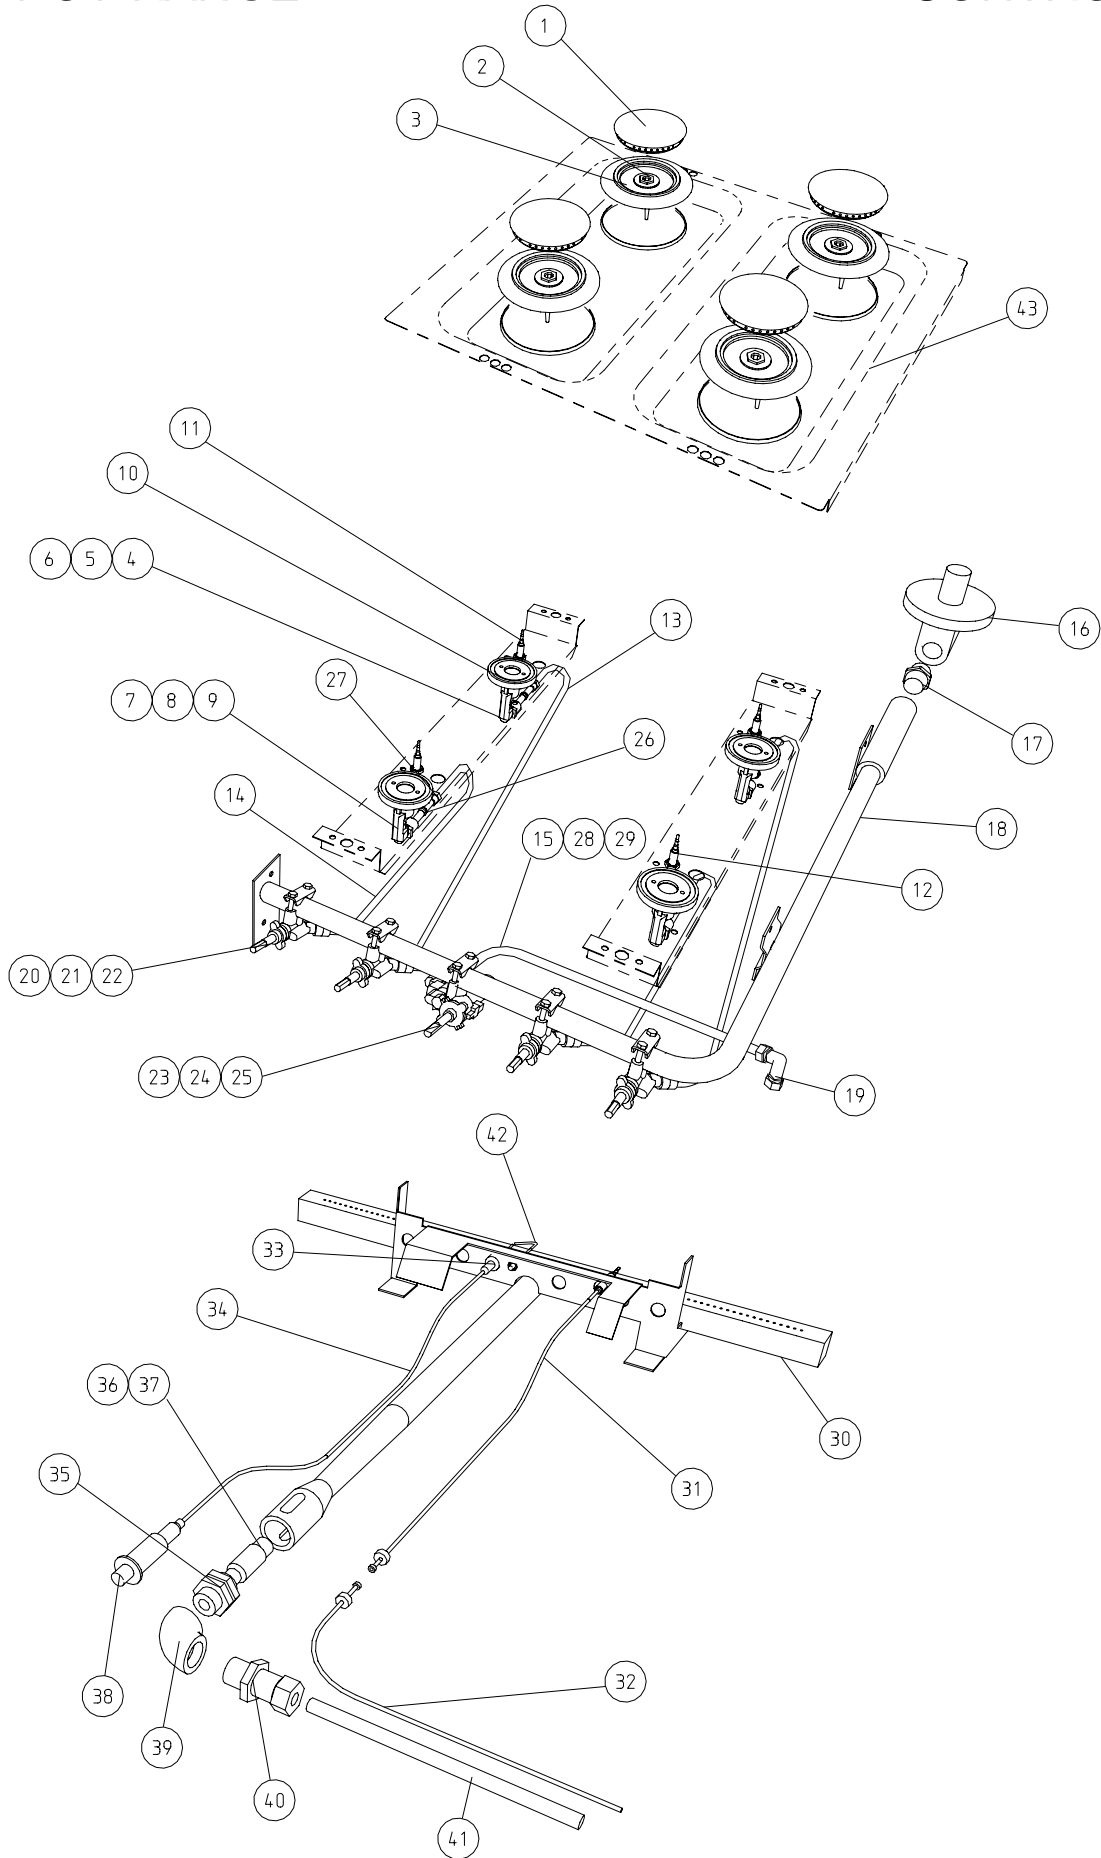

G2161 OT RANGE

CONTROLS

G2161 OT RANGE

CONTROLS

Item	Spares No.	Description
1.	535480006	Burner cap
2.	535400070	Burner venturi
3.	535400060	Burner base
4.	535400080	Injector holder c/w injector (Natural)
5.	535480007	Injector (OT - Natural) Ø1.75mm
6.	535480008	Injector (OT - Propane) Ø1.07mm
7.	535400090	Injector holder w/ boost injector (Nat.)
8.	535480009	OT boost injector (Natural) Ø1.95
9.	535480010	OT boost injector (Propane) Ø1.2
10.	535400100	Lock nut for injector holder
11.	535480011	OT thermocouple - short
12.	535480012	OT thermocouple - long
13.	535400050	Burner pipe - rear outer
14.	535400040	Burner pipe - front outer
15.	535480014	Oven top feed pipe
16.	535480015	Governor
17.	535480016	$\frac{3}{4}$" BSP fitting
18.	535480018	Float rail
19.	535480019	Oven feed pipe elbow
20.	535480020	Burner control - open top
21.	535480021	Bypass screw (Ø0.84mm) - Natural
22.	535480022	Bypass screw (Ø0.5mm) - Propane
23.	535430020	Thermostat for oven

Item	Spares No.	Description
24.	535480025	Bypass screw (Ø0.75mm) - Natural
25.	535480026	Bypass screw (Ø0.45mm) - Propane
26.	535480027	Olive for tap pipe
27.	535480028	Tube nut for tap/injector holder
28.	535480029	Olive for thermostat
29.	535480030	Tube nut for thermostat
30.	535480032	Oven burner
31.	535400180	Oven thermocouple
32.	535400120	Extension thermocouple
33.	535480033	Oven ignition electrode
34.	535480034	Oven ignition lead
35.	535480035	Injector adaptor
36.	535480038	Oven burner injector Ø1.8mm (Nat.)
37.	535480039	Oven burner injector (Propane)
38.	535480040	Oven igniter
39.	535480041	Elbow for injector adaptor
40.	535480042	Oven pipe coupling
41.	535480043	Oven bottom feed pipe
42.	535480045	Oven earth pin
43.	535430010	Hob panel