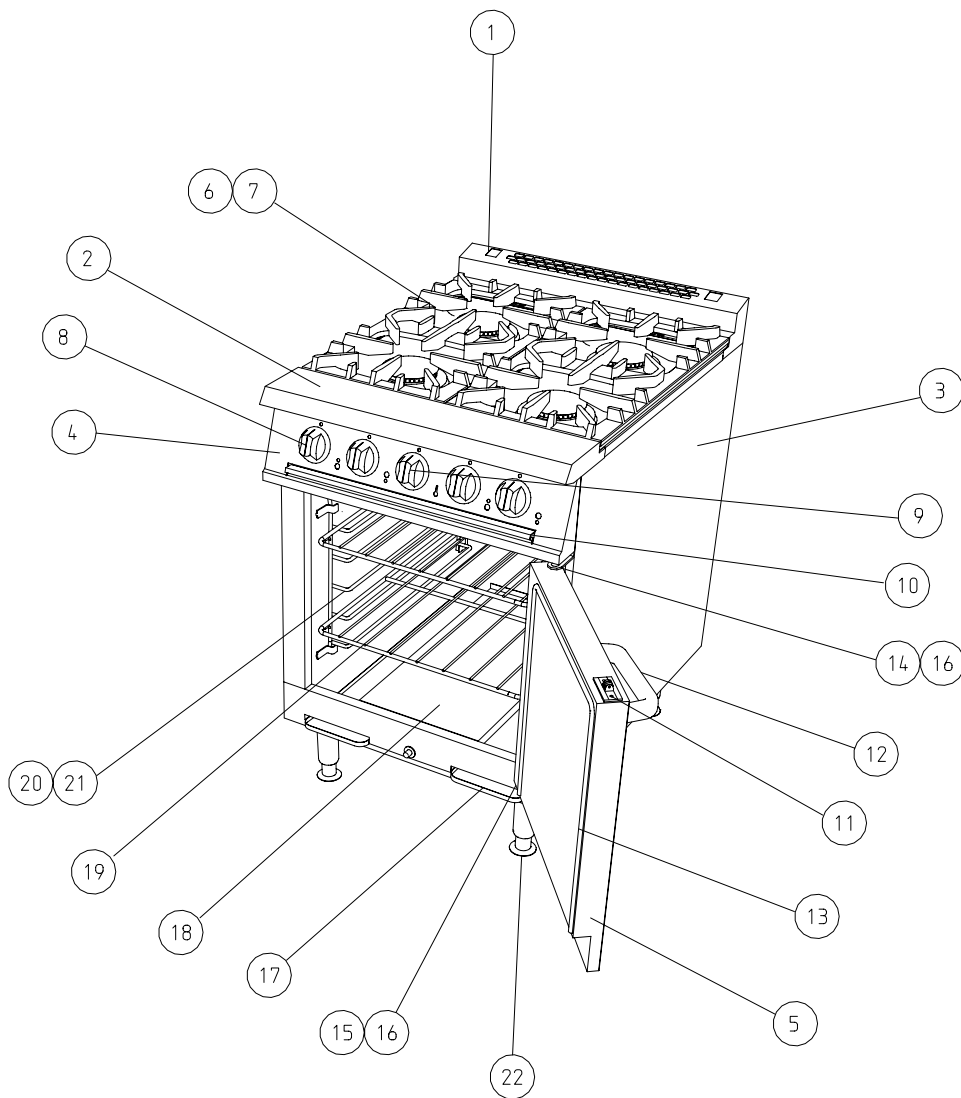

G2161 OT RANGE

FITMENTS

Item	Spares No.	Description
1.	535480070	Rear hob rail
2.	535480071	Front hob rail
3.	535480048	Outer side panel
4.	535480072	Control panel
5.	535480078	Door assembly
6.	535400130	Pan support (painted)
7.	535400140	Pan support (enamelled)
8.	535400010	Control knob for open top control
9.	535480052	Control knob for oven control
10.	535480073	Hob drip tray
11.	535480054	Door catch

Item	Spares No.	Description
12.	535480055	Door handle
13.	535480074	Door seal
14.	535480060	Door hinge - top
15.	535480061	Door hinge - bottom
16.	535480077	Door hinge bush
17.	535480062	Drip tray for oven
18.	535480075	Bottom plate for oven
19.	535480076	Oven shelf
20.	535480065	Shelf hanger for oven
21.	535480066	Hanger bracket for oven shelf
22.	535480067	Adjustable leg

G2161 OT RANGE

CONTROLS

G2161 OT RANGE

CONTROLS

Item	Spares No.	Description
1.	535480006	Burner cap
2.	535400070	Burner venturi
3.	535400060	Burner base
4.	535400080	Injector holder c/w injector (Natural)
5.	535480007	Injector (OT - Natural) Ø1.75mm
6.	535480008	Injector (OT - Propane) Ø1.07mm
7.	535400090	Injector holder w/ boost injector (Nat.)
8.	535480009	OT boost injector (Natural) Ø1.95
9.	535480010	OT boost injector (Propane) Ø1.2
10.	535400100	Lock nut for injector holder
11.	535480011	OT thermocouple - short
12.	535480012	OT thermocouple - long
13.	535400050	Burner pipe - rear outer
14.	535400040	Burner pipe - front outer
15.	535480014	Oven top feed pipe
16.	535480015	Governor
17.	535480016	$\frac{3}{4}$ " BSP fitting
18.	535480018	Float rail
19.	535480019	Oven feed pipe elbow
20.	535480020	Burner control - open top
21.	535480021	Bypass screw (Ø0.84mm) - Natural
22.	535480022	Bypass screw (Ø0.5mm) - Propane
23.	535430020	Thermostat for oven