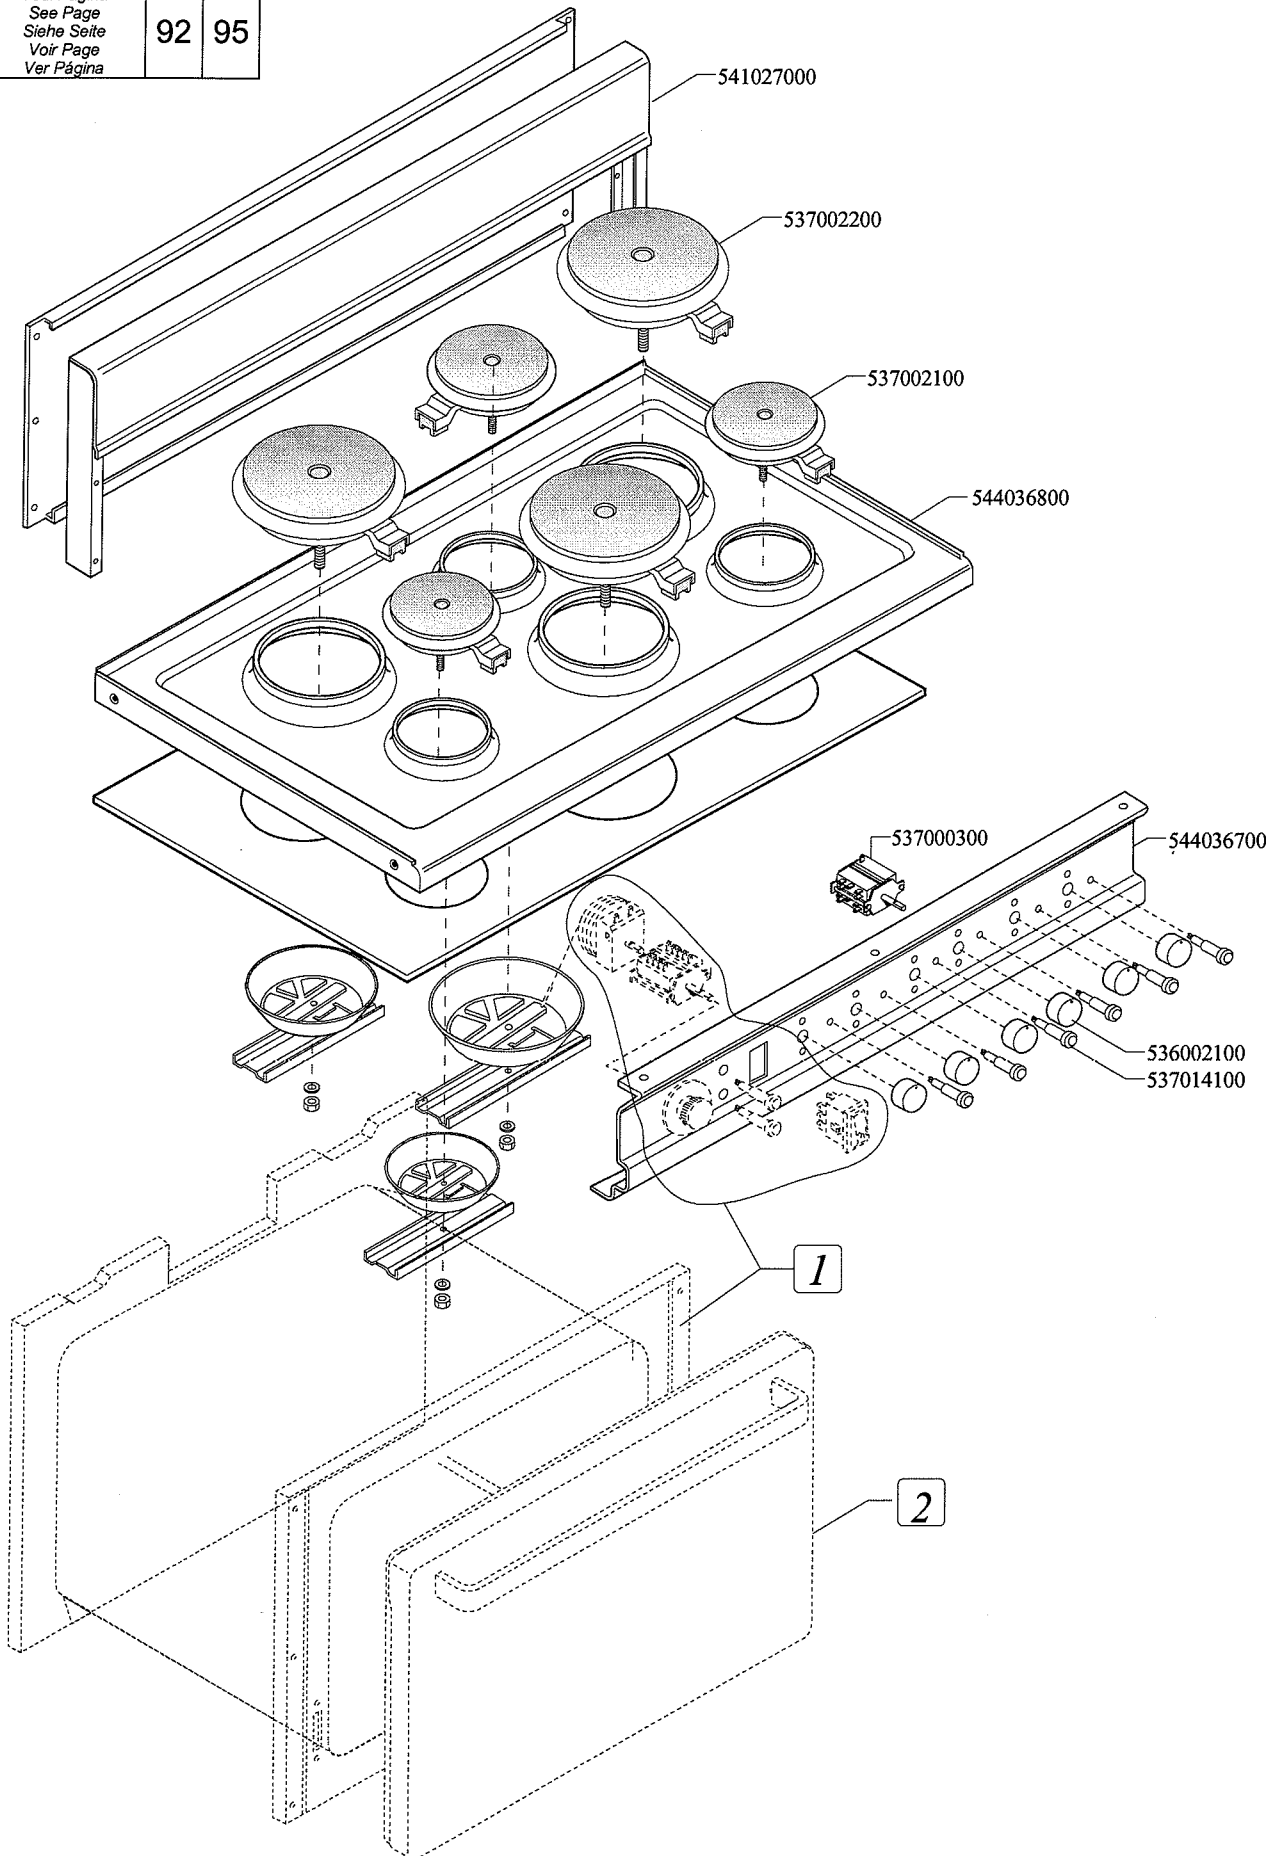

SNACK 60 CUCINE / SNACK 60 RANGES / SNACK 60 HERDE / SNACK 60 CUISINIÈRES

CF-10EM/6 CF-10ET/6

	1	2
Vedi Pagina See Page Siehe Seite Voir Page Ver Pàgina	92	95