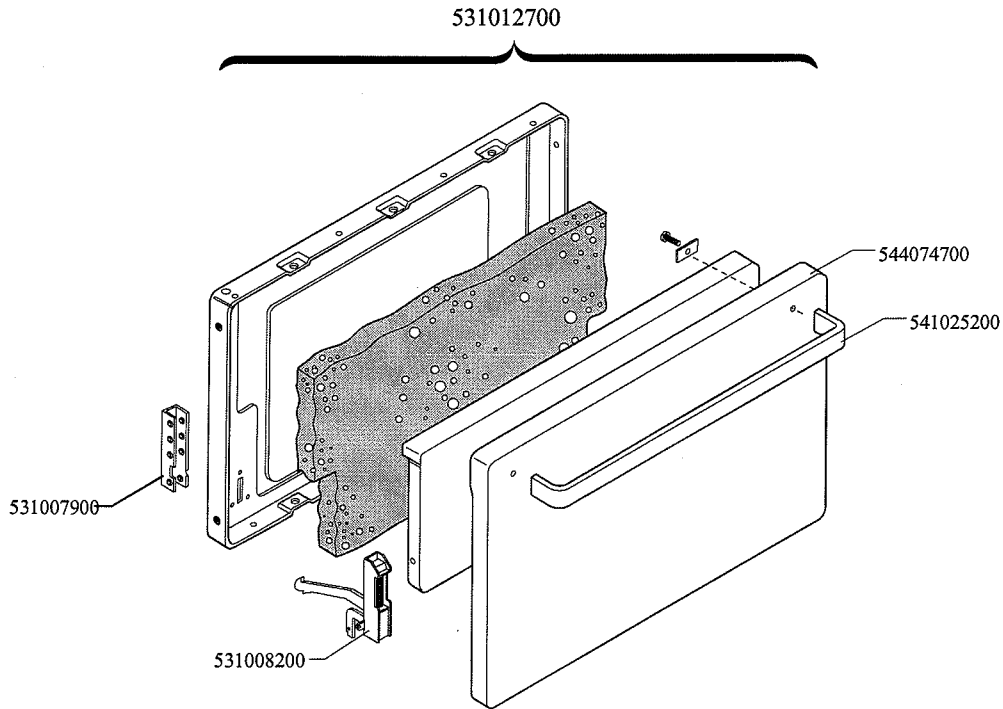

Page	Pos	Code	Description
001		544044300	SIDE 1000 RANGE
001		531008100	ADJUSTABLE LEG H9 CHROME
001		536012000	HEXAGONAL LOCK NUT PG-21
001		537014000	CABLE SECURING CLAMP PG-21
001		537007600	TERMINAL BLOCK SINGLEPHASE 40A
002		541027000	NEUTRAL SPACER 1000
002		537002200	ELECTRICAL PLATE D.180 W1500 V230
002		537002100	ELECTRICAL PLATE D.145 W1000 V230
002		544036800	UPPER PLATE CF-10E/6
002		537000300	COMMUTATOR 7 POSITIONS S.49 16A
002		544036700	CONTROL PANEL FOR CF-10ET 6 PLATES
002		536002100	KNOB 7 POSITIONS SNACK
002		537014100	WHITE WARNING LIGHT 250V
003		537014100	WHITE WARNING LIGHT 250V
003		537014200	GREEN WARNING LIGHT 250V
003		537006100	OVEN THERMOSTAT CF-62/8/10
003		537005700	OVEN COMMUTATOR CF-8/10 EL.
003		537015600	BIPOLAR SWITCH
003		536002800	ELECTRIC OVEN KNOB CF-8/10
003		537006200	UPPER OVEN HEATING EL.1000+2000W
003		537006300	LOWER OVEN HEATING EL.W1750 230CF8/
003		534009100	GRILL PROTECTION CF-8/10
003		536011300	OVEN GASKET CF-8/10
003		531006700	OVEN GRID FOR CF-8/10
003		534002200	OVEN DRIPPING-PAN CF-8/10
003		531013600	SIDE GRID FOR MAXI/VENTILATED OVEN
003		537007900	OVEN BULB-SOCKET
003		537005400	OVEN BULB 15W 300°C
004		531012700	STAINLESS STEEL OVEN DOOR CF-8/10
004		531007900	STAINLESS STEEL DOOR WHEEL HOLDER
004		531008200	STAINLESS STEEL DOOR HINGE CF-8/10
004		544074700	STAINLESS STEEL OVEN DOOR PANEL
004		541025200	STAINLESS STEEL OVEN DOOR HANDLE
004		531009600	COMPLETE GLASS OVEN DOOR
004		531007000	OVEN GLASS DOOR HANDLE CF-8/10
004		536007100	INTERNAL GLASS OVEN DOOR CF-8/10
004		536007000	EXTERNAL GLASS OVEN DOOR CF8/10
004		531012400	GLASS DOOR WHEEL HOLDER CF-8/10
004		531007300	GLASS DOOR HINGE CF-8/10