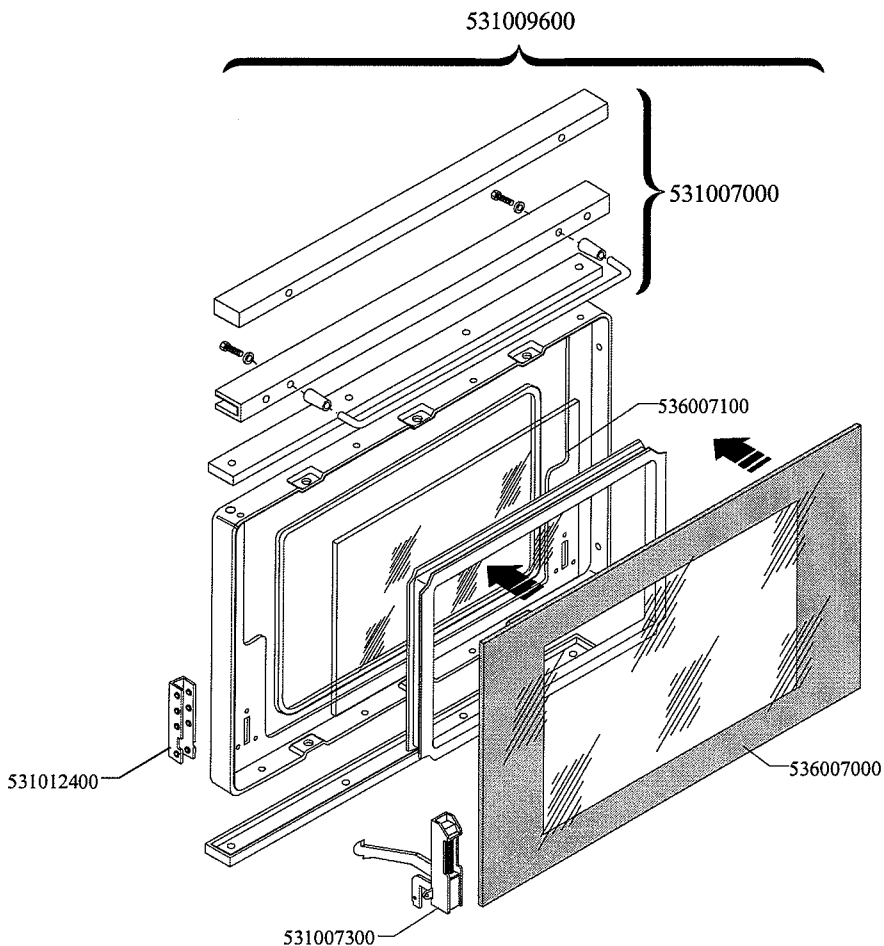

Page	Pos	Code	Description
001		544044300	SIDE 1000 RANGE
001		531008100	ADJUSTABLE LEG H9 CHROME
001		536012000	HEXAGONAL LOCK NUT PG-21
001		537014000	CABLE SECURING CLAMP PG-21
001		537007600	TERMINAL BLOCK SINGLEPHASE 40A
002		541027000	NEUTRAL SPACER 1000
002		537002200	ELECTRICAL PLATE D.180 W1500 V230
002		537002100	ELECTRICAL PLATE D.145 W1000 V230
002		544036800	UPPER PLATE CF-10E/6
002		537000300	COMMUTATOR 7 POSITIONS S.49 16A
002		544036700	CONTROL PANEL FOR CF-10ET 6 PLATES
002		536002100	KNOB 7 POSITIONS SNACK
002		537014100	WHITE WARNING LIGHT 250V
003		537014100	WHITE WARNING LIGHT 250V
003		537014200	GREEN WARNING LIGHT 250V
003		537006100	OVEN THERMOSTAT CF-62/8/10
003		537005700	OVEN COMMUTATOR CF-8/10 EL.
003		537015600	BIPOLAR SWITCH
003		536002800	ELECTRIC OVEN KNOB CF-8/10
003		537006200	UPPER OVEN HEATING EL.1000+2000W
003		537006300	LOWER OVEN HEATING EL.W1750 230CF8/
003		534009100	GRILL PROTECTION CF-8/10
003		536011300	OVEN GASKET CF-8/10
003		531006700	OVEN GRID FOR CF-8/10
003		534002200	OVEN DRIPPING-PAN CF-8/10
003		531013600	SIDE GRID FOR MAXI/VENTILATED OVEN
003		537007900	OVEN BULB-SOCKET
003		537005400	OVEN BULB 15W 300°C
004		531012700	STAINLESS STEEL OVEN DOOR CF-8/10
004		531007900	STAINLESS STEEL DOOR WHEEL HOLDER
004		531008200	STAINLESS STEEL DOOR HINGE CF-8/10
004		544074700	STAINLESS STEEL OVEN DOOR PANEL
004		541025200	STAINLESS STEEL OVEN DOOR HANDLE
004		531009600	COMPLETE GLASS OVEN DOOR
004		531007000	OVEN GLASS DOOR HANDLE CF-8/10
004		536007100	INTERNAL GLASS OVEN DOOR CF-8/10
004		536007000	EXTERNAL GLASS OVEN DOOR CF8/10
004		531012400	GLASS DOOR WHEEL HOLDER CF-8/10
004		531007300	GLASS DOOR HINGE CF-8/10