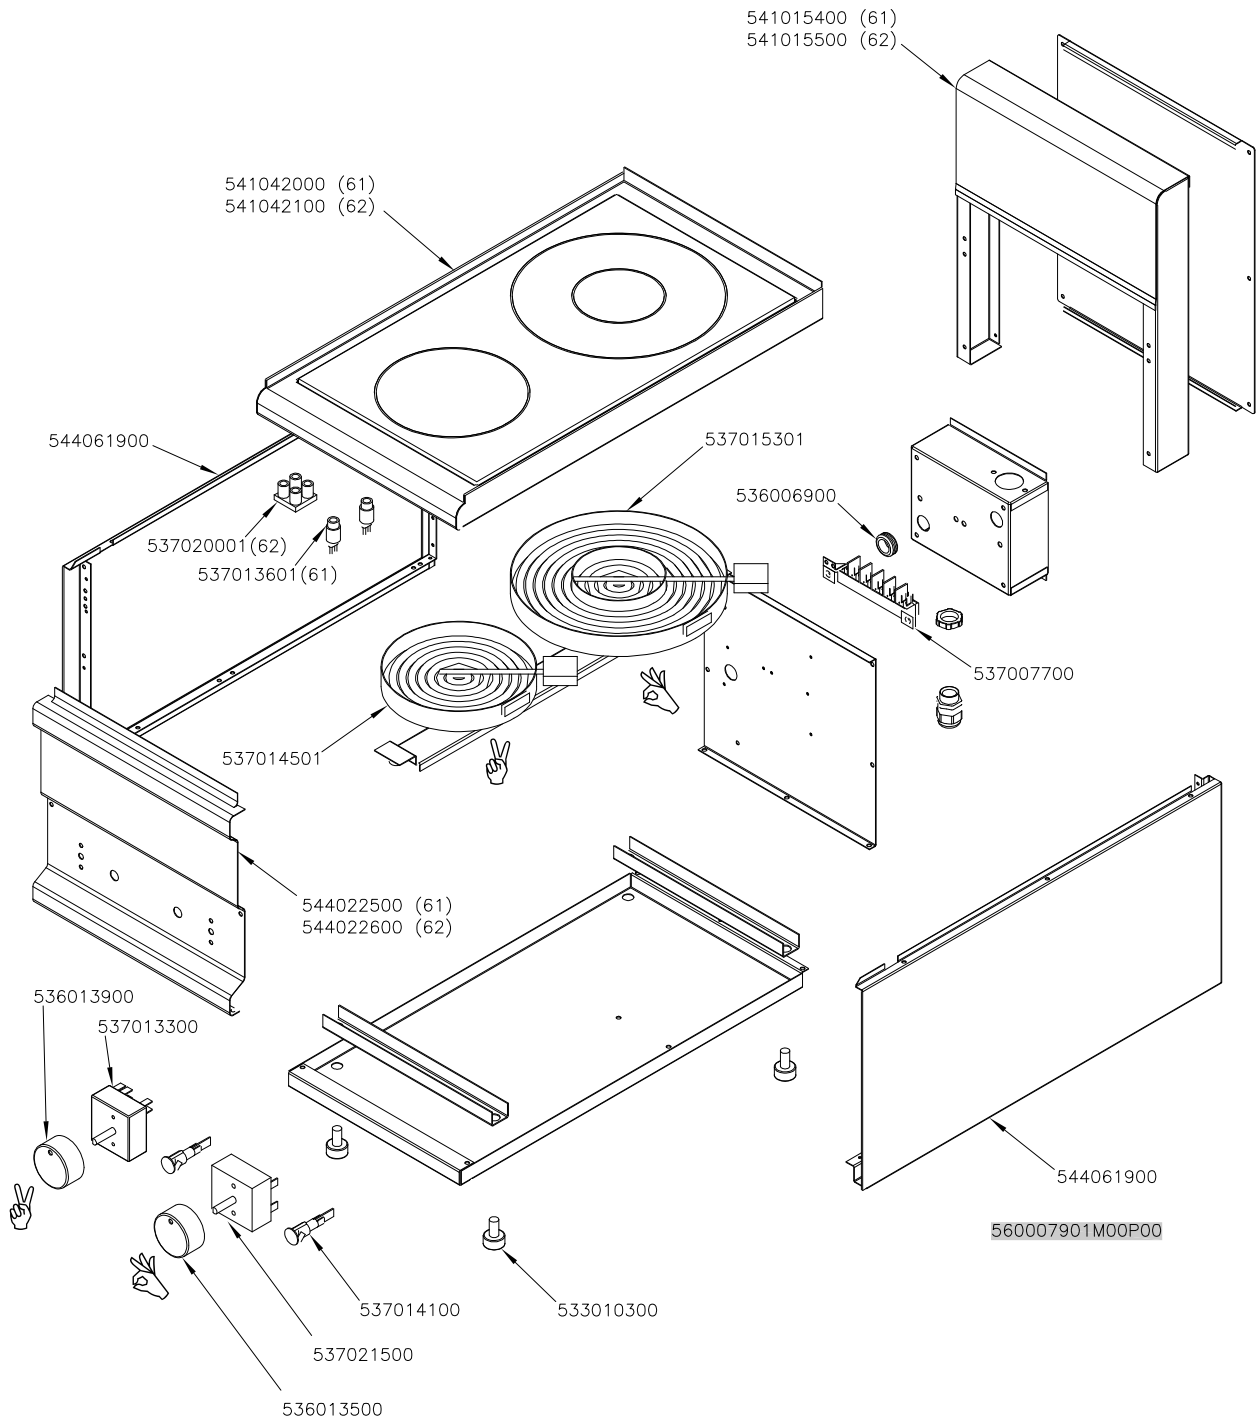

MAGIC SNACK 60

ELETTRICO / ELECTRIC / ELEKTRO / ELECTRIQUE

PCC-61EM PCC-62EM PCC-62ET N°≥0211

Page	Pos	Code	Description
001		541015400	NEUTRAL SPACER 61
001		541042000	UPPER PLATE PCC-74E
001		544061900	RIGHT SIDE PANEL 60 LINE
001		537013601	REMAINING HEAT WARN.LIGHT W/CABLES
001		537015301	EL. PLATE PCC D.230 700+1400W 230V
001		536006900	RUBBER CABLE GUIDE D.25MM.HOLE 16MM
001		537007700	TERMINAL BLOCK THREEPHASE 40A
001		537014501	EL. PLATE PCC-60 D.165 1200W 230V
001		544022500	CONTROL PANEL PC-1E
001		536013900	KNOB 7 POSITIONS PCC-60E
001		537013300	CURRENT REGULATOR FOR ELEC. PLATE
001		533010300	ADJUSTABLE FOOT M10*20 D.23
001		537014100	WHITE WARNING LIGHT 250V
001		537021500	REGULATOR FOR EL.PLATE 2CIRC.230V
001		536013500	KNOB 7 POSITIONS PCC-60E