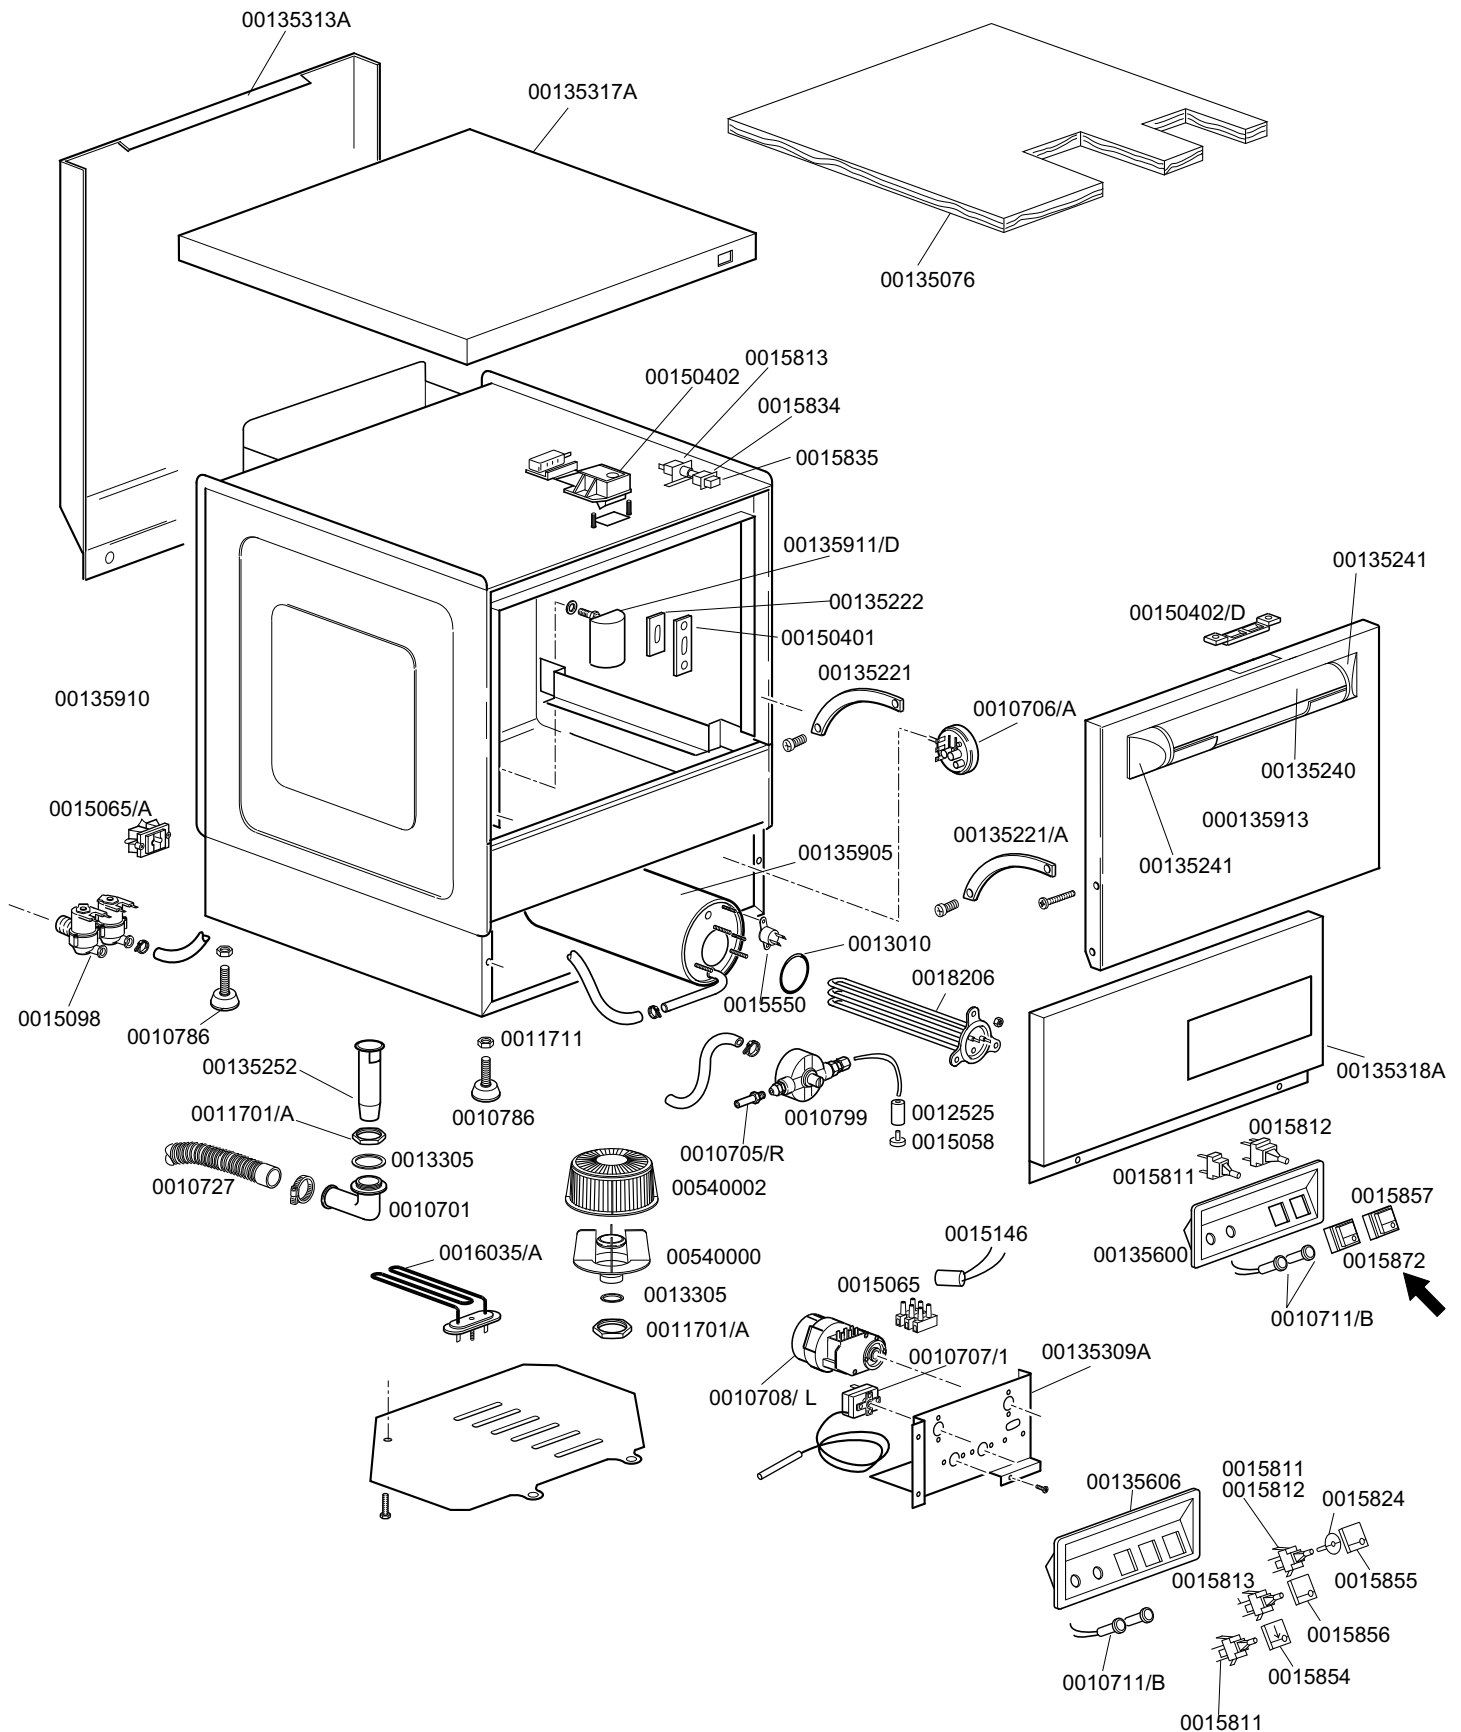

KROMO

**TABLE
KI4010**

**REV
01**

GLASSWASHER K 35

From serial number 99011336

GLASSWASHER K 35

**TABLE
KI4010**

CODE	DESCRIPTION	CODE	DESCRIPTION
0010707/1	0-90 TR2 thermostat		
0010727	1,5m H2O drain liner		
0015065	12 poles terminal board		
16035/A	1850W basin heating element		
00135600	2+2 instrument panel		
0018206	2400W heating element		
00135606	3+2 instrument panel		
0011701	36x5 nut		
0010786	40 Diam.M10X25 small black foot		
0015146	Antijamming filter		
00135222	Beating door		
00150402/D	Block brass door hook		
0015812	Button fruit 16A		
0015811	Button fruit 16A bipolar		
0015813	Button fruit unip. 16A		
0015065/A	Cable fastener with screw		
00135911/D	Complete air trap		
00135910	Complete body for K 35		
00135905	Complete boiler		
00150402	Complete brass hook		
00135913	Complete door		
0015550	Conveyor safety thermostat		
0012525	Counter weight for small filter		
00135313A	Dorsal panel K 35		
0015098	Double solenoid valve		
0010701	Drain elbow		
0013305	Drain elbow gasket		
00135241	Ending of handle K		
0010711/B	Fluor pilot lamp		
0015824	Green-orange cam		
00150401	Guide for bent rod		
00135240	Handle door in plastic		
00135221/A	Left door rod		
00135317A	Lid for K 35		
00135318A	Lower door K 35		
0011711	M10 znc-plated nut		
0013005	OR heating element gasket		
0013010	OR heating element gasket		
00135252	Overflow K 35		
0010705/R	Pipe fitting d. 8		
00135076	Polystyrene coat K 35		
0010706/A	Pressure switch		
0010708/L	Rapid timer 120"		
00135221	Right door rod		
0010799	Shining product dosing device		
0015058	Small shining product suction filter		
0015835	Square start button		
0011701/A	Stainless steel nut for floor drain		
0015834	Start switch		
00135309A	Support component K 35		
0015854	Switch Q5 drain pump		
0015857	Switch Q5 green		
0015855	Switch Q5 yellow		
0015872	Switch Q7 green		
00540000	Filter body d. 42		
00540002	Plastic filter for body d. 42		