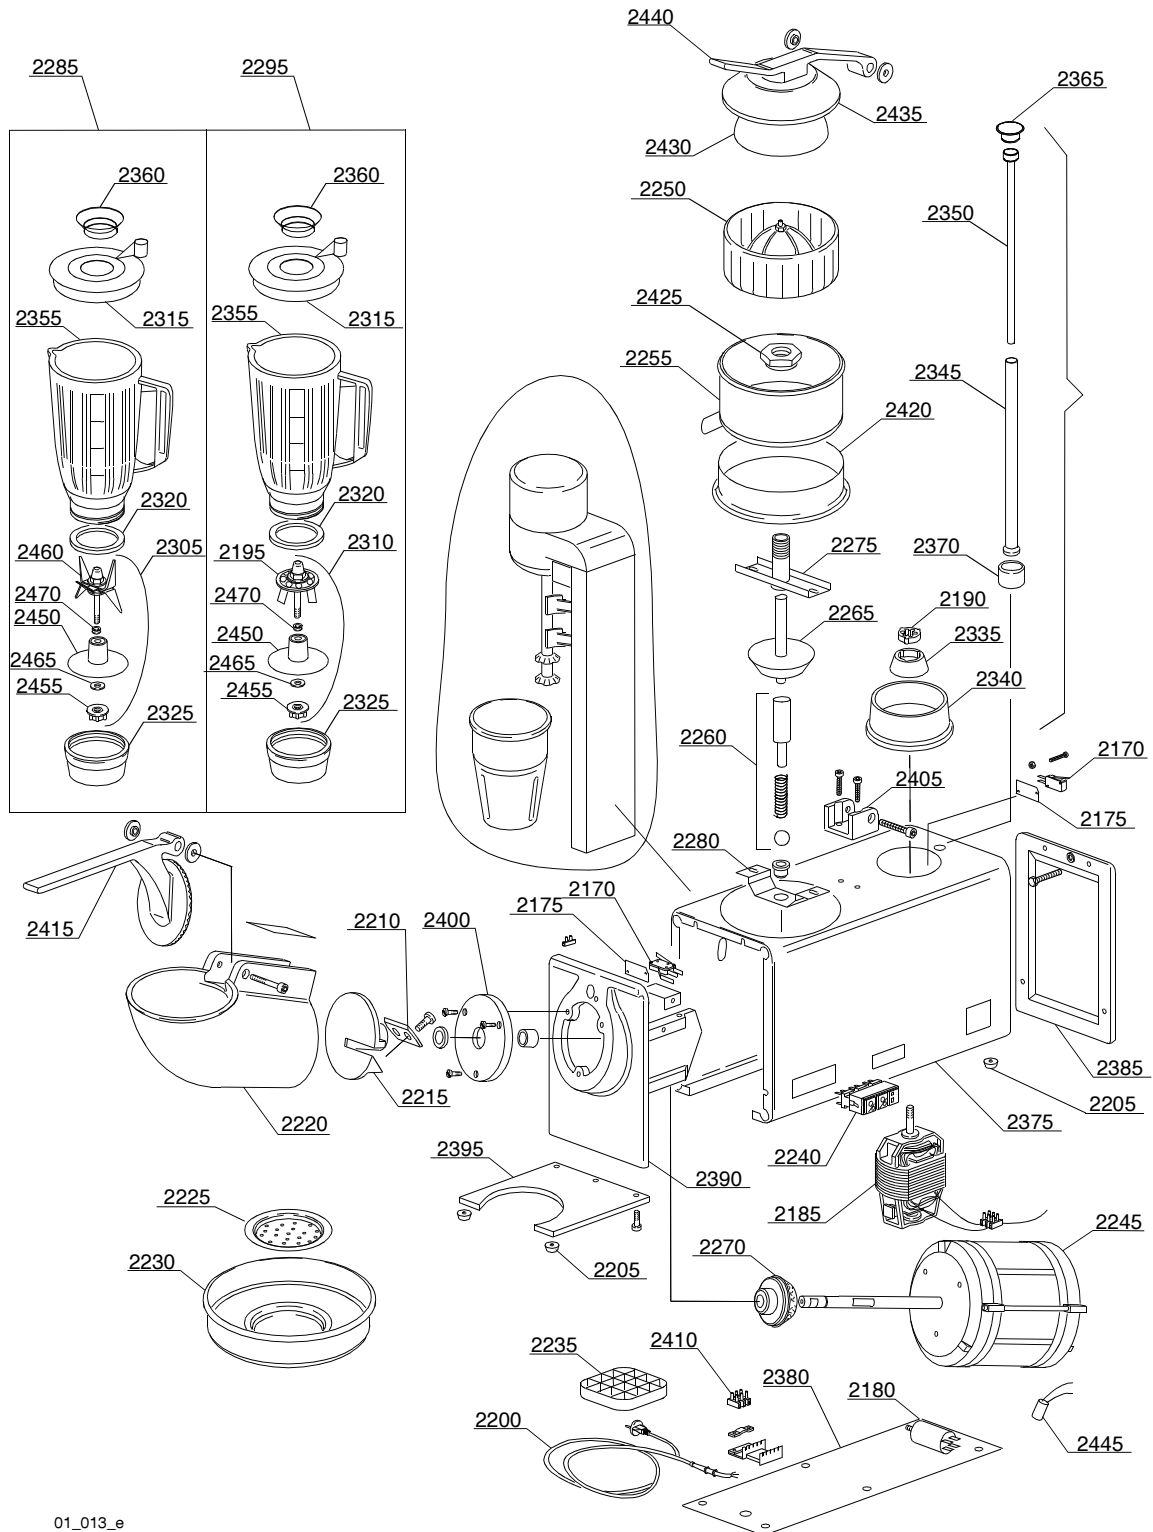

1.1 Voltage codes

Voltage code	Voltage
A	3/N/PE~400/230V 50Hz
B	~250V 16A 50Hz
C	3/N/PE~380/220V 50Hz
D	3/PE~200V 50-60Hz
F	2/PE 220-240V 50Hz
G	3/N/PE~415/240V 50Hz
H	3/PE~230V 50Hz
I	3/PE~220V 60Hz
J	3/PE~380 50Hz
K	3/PE~400V 50Hz
L	3/PE~415V 50Hz
M	3/PE~440V 60Hz
N	3/PE~460V 60Hz
O	3/PE~480V 60Hz
P	1/N/PE~220-240V 50Hz
R	2/PE~220-230V 60Hz
S	3/N/PE~400/230V 50Hz
T	3/PE~230V 60Hz

1.2 Product codes

Product code	Full name
Model codes	
Type codes	
51	51
56A	56A
56B	56B
56RB	56RB
56C	56C
56RC	56RC
56	56
57A	57A
57B	57B
57C	57C
57	57
581	581
582	582
58R	58R
58	58
RO	RO
BW	BW
Accessory codes	
wa	WITHOUT ACCESSORY

Spare parts

01_013_e