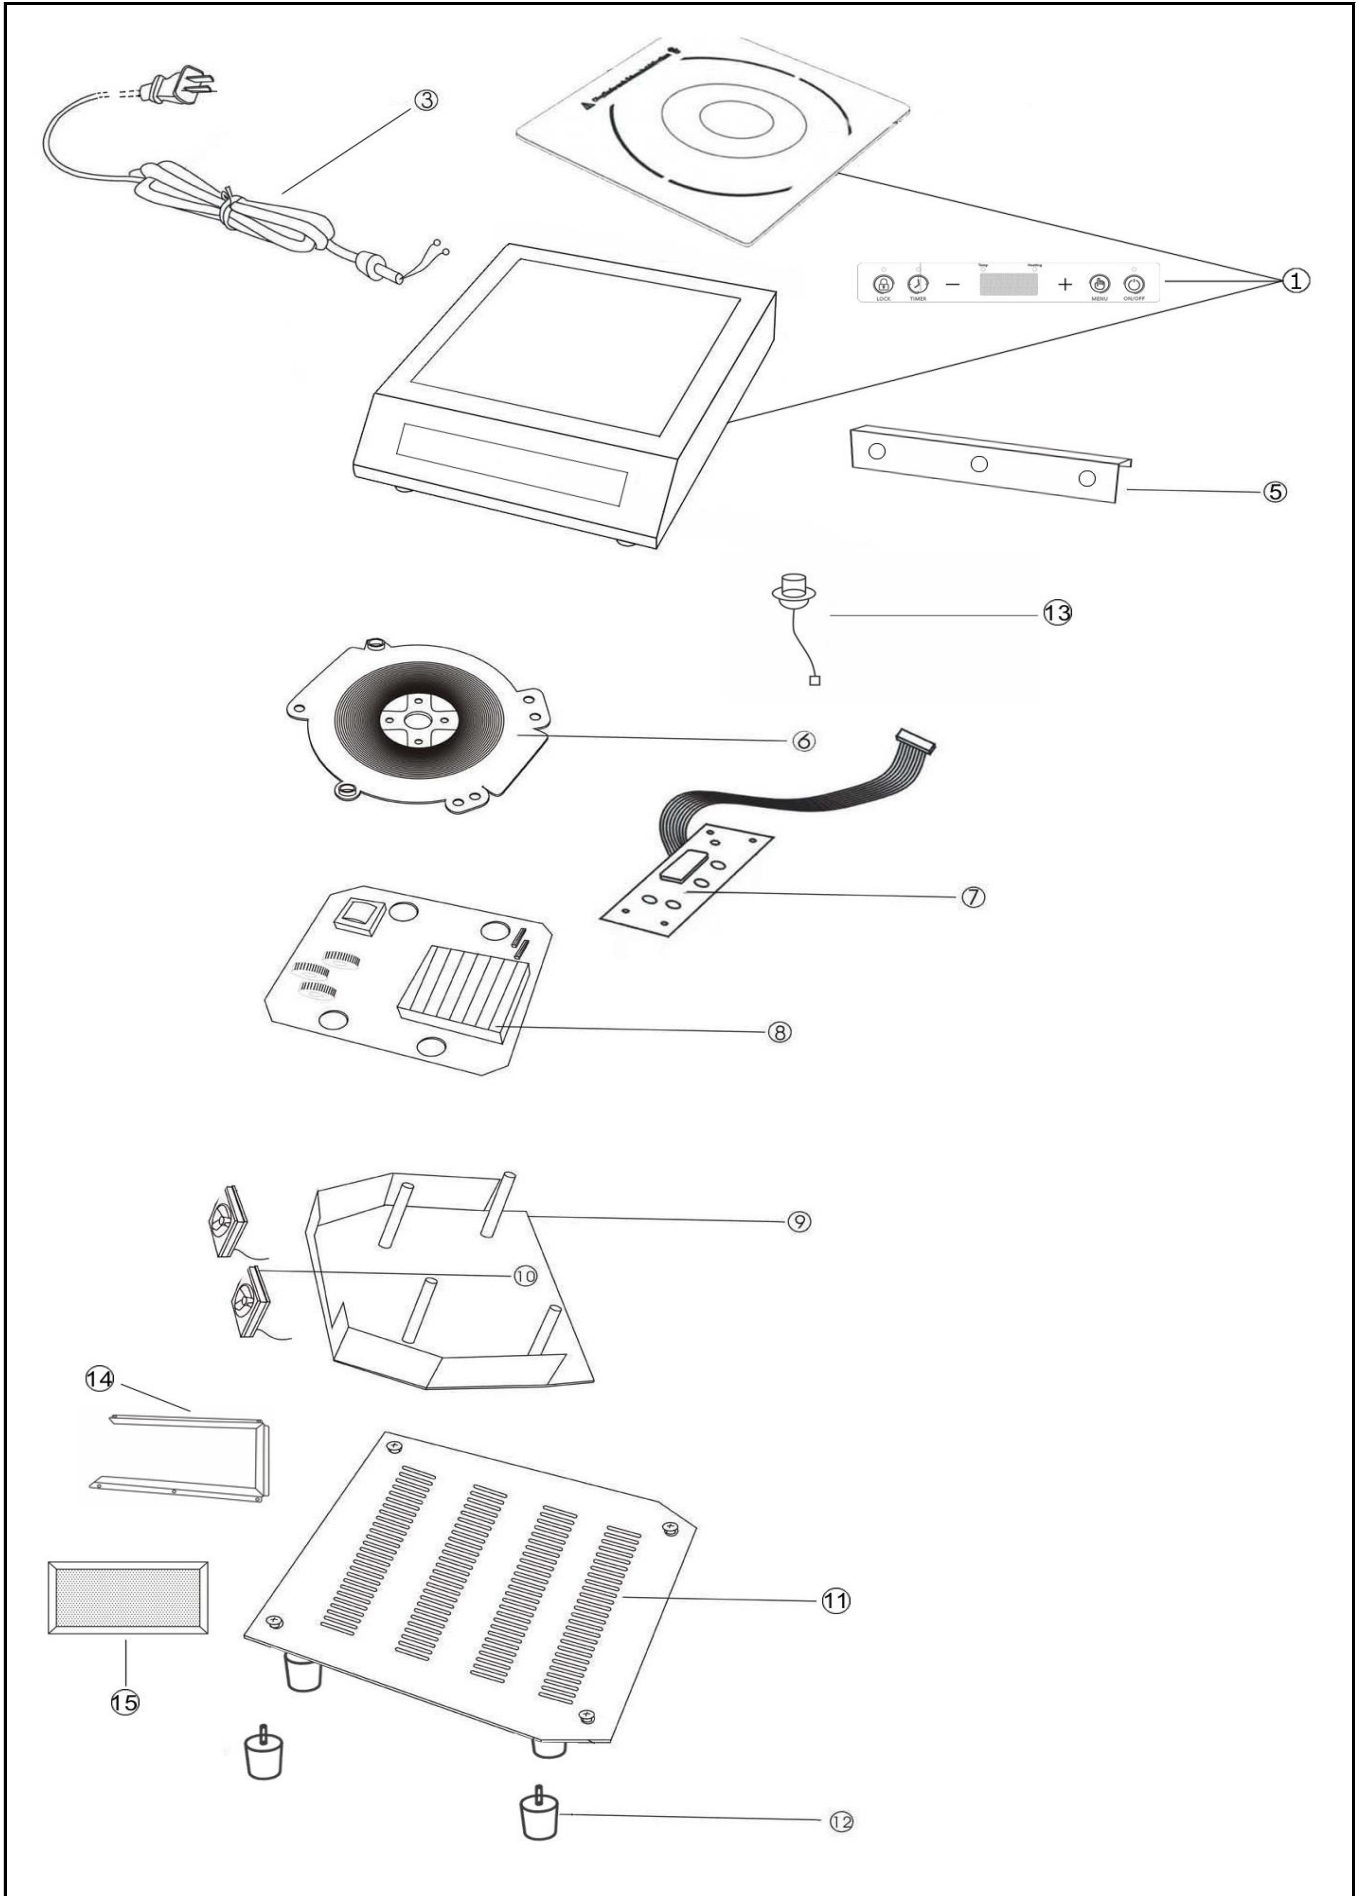

Induktions-Kochfläche 3,5 kW, SCHOTT- CERAN

Artikel-Nr.
70246001 (RT350Pro)

Explosionszeichnung / Ersatzteile

Bitte bei Ersatzteilbestellung immer Artikelnummer und
Seriennummer mit angeben!

SPARE PART LIST / ESPLOSO RT350PRO-TT350-TT500

SPARE PART LIST / ESPLOSO RT350PRO-TT350-TT500

REF.	CODE CODICE	DESCRIPTION	DESCRIZIONE	
1		Housing RT350PRO	Carcassa RT350PRO	
1		Housing TT350	Carcassa TT350	
1		Housing TT500	Carcassa TT500	
3		Power cord RT350-TT350	Cavo alimentazione RT350-TT350	
3		Power cord TT500	Cavo alimentazione TT500	
5		Protector RT350-TT350	Protezione RT350-TT350	
5		Protector TT500	Protezione TT500	
6		Working coil RT350-TT350	Induttore RT350-TT350	
6		Working coil TT500	Induttore TT500	
7		Sensor control panel	Scheda comandi touch	
8		Main board RT350-TT350	Scheda potenza RT350-TT350	
8		Main board TT500	Scheda potenza TT500	
9		Main board support RT350-TT350	Supporto scheda potenza RT350-TT350	
9		Main board support TT500	Supporto scheda potenza TT500	
10		Fan	Ventola	
11		Lower housing RT350-TT350	Fondo RT350-TT350	
11		Lower housing TT500	Fondo TT500	
12		Feet RT350-TT350	Piedino RT350-TT350	
12		Feet TT500	Piedino TT500	
13	R01677	Temperature sensor	Sensore temperatura	
14		Filter guide RT350-TT500	Guida filtro RT350-TT500	
15		Fat filter RT350-TT500	Filtro del grasso RT350-TT500	