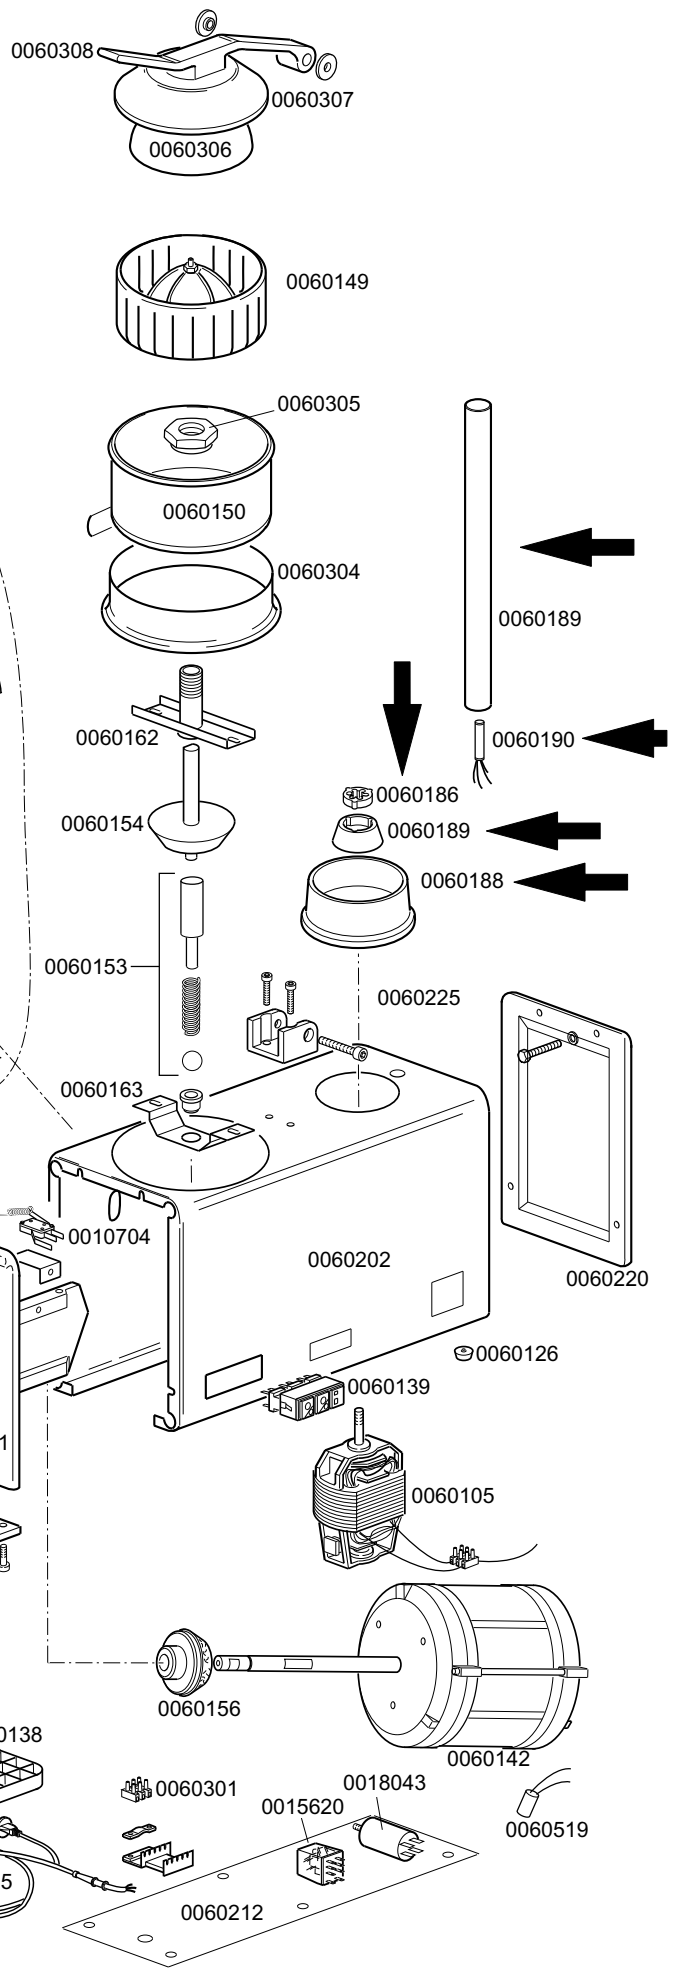

KROMO

**TABLE
KI5720**

**REV
02**

BK12 - BK13

From serial number 99027124

MULTIPLE GROUPS BK12-BK13

**TABLE
KI5720**

CODE	DESCRIPTION	CODE	DESCRIPTION
0010704	Door safety microswitch		
0015620	16A bipolar relay		
0018043	10 Microfarad condenser		
0060105	R93 2V engine		
0060125	Power supply cable		
0060126	Rubber small foot		
0060127	Blade for ice-crusher		
0060134	Blade holder		
0060135	Ice holder		
0060136	Perforated round small grill		
0060137	Ice holder grill		
0060138	Glasses holder		
0060139	Triple push button panel		
0060142	Main motor		
0060149	Complete cone		
0060150	Fruit juice squeezer basing		
0060153	Complete press axis spring		
0060154	Aluminium pulley		
0060156	Clutch pulley		
0060162	Axis guide		
0060163	Stand axis		
→	0060176	Complete glass 1,5 liter with blade	
→	0060177	Complete glass 3 liter with blade	
→	0060178	Complete glass 1,5 liter with cone	
→	0060179	Complete glass 3 liter with cone	
→	0060180	Knife assembly	
→	0060181	Mixer cone	
→	0060182	Cover glass	
→	0060183	Glass gasket	
→	0060184	Glass base	
→	0060185	Male gear	
→	0060186	Female gear	
→	0060187	Gear support	
→	0060188	Glass support	
→	0060189	Reed holder pipe	
→	0060190	Safety reed	
→	0060191	Glass 1 liter	
→	0060192	Plug for glass cover	
	0060202	Complete stainless steel carter	
	0060212	Small bottom protection	
	0060220	End-plated	
	0060221	Feedbox holder	
	0060223	Base	
	0060224	Feedbox support	
	0060225	Lever holder	
	0060301	PA 27 3 poles terminal board	
	0060302	Ice-press handle	
	0060304	Basin citrus fruit squeezer support	
	0060305	Nut lock small basin	
	0060306	Little bell citrus fruit squeezer	
	0060307	Little bell citrus fruit squeezer cover	
	0060308	Citrus-fruit squeezer handle	
	0060519	Radio interference filter	