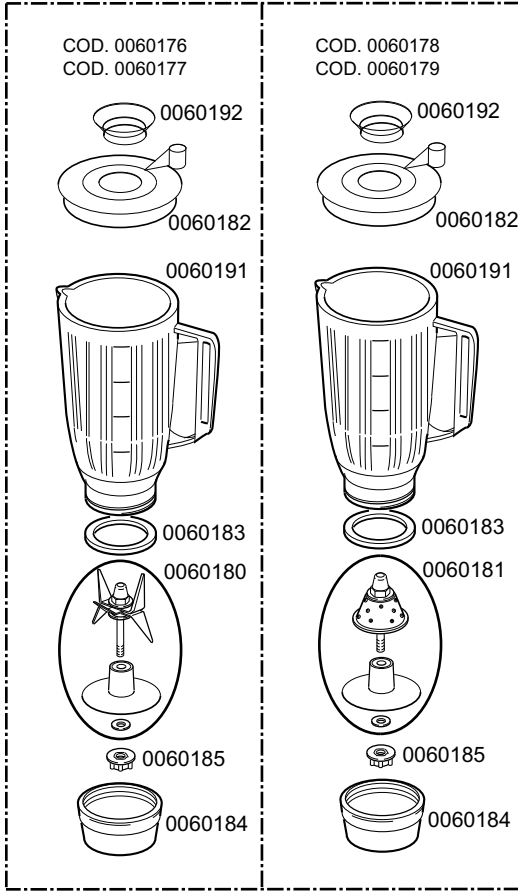

KROMO

**TABLE
KI5720**

**REV
02**

BK12 - BK13

From serial number 99027124

MULTIPLE GROUPS BK12-BK13

**TABLE
KI5720**

CODE	DESCRIPTION	CODE	DESCRIPTION
0010704	Door safety microswitch		
0015620	16A bipolar relay		
0018043	10 Microfarad condenser		
0060105	R93 2V engine		
0060125	Power supply cable		
0060126	Rubber small foot		
0060127	Blade for ice-crusher		
0060134	Blade holder		
0060135	Ice holder		
0060136	Perforated round small grill		
0060137	Ice holder grill		
0060138	Glasses holder		
0060139	Triple push button panel		
0060142	Main motor		
0060149	Complete cone		
0060150	Fruit juice squeezer basing		
0060153	Complete press axis spring		
0060154	Aluminium pulley		
0060156	Clutch pulley		
0060162	Axis guide		
0060163	Stand axis		
→	0060176	Complete glass 1,5 liter with blade	
→	0060177	Complete glass 3 liter with blade	
→	0060178	Complete glass 1,5 liter with cone	
→	0060179	Complete glass 3 liter with cone	
→	0060180	Knife assembly	
→	0060181	Mixer cone	
→	0060182	Cover glass	
→	0060183	Glass gasket	
→	0060184	Glass base	
→	0060185	Male gear	
→	0060186	Female gear	
→	0060187	Gear support	
→	0060188	Glass support	
→	0060189	Reed holder pipe	
→	0060190	Safety reed	
→	0060191	Glass 1 liter	
→	0060192	Plug for glass cover	
	0060202	Complete stainless steel carter	
	0060212	Small bottom protection	
	0060220	End-plated	
	0060221	Feedbox holder	
	0060223	Base	
	0060224	Feedbox support	
	0060225	Lever holder	
	0060301	PA 27 3 poles terminal board	
	0060302	Ice-press handle	
	0060304	Basin citrus fruit squeezer support	
	0060305	Nut lock small basin	
	0060306	Little bell citrus fruit squeezer	
	0060307	Little bell citrus fruit squeezer cover	
	0060308	Citrus-fruit squeezer handle	
	0060519	Radio interference filter	