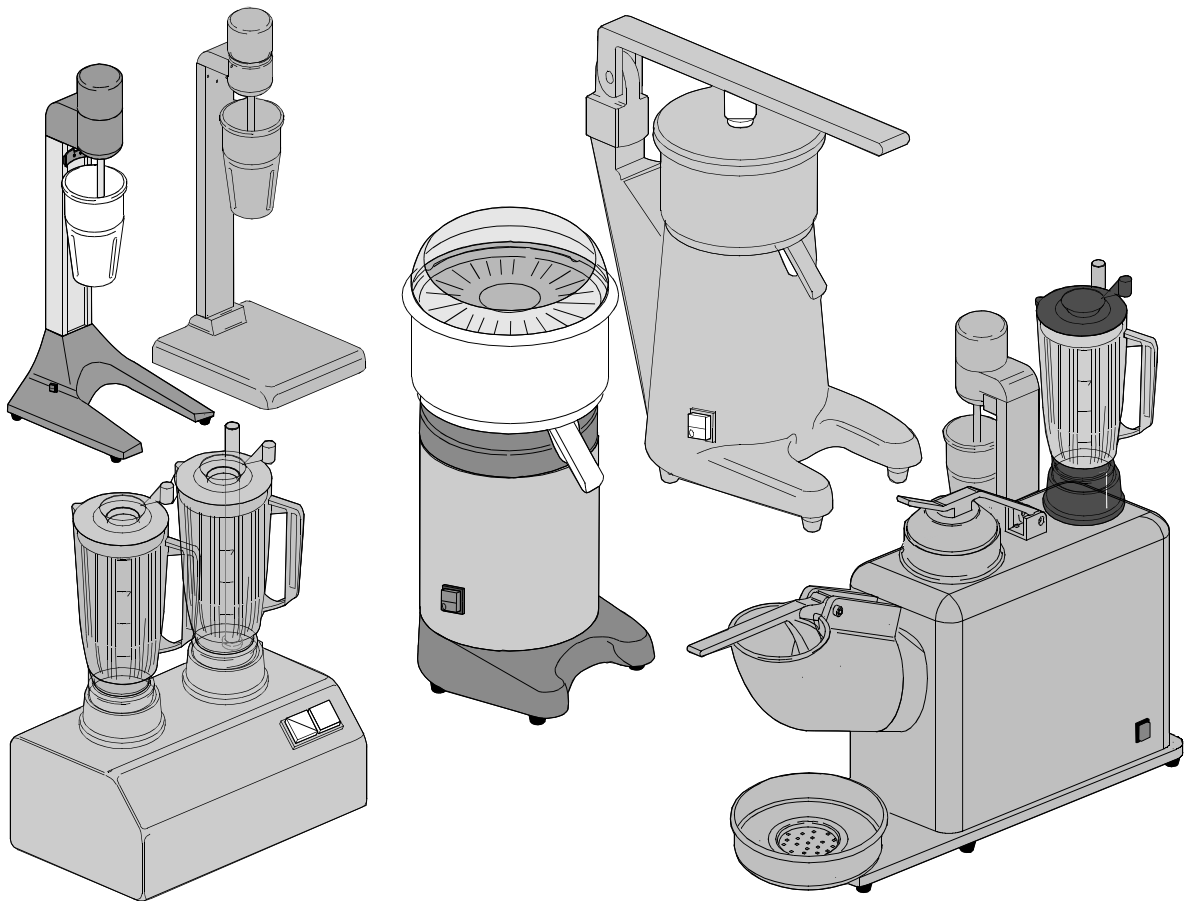

ROBOT

LINEA ROBOT

TYPE: RO

Accessories
WITHOUT ACCESSORY

Spare parts manual

1. Spare parts

Blender F1 / F2	7
Blender F1 / F2	9
Blender F1 / F2	11
Citrus squeezers S30	13
Citrus squeezers S40	15
Citrus squeezers S40	17
Citrus squeezers S55	19
Citrus squeezers S55	21
Multiple group GM mod.03.....	23
Multiple group GM/2 mod.03	25
Multiple group GM - GM/2.....	27
Multiple group GM2/2.....	29
Multiple group GM2/2 mod.03	33
Multiple group GM3 mod.03.....	35
Multiple group GM4 mod.03.....	39
Multiple group GM3 - GM4.....	43

1.2 Product codes

Product code	Full name
Model codes	
Type codes	
51	51
56A	56A
56B	56B
56RB	56RB
56C	56C
56RC	56RC
56	56
57A	57A
57B	57B
57C	57C
57	57
581	581
582	582
58R	58R
58	58
RO	RO
BW	BW
Accessory codes	
wa	WITHOUT ACCESSORY

Spare parts

ID	P-code	Model	Type	Accessory	Voltage	Description
6015	60116		BW,RO,5703,5703C			Knife assembly with axle
6020	60198		BW,RO,5703,5703C			Microswitch
6025	60363		BW,RO,5703,5703C			Micro axle-holder pipe
6030	60365		BW,RO,5703,5703C			Micro axle support
6035	60541		BW,RO,5703,5703C			Mod.03 mixer fan assembly
6040	60507		BW,RO,5703,5703C			Engine 220/50 10W
6045	60542		BW,RO,5703,5703C			Mod.03 top cover
6050	60540		BW,RO,5703,5703C			Glass support and microswitch mod.03
6055	60539		BW,RO,5703,5703C			Mod.03 microswitch
6060	60511		BW,RO,5703,5703C			Mod.03 mixer stainless steel glass
6065	60178		BW,RO,5703,5703C			1,5lt plastic glass with cones
6070	60176		BW,RO,5703,5703C			1,5lt plastic glass with blades
6075	60551		BW,RO,5703,5703C			Bell bush mod.03
6080	60552		BW,RO,5703,5703C			Bell spring mod.03