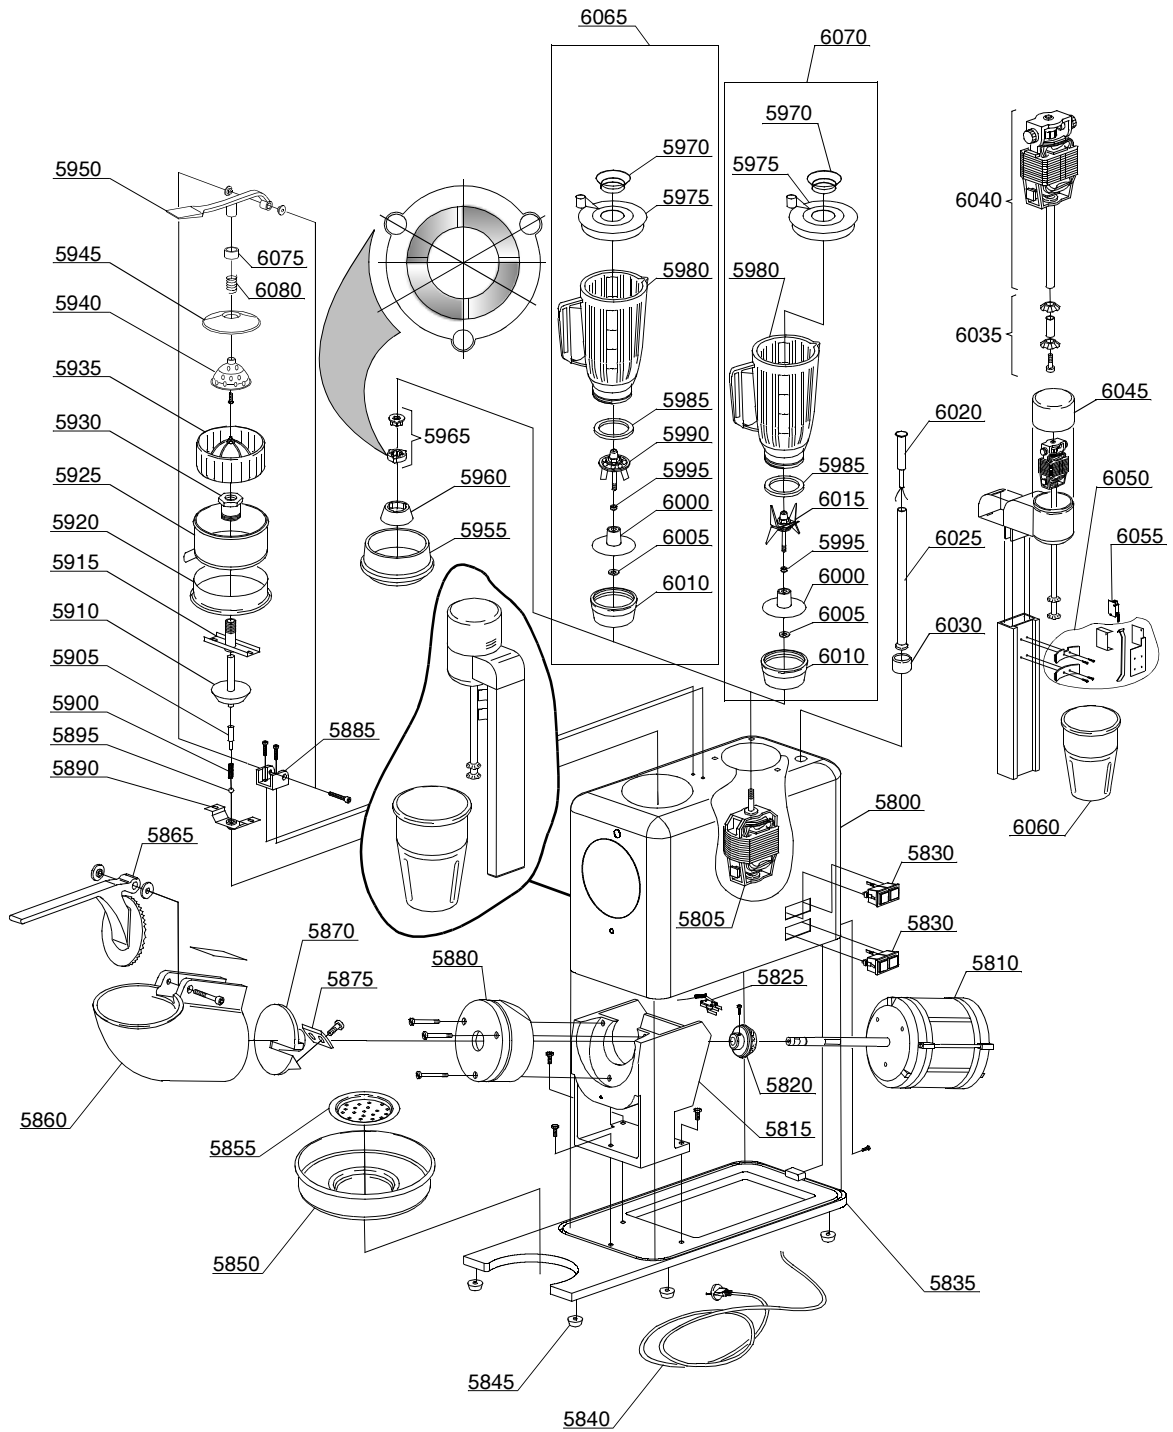

Spare parts

Mixer M1 - M2 - MP 47

Mixer M1 - M2 - MP 49

Mixer M1 - M2 - MP 51

1.1 Voltage codes

Voltage code	Voltage
A	3/N/PE~400/230V 50Hz
B	~250V 16A 50Hz
C	3/N/PE~380/220V 50Hz
D	3/PE~200V 50-60Hz
F	2/PE 220-240V 50Hz
G	3/N/PE~415/240V 50Hz
H	3/PE~230V 50Hz
I	3/PE~220V 60Hz
J	3/PE~380 50Hz
K	3/PE~400V 50Hz
L	3/PE~415V 50Hz
M	3/PE~440V 60Hz
N	3/PE~460V 60Hz
O	3/PE~480V 60Hz
P	1/N/PE~220-240V 50Hz
R	2/PE~220-230V 60Hz
S	3/N/PE~400/230V 50Hz
T	3/PE~230V 60Hz

1.2 Product codes

Product code	Full name
Model codes	
Type codes	
51	51
56A	56A
56B	56B
56RB	56RB
56C	56C
56RC	56RC
56	56
57A	57A
57B	57B
57C	57C
57	57
581	581
582	582
58R	58R
58	58
RO	RO
BW	BW
Accessory codes	
wa	WITHOUT ACCESSORY

Spare parts

ID	P-code	Model	Type	Accessory	Voltage	Description
6015	60116		BW,RO,5703,5703C			Knife assembly with axle
6020	60198		BW,RO,5703,5703C			Microswitch
6025	60363		BW,RO,5703,5703C			Micro axle-holder pipe
6030	60365		BW,RO,5703,5703C			Micro axle support
6035	60541		BW,RO,5703,5703C			Mod.03 mixer fan assembly
6040	60507		BW,RO,5703,5703C			Engine 220/50 10W
6045	60542		BW,RO,5703,5703C			Mod.03 top cover
6050	60540		BW,RO,5703,5703C			Glass support and microswitch mod.03
6055	60539		BW,RO,5703,5703C			Mod.03 microswitch
6060	60511		BW,RO,5703,5703C			Mod.03 mixer stainless steel glass
6065	60178		BW,RO,5703,5703C			1,5lt plastic glass with cones
6070	60176		BW,RO,5703,5703C			1,5lt plastic glass with blades
6075	60551		BW,RO,5703,5703C			Bell bush mod.03
6080	60552		BW,RO,5703,5703C			Bell spring mod.03