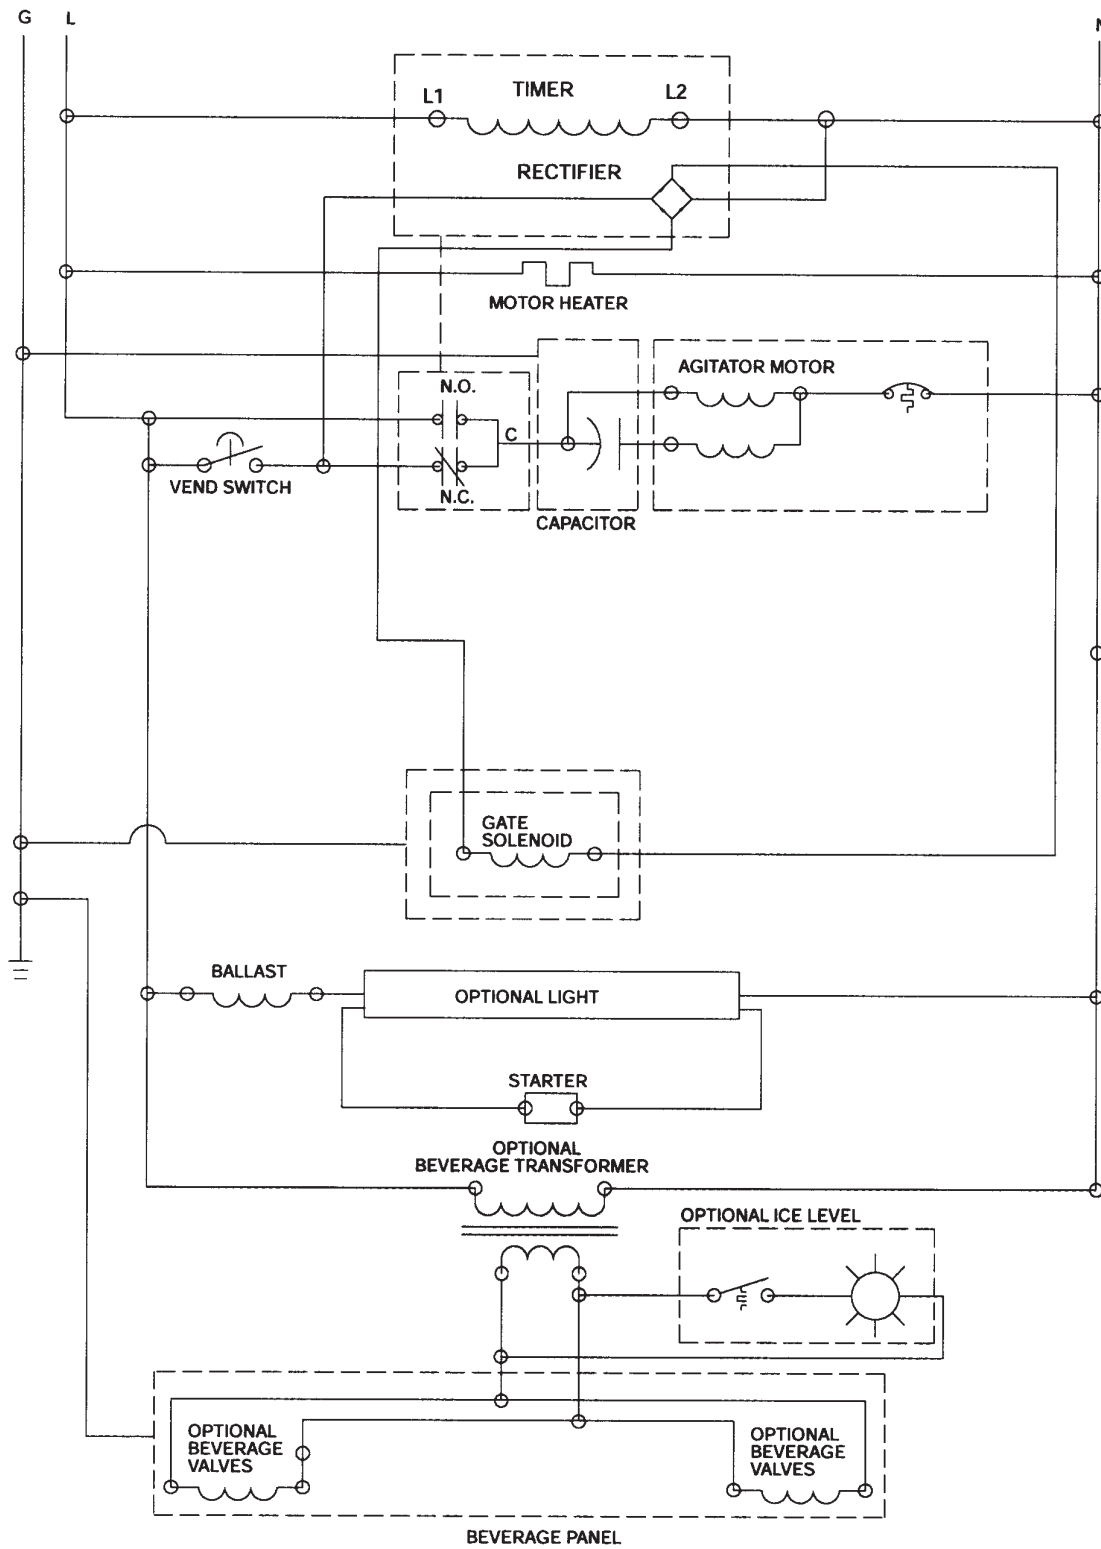

# **ID150, ID200 and ID250 Service Parts**

This is the parts list for ice dispensers, models ID150, ID200 and ID250.

Check voltage of unit parts are being ordered for to be sure of obtaining the correct part.

### Item

No	Part number	Description
1	R28173	Arm, Gate Lift
2	R50754	Bearing, Gate Arm
3	R32957	Solenoid, 120 Volts
	R33397	Solenoid, 220-240 Volts
4	R28172	Plate, Solenoid Mounting
5	R50752	Isolator
6	R70015	Hex Nut, No. 10-32
7	no number	Locktite
8	R70162	Screw, No. 8-32 By 1/4-In. Long
9	R50705	Tie Cable
10	R70165	Screw, No. 8-32 By 5/8-In. Long
11	R71007	Spring, Solenoid Arm
12	R51348	Spacer
13	R70067	Washer, .218 I.D. By .875 O.D.
14	R70057	Lockwasher, No. 10
15	R70052	Flatwasher, No. 8

## Schematic Diagram

FIGURE 8. WIRING SCHEMATIC (120 V UNIT)