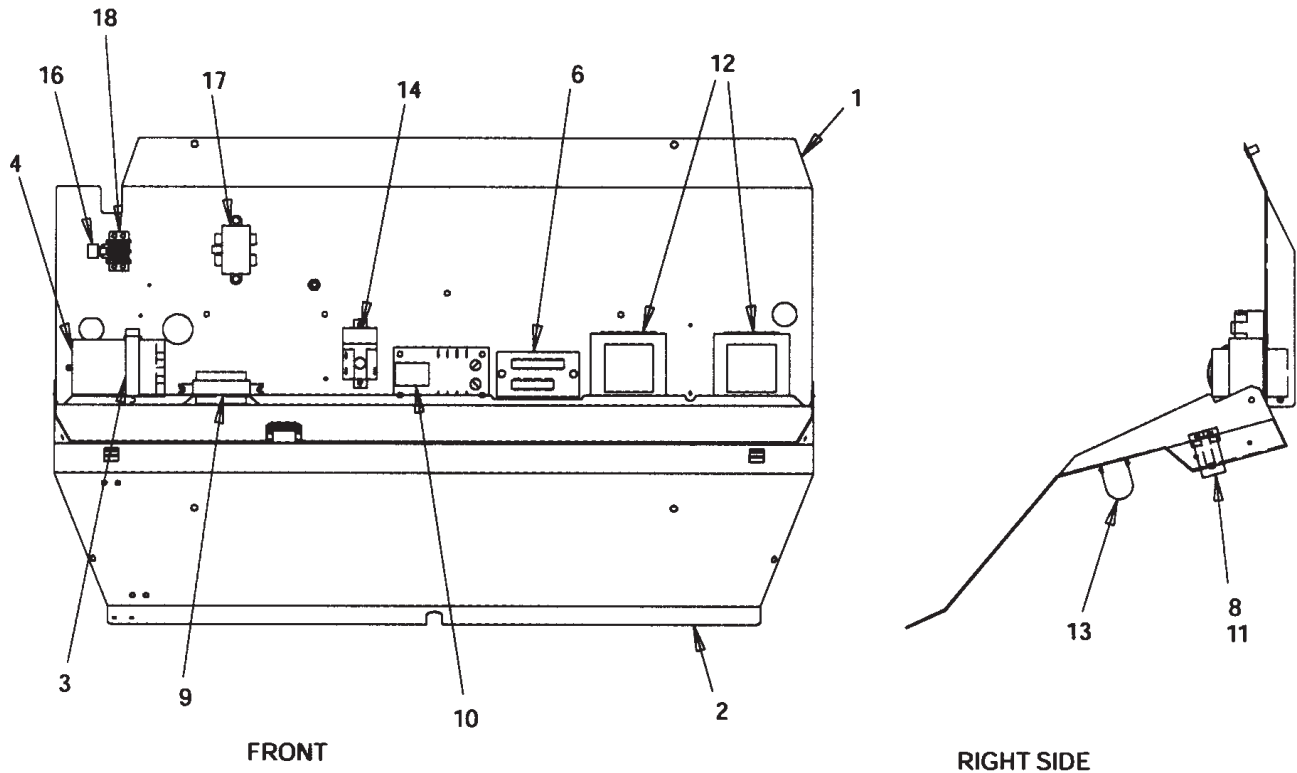

ID150, ID200 and ID250 Service Parts

Electrical Box, ID200 and ID250

Item No	Part number	Description
1	R620022001	Electrical Box (ID250)
	R620020902	Electrical Box (ID200)
2	R620022101	Reflector Panel (ID250)
	R620020901	Reflector Panel (ID200)
3	R620021101	Clamp, Capacitor
4	R33160R	Capacitor, Agitator Motor
5	R30995	Power Cord, 120 Volts
	R620302901	Power Cord, 230 Volts
6	R30960	Terminal Board, 120 Volts
	R31107	Terminal Board, 230 Volts
7		Not Used
8	R31620	Starter
9	R31621	Ballast, 120 Volts
	R33662	Ballast, 230 Volts
10	R620314803	Agitation Timer, 120 Volts
	R620314802	Agitation Timer, 230 Volts
11	R620302201	Socket, Starter
12	R32682	Transformer, 120 Volts
	R32829R	Transformer, 230 Volts
13	R620302101	Lampholder
14	R33162	Relay, Start, 120 Volts
	R620306601	Relay, Start, 230 Volts
15		Not Used
16	R620304601	Varistor, 230 Volts
17	R620307301	Filter, 230 Volts
18	R32244	Terminal Strip, 230 Volts