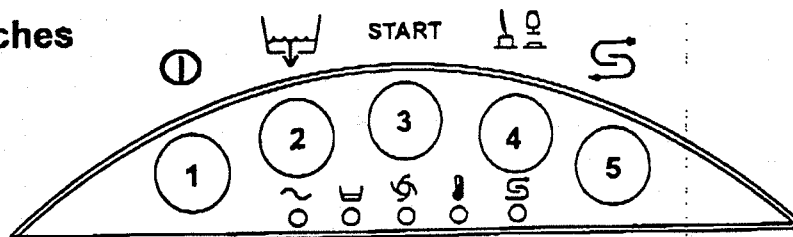

SERIES TEKNO 6 DRAIN PUMP

Switches

- 1 Cod. 560527
- 2 Cod. 560528
- 3 Cod. 560529
- 4 Cod. 560530
- 5 Cod. 560526

Control

SERIES TEKNO 6 REGENERATION-DRAIN PUMP

Switches

- 1 Cod. 560527
- 2 Cod. 560528
- 3 Cod. 560529
- 4 Cod. 560530
- 5 Cod. 560531

Control