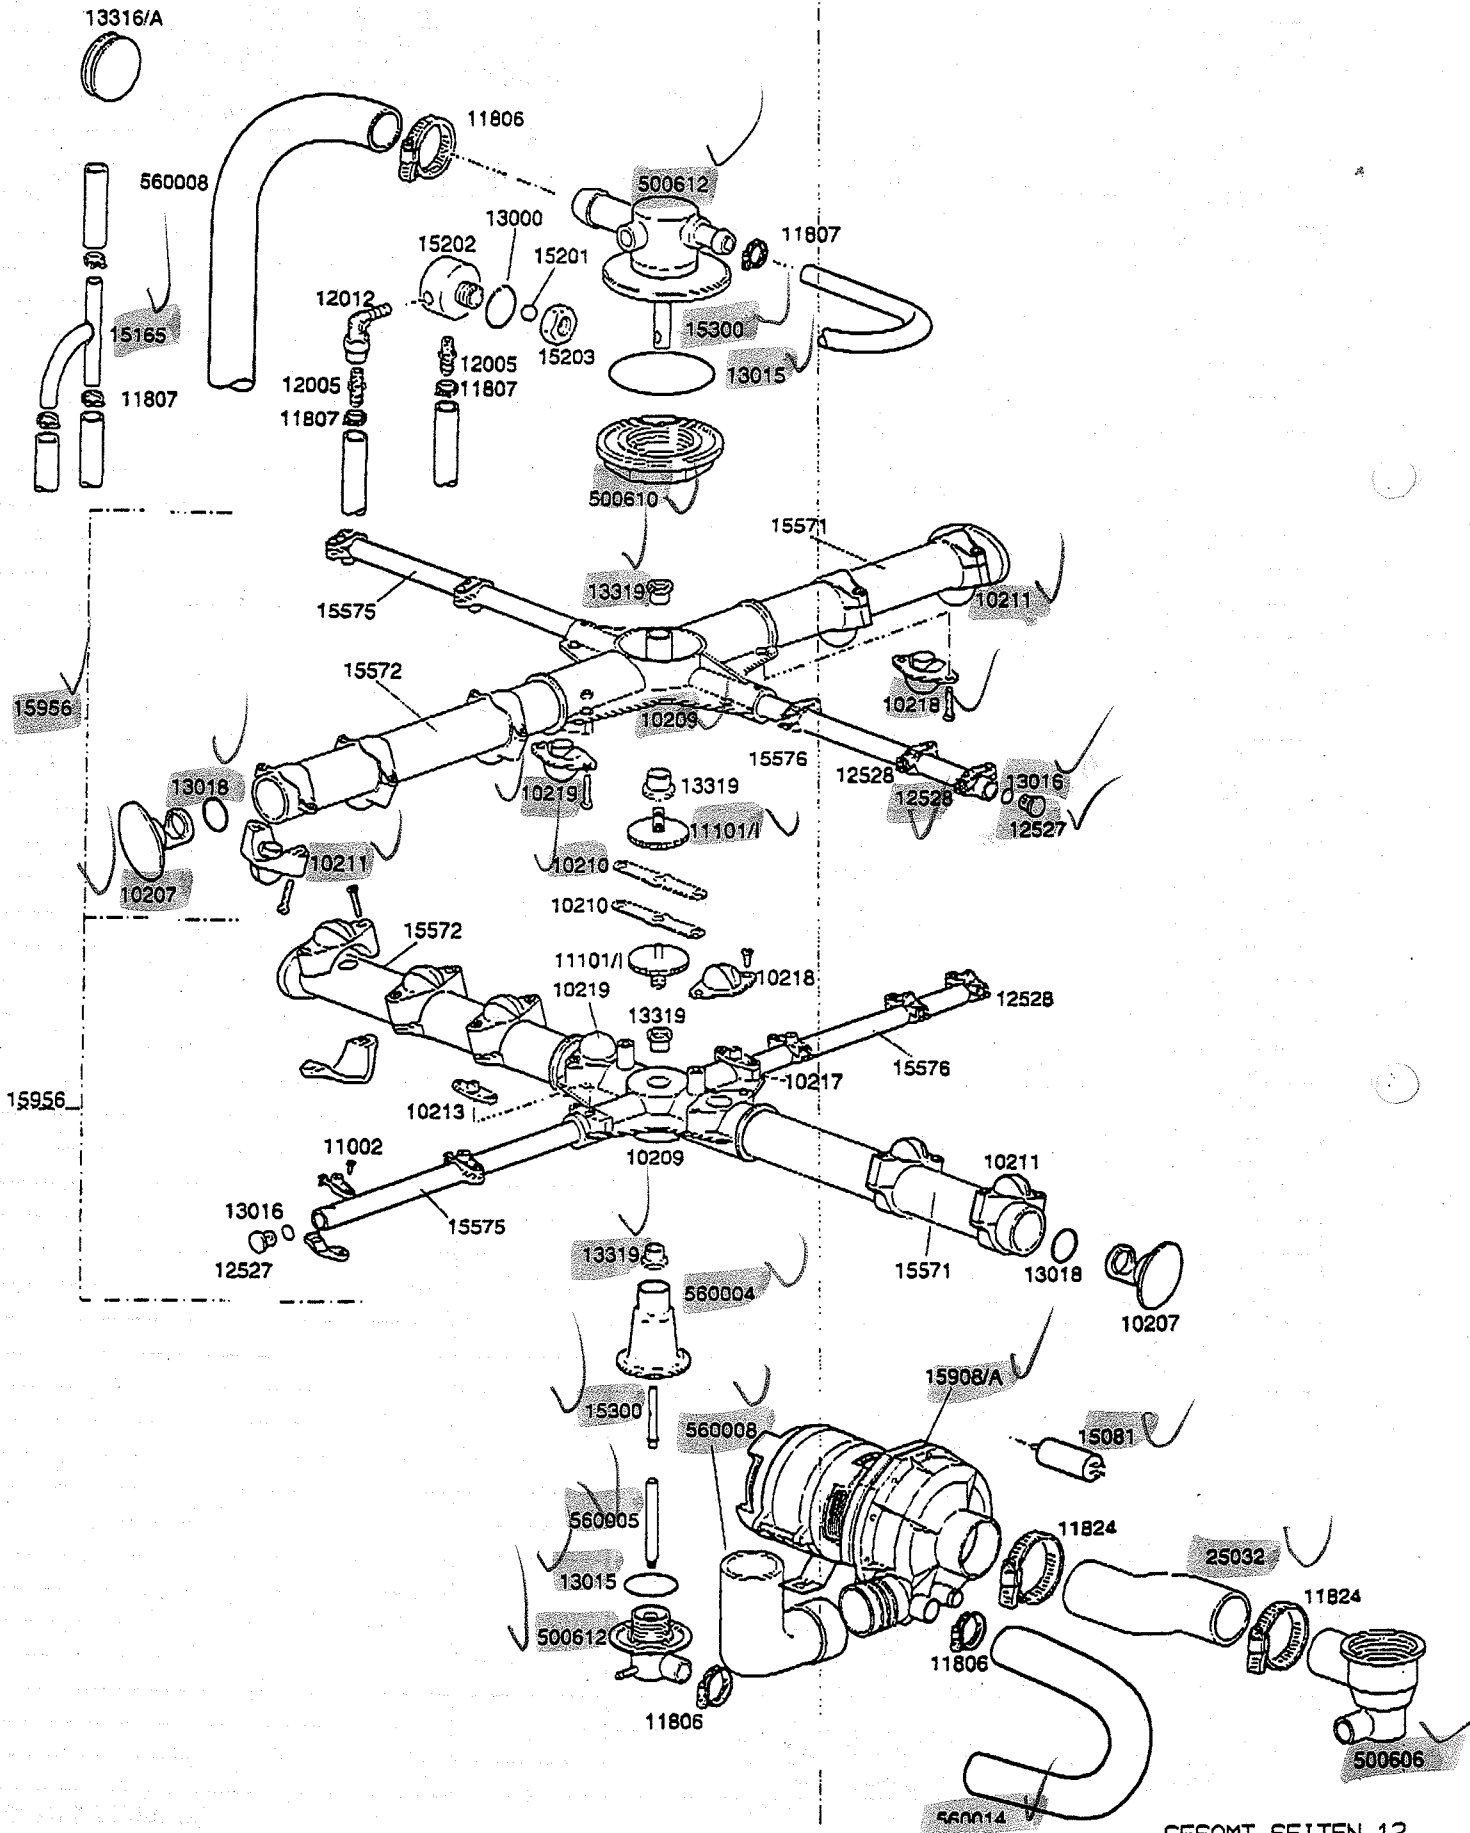

TABLE
UK2930

REV
00

TEKNO 6