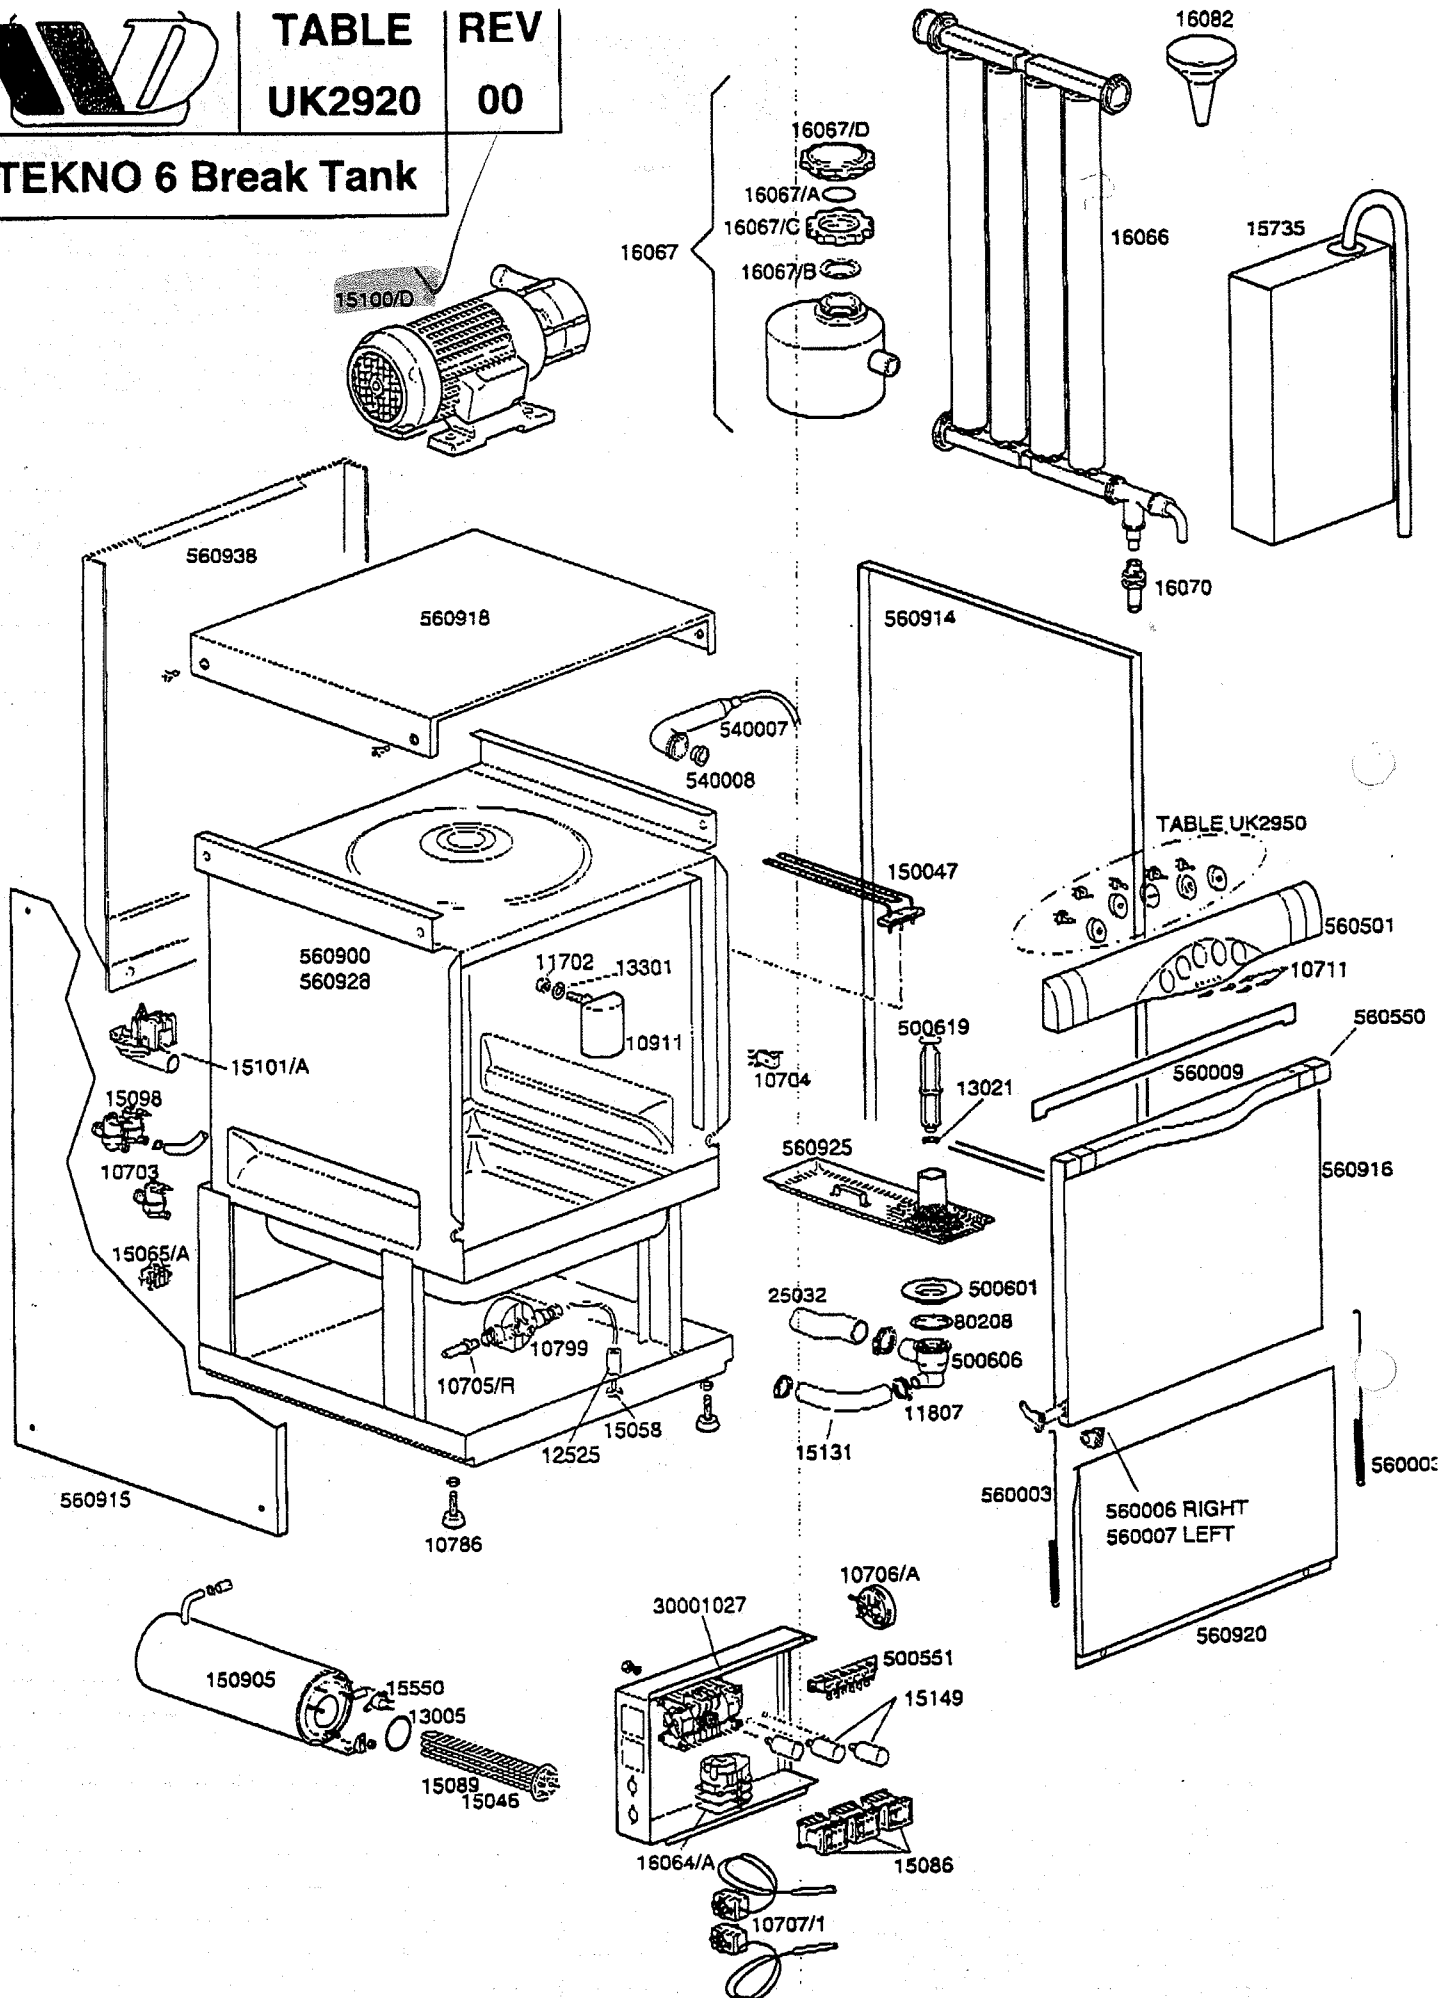

TABLE	REV
UK2920	00

TEKNO 6 Break Tank

TEKNO-6 DISHWASHER Break Tank

**TABLE
UK2920**

CODE	DESCRIPTION	CODE	DESCRIPTION
10703	Single solenoid valve	15100/D	Booster pump
10704	Door microswitch	15101/A	Drain pump
10711	Small green pilot light	16064/A	Timer 18 min. water conditioning
10770	Insulator for microswitch	16067/A	OR Gasket for salt container plug
10786	Black M10x25 d.40 foot	16067/B	Salt container gasket
10911	Air tarp	16067/C	Ring nut for salt container
11702	M8 stainless steel nut	16067/D	Salt container plug
11807	Stainless steel clamp 12-22	15381	150VA 0/230V - 0/400-415-440V Trsf. ←
12525	Counterweight for small filter		
13005	OR 151 gasket		
13021	DEM 40 gasket		
13301	14x8x1,5 gasket		
15046	Boiler resistance 3000W		
15058	Suction filter		
15086	Electromagnetic switch 230V 50-60Hz 4C		
15089	Boiler resistance 4500W		
15098	Double solenoid valve		
15131	Tube rony-flex 30-450		
15149	Interference suppressor filter F3		
15550	Contact safety thermostat		
15735	Complete stainless steel break tank		
16066	Water softener 4 elements		
16065	Salt container		
16070	Check valve		
16082	Funnel		
25032	Suction coupling		
80208	95x75x3 gasket		
150047	Tank heating element 2700W		
150905	Boiler		
500551	6 pole-terminal board FV122		
500601	Ferrule		
500606	Right side drainage trap		
500619	Overflow		
560003	Hatch hinge		
560006	Right gasket for hinge		
560007	Left gasket for hinge		
560020	Overflow		
560021	Hatch rabbet gasket		
560501	Control panel		
560550	ABS grey handle		
560900	Stainless steel structure		
560914	Right side panel		
560915	Left side panel		
560918	Plastic handle support assembly		
560918	External front plastic cover		
560920	Under door panel		
560925	Surface filter		
560928	Stainless steel structure CFD		
560938	Back panel		
30001027	2-Time timer		
30001031	2 time timer 120"/180"230V 50Hz+TM-PS		
10705/R	Fitting for pipe d.8		
10706/A	Manostat 55-30		
10707/1	Thermostat 0-90° TR2 without shaft		
10799/A	3-Way rinser additive measurer		