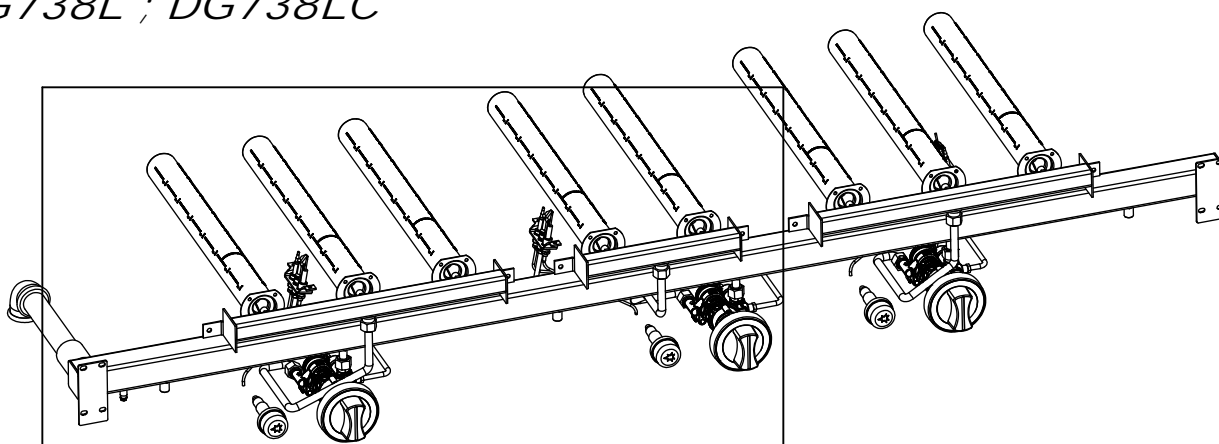

TAVOLA / DRAWING 6283
GRUPPO GAS / GAS GROUP
DG738L ; DG738LC

7	401251	RUBINETTO GAS COMPL.RACC.25ST S.700	THERMOSTATIC GAS TAP 25 ST WITH CONNECTION
8	835475	PROLUNGA PERNO PER RUBIN. GAS 25ST	EXTENSION FOR GAS TAP 25 ST
9		UGELLO (vedi tabella 3 del libretto di istruzioni)	BURNER INJECTOR (view table 3 of instructions handbook)
10	403121	BRUCIAT.PIL.3 VIE COMP.RACC.FRY-TOP	PILOT BURNER 3 WAY
11	841255	BRUCIATORE FRY-TOP S.70 102.0967.00	BURNER FRY-TOP (S.700)
12	835915	CANDELA PIEZO DRI.(FRY-TOP) 0915015	PIEZO SPARK PLUG
13	401403	MANOP. COMPL. PER 25ST TEPPANYAKI	KNOB FOR GAS TAP 25ST TEPPANYAKI
14	835313	DADO M16X1,5 F.10X RUBIN S.7 0907/6	GAS COLLECTOR NUT D10
15	835321	BICONO DIAM.10 0905/2 S.700	GAS COLLECTOR BICONE D10
16	835113	DADO PILOTA D.6 X RUBIN.GAS 0903/1	NUT D6 FOR GAS VALVE
17	835121	BICONO PIL. D.6 RUB.GAS S.7/9 0905	BICONE D6 FOR GAS VALVE
18	835909	CAVO X PIEZOEL.COLL. CM.50	CABLE FOR PIEZO-ELECTRIC SWITCHING CM.50
19	837233	TERMOCOPPIA QUICK DA 320 0290012	THERMOCOUPLE CM32
20	835926	ACCENSIONE PIEZOEL. FILETT. M22X1	PIEZO-ELECTRIC SWITCHING