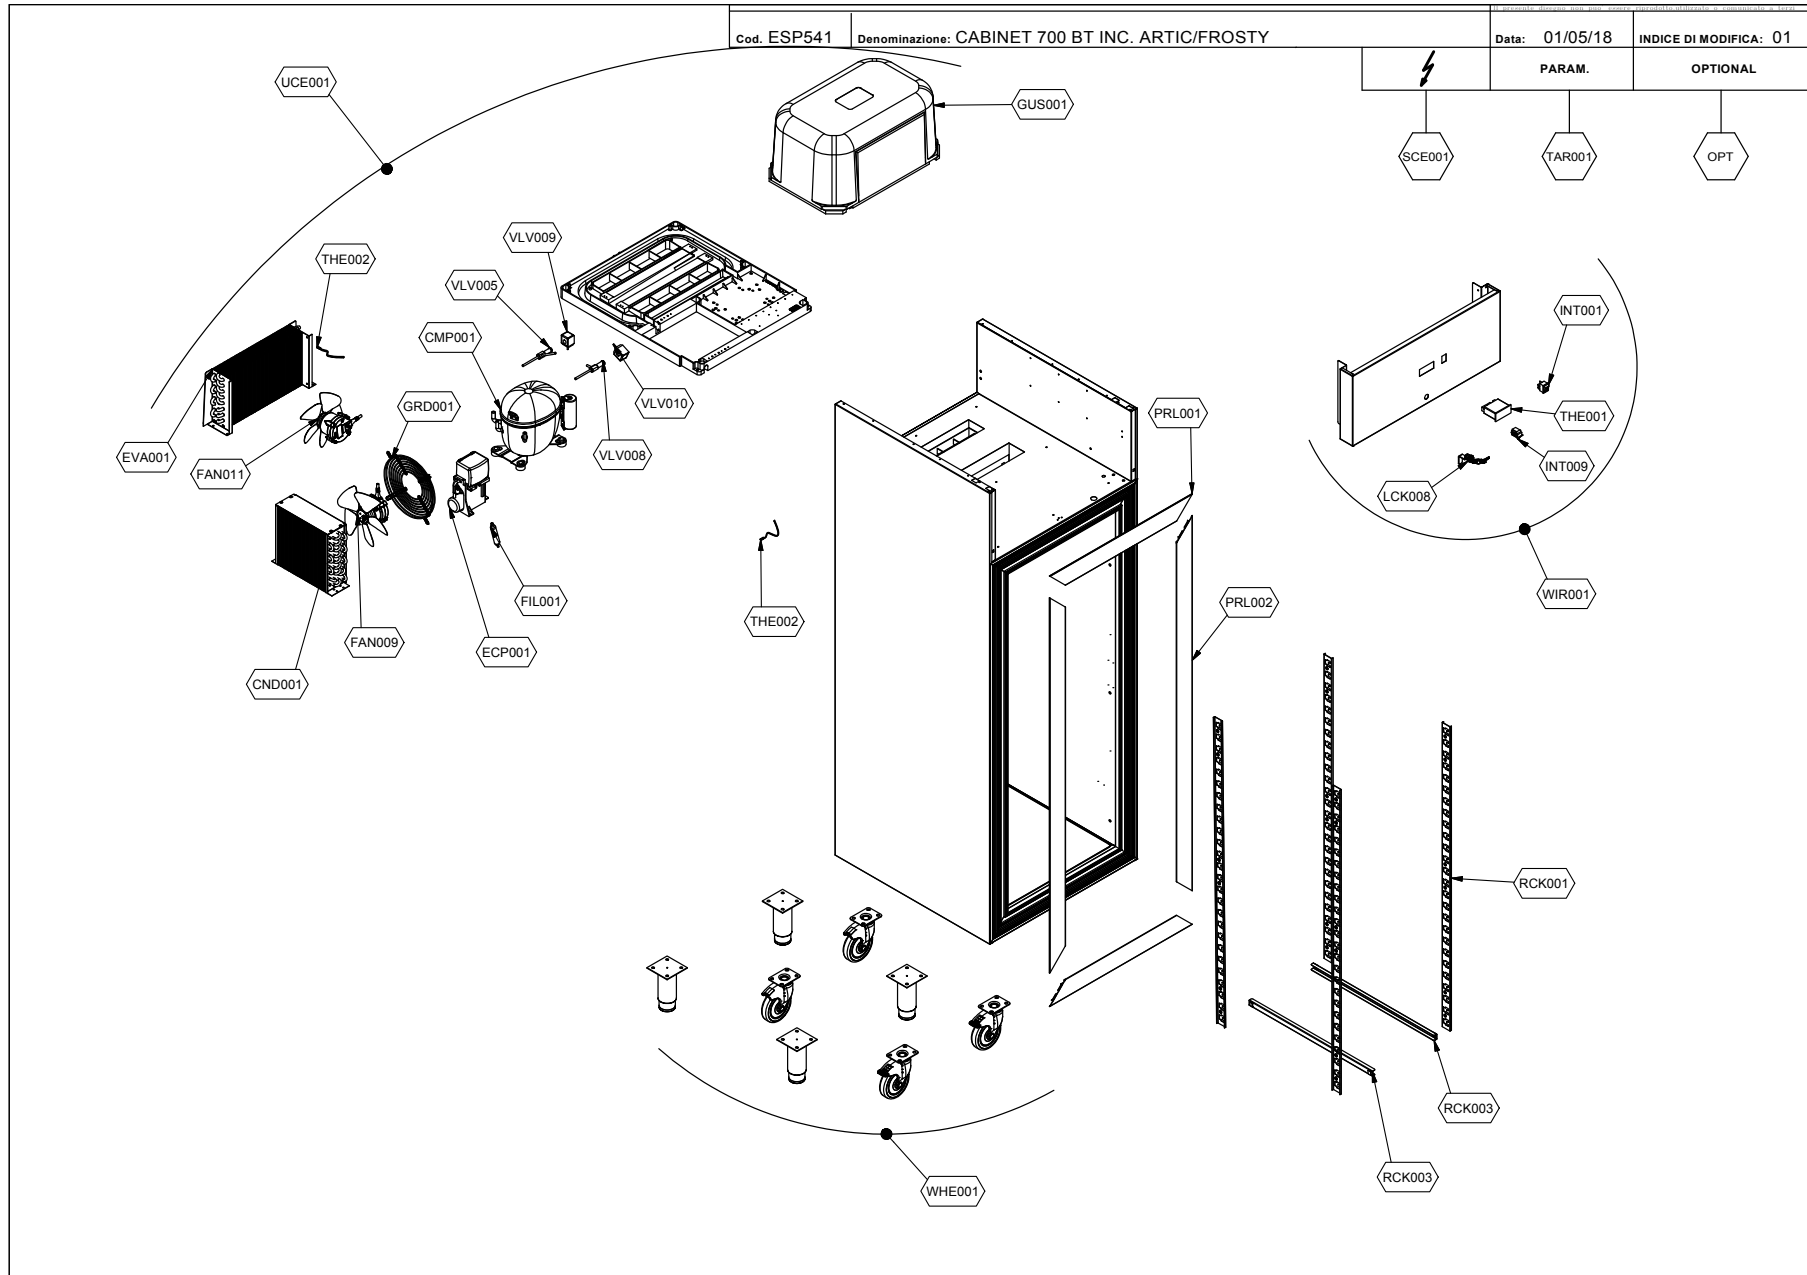

Tiefkühlschrank 700 I, GN 2/1

Artikel-Nr.

90622045 (7F070IBC5P001 / ARTIC 700BT)

Explosionszeichnung / Ersatzteile

Bitte bei Ersatzteilbestellung immer Artikelnummer und
Seriennummer mit angeben!

7F070IBC5P001-CABINET 70/90 BT INC. ARTIC/FROSTY

Content filters: validity 11/09/2018

11/09/2018

7F070IBC5P001 - 7F070IBC5P001-CABINET 70/90 BT INC. ARTIC/FROSTY 3
 7F070IBC5P001-OPT - EXPLODED VIEW OF OPTIONAL PARTS & FEATURES..... 5
 SC803 - ELECTRICAL WIRING..... 7
Components index..... 8

7F070IBC5P001-CABINET 70/90 BT INC. ARTIC/FROSTY - Content filters: validity 11/09/2018

7F070IBC5P001 - 7F070IBC5P001-CABINET 70/90 BT INC. ARTIC/FROSTY

Validity: from 15/06/2017

11/09/2018

Page 3 / 8

Purch.	Pos.	Code	Q.ty	Description	Spare parts after year	Notes
	CMP001	74865548	1	COMPRESSOR	4	
	CND001	74837336	1	CONDENSER	5	
	ECP001	74866998	1	COMPRESSOR ELECTRICAL PARTS	2	
	EVA001	74837384	1	EVAPORATOR	5	
	FAN009	73688642	1	KIT FAN	2	
	FAN011	73688646	1	KIT FAN	2	
	FIL001	74837314	1	FILTER	2	
	GRD001	74837378	1	FAN GRID		
	GUS001	74701641	1	WARM CABLE		
	INT001	74742008	1	MAIN ON/OFF SWITCH	2	
	INT009	78010438	1	MICROSWITCH	2	
	LCK008	73692124	1	LOCK		
	OPT	7F070IBC5P001- OPT	1	EXPLODED VIEW OF OPTIONAL PARTS & FEATURES		
	PRL001	72609622	1	MOBILE HORIZONTAL COVER		
	PRL002	72609626	1	MOBILE VERTICAL COVER		
	RCK001	74779100	1	UNIVERSAL RACK		
	RCK003	74703270	1	RIGHT RUNNER		
	SCE001	SC803	1	ELECTRICAL WIRING	1	
	TAR001	RIF.TAR.Q02	1	CONTROLLER PRESETTING SERVICE	1	
	THE001	74700776	1	UNSETTED ELECTRONIC CONTROLLER	1	
	THE002	74700917	1	PROBE	1	
	UCE001	74861156	1	FULL CONDENSING UNIT		
	VLV005	74700342	1	ELECTROVALVE	4	
	VLV008	74700346	1	ELECTROVALVE	4	
	VLV009	74700340	1	ELECTROVALVE	4	
	VLV010	74700344	1	ELECTROVALVE	4	
	WHE001	74702570	1	CASTOR/FEET		
	WIR001	73691820	1	ELECTRICAL PANEL		