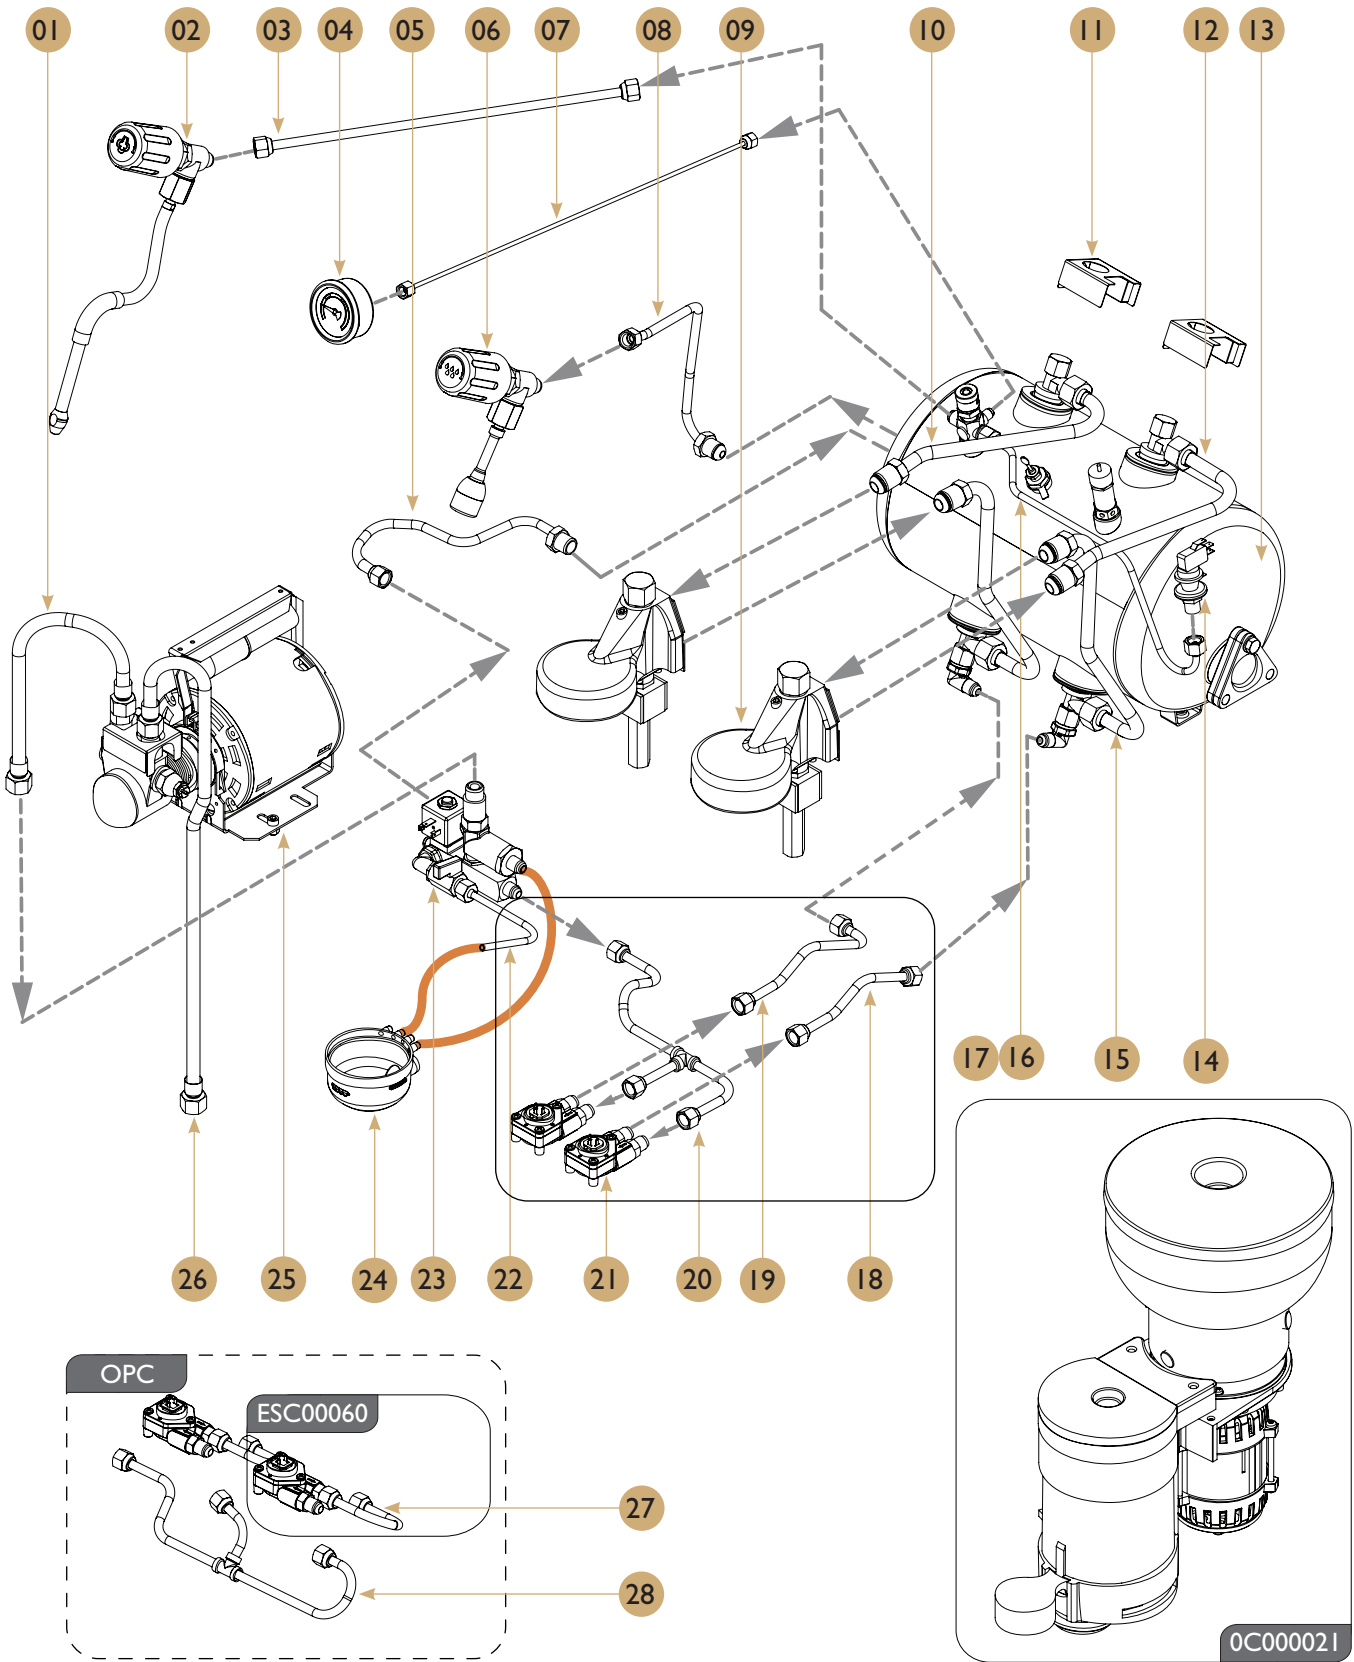

Water system_Markus 2Gr control

Drawing

Water system_Markus 2Gr control

Spare parts list

POS.	PCS	Part No.	Description
01	1	C35900020	30Cm Hose
02	2	C15000370	Tap Steam Eleg./Mega Comp 4H Bf
03	1	C35040117	4Ltrs Grinder's Steam Pipe
04	1	C60000065	1 Gauge Reading D-60
05	1	C35110465	Pipe Water Filling 2Gr Mc
06	1	C15000330	Tap Hot Water Complete
07	1	C35110530	Tube pressure gauge
08	1	C35110005	Pipe Water Tap
09	2	C15000050	Group Espresso Preass
10	1	C35110003	Pipe Group Left Inlet
11	3	CESC00100	Magnets Set
12	1	C35110002	Pipe Group Right Inlet
13	1	-----	Boiler Assembly G-10 2Gr
14	1	C35110113	Pipe Steam Tap
15	2	C35110000	Pipe Group Right Return 2Gr
16	1	C35110114	Pressure Pipe 11 LT
17	-	C35110163	Supplement steam pipe (pressure)
18	1	C35040007	Flowmeteroutlet Piping
19	1	C35040104	Volumetric Tube Laberinth Mc
20	1	C35110461	Manifold Tube Distributor 2Gr
21	2	C60100045	Flowmeter UI/Netw. Brass Tef+Led
22	1	C35110012	Pipe Drainage Boiler 2Gr
23	1	CESC00093	Water Spliter
24	1	C70001000	Drain Filter + High Group
25	1	CESCMPS00	Motor&Pump Ass Std
26	1	C35900180	180Cm Hose
*27	2	C35040103	Volumetric Tube
*28	1	C35110464	Pipe Distribution 2Gr Mc
--	-	ESC00060	CONJ. Volumetric Dosing
--	-	0C000021	Grinder kit 220V
--	-	0C000025	Grinder kit 110V

Note:

- In tall glass models, parts 18, 19 and 20 are replaced by parts 27 (x2) and 28.
- The piece 17 replaces the 16 when mount supplement steam.