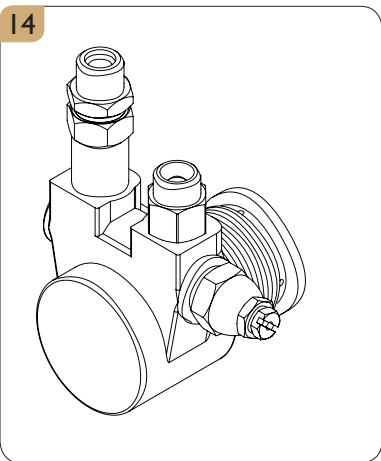

**Note:**

Parts 14 and 15 are options on three-phase models.

Boiler assembly_Markus 2Gr 3 boilers(Group boiler)

Drawing

Boiler assembly_Markus 2Gr 3 boilers(Group boiler)

Spare parts list

POS.	PCS	Part No.	Description
01	1	C30000220	Cone Injector 1/4
02	1	C50010020	13.2*18.2*2.5 1/4 Teflon Gasket
03	2	C25091210	Allen Screw 4X12 Din-912
04	1	C10200110	Office Thermostat 16 A
05	1	C30000290	Plug M 3/8
06	1	C38012000	1200W-230V Office Element
07	2	C30000300	Blind Plug 1/4 Male
08	1	C15100010	Office Cappuccinator Boiler
09	1	C60100076	Temp. Probe + Susp. Steam Pipe Icd
10	2	C50010010	21.1*25.7* 1/2 Teflon Gasket
11	2	C30000200	Thermics Sup. Adaptor 1/2 X 1/2

Rotary pumps

Drawing

Rotary pumps

Spare parts list

POS.	PCS	Part No.	Description
01	I	C60000016	Motor Crem 230V/50Hz
02	I	C60000028	Motor Crem 120V
03	I	C30000019	Cardan Joint Pump
04	I	C30000022	Cardan Joint Pump Flat
05	I	C30000240	PUMP ADAPTOR 3/8 X 3/8
06	I	C30100100	Inlet Water Filter Holder
07	I	C70000009	Tubular Group Filter
*08	I	C30400055	Pump Bypass Condor
09	I	C30369110	Restrictor pin
10	I	C50000130	O-Ring 8 X 1.9
11	I	C65000010	Retention Valve
12	I	C60000030	Pump (Crem Special Treatment)
13	I	C60000031	Piston Bypass Pump (Tec)
14	-	C60000033	Pump Rotary Compact
15	-	CESCMPS00	Motor&Pump Ass Std
16*	-	CESCMPE00	MOTOR&PUMP ASS ECO