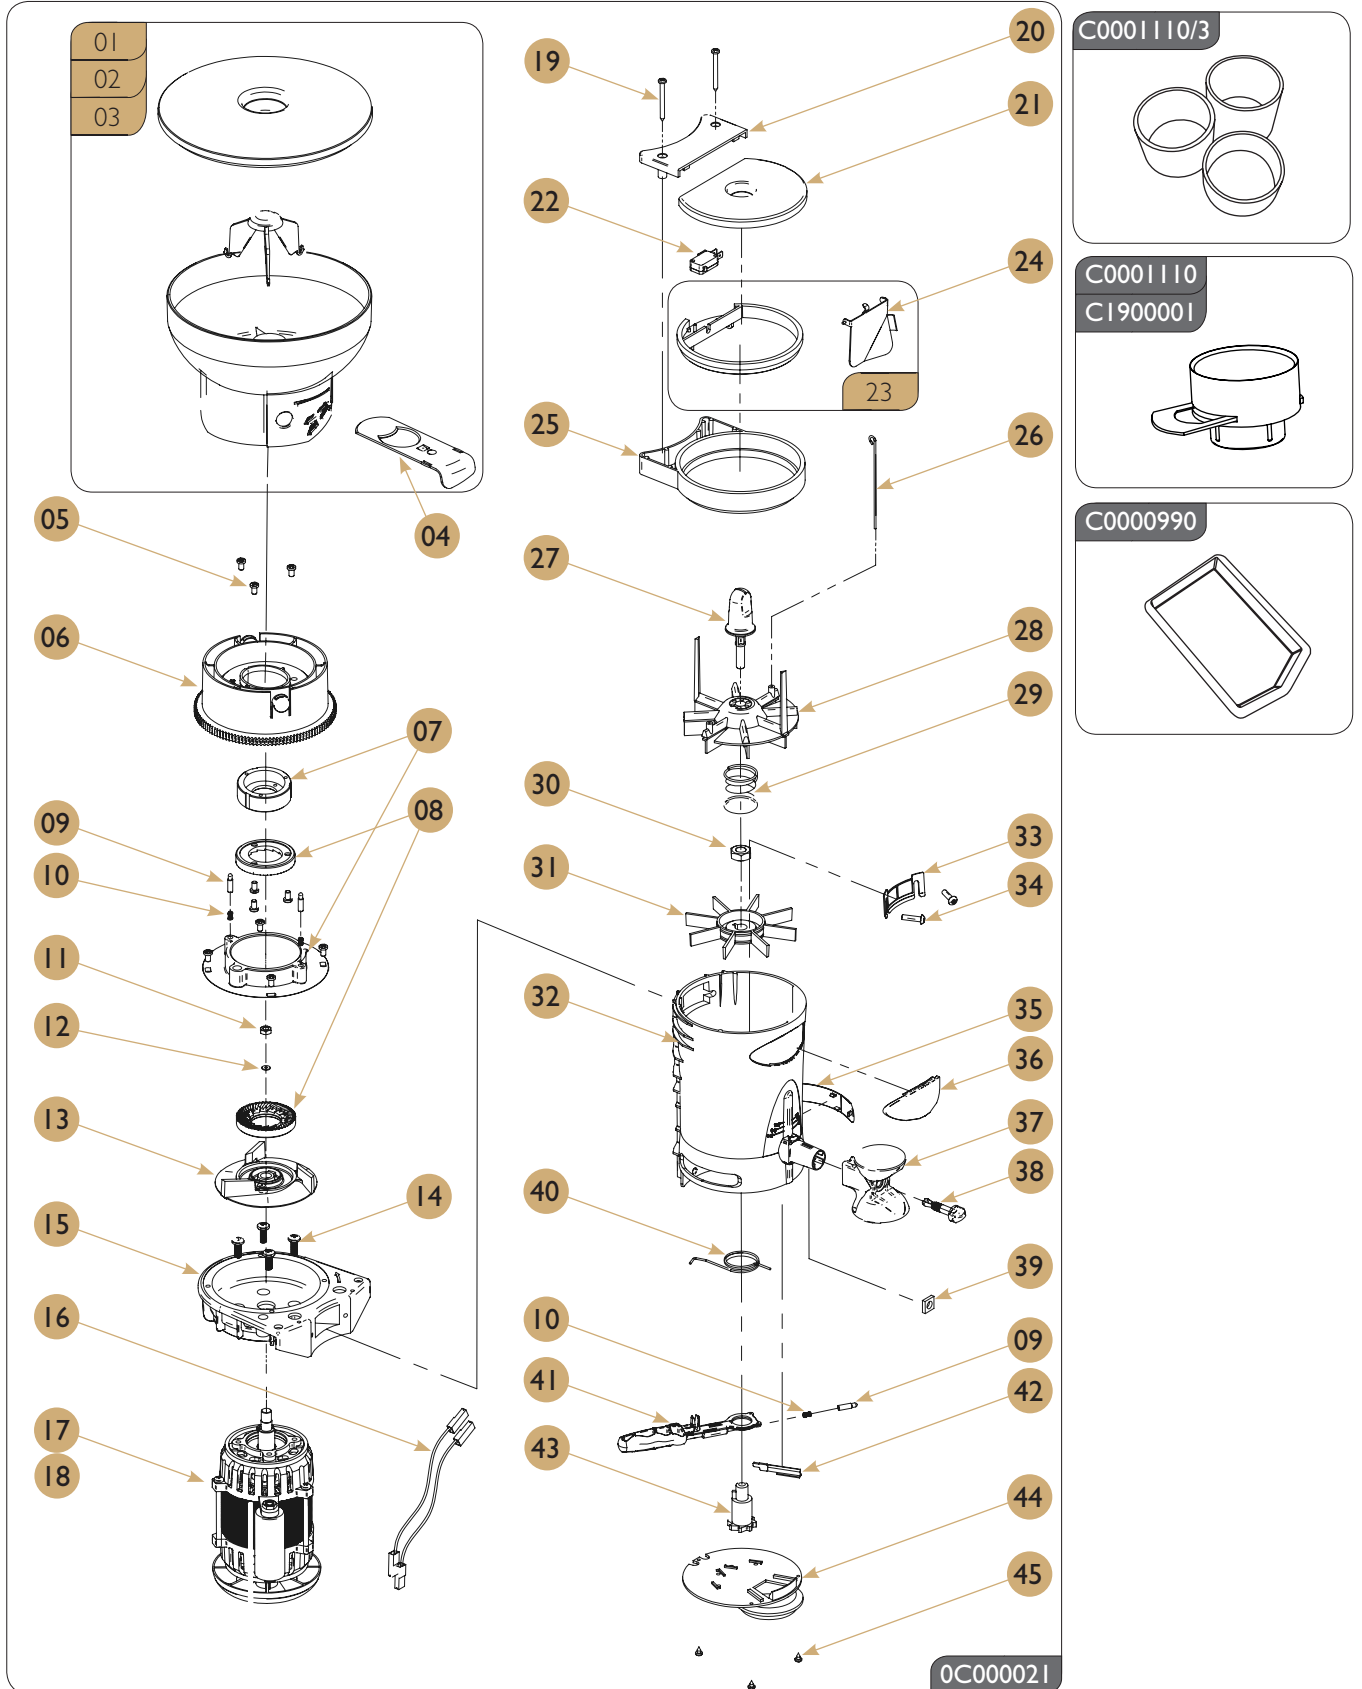

Grinder kit

Drawing

Grinder kit

Spare parts list

POS.	PCS.	Part No.	Description	POS.	PCS.	Part No.	Description
01	1	C0003240	Tolva Completa New Marfil 1/2 Kg	27	1	C0000250	Tuerca Regulacion
02	-	C0003250	Tolva Completa New 1Kg	28	1	C0000160	Estrella Media Y Superior
03	-	C0003260	Tolva Completa New Marfil 2Kg	29	1	C0000280	Muelle Estrella
04	1	C0003080	Lengüeta Cierre Tolva Nueva	30	1	C0000240	Tuerca M-12
05	10	C0000680	Tornillo M5 X 8 Cc	31	1	C0000150	Estrella Inferior
06	1	C0003060	Pletina Reg. Kit New	32	1	C0001600M	Dosificador 600 Gr.
07	1	C0000560	Porta Fresas Y Cabeza Zamack	33	1	C0001630	Chapa Proteccion Dedos
08	1	C0000590	Juego De Fresas D 59 Mm	34	2	C0001770	Tornillo Allen M 5X20
09	3	C0000310	Gatillo Maneta	35	1	C0001580	Tapa Lateral Dosificador Kit
10	3	C0000300	Muelle Gatillo Maneta	36	1	C0001690	Placa Cromada Expobar / Dosific.
11	1	C0000710	Tuerca M10/125 Sujeta Fresas Inferior	37	1	C0001610M	Prensacafe Giratorio
12	1	C0000720	Arandela Sujeta Fresas	38	1	C0001620	Fijacion Prensa Giratorio
13	1	C0000620N	Pala Expulsadora Grinder Kit Nuevo	39	1	C0001680	Tuerca Dosificador Cuadrada
14	4	C0000650	Tornillo M6x16 Sujecion Motor	40	1	C0000260N	Muelle Retroceso Maneta (Kit Mol.)
15	1	C0001210	Sobre Aluminio Negro	41	1	C0001640M	Maneta Dosificador 2008
16	1	C0000480	Cableado Auto Micro	42	1	C0000270	Fleje Dosificador
17	1	C0001200	Motor Grinder Kit Maq.Cafe	43	1	C0000230	Eje Trinq. Giro Dcha. 1-2 Palanca Izq.
18	1	C000120A	Motor Grinder Incorporado 110V.	44	1	C0000140	Tapa Inferior Dosificador
19	2	C0001450	Tornillo Tapeta Microinterruptor	45	3	C0000700	Tornillo Tapa Inf. Dosificador
20	1	C0000430	Tapa Micro Dosificador	--	-	C0001110	Casquillo Tolva Completo
21	1	C0000400	Tapa Dosificador Automatico	--	-	C0001110/3	Conjunto 3 Adaptadores Tolva
22	1	C0000470	Microinterruptor	--	-	C1900001	Adaptador Tolva Still
23	1	C000044C	Aro+Bandera Marfil Izq.	--	-	C0000990	Bandeja Recoge Cafe Grinder Kit
24	-	C000045B	Bandera Aluminio Grinder Kit	--	-	0C000021	Kit Grinder 220 V
25	1	C0001140	Aro Suplem.Dosificador Automat.	--	-	0C000025	Kit Grinder 110V
26	1	C0000460	Varilla Estrella				

Note:

- Part 07 refers to the complete set of porta-strawberries.
- Part 08 refers to the complete set of strawberries.
- Parts C0001110, C0001110 / 3 and C1900001 are adapters for different types of hopper.
- Parts with the part No. C0000990 is the coupling of the drip tray.