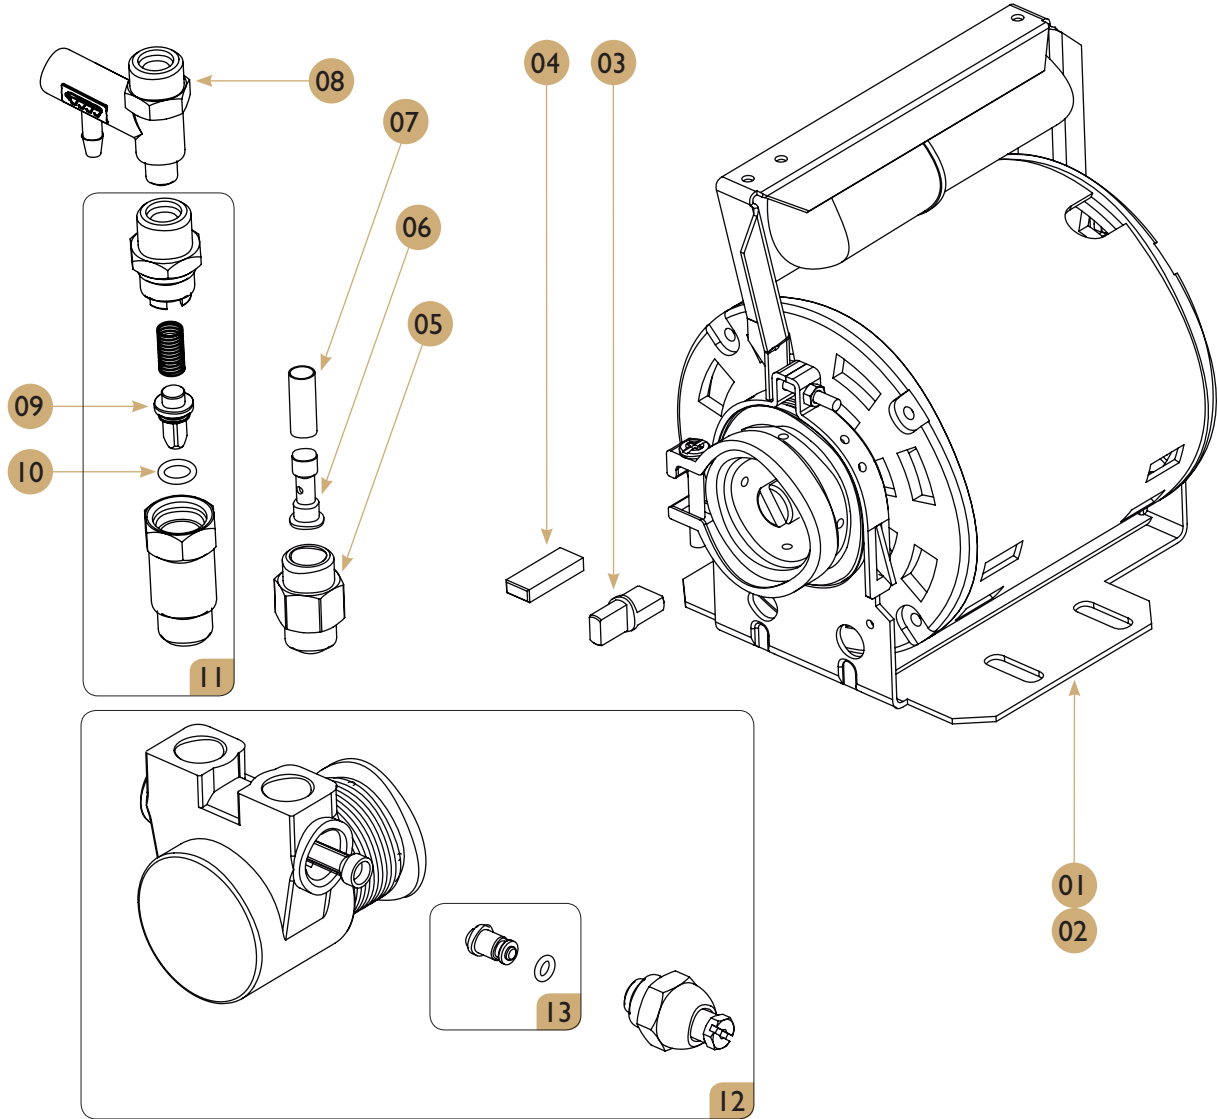

Rotary pumps

Drawing

Rotary pumps

Spare parts list

POS.	PCS	Part No.	Description
01	I	C60000016	Motor Crem 230V/50Hz
02	I	C60000028	Motor Crem 120V
03	I	C30000019	Cardan Joint Pump
04	I	C30000022	Cardan Joint Pump Flat
05	I	C30000240	PUMP ADAPTOR 3/8 X 3/8
06	I	C30100100	Inlet Water Filter Holder
07	I	C70000009	Tubular Group Filter
*08	I	C30400055	Pump Bypass Condor
09	I	C30369110	Restrictor pin
10	I	C50000130	O-Ring 8 X 1.9
11	I	C65000010	Retention Valve
12	I	C60000030	Pump (Crem Special Treatment)
13	I	C60000031	Piston Bypass Pump (Tec)
14	-	C60000033	Pump Rotary Compact
15	-	CESCMPS00	Motor&Pump Ass Std
16*	-	CESCMPE00	MOTOR&PUMP ASS ECO

Note:

Part No. C30400055 and CESCMPPE00 apply to the Markus mini models.