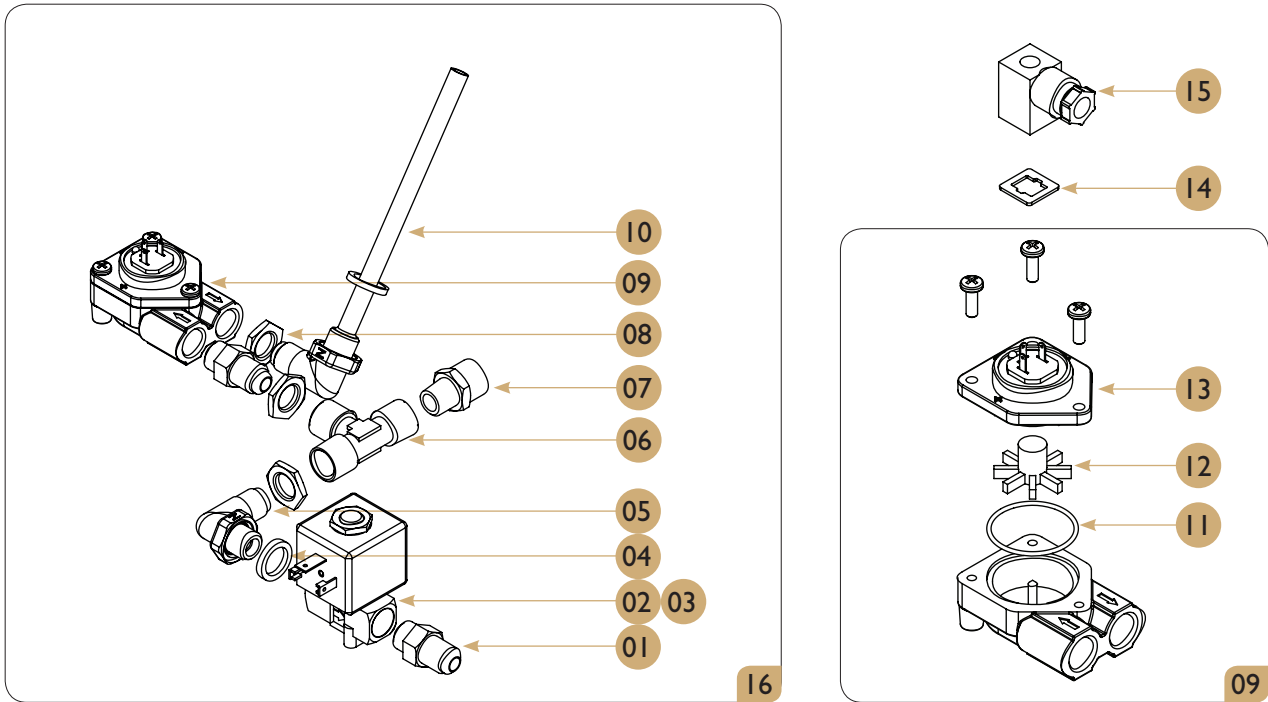

**Note:**

Sets C60000112 and C60000115 do not include no. 17 screws.

The CESC50000 set is designed for threaded group bodies (models prior to 2004).

Pos. 13/14 can be used for old and worn out seals/group heads to ensure proper sealing.

Water supply and drainage set_ Markus mini I Gr

Drawing

Spare parts list

POS.	PCS	Part No.	Description
01	2	C30000510	Conical Adaptor 1/4*1/4 Electron
02	1	C60000100	1/4 X 1/4 Electrovalve Parker 220V
03	1	C60000103	1/4 X 1/4 Electrovalve Parker 120V
04	2	C50010020	13.2*18.2*2.5 1/4 Teflon Gasket
05	1	C30000215	Conical Bend Adaptor 1/4 X 1/4
06	1	C30000000	T H-H-H-1/4 Mini
07	1	C30000002	Buttress 1/4-3/8 Mini
08	3	C30100010	Hexagonal Nut 1/4 Pressostat
09	1	C60100045	Flowmeter UI/Netw. Brass TEF+LED
10	1	C30000220	Cone Injector 1/4
11	1	C60102020	O-Ring Flowmeter
12	1	C60102010	Front Botonera Elen
13	1	C60102040	Flow Meter Lid
14	1	C*45000001	Flow Meter Joint
15	1	C60100055	Flow Meter Connector
16	-	CESC00090	Piping Mini Control I Std&Ta