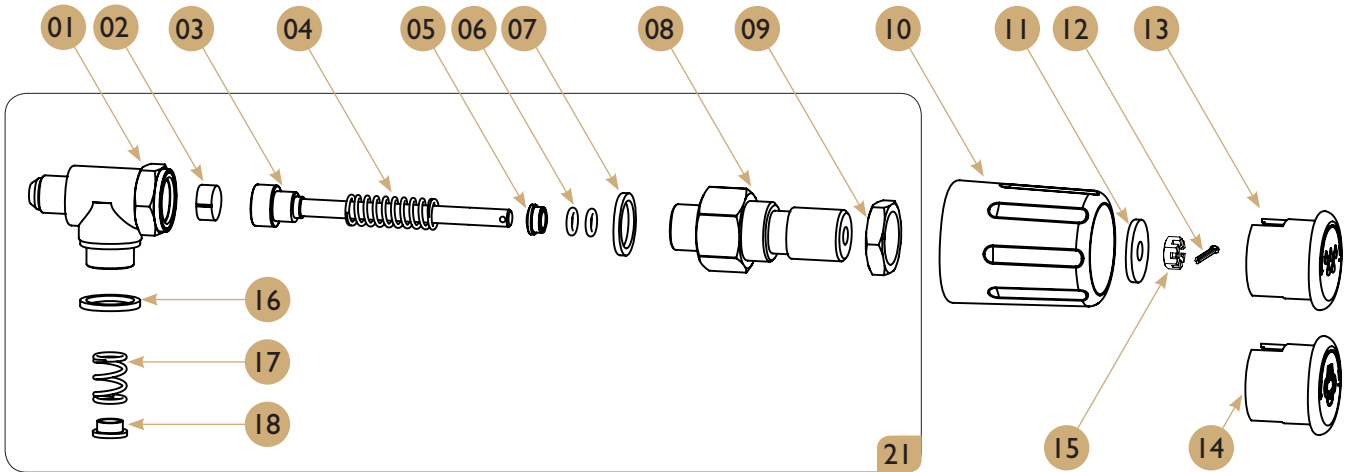

Hot water taps

Drawing

Hot water taps

Spare parts list

POS.	PCS	Part No.	Description
01	1	C30370070	Tap Body
02	1	C30370060	Close Nut
03	1	C30370050	Closing Shaft M-6
04	1	C30370040	Shaft Spring
05	1	C30370065	Push Cap
06	2	C30370020	Shaft Ring
07	1	C30370030	Gasket
08	1	C30370010	Tap Fitting
09	1	C30370140	Tap Fixing Nut
10	1	C40000015	High Group Tap Knob
11	1	C25012521	Stainless Steel Knob Washer
12	1	C30370110	Water/Steam Knob Pin
13	1	C30370130	Steam Tap Knob Anagram
14	1	C30370120	Water Tap Knob Anagram
15	1	C25097960	Steam/Water Tap Nut M6-Din 979
16	1	C50010080	Gasket Tap Steam/Water Teflon
17	1	C30370076	Spring Steam/Water Tap
18	1	C30370077	Gasket Tap Steam/Water Brass
19	1	C30370075	O-Ring 12.1X2.7mm
20	1	C70000010	Nut 3/8 For Steamer
21	-	C15000325	Tap Steam/Water Body
22	-	C30370080	Lanza Agua Mod Classic
23	-	C30000050	Nozzle Water Tap Complete
24	-	C35010056	Hot Water Pipe For High Group
25	-	C15000330	Tap Hot Water Complete
*26	1	C60000100	Parker Solenoid 220V Quarter
*27	-	C60000103	Parker Solenoid 110V Quarter
*28	2	C30000510	Fitting Cone 1/4 X 1/4 Electron
*29	1	C30000003	Male Female Reducer 3 / 8X1 / 4
*30	1	C35010035	Water Throwing Curve

Note:

Parts 21, 22, 23, 24 and 25 are for a machine with automatic water tap.