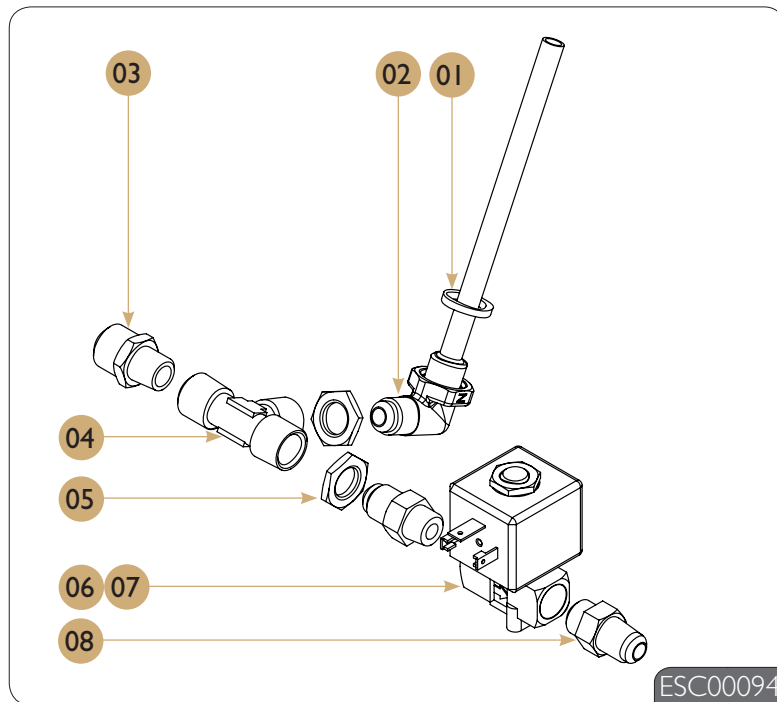

Water supply and drainage set_ Markus mini I Gr

Drawing

Spare parts list

POS.	PCS	Part No.	Description
01	2	C30000510	Conical Adaptor 1/4*1/4 Electron
02	1	C60000100	1/4 X 1/4 Electrovalve Parker 220V
03	1	C60000103	1/4 X 1/4 Electrovalve Parker 120V
04	2	C50010020	13.2*18.2*2.5 1/4 Teflon Gasket
05	1	C30000215	Conical Bend Adaptor 1/4 X 1/4
06	1	C30000000	T H-H-H-1/4 Mini
07	1	C30000002	Buttress 1/4-3/8 Mini
08	3	C30100010	Hexagonal Nut 1/4 Pressostat
09	1	C60100045	Flowmeter UI/Netw. Brass TEF+LED
10	1	C30000220	Cone Injector 1/4
11	1	C60102020	O-Ring Flowmeter
12	1	C60102010	Front Botonera Elen
13	1	C60102040	Flow Meter Lid
14	1	C*45000001	Flow Meter Joint
15	1	C60100055	Flow Meter Connector
16	-	CESC00090	Piping Mini Control I Std&Ta

Water supply and drainage set_ Markus mini 2Gr

Drawing

Spare parts list

POS.	PCS	Part No.	Description
01	1	C60000100	1/4 X 1/4 Electrovalve Parker 220V
02	1	C60000103	1/4 X 1/4 Electrovalve Parker 120V
03	1	C30100010	Hexagonal Nut 1/4 Pressostat
04	1	C35040101	Mini Brass Tube For Battery
05	3	C30000215	Conical Bend Adaptor 1/4 X 1/4
06	2	C35040102	4Ltrs Manifold Tube
07	2	C30000510	Conical Adaptor 1/4*1/4 Electron
08	3	C50010020	13.2*18.2*2.5 1/4 Teflon Gasket
09	2	C60100045	Flowmeter UI/Netw. Brass TEF+LED
10	2	C60102020	O-Ring Flowmeter
11	2	C60102010	Front Botonera Elen
12	2	C60102040	Flow Meter Lid
13	2	C*45000001	Flow Meter Joint
14	2	C60100055	Flow Meter Connector
15	-	CESC00098	Piping Mini Control 2 Std&Ta

Water supply and drainage set_Markus mini pulser I Gr

Drawing

Spare parts list

POS.	PCS	Part No.	Description
01	1	C50010020	13.2*18.2*2.5 1/4 Teflon Gasket
02	1	C30000220	Cone Injector 1/4
03	1	C30000002	Buttress 1/4-3/8 Mini
04	1	C30000000	T H-H-H-1/4 Mini
05	2	C30100010	Hexagonal Nut 1/4 Pressostat
06	1	C60000100	1/4 X 1/4 Electrovalve Parker 220V
07	1	C60000103	1/4 X 1/4 Electrovalve Parker 120V
08	2	C30000510	Conical Adaptor 1/4*1/4 Electron
--	-	ESC00094	Laberinto Minipulser I Gr