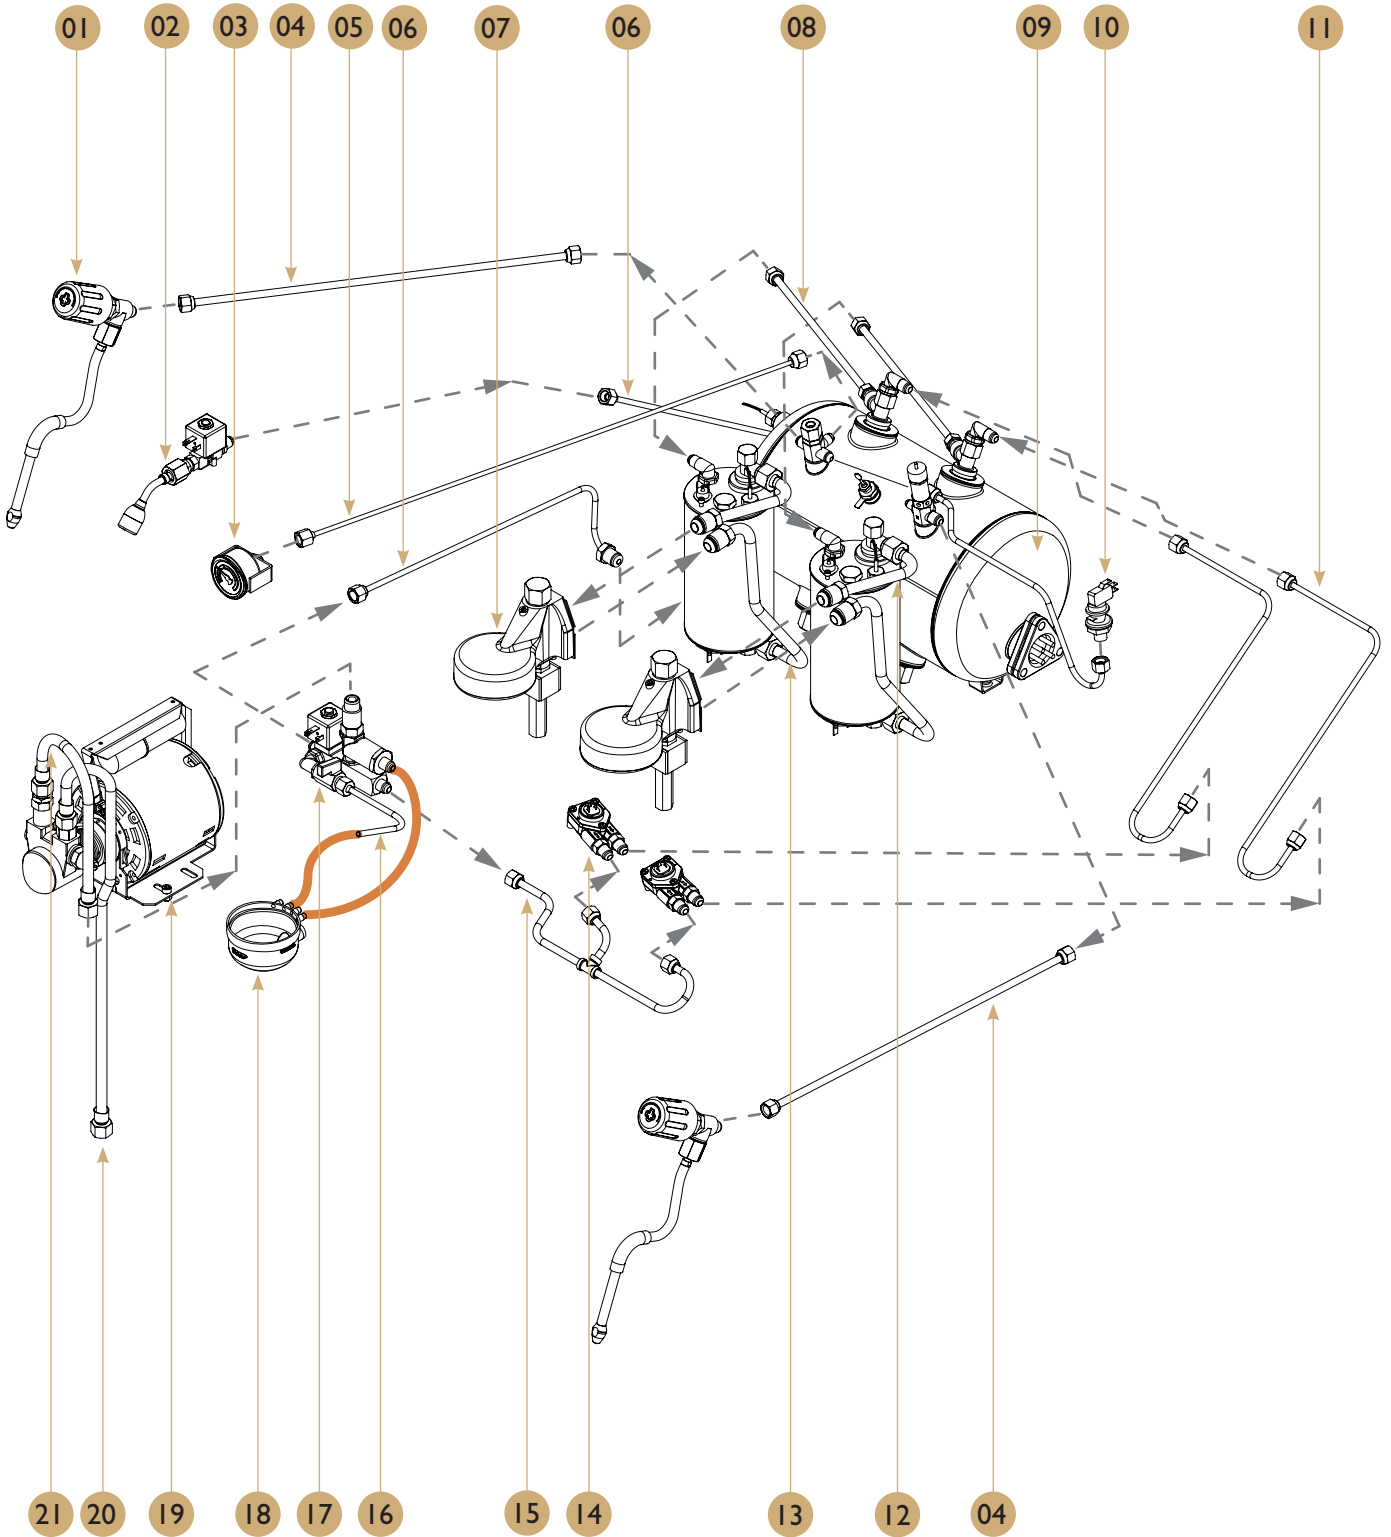

Water system_Markus 2Gr 3 boilers

Drawing

Water system_Markus 2Gr 3 boilers

Spare parts list

POS.	PCS	Part No.	Description
01	2	C15000370	Tap Steam Eleg./Mega ComP 4H BF
02	1	-----	Water throws + E.V. 2-way 1/4G
03	1	C60000062	D-40 One Reading Manometer Orman
04	2	C35040117	4Ltrs Grinder's Steam Pipe
05	1	C35110530	Pipe Manometer
06	2	C35040118	Pipe Water Filling Mini
07	2	C15000050	Group Espresso Preass
08	2	C35110113	Pipe Steam Tap
09	1	-----	Boiler Assembly MARKUS 2GR 3 boilers
10	1	C60000008	Pressostat Piris Ce
11	2	C35020010	Office Water Tube
12	2	C35040476	Entry Tube D12 Office Grinder
13	2	C35110000	Pipe Group Right Return 2Gr
14	2	C60100045	Flowmeter UI/Netw. Brass Tef+Led
15	1	C35110464	Pipe Distribution 2Gr Mc
16	1	C35110012	Pipe Drainage Boiler 2Gr
17	1	CESC00093	Water Spliter
18	1	C70001000	Drain Filter + High Group
19	1	ESC00010	CREM motobomba 220V
20	1	C35900180	180cm Hose
21	1	C35900020	30cm Hose