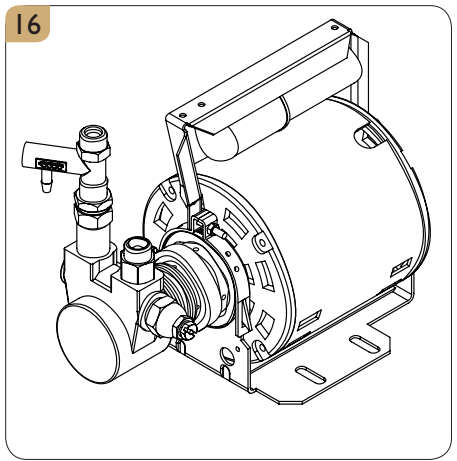

Rotary pumps

Drawing

Rotary pumps

Spare parts list

POS.	PCS	Part No.	Description
01	I	C60000016	Motor Crem 230V/50Hz
02	I	C60000028	Motor Crem 120V
03	I	C30000019	Cardan Joint Pump
04	I	C30000022	Cardan Joint Pump Flat
05	I	C30000240	PUMP ADAPTOR 3/8 X 3/8
06	I	C30100100	Inlet Water Filter Holder
07	I	C70000009	Tubular Group Filter
*08	I	C30400055	Pump Bypass Condor
09	I	C30369110	Restrictor pin
10	I	C50000130	O-Ring 8 X 1.9
11	I	C65000010	Retention Valve
12	I	C60000030	Pump (Crem Special Treatment)
13	I	C60000031	Piston Bypass Pump (Tec)
14	-	C60000033	Pump Rotary Compact
15	-	CESCMPS00	Motor&Pump Ass Std
16*	-	CESCMPE00	MOTOR&PUMP ASS ECO

Note:

Part No. C30400055 and CESCMPPE00 apply to the Markus mini models.