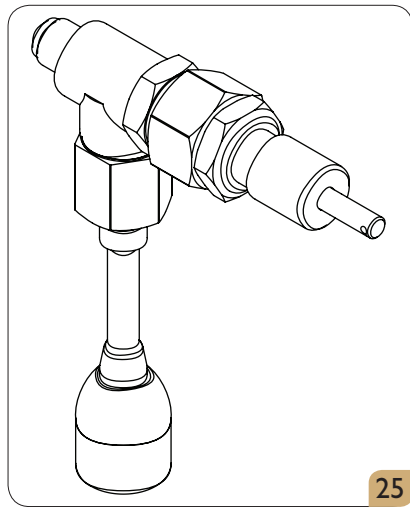

Hot water taps

Drawing

Hot water taps

Spare parts list

POS.	PCS	Part No.	Description
01	1	C30370070	Tap Body
02	1	C30370060	Close Nut
03	1	C30370050	Closing Shaft M-6
04	1	C30370040	Shaft Spring
05	1	C30370065	Push Cap
06	2	C30370020	Shaft Ring
07	1	C30370030	Gasket
08	1	C30370010	Tap Fitting
09	1	C30370140	Tap Fixing Nut
10	1	C40000015	High Group Tap Knob
11	1	C25012521	Stainless Steel Knob Washer
12	1	C30370110	Water/Steam Knob Pin
13	1	C30370130	Steam Tap Knob Anagram
14	1	C30370120	Water Tap Knob Anagram
15	1	C25097960	Steam/Water Tap Nut M6-Din 979
16	1	C50010080	Gasket Tap Steam/Water Teflon
17	1	C30370076	Spring Steam/Water Tap
18	1	C30370077	Gasket Tap Steam/Water Brass
19	1	C30370075	O-Ring 12.1X2.7mm
20	1	C70000010	Nut 3/8 For Steamer
21	-	C15000325	Tap Steam/Water Body
22	-	C30370080	Lanza Agua Mod Classic
23	-	C30000050	Nozzle Water Tap Complete
24	-	C35010056	Hot Water Pipe For High Group
25	-	C15000330	Tap Hot Water Complete
*26	1	C60000100	Parker Solenoid 220V Quarter
*27	-	C60000103	Parker Solenoid 110V Quarter
*28	2	C30000510	Fitting Cone 1/4 X 1/4 Electron
*29	1	C30000003	Male Female Reducer 3 / 8X1 / 4
*30	1	C35010035	Water Throwing Curve

Note:

Parts 21, 22, 23, 24 and 25 are for a machine with automatic water tap.