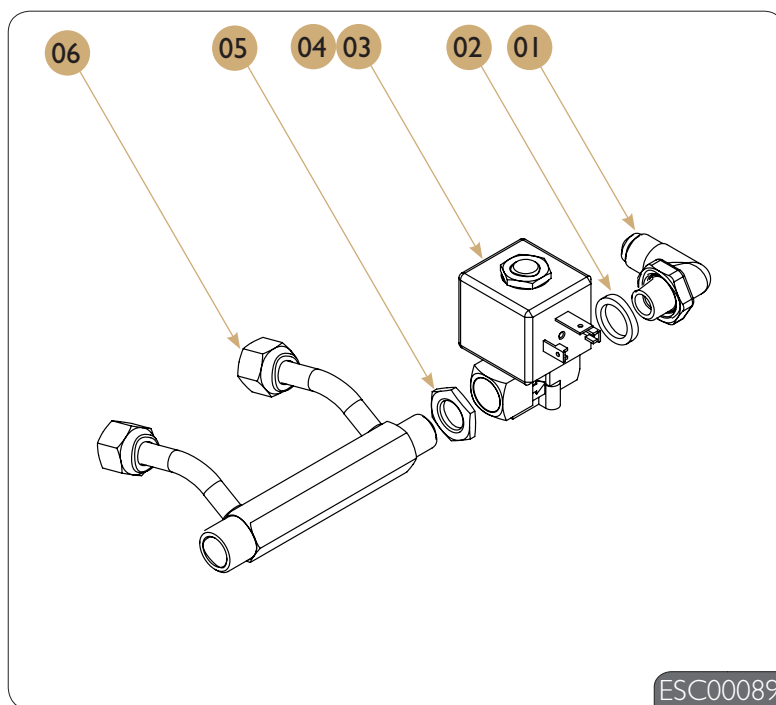

Water supply and drainage set_ Markus mini 2Gr

Drawing

Spare parts list

POS.	PCS	Part No.	Description
01	1	C60000100	1/4 X 1/4 Electrovalve Parker 220V
02	1	C60000103	1/4 X 1/4 Electrovalve Parker 120V
03	1	C30100010	Hexagonal Nut 1/4 Pressostat
04	1	C35040101	Mini Brass Tube For Battery
05	3	C30000215	Conical Bend Adaptor 1/4 X 1/4
06	2	C35040102	4Ltrs Manifold Tube
07	2	C30000510	Conical Adaptor 1/4*1/4 Electron
08	3	C50010020	13.2*18.2*2.5 1/4 Teflon Gasket
09	2	C60100045	Flowmeter UI/Netw. Brass TEF+LED
10	2	C60102020	O-Ring Flowmeter
11	2	C60102010	Front Botonera Elen
12	2	C60102040	Flow Meter Lid
13	2	C*45000001	Flow Meter Joint
14	2	C60100055	Flow Meter Connector
15	-	CESC00098	Piping Mini Control 2 Std&Ta

Water supply and drainage set_Markus mini pulser I Gr

Drawing

Spare parts list

POS.	PCS	Part No.	Description
01	1	C50010020	13.2*18.2*2.5 1/4 Teflon Gasket
02	1	C30000220	Cone Injector 1/4
03	1	C30000002	Buttress 1/4-3/8 Mini
04	1	C30000000	T H-H-H-1/4 Mini
05	2	C30100010	Hexagonal Nut 1/4 Pressostat
06	1	C60000100	1/4 X 1/4 Electrovalve Parker 220V
07	1	C60000103	1/4 X 1/4 Electrovalve Parker 120V
08	2	C30000510	Conical Adaptor 1/4*1/4 Electron
--	-	ESC00094	Laberinto Minipulser I Gr

Water supply and drainage set_Markus mini pulser 2Gr

Drawing

Spare parts list

POS.	PCS	Part No.	Description
01	1	C30000215	Conical Bend Adaptor 1/4 X 1/4
02	1	C50010020	13.2*18.2*2.5 1/4 Teflon Gasket
03	1	C60000100	1/4 X 1/4 Electrovalve Parker 220V
04	1	C60000103	1/4 X 1/4 Electrovalve Parker 120V
05	1	C30100010	Hexagonal Nut 1/4 Pressostat
06	1	C35040101	Mini Brass Tube For Battery
--	-	ESC00089	Laberinto Minipulser 2 Gr