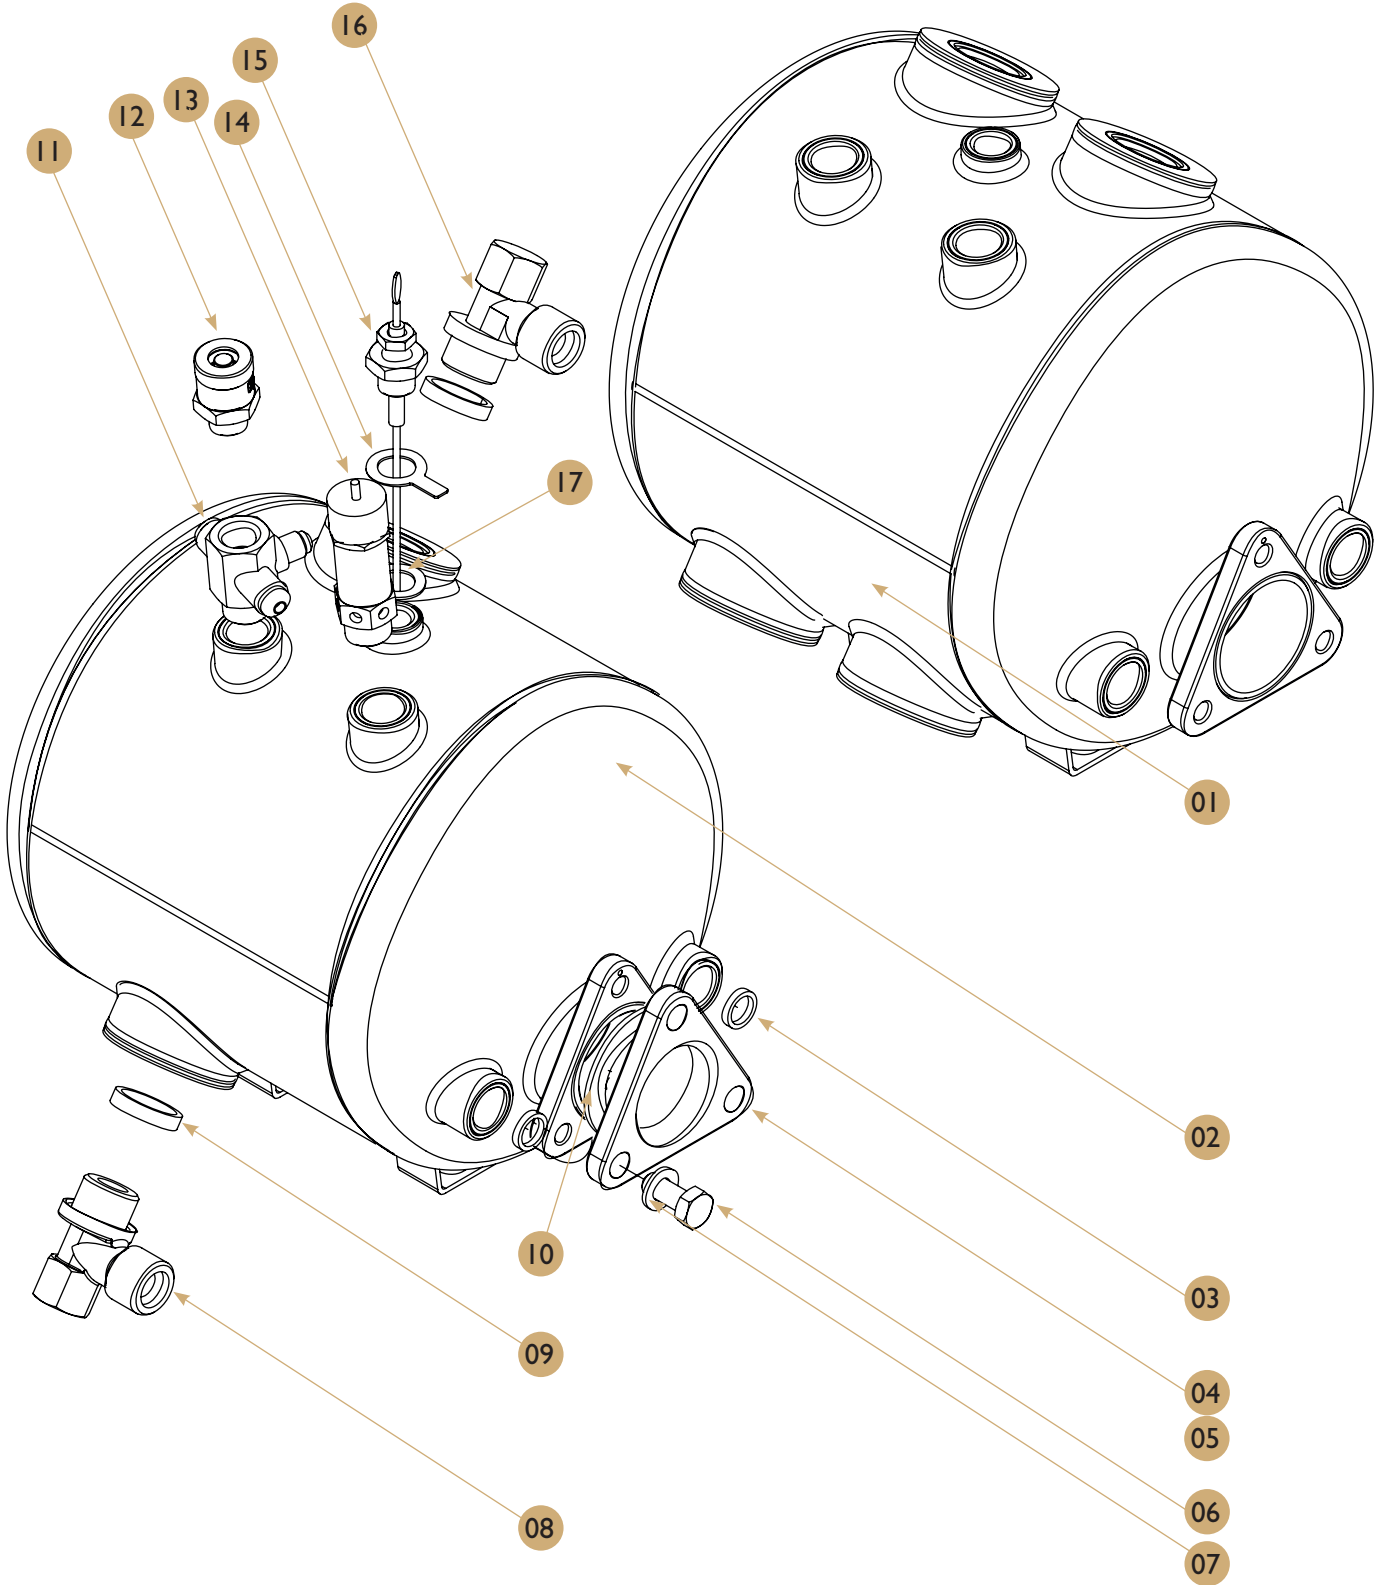

**Note:**

In models designed for tall cups, parts 13, 14 and 15 are replaced by parts 22 (x2) and 23.

Water system_Markus 2Gr 3 boilers

Drawing

Water system_Markus 2Gr 3 boilers

Spare parts list

POS.	PCS	Part No.	Description
01	2	C15000370	Tap Steam Eleg./Mega ComP 4H BF
02	1	-----	Water throws + E.V. 2-way 1/4G
03	1	C60000062	D-40 One Reading Manometer Orman
04	2	C35040117	4Ltrs Grinder's Steam Pipe
05	1	C35110530	Pipe Manometer
06	2	C35040118	Pipe Water Filling Mini
07	2	C15000050	Group Espresso Preass
08	2	C35110113	Pipe Steam Tap
09	1	-----	Boiler Assembly MARKUS 2GR 3 boilers
10	1	C60000008	Pressostat Piris Ce
11	2	C35020010	Office Water Tube
12	2	C35040476	Entry Tube D12 Office Grinder
13	2	C35110000	Pipe Group Right Return 2Gr
14	2	C60100045	Flowmeter UI/Netw. Brass Tef+Led
15	1	C35110464	Pipe Distribution 2Gr Mc
16	1	C35110012	Pipe Drainage Boiler 2Gr
17	1	CESC00093	Water Spliter
18	1	C70001000	Drain Filter + High Group
19	1	ESC00010	CREM motobomba 220V
20	1	C35900180	180cm Hose
21	1	C35900020	30cm Hose

Boiler assembly_Markus mini

Drawing

Boiler assembly_Markus mini

Spare parts list

POS.	PCS	Part No.	Description
01	1	C15100016	Copper Boiler 2Gr 6Lt
02	1	C15100018	Boiler Copper 1Gr 6L
03	2	C50010050	3/8 Boiler's Connector Teflon Gaske
04	1	C38025001	2500W-230V- 6L Copper Element
05	-	C38020000	2000W-120V- 6L Copper Element
06	1	C25093320	Hexagonal Head Screw 8X20 Din 933
07	1	C25012530	Flat Washer M-8 Din-125
08	1	C30000210	Thermics Inf. Adaptor-1/2X1/2X1/4
09	2	C50010010	21.1*25.7* 1/2 Teflon Gasket
10	1	C50010030	40*52*2 Element Teflon Gasket
11	1	C30000110	3 Tracks Adaptor 1/4 * 1/4 * 1/8
12	1	C65000200	Non Suction Valve
13	1	C65000110	Cn10 Ptfе Ce Safety Valve
14	1	C25000003	Still Ground Washer
15	1	C60100040	Water Level Probe 1/4
16	1	C30000200	Thermics Sup. Adaptor 1/2 X 1/2
17	1	C25679812	M12 Washer Form A