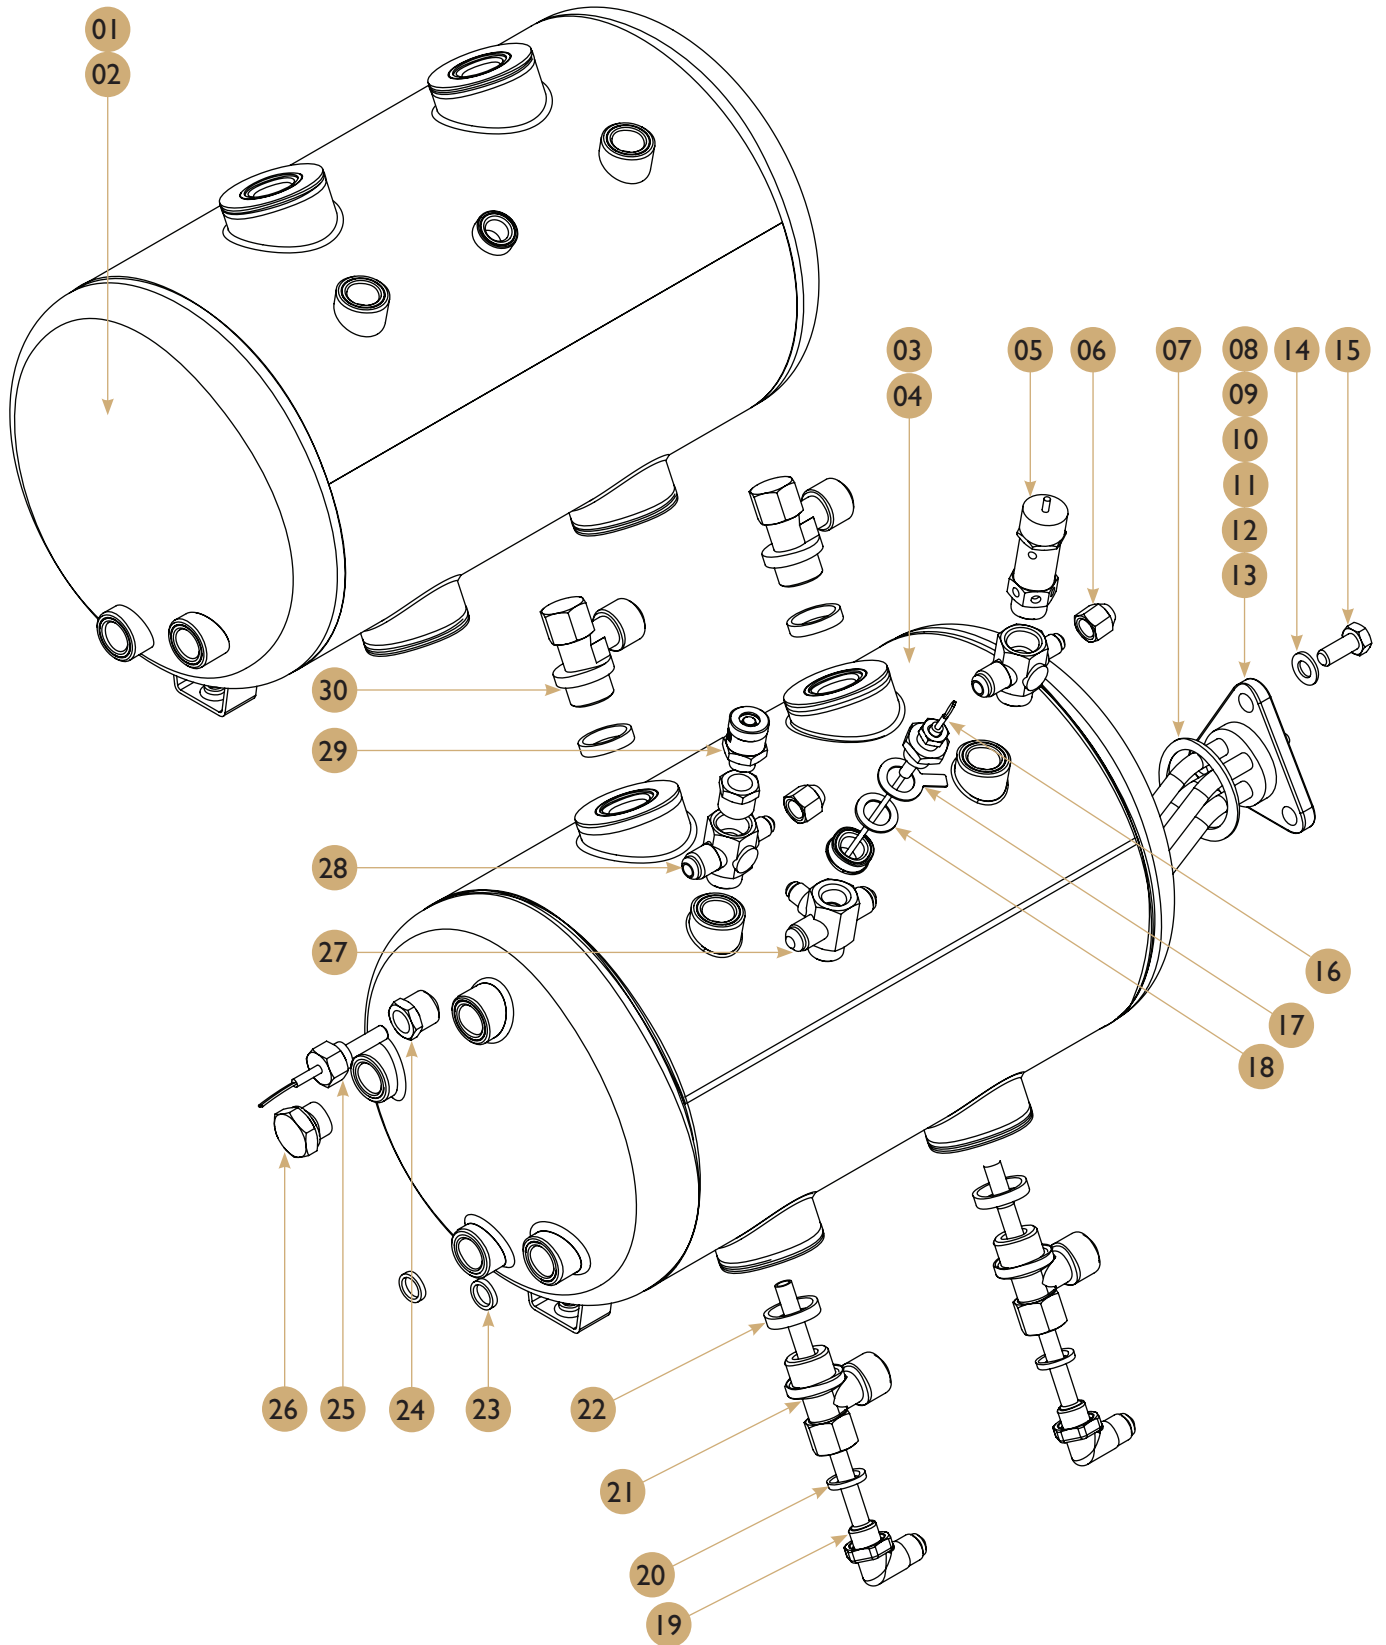

Boiler assembly_Markus 2Gr

Drawing

Boiler assembly_Markus 2Gr

Spare parts list

POS.	PCS	Part No.	Description
01	1	C15100025	Boiler 2Gr.Mc. 11 Gallon
02	-	C15100035	Boiler 3Gr.Mc. 17 Gallon
03	1	C15100020	Boiler 2Gr 11Lts.
04	-	C50010030	40*52*2 Element Teflon Gasket
05	1	C65000110	Cn10 Ptfе Ce Safety Valve
06	2	C30000315	Bling Plug 1/8 Female
07	1	C50010030	40*52*2 Element Teflon Gasket
08	1	C38027000	3050W.230V- 2Gr Element
09	-	C30834503	3450 W 230 V 2 Gr Element
10	-	C38020000	Copper Resisten.2000W-6L 120V.
*11	-	C38045000	4500W-230V 2Gr Element
12	-	C38040000	4000 W- 230V 3Gr Element
*13	-	C38060000	6000W.230V-3Gr Element
14	1	C25012530	Flat Washer M-8 Din-125
15	1	C25093320	Hexagonal Head Screew 8X20 Din 933
16	1	C60100040	Water Level Probe 1/4
17	1	C25000003	Still Ground Washer
18	1	C25679812	M12 Washer Form A
19	2	C30000220	Cone Injector 1/4
*20	2	C50010020	13.2*18.2*2.5 1/4 Teflon Gasket
21	2	C30000210	Thermics Inf. Adaptor-1/2X1/2X1/4
22	4	C50010010	21.1*25.7* 1/2 Teflon Gasket
23	2	C50010050	3/8 Boiler's Connector Teflon Gaske
24	2	C30000003	Reducer Male-Female-3/8 - 1/4
25	1	C60100076	Temp. Probe + Susp. Steam Pipe lcd
26	1	C30000290	Plug M 3/8
*27	-	C30000110	Fitting 3-Way 1/4 * 1/4 * 1/8
28	2	C30000100	2 Tracks Adaptor- 1/4 X 1/8
29	1	C65000200	Non Suction Valve
30	2	C30000200	Thermics Sup. Adaptor 1/2 X 1/2

Note:

- The parts 11 and 13 are options on three-phase models.
- The parts 27 is mounted on non-supplemented control models of steam.