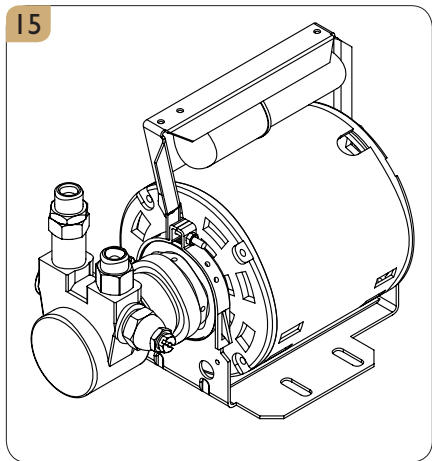

Rotary pumps

Drawing

Rotary pumps

Spare parts list

POS.	PCS	Part No.	Description
01	I	C60000016	Motor Crem 230V/50Hz
02	I	C60000028	Motor Crem 120V
03	I	C30000019	Cardan Joint Pump
04	I	C30000022	Cardan Joint Pump Flat
05	I	C30000240	PUMP ADAPTOR 3/8 X 3/8
06	I	C30100100	Inlet Water Filter Holder
07	I	C70000009	Tubular Group Filter
*08	I	C30400055	Pump Bypass Condor
09	I	C30369110	Restrictor pin
10	I	C50000130	O-Ring 8 X 1.9
11	I	C65000010	Retention Valve
12	I	C60000030	Pump (Crem Special Treatment)
13	I	C60000031	Piston Bypass Pump (Tec)
14	-	C60000033	Pump Rotary Compact
15	-	CESCMPS00	Motor&Pump Ass Std
16*	-	CESCMPE00	MOTOR&PUMP ASS ECO

Note:

Part No. C30400055 and CESCMPPE00 apply to the Markus mini models.