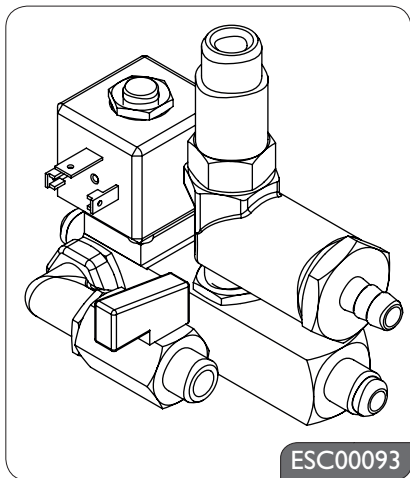

Water supply and drainage set_Markus 2Gr

Drawing

Water supply and drainage set_Markus 2Gr

Spare parts list

POS.	PCS	Part No.	Description
01	1	C60000105	50/60Hz 220V Solenoid Electrovalve
02	1	C50000105	Large Autofill Solenoid Gasket
03	1	C50000110	Small Autofill Solenoid Gasket
04	1	C30000215	Conical Bend Adaptor 1/4 X 1/4
05	3	C30100010	Hexagonal Nut 1/4 Pressostat
06	1	C30100033	Distributor Mc
07	1	I860016	Tap Drainage G1/4M-G1/4F Right
08	1	C30369100	Relief Valve Body
09	1	C50000020	Gasket For Motor
10	1	C55000030	Expansion Valve Spring
11	1	C50010040	21.7*25.7*2 G/C-G Teflon Gasket
12	1	C30369135	Barb Fitting 1/2 * 1/4 G/C
13	1	C30369110	HOUSING RING
14	1	C50000130	O-Ring 8 X 1.9
--	1	C65000031	Retent+Expans.Valve Set No Hole
--	1	C65000020	Expansion Valve Complete
--	1	CTAV7-26	Load Valve
--	-	ESC49995	Solenoid Plate Joint Base +
--	-	CESC00093	Water Spliter

Important:

When ordering a replacement for electrovalve no. 1, specify if the machine operates at 230 V or 120 V.