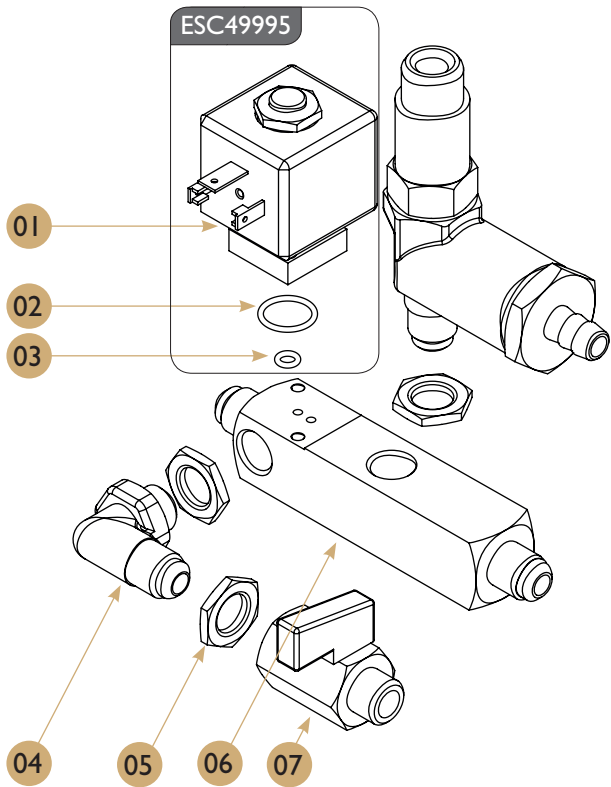

Water supply and drainage set_Markus mini pulser I Gr

Drawing

Spare parts list

POS.	PCS	Part No.	Description
01	1	C50010020	13.2*18.2*2.5 1/4 Teflon Gasket
02	1	C30000220	Cone Injector 1/4
03	1	C30000002	Buttress 1/4-3/8 Mini
04	1	C30000000	T H-H-H-1/4 Mini
05	2	C30100010	Hexagonal Nut 1/4 Pressostat
06	1	C60000100	1/4 X 1/4 Electrovalve Parker 220V
07	1	C60000103	1/4 X 1/4 Electrovalve Parker 120V
08	2	C30000510	Conical Adaptor 1/4*1/4 Electron
--	-	ESC00094	Laberinto Minipulser I Gr

Water supply and drainage set_Markus mini pulser 2Gr

Drawing

Spare parts list

POS.	PCS	Part No.	Description
01	1	C30000215	Conical Bend Adaptor 1/4 X 1/4
02	1	C50010020	13.2*18.2*2.5 1/4 Teflon Gasket
03	1	C60000100	1/4 X 1/4 Electrovalve Parker 220V
04	1	C60000103	1/4 X 1/4 Electrovalve Parker 120V
05	1	C30100010	Hexagonal Nut 1/4 Pressostat
06	1	C35040101	Mini Brass Tube For Battery
--	-	ESC00089	Laberinto Minipulser 2 Gr

Water supply and drainage set_Markus 2Gr

Drawing

Water supply and drainage set_Markus 2Gr

Spare parts list

POS.	PCS	Part No.	Description
01	1	C60000105	50/60Hz 220V Solenoid Electrovalve
02	1	C50000105	Large Autofill Solenoid Gasket
03	1	C50000110	Small Autofill Solenoid Gasket
04	1	C30000215	Conical Bend Adaptor 1/4 X 1/4
05	3	C30100010	Hexagonal Nut 1/4 Pressostat
06	1	C30100033	Distributor Mc
07	1	I860016	Tap Drainage G1/4M-G1/4F Right
08	1	C30369100	Relief Valve Body
09	1	C50000020	Gasket For Motor
10	1	C55000030	Expansion Valve Spring
11	1	C50010040	21.7*25.7*2 G/C-G Teflon Gasket
12	1	C30369135	Barb Fitting 1/2 * 1/4 G/C
13	1	C30369110	HOUSING RING
14	1	C50000130	O-Ring 8 X 1.9
--	1	C65000031	Retent+Expans.Valve Set No Hole
--	1	C65000020	Expansion Valve Complete
--	1	CTAV7-26	Load Valve
--	-	ESC49995	Solenoid Plate Joint Base +
--	-	CESC00093	Water Spliter