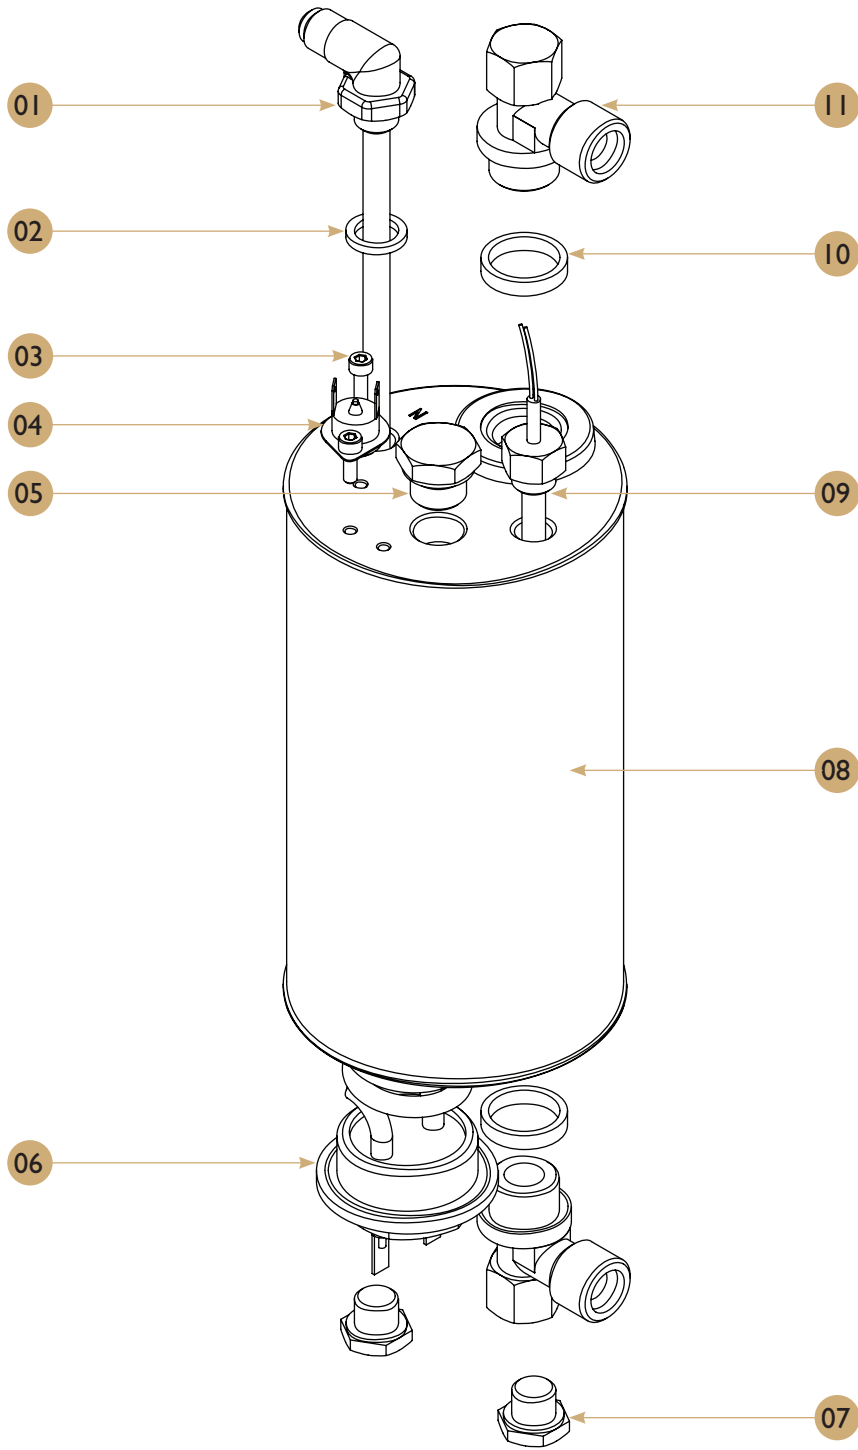

Boiler assembly_Markus 2Gr 3 boilers(Group boiler)

Drawing

Boiler assembly_Markus 2Gr 3 boilers(Group boiler)

Spare parts list

POS.	PCS	Part No.	Description
01	1	C30000220	Cone Injector 1/4
02	1	C50010020	13.2*18.2*2.5 1/4 Teflon Gasket
03	2	C25091210	Allen Screw 4X12 Din-912
04	1	C10200110	Office Thermostat 16 A
05	1	C30000290	Plug M 3/8
06	1	C38012000	1200W-230V Office Element
07	2	C30000300	Blind Plug 1/4 Male
08	1	C15100010	Office Cappuccinator Boiler
09	1	C60100076	Temp. Probe + Susp. Steam Pipe Icd
10	2	C50010010	21.1*25.7* 1/2 Teflon Gasket
11	2	C30000200	Thermics Sup. Adaptor 1/2 X 1/2