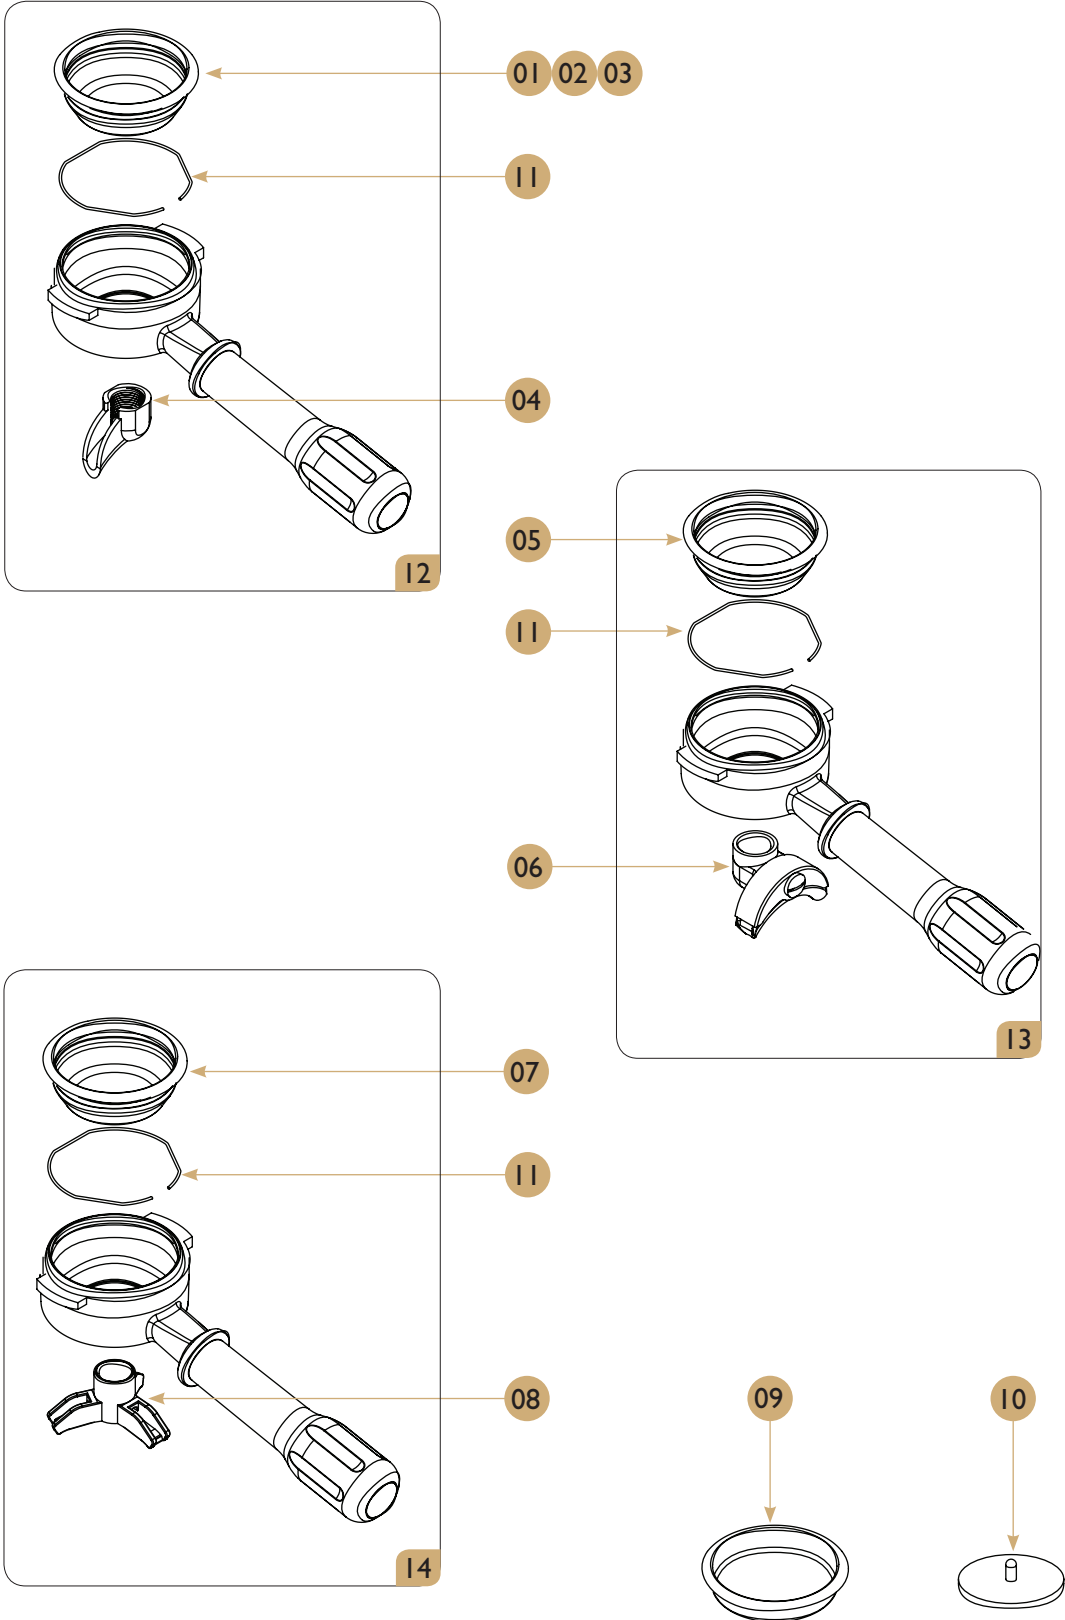

Portafilters

Drawing

Portafilters

Spare parts list

POS.	PCS	Part No.	Description
01	-	C75000059	1 Cup Filter 6 Gr
02	-	C75000037	1 Cup Filter 6,5 Gr
03	-	C75000031	1 Cup Filter (7Gr)
04	-	C75000050	Spout 1 Cup
05	-	C75000041	2 Cup Filter (14Gr)
06	-	C75000060	Spout 2Cups
07	-	C75000049	3 Cup Filter (21Gr)
08	-	C75000070	Spout 3 Cups
09	-	C75000020	Blind Cup
10	-	C75000000	Blind Rubber Filter
11	-	C75000120	Filter Spring
12	-	C75001500	Portafilter 1 Cup Std Incl Filter
13	-	C75002500	Portafilter 2 Cups Std Incl Filter
14	-	C75003000	Portafilter 3 Cups Std Incl Filter