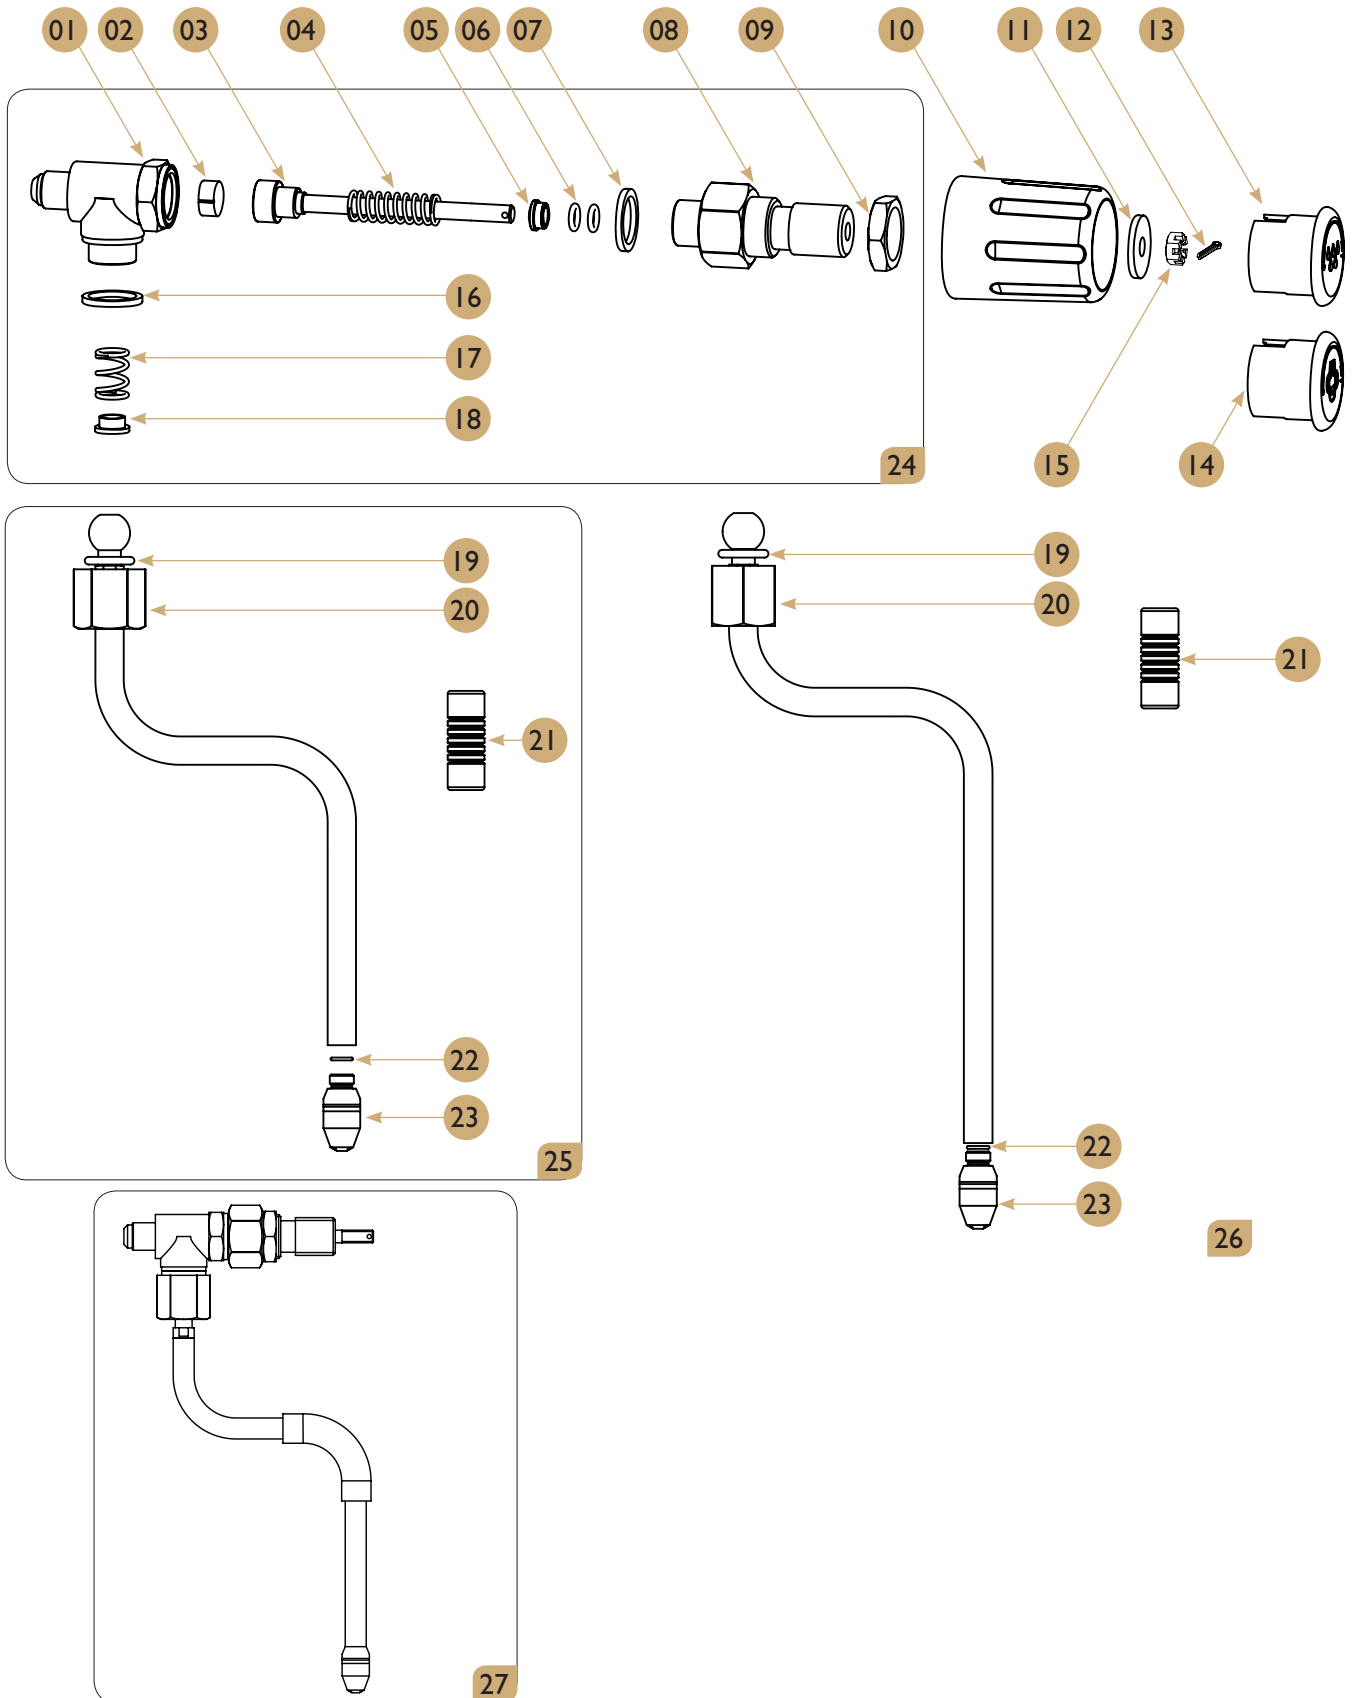

Steam tap

Drawing

Steam tap

Spare parts list

POS.	PCS	Part No.	Description
01	1	C30370070	Tap Body
02	1	C30370060	Close Nut
03	1	C30370050	Closing Shaft M-6
04	1	C30370040	Shaft Spring
05	1	C30370065	Push Cap
06	2	C30370020	Shaft Ring
07	1	C30370030	Gasket
08	1	C30370010	Tap Fitting
09	1	C30370140	Tap Fixing Nut
10	1	C40000015	High Group Tap Knob
11	1	C25012521	Stainless Steel Knob Washer
12	1	C30370110	Water/Steam Knob Pin
13	1	C30370130	Steam Tap Knob Anagram
14	1	C30370120	Water Tap Knob Anagram
15	1	C25097960	Steam/Water Tap Nut M6-Din 979
16	1	C50010080	Gasket Tap Steam/Water Teflon
17	1	C30370076	Spring Steam/Water Tap
18	1	C30370077	Gasket Tap Steam/Water Brass
19	1	C30370075	O-Ring 12.1X2.7mm
20	1	C70000010	Nut 3/8 For Steamer
21	1	C70000035	Protection Rubber
22	1	C50010090	O-Ring 6*1
23	1	C30370195	Nozzle Steam Tap 3H M8.5 With Gaske
24	1	C15000325	Tap Steam/Water Body
25	-	C30370095	Pipe Steam Eleg./Megacrem Wo Nozzle
26	-	C35010052	Pipe Steam Eleg./Mega Ta Wo Nozzle
27	-	C15000370	Tap Steam Eleg./Mega Comp 4H Bf