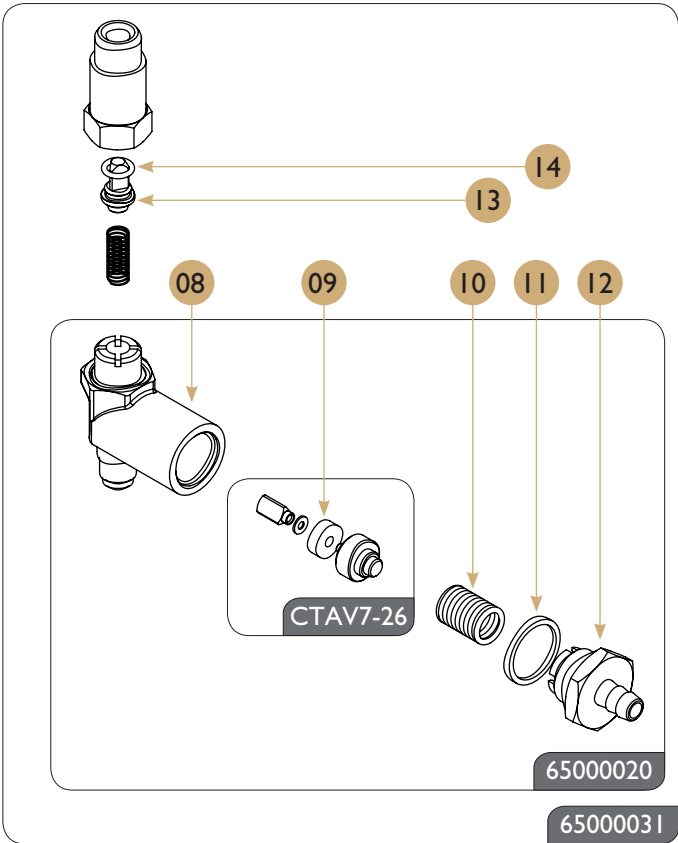

Water supply and drainage set_Markus mini pulser I Gr

Drawing

Spare parts list

POS.	PCS	Part No.	Description
01	1	C50010020	13.2*18.2*2.5 1/4 Teflon Gasket
02	1	C30000220	Cone Injector 1/4
03	1	C30000002	Buttress 1/4-3/8 Mini
04	1	C30000000	T H-H-H-1/4 Mini
05	2	C30100010	Hexagonal Nut 1/4 Pressostat
06	1	C60000100	1/4 X 1/4 Electrovalve Parker 220V
07	1	C60000103	1/4 X 1/4 Electrovalve Parker 120V
08	2	C30000510	Conical Adaptor 1/4*1/4 Electron
--	-	ESC00094	Laberinto Minipulser I Gr

Water supply and drainage set_Markus mini pulser 2Gr

Drawing

Spare parts list

POS.	PCS	Part No.	Description
01	1	C30000215	Conical Bend Adaptor 1/4 X 1/4
02	1	C50010020	13.2*18.2*2.5 1/4 Teflon Gasket
03	1	C60000100	1/4 X 1/4 Electrovalve Parker 220V
04	1	C60000103	1/4 X 1/4 Electrovalve Parker 120V
05	1	C30100010	Hexagonal Nut 1/4 Pressostat
06	1	C35040101	Mini Brass Tube For Battery
--	-	ESC00089	Laberinto Minipulser 2 Gr

Water supply and drainage set_Markus 2Gr

Drawing

Water supply and drainage set_Markus 2Gr

Spare parts list

POS.	PCS	Part No.	Description
01	1	C60000105	50/60Hz 220V Solenoid Electrovalve
02	1	C50000105	Large Autofill Solenoid Gasket
03	1	C50000110	Small Autofill Solenoid Gasket
04	1	C30000215	Conical Bend Adaptor 1/4 X 1/4
05	3	C30100010	Hexagonal Nut 1/4 Pressostat
06	1	C30100033	Distributor Mc
07	1	I860016	Tap Drainage G1/4M-G1/4F Right
08	1	C30369100	Relief Valve Body
09	1	C50000020	Gasket For Motor
10	1	C55000030	Expansion Valve Spring
11	1	C50010040	21.7*25.7*2 G/C-G Teflon Gasket
12	1	C30369135	Barb Fitting 1/2 * 1/4 G/C
13	1	C30369110	HOUSING RING
14	1	C50000130	O-Ring 8 X 1.9
--	1	C65000031	Retent+Expans.Valve Set No Hole
--	1	C65000020	Expansion Valve Complete
--	1	CTAV7-26	Load Valve
--	-	ESC49995	Solenoid Plate Joint Base +
--	-	CESC00093	Water Spliter