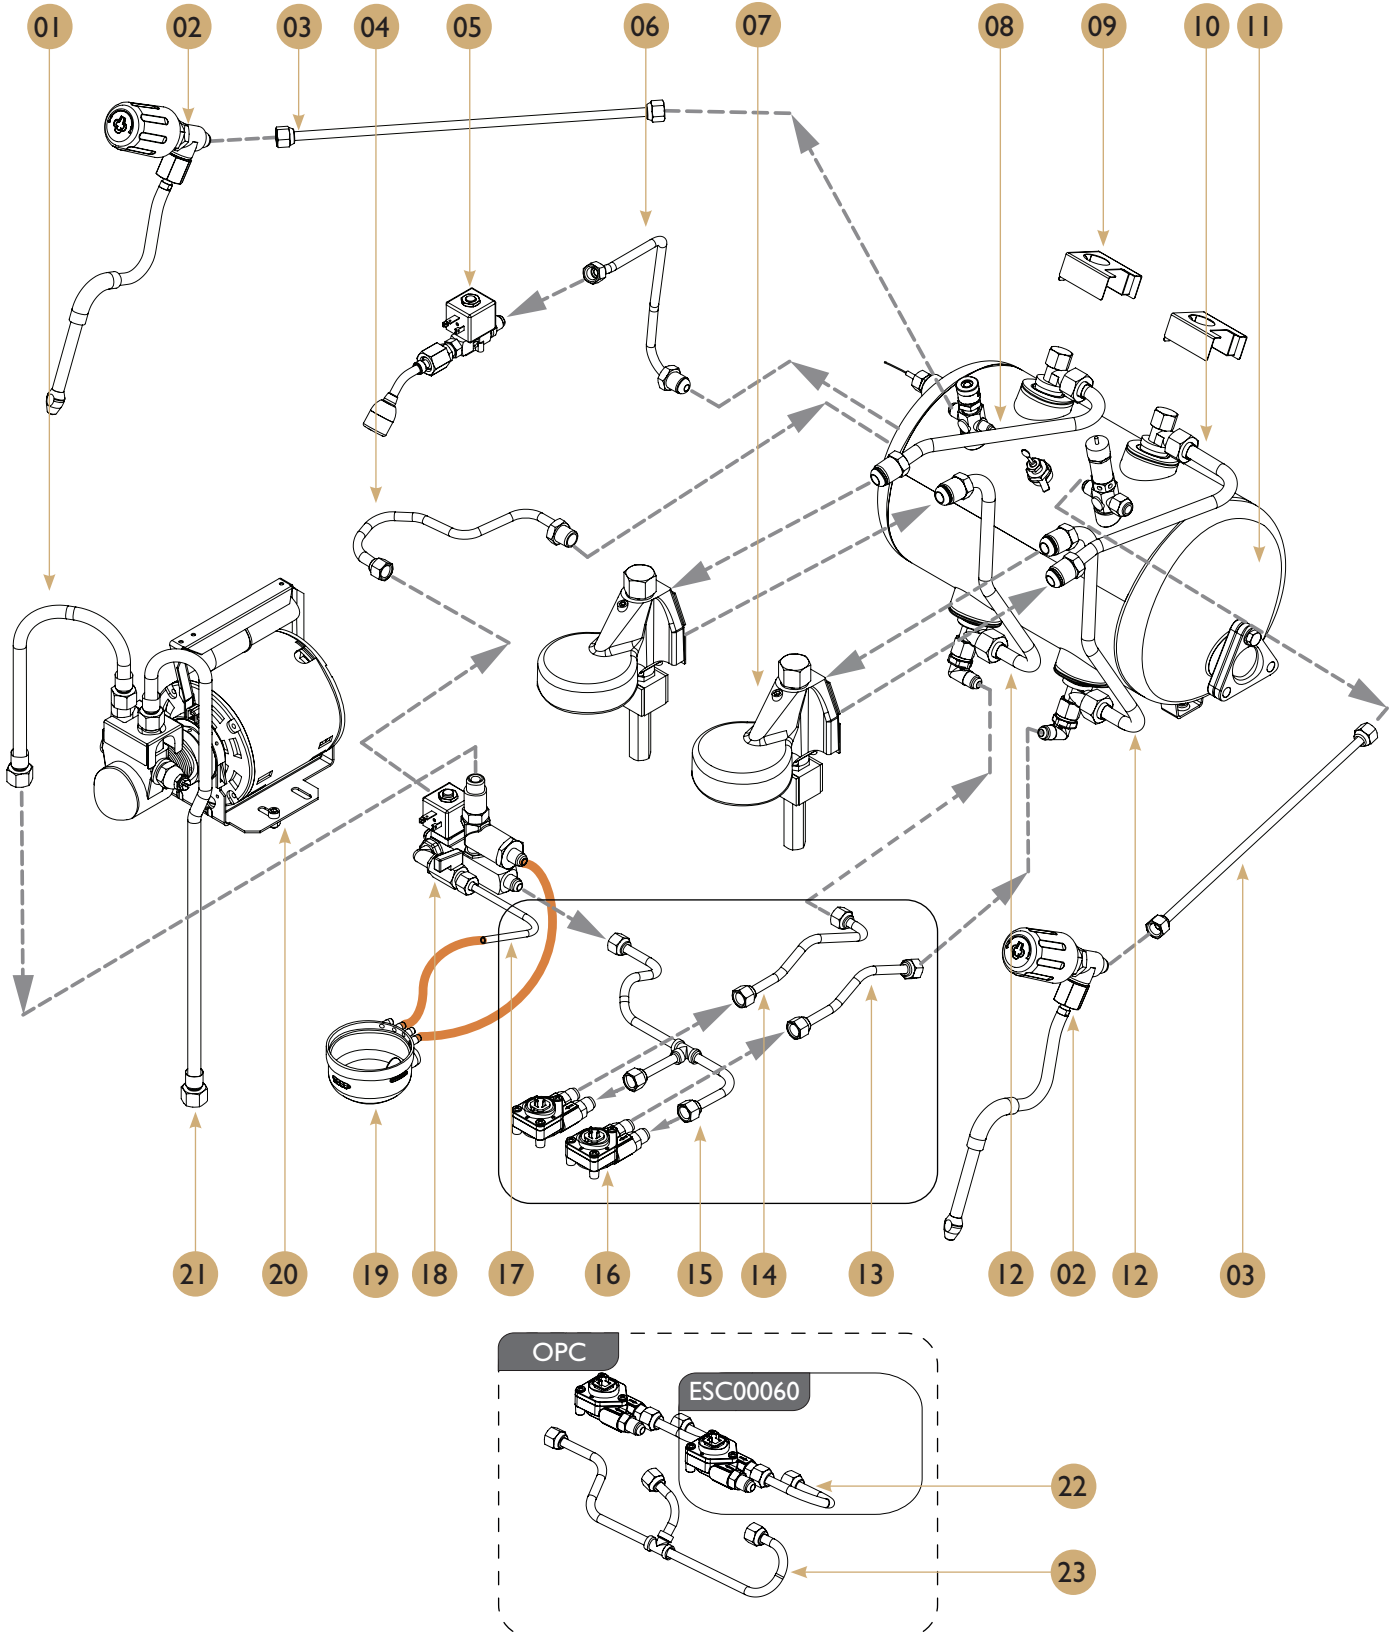

**Note:**

The optional mini mill 0C000021 models only used on 1Gr models.

Water system_Markus 2Gr control

Drawing

Water system_Markus 2Gr control

Spare parts list

POS.	PCS	Part No.	Description
01	1	C35900020	30Cm Hose
02	2	C15000370	Tap Steam Eleg./Mega Comp 4H Bf
03	1	C35040117	4Ltrs Grinder's Steam Pipe
04	1	C60000065	1 Gauge Reading D-60
05	1	C35110465	Pipe Water Filling 2Gr Mc
06	1	C15000330	Tap Hot Water Complete
07	1	C35110530	Tube pressure gauge
08	1	C35110005	Pipe Water Tap
09	2	C15000050	Group Espresso Preass
10	1	C35110003	Pipe Group Left Inlet
11	3	CESC00100	Magnets Set
12	1	C35110002	Pipe Group Right Inlet
13	1	-----	Boiler Assembly G-10 2Gr
14	1	C35110113	Pipe Steam Tap
15	2	C35110000	Pipe Group Right Return 2Gr
16	1	C35110114	Pressure Pipe 11 LT
17	-	C35110163	Supplement steam pipe (pressure)
18	1	C35040007	Flowmeteroutlet Piping
19	1	C35040104	Volumetric Tube Laberinth Mc
20	1	C35110461	Manifold Tube Distributor 2Gr
21	2	C60100045	Flowmeter UI/Netw. Brass Tef+Led
22	1	C35110012	Pipe Drainage Boiler 2Gr
23	1	CESC00093	Water Spliter
24	1	C70001000	Drain Filter + High Group
25	1	CESCMPS00	Motor&Pump Ass Std
26	1	C35900180	180Cm Hose
*27	2	C35040103	Volumetric Tube
*28	1	C35110464	Pipe Distribution 2Gr Mc
--	-	ESC00060	CONJ. Volumetric Dosing
--	-	0C000021	Grinder kit 220V
--	-	0C000025	Grinder kit 110V

**Note:**

- In tall glass models, parts 18, 19 and 20 are replaced by parts 27 (x2) and 28.
- The piece 17 replaces the 16 when mount supplement steam.

Water system_Markus 2Gr display

Drawing

Water system_Markus 2Gr display