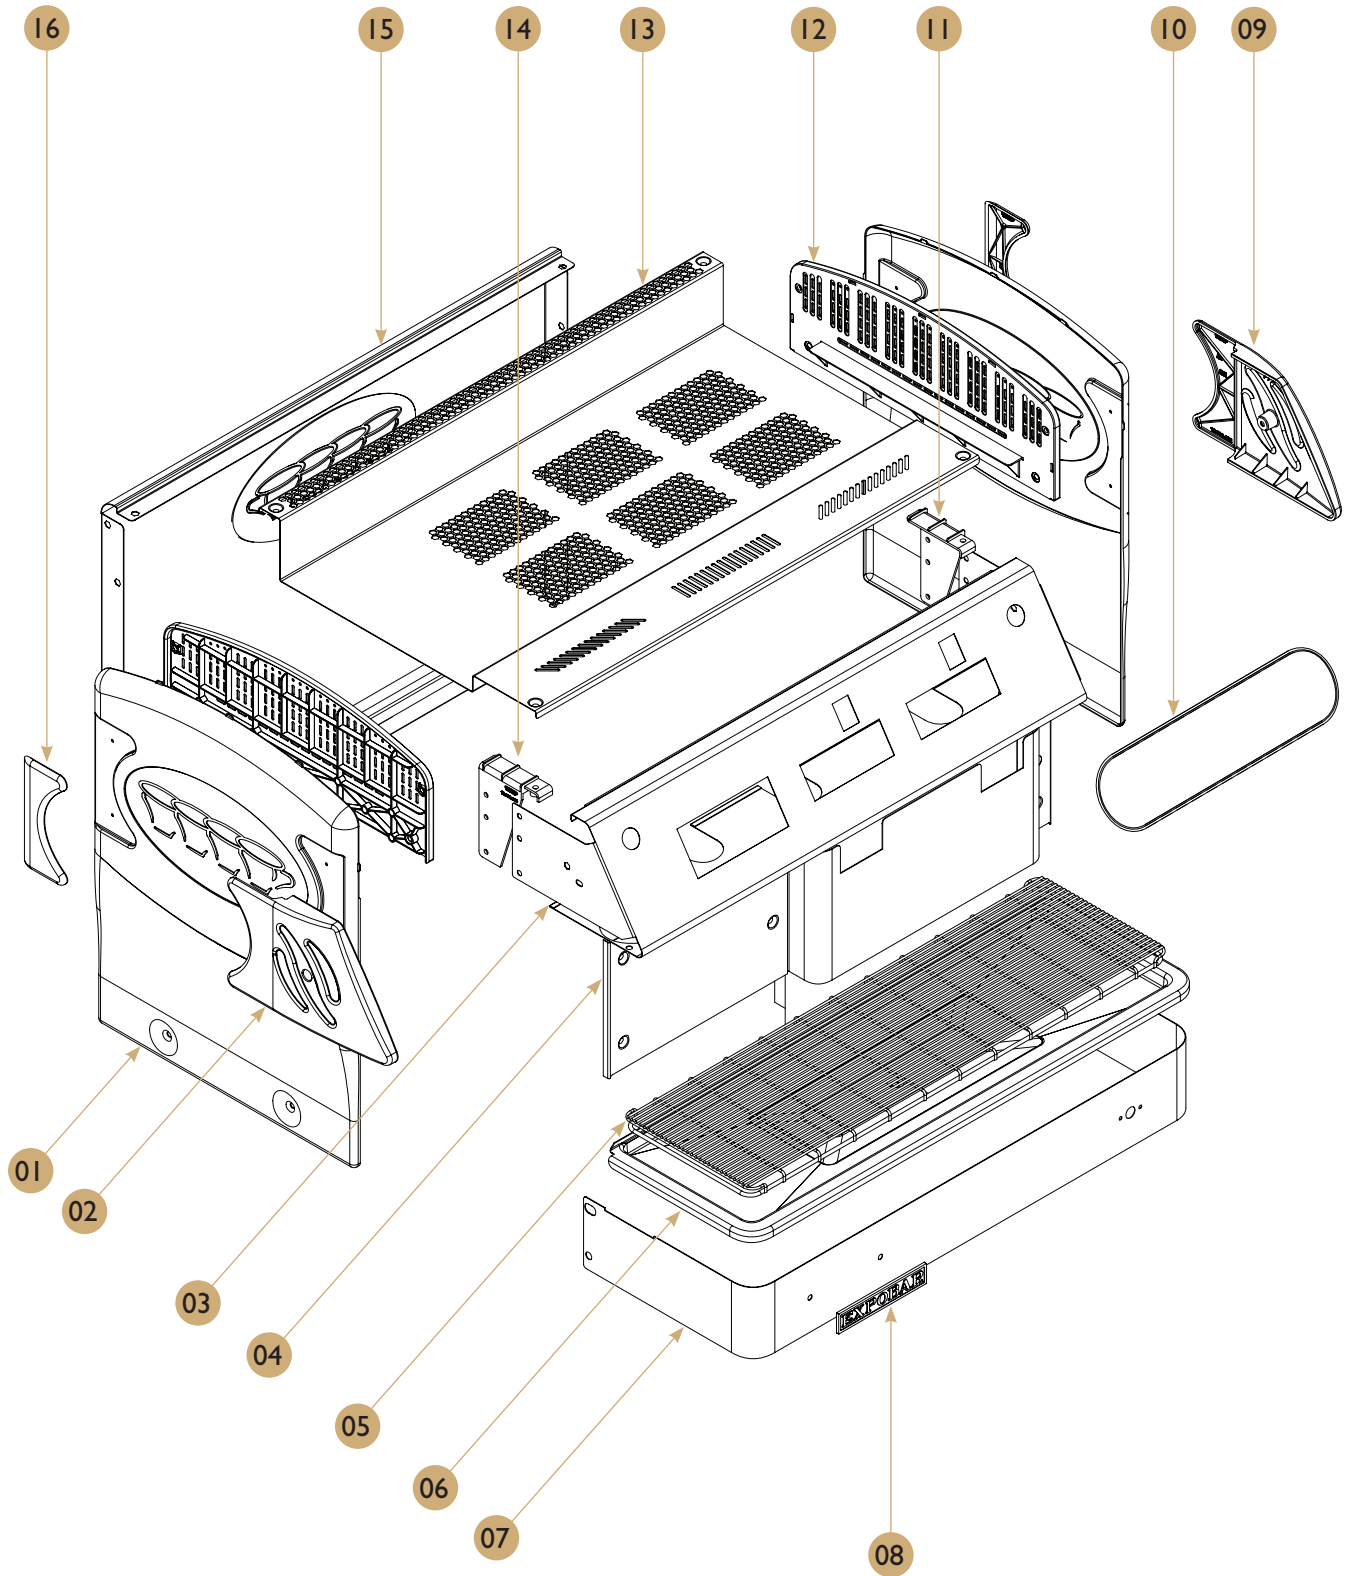

CONTENTS	2
EXPLODED VIEWS	3
Machine	3
Water system_Markus mini	5
Water system_Markus 2Gr control.....	7
Water system_Markus 2Gr control.....	8
Water system_Markus 2Gr display	9
Water system_Markus 2Gr 3 boilers	11
Boiler assembly_Markus mini.....	13
Boiler assembly_Markus 2Gr	15
Boiler assembly_Markus 2Gr 3 boilers.....	17
Boiler assembly_Markus 2Gr 3 boilers(Group boiler)	19
Rotary pumps.....	21
Group head	23
Portafilters	25
Water supply and drainage set_ Markus mini 1Gr	27
Water supply and drainage set_Markus mini pulser 1Gr.....	29
Water supply and drainage set_Markus mini pulser 2Gr.....	30
Water supply and drainage set_Markus 2Gr.....	31
Water supply and drainage set_Markus 2Gr.....	32
Steam tap	33
Hot water taps	35
Grinder kit.....	37
ELECTRICAL COMPONENTS	39

Machine

Drawing