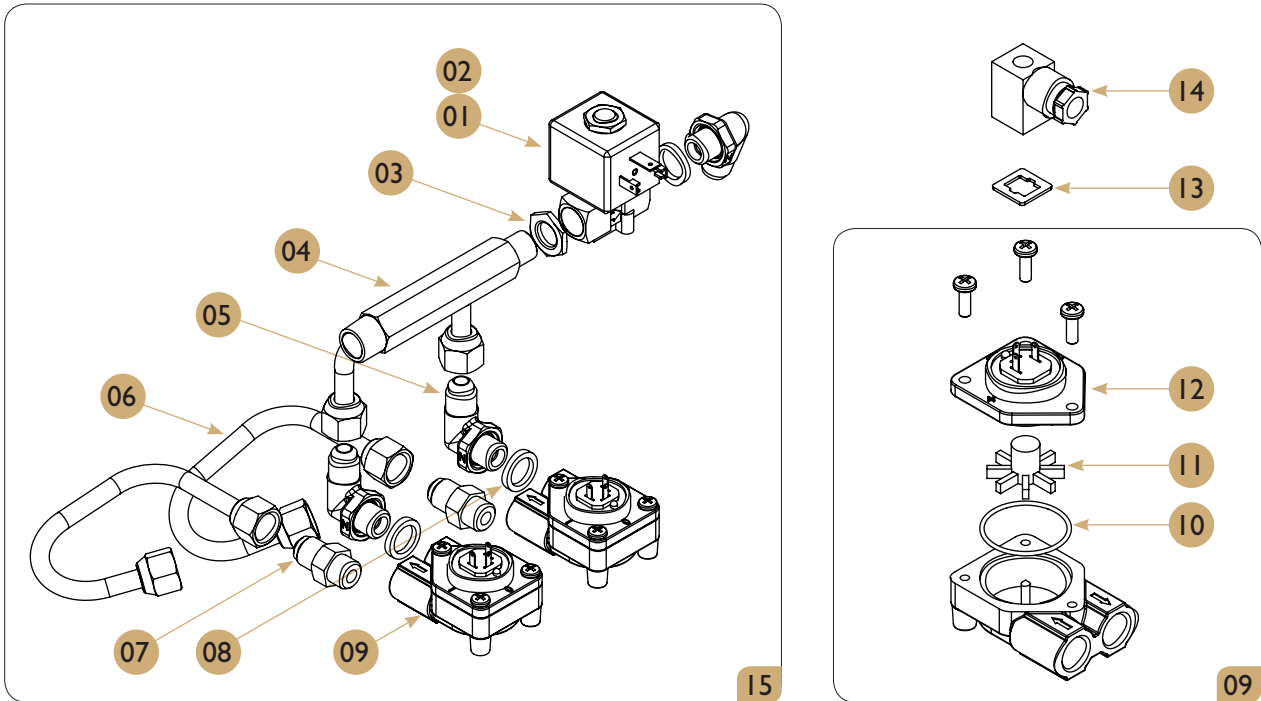

Water supply and drainage set_ Markus mini I Gr

Drawing

Spare parts list

POS.	PCS	Part No.	Description
01	2	C30000510	Conical Adaptor 1/4*1/4 Electron
02	1	C60000100	1/4 X 1/4 Electrovalve Parker 220V
03	1	C60000103	1/4 X 1/4 Electrovalve Parker 120V
04	2	C50010020	13.2*18.2*2.5 1/4 Teflon Gasket
05	1	C30000215	Conical Bend Adaptor 1/4 X 1/4
06	1	C30000000	T H-H-H-1/4 Mini
07	1	C30000002	Buttress 1/4-3/8 Mini
08	3	C30100010	Hexagonal Nut 1/4 Pressostat
09	1	C60100045	Flowmeter UI/Netw. Brass TEF+LED
10	1	C30000220	Cone Injector 1/4
11	1	C60102020	O-Ring Flowmeter
12	1	C60102010	Front Botonera Elen
13	1	C60102040	Flow Meter Lid
14	1	C*45000001	Flow Meter Joint
15	1	C60100055	Flow Meter Connector
16	-	CESC00090	Piping Mini Control I Std&Ta

Water supply and drainage set_ Markus mini 2Gr

Drawing

Spare parts list

POS.	PCS	Part No.	Description
01	1	C60000100	1/4 X 1/4 Electrovalve Parker 220V
02	1	C60000103	1/4 X 1/4 Electrovalve Parker 120V
03	1	C30100010	Hexagonal Nut 1/4 Pressostat
04	1	C35040101	Mini Brass Tube For Battery
05	3	C30000215	Conical Bend Adaptor 1/4 X 1/4
06	2	C35040102	4Ltrs Manifold Tube
07	2	C30000510	Conical Adaptor 1/4*1/4 Electron
08	3	C50010020	13.2*18.2*2.5 1/4 Teflon Gasket
09	2	C60100045	Flowmeter UI/Netw. Brass TEF+LED
10	2	C60102020	O-Ring Flowmeter
11	2	C60102010	Front Botonera Elen
12	2	C60102040	Flow Meter Lid
13	2	C*45000001	Flow Meter Joint
14	2	C60100055	Flow Meter Connector
15	-	CESC00098	Piping Mini Control 2 Std&Ta