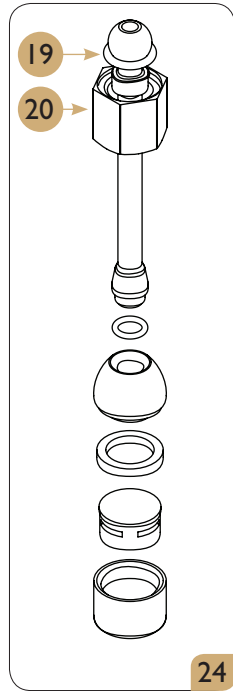

Hot water taps

Drawing

Hot water taps

Spare parts list

POS.	PCS	Part No.	Description
01	1	C30370070	Tap Body
02	1	C30370060	Close Nut
03	1	C30370050	Closing Shaft M-6
04	1	C30370040	Shaft Spring
05	1	C30370065	Push Cap
06	2	C30370020	Shaft Ring
07	1	C30370030	Gasket
08	1	C30370010	Tap Fitting
09	1	C30370140	Tap Fixing Nut
10	1	C40000015	High Group Tap Knob
11	1	C25012521	Stainless Steel Knob Washer
12	1	C30370110	Water/Steam Knob Pin
13	1	C30370130	Steam Tap Knob Anagram
14	1	C30370120	Water Tap Knob Anagram
15	1	C25097960	Steam/Water Tap Nut M6-Din 979
16	1	C50010080	Gasket Tap Steam/Water Teflon
17	1	C30370076	Spring Steam/Water Tap
18	1	C30370077	Gasket Tap Steam/Water Brass
19	1	C30370075	O-Ring 12.1X2.7mm
20	1	C70000010	Nut 3/8 For Steamer
21	-	C15000325	Tap Steam/Water Body
22	-	C30370080	Lanza Agua Mod Classic
23	-	C30000050	Nozzle Water Tap Complete
24	-	C35010056	Hot Water Pipe For High Group
25	-	C15000330	Tap Hot Water Complete
*26	1	C60000100	Parker Solenoid 220V Quarter
*27	-	C60000103	Parker Solenoid 110V Quarter
*28	2	C30000510	Fitting Cone 1/4 X 1/4 Electron
*29	1	C30000003	Male Female Reducer 3 / 8X1 / 4
*30	1	C35010035	Water Throwing Curve

Note:

Parts 21, 22, 23, 24 and 25 are for a machine with automatic water tap.