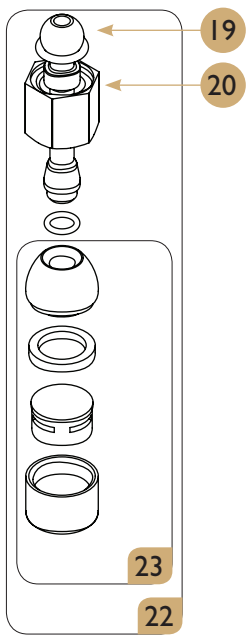

Hot water taps

Drawing

Hot water taps

Spare parts list

POS.	PCS	Part No.	Description
01	1	C30370070	Tap Body
02	1	C30370060	Close Nut
03	1	C30370050	Closing Shaft M-6
04	1	C30370040	Shaft Spring
05	1	C30370065	Push Cap
06	2	C30370020	Shaft Ring
07	1	C30370030	Gasket
08	1	C30370010	Tap Fitting
09	1	C30370140	Tap Fixing Nut
10	1	C40000015	High Group Tap Knob
11	1	C25012521	Stainless Steel Knob Washer
12	1	C30370110	Water/Steam Knob Pin
13	1	C30370130	Steam Tap Knob Anagram
14	1	C30370120	Water Tap Knob Anagram
15	1	C25097960	Steam/Water Tap Nut M6-Din 979
16	1	C50010080	Gasket Tap Steam/Water Teflon
17	1	C30370076	Spring Steam/Water Tap
18	1	C30370077	Gasket Tap Steam/Water Brass
19	1	C30370075	O-Ring 12.1X2.7mm
20	1	C70000010	Nut 3/8 For Steamer
21	-	C15000325	Tap Steam/Water Body
22	-	C30370080	Lanza Agua Mod Classic
23	-	C30000050	Nozzle Water Tap Complete
24	-	C35010056	Hot Water Pipe For High Group
25	-	C15000330	Tap Hot Water Complete
*26	1	C60000100	Parker Solenoid 220V Quarter
*27	-	C60000103	Parker Solenoid 110V Quarter
*28	2	C30000510	Fitting Cone 1/4 X 1/4 Electron
*29	1	C30000003	Male Female Reducer 3 / 8X1 / 4
*30	1	C35010035	Water Throwing Curve

Note:

Parts 21, 22, 23, 24 and 25 are for a machine with automatic water tap.