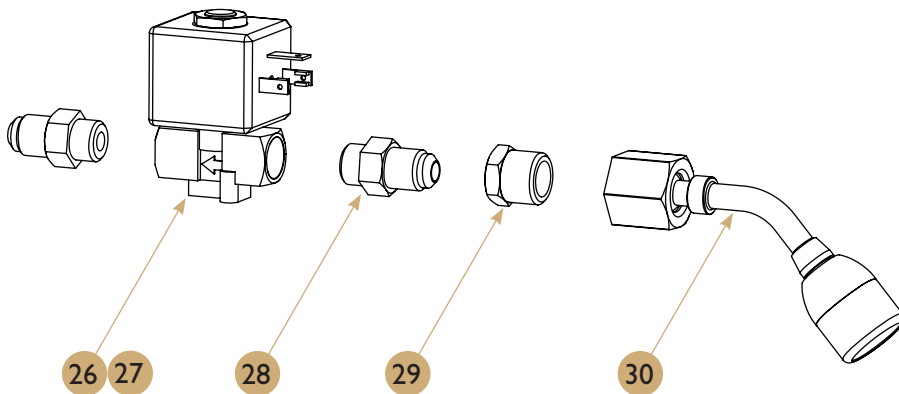

Hot water taps

Drawing

Hot water taps

Spare parts list

POS.	PCS	Part No.	Description
01	1	C30370070	Tap Body
02	1	C30370060	Close Nut
03	1	C30370050	Closing Shaft M-6
04	1	C30370040	Shaft Spring
05	1	C30370065	Push Cap
06	2	C30370020	Shaft Ring
07	1	C30370030	Gasket
08	1	C30370010	Tap Fitting
09	1	C30370140	Tap Fixing Nut
10	1	C40000015	High Group Tap Knob
11	1	C25012521	Stainless Steel Knob Washer
12	1	C30370110	Water/Steam Knob Pin
13	1	C30370130	Steam Tap Knob Anagram
14	1	C30370120	Water Tap Knob Anagram
15	1	C25097960	Steam/Water Tap Nut M6-Din 979
16	1	C50010080	Gasket Tap Steam/Water Teflon
17	1	C30370076	Spring Steam/Water Tap
18	1	C30370077	Gasket Tap Steam/Water Brass
19	1	C30370075	O-Ring 12.1X2.7mm
20	1	C70000010	Nut 3/8 For Steamer
21	-	C15000325	Tap Steam/Water Body
22	-	C30370080	Lanza Agua Mod Classic
23	-	C30000050	Nozzle Water Tap Complete
24	-	C35010056	Hot Water Pipe For High Group
25	-	C15000330	Tap Hot Water Complete
*26	1	C60000100	Parker Solenoid 220V Quarter
*27	-	C60000103	Parker Solenoid 110V Quarter
*28	2	C30000510	Fitting Cone 1/4 X 1/4 Electron
*29	1	C30000003	Male Female Reducer 3 / 8X1 / 4
*30	1	C35010035	Water Throwing Curve

Note:

Parts 21, 22, 23, 24 and 25 are for a machine with automatic water tap.