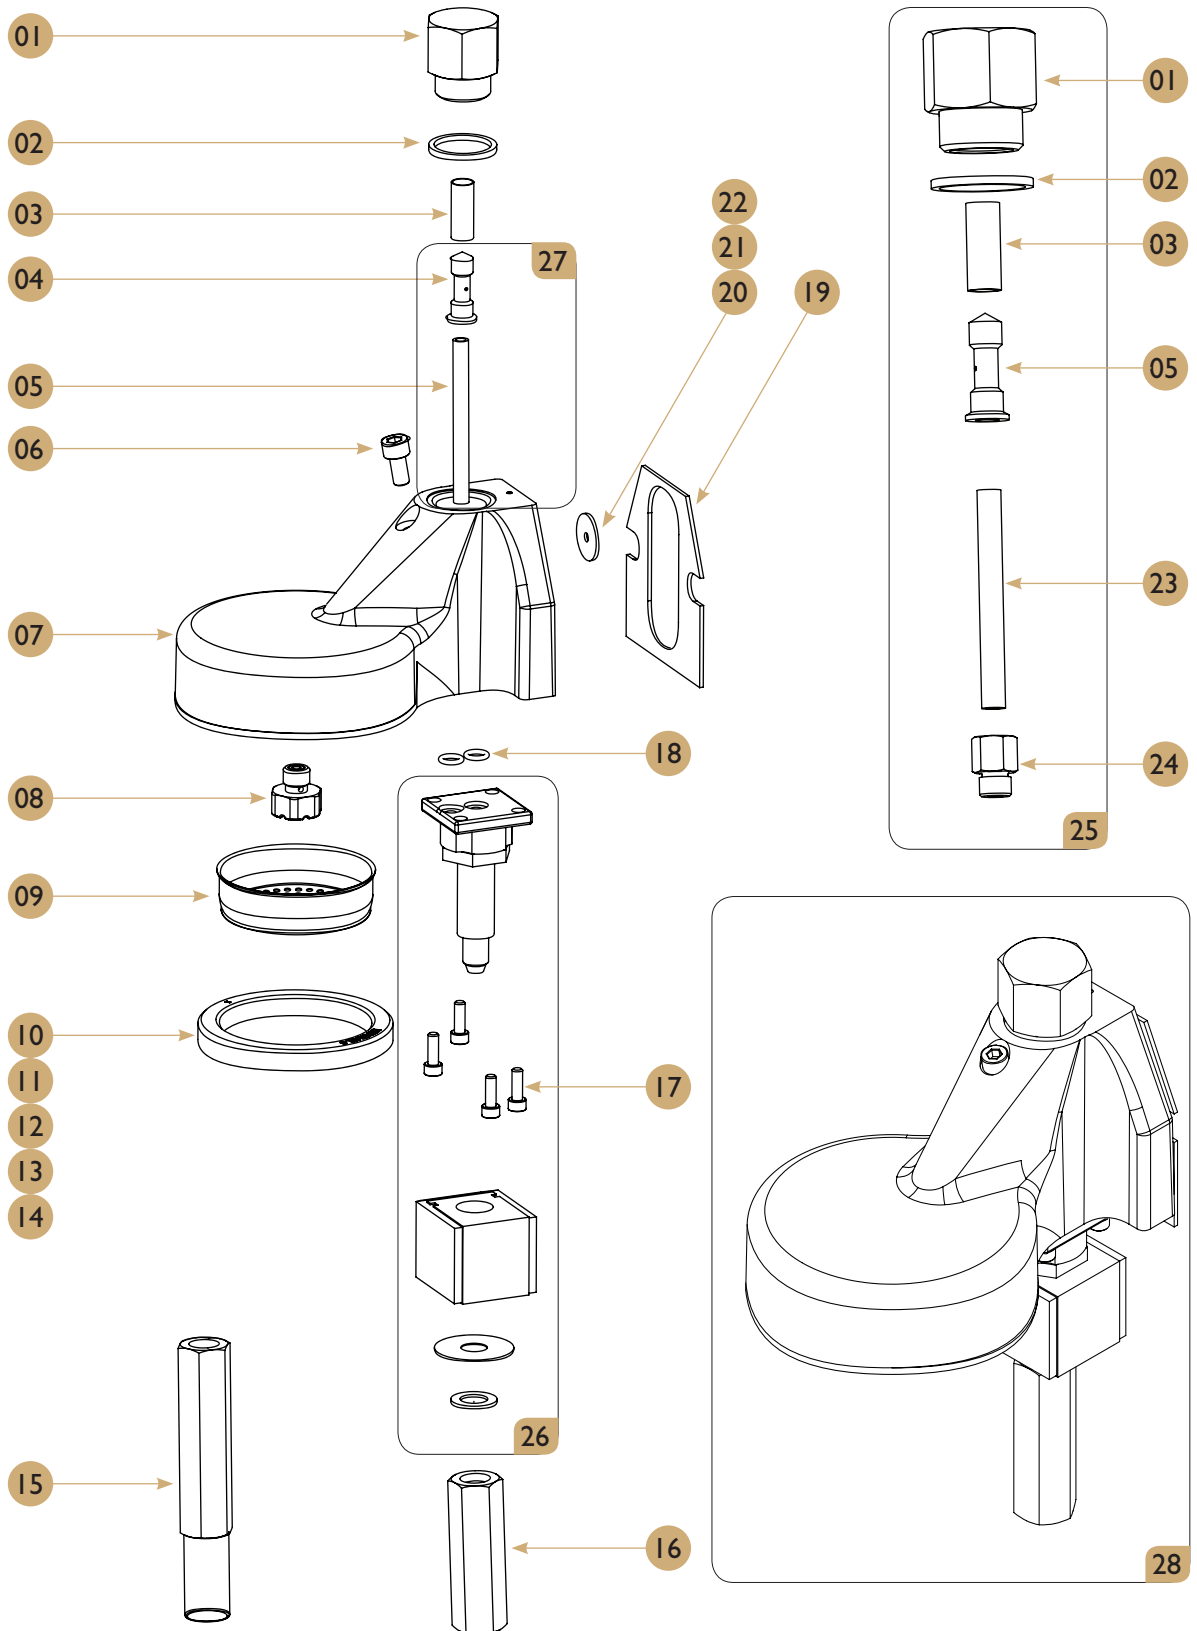

Rotary pumps

Drawing

Rotary pumps

Spare parts list

POS.	PCS	Part No.	Description
01	I	C60000016	Motor Crem 230V/50Hz
02	I	C60000028	Motor Crem 120V
03	I	C30000019	Cardan Joint Pump
04	I	C30000022	Cardan Joint Pump Flat
05	I	C30000240	PUMP ADAPTOR 3/8 X 3/8
06	I	C30100100	Inlet Water Filter Holder
07	I	C70000009	Tubular Group Filter
*08	I	C30400055	Pump Bypass Condor
09	I	C30369110	Restrictor pin
10	I	C50000130	O-Ring 8 X 1.9
11	I	C65000010	Retention Valve
12	I	C60000030	Pump (Crem Special Treatment)
13	I	C60000031	Piston Bypass Pump (Tec)
14	-	C60000033	Pump Rotary Compact
15	-	CESCMPS00	Motor&Pump Ass Std
16*	-	CESCMPE00	MOTOR&PUMP ASS ECO

**Note:**

Part No. C30400055 and CESCMPPE00 apply to the Markus mini models.

Group head

Drawing

Group head

Spare parts list

POS.	PCS	Part No.	Description
01	1	C30200035	Long Plug 1/2 Group
02	1	C50010040	21.7*25.7*2 G/C-G Teflon Gasket
03	1	C70000009	Group Teflon Injector Rev3
04	1	C30200061	Group Teflon Injector Rev3
05	1	C30200026	Tefl Water Reduc. Holder 4X6x65
06	1	C25091250	Allen Screw 6*10 Din-912 Group
07	1	C30200010	Crem Brewing Group Body
08	1	C30200040	Diffuser
09	1	C75000010	Shower
10	1	C75000081	8mm Group Head Gasket
11	-	C75000083	Filter 8.5Mm
12	-	C75000085	Filter 9Mm
13	-	C75000090	EXTRA SEAL FOR GASKET 0,5 Mm
14	-	C75000095	EXTRA SEAL FOR GASKET 1 Mm
15	-	C30000043	High Group Brewing Group Thread
16	1	C30000040	Brewing Group Thread
17	4	C25091210	Allen Screw 4X12 Din-912
18	2	C50000100	O-Ring 6.07X1.78 Fkm Fda
19	1	C50000010	Green Body Flat Group Joint
20	1	C50020000	3.5*18.2*2 Teflon Hot Water Reducto
21	-	C50020020	Chicle Teflon 2'5 (2'5X18'2X2)
22	-	C50020010	Chicle Teflon 2 (2X18'2X1)
23	1	C30200026	Teflon Tube 4X6x55
24	1	C30200070	Acople Tubo Portachicle
25	-	CESC50000	Injector Kit Complete
26	1	C60000112	Gro Head Electrov. Parker 220V
27	1	C60000115	Gro Head Electrov. Parker 120V
28	-	CI5000050	Group Espresso Preass